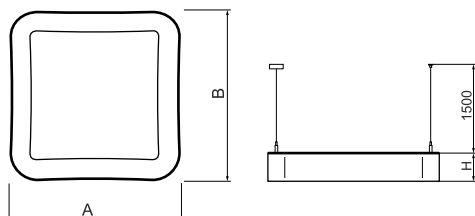

Product information

Category	Architectural luminaires
Family	ARTSHAPE SQ LED
Name	ARTSHAPE SQ LED MEDIUM EDGE UP&DOWN 5100/12000 PLX E 34 840 / S-1,5M
Index	19.4018.2221.34

Light and electrical data

Light source	LED
Luminous flux LED [lm]	5320/11880
LED power [W]	40/84
Luminaire luminous flux [lm]	10951
Power of luminaire [W]	136
Luminaire's light efficiency [lm/W]	80,5
Color of the light [K]	4000
CRI	>80
SDCM (LED sources)	4
Beam angle [°]	(C0-C180) / (C90-C270) - 113,4° / 111,8°
Protection against electric shock	I
Protection degree	IP40
Voltage	220..240 V, 50..60 Hz
Lifetime of LED sources [h]	35000
Lx/By	L80/B10
Operating temperature range [°C]	0 ÷ 30
Driver	standard on/off (E)
Power factor cos φ	>0,95
Circuit load capacity	5 (B10), 7 (B16), 8 (C10), 12 (C16)

Mechanical data

Assembly	surface mounted on slings
Material	aluminum
Color	RAL 9016 (white)
Diffuser	PLX (PMMA opal)
Impact resistant	IK04
Dimensions [mm]	930 x 930 x 85

A graph of light

Accessories

Index 6E1-500OKW1P-3