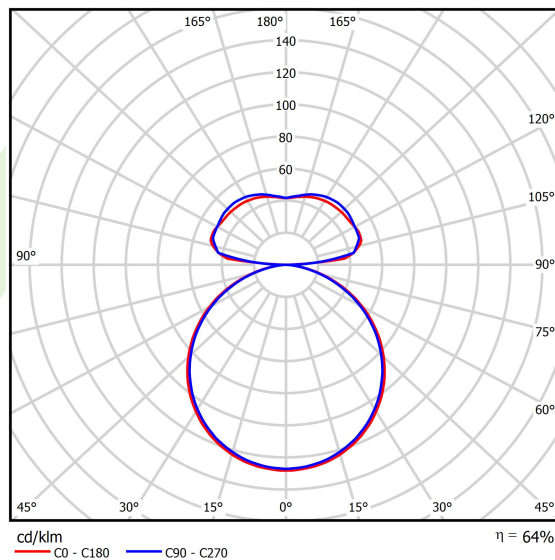

Mechanical data

Assembly	surface mounted on slings
Material	aluminum
Color	RAL 9016 (white)
Diffuser	PLX (PMMA opal)
Impact resistant	IK04
Dimensions [mm]	930 x 930 x 85

A graph of light

Accessories

Index 19.3272.0429.34
Name SUSPENSION NEW TYPE-J 34
LENGHT 1,5M WIRE 3X 1-POINT

Index 19.3272.1205.00
Name SUSPENSION NEW TYPE-E
LENGHT-1,5 METER WITHOUT
WIRE 1-POINT