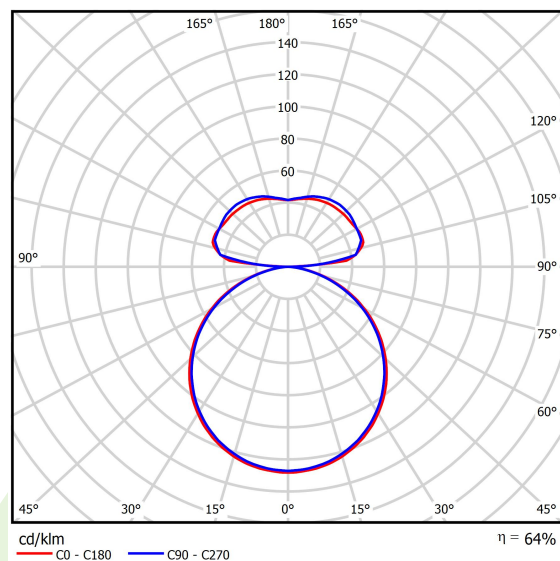

Product information

Category	Architectural luminaires
Family	ARTSHAPE SQ LED
Name	ARTSHAPE SQ LED MEDIUM EDGE UP&DOWN 5100/12000 PLX E 34 840 / S-1,5M
Index	19.4018.2221.34

Light and electrical data

Light source	LED
Luminous flux LED [lm]	5320/11880
LED power [W]	40/84
Luminaire luminous flux [lm]	10951
Power of luminaire [W]	136
Luminaire's light efficiency [lm/W]	80,5
Color of the light [K]	4000
CRI	>80
SDCM (LED sources)	4
Beam angle [°]	(C0-C180) / (C90-C270) - 113,4° / 111,8°
Protection against electric shock	I
Protection degree	IP40
Voltage	220..240 V, 50..60 Hz
Lifetime of LED sources [h]	35000
Lx/By	L80/B10
Operating temperature range [°C]	0 ÷ 30
Driver	standard on/off (E)
Power factor cos φ	>0,95
Circuit load capacity	5 (B10), 7 (B16), 8 (C10), 12 (C16)

Mechanical data

Assembly	surface mounted on slings
Material	aluminum
Color	RAL 9016 (white)
Diffuser	PLX (PMMA opal)
Impact resistant	IK04
Dimensions [mm]	930 x 930 x 85

A graph of light

Accessories

Index 6E1-500OKW1P-3

Name SUSPENSION NEW TYPE-J 34
LENGHT 1,5M WIRE 3X 1-POINT

Index 19.3272.1205.00

Name SUSPENSION NEW TYPE-E
LENGHT-1,5 METER WITHOUT
WIRE 1-POINT