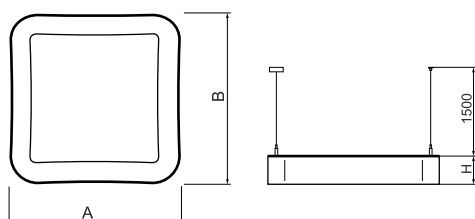

Product information

Category	Architectural luminaires
Family	ARTSHAPE SQ LED
Name	ARTSHAPE SQ LED SMALL EDGE UP&DOWN 3500/8000 PLX E 34 840 / S-1,5M
Index	19.4018.1121.34

Light and electrical data

Light source	LED
Luminous flux LED [lm]	3648/7920
LED power [W]	28/56
Luminaire luminous flux [lm]	7390
Power of luminaire [W]	95
Luminaire's light efficiency [lm/W]	77,8
Color of the light [K]	4000
CRI	>80
SDCM (LED sources)	4
Beam angle [°]	(C0-C180) / (C90-C270) - 113,4° / 111,8°
Protection against electric shock	I
Protection degree	IP40
Voltage	220..240 V, 50..60 Hz
Lifetime of LED sources [h]	35000
Lx/By	L80/B10
Operating temperature range [°C]	0 ÷ 30
Driver	standard on/off (E)
Power factor cos φ	>0,95
Circuit load capacity	5 (B10), 7 (B16), 8 (C10), 12 (C16)

Mechanical data

Assembly	surface mounted on slings
Material	aluminum
Color	RAL 9016 (white)
Diffuser	PLX (PMMA opal)
Impact resistant	IK04
Weight [kg]	5,1
Dimensions [mm]	660 x 660 x 85

A graph of light

Accessories

Index 6E1-500OKW1P-3

Name SUSPENSION NEW TYPE-J 34
LENGHT 1,5M WIRE 3X 1-POINT

Index 19.3272.1205.00

Name SUSPENSION NEW TYPE-E
LENGHT-1,5 METER WITHOUT
WIRE 1-POINT