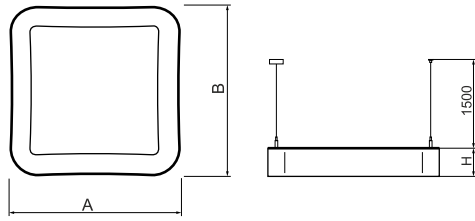

Product information

Category	Architectural luminaires
Family	ARTSHAPE SQ LED
Name	ARTSHAPE SQ LED SMALL EDGE UP&DOWN 3500/8000 PLX E 34 840 / S-1,5M
Index	19.4018.1121.34
EAN	5902107224844

Light and electrical data

Light source	LED
Luminous flux LED [lm]	3648/7920
LED power [W]	28/56
Luminaire luminous flux [lm]	7390
Power of luminaire [W]	95
Luminaire's light efficiency [lm/W]	77,8
Color of the light [K]	4000
CRI	>80
Beam angle [°]	(C0-C180) / (C90-C270) - 113,4° / 111,8°
Protection against electric shock	I
Protection degree	IP40
Voltage	220..240 V, 50..60 Hz
Lifetime of LED sources [h]	100000
Lx/By	L80/B10
Operating temperature range [°C]	0 ÷ 30
Driver	standard on/off (E)
Power factor cos φ	>0,95
Circuit load capacity	5 (B10), 7 (B16), 8 (C10), 12 (C16)

Mechanical data

Assembly	surface mounted on slings
Material	aluminum
Color	RAL 9016 (white)
Diffuser	PLX (PMMA opal)
Impact resistant	IK04
Weight [kg]	5,1
Dimensions [mm]	660 x 660 x 85

A graph of light