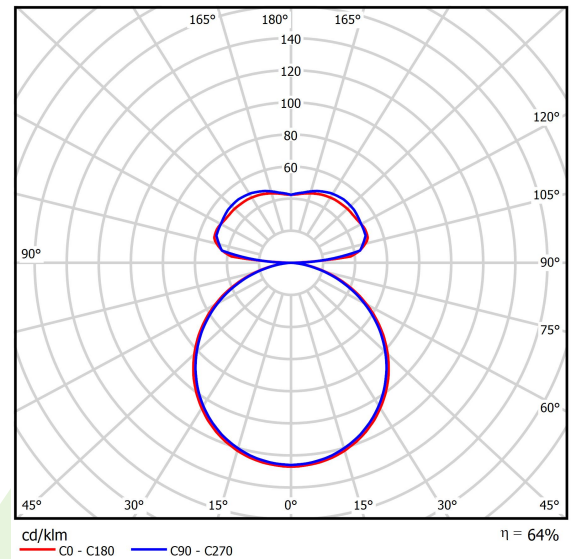

Product information

Category	Architectural luminaires
Family	ARTSHAPE SQ LED
Name	ARTSHAPE SQ LED SMALL EDGE UP&DOWN 3500/8000 PLX E 34 840 / S-1,5M
Index	19.4018.1121.34

Light and electrical data

Light source	LED
Luminous flux LED [lm]	3648/7920
LED power [W]	28/56
Luminaire luminous flux [lm]	7390
Power of luminaire [W]	95
Luminaire's light efficiency [lm/W]	77,8
Color of the light [K]	4000
CRI	>80
SDCM (LED sources)	4
Beam angle [°]	(C0-C180) / (C90-C270) - 113,4° / 111,8°
Protection against electric shock	I
Protection degree	IP40
Voltage	220..240 V, 50..60 Hz
Lifetime of LED sources [h]	35000
Lx/By	L80/B10
Operating temperature range [°C]	0 ÷ 30
Driver	standard on/off (E)
Power factor cos φ	>0,95
Circuit load capacity	5 (B10), 7 (B16), 8 (C10), 12 (C16)

Mechanical data

Assembly	surface mounted on slings
Material	aluminum
Color	RAL 9016 (white)
Diffuser	PLX (PMMA opal)
Impact resistant	IK04
Weight [kg]	5,1
Dimensions [mm]	660 x 660 x 85

A graph of light