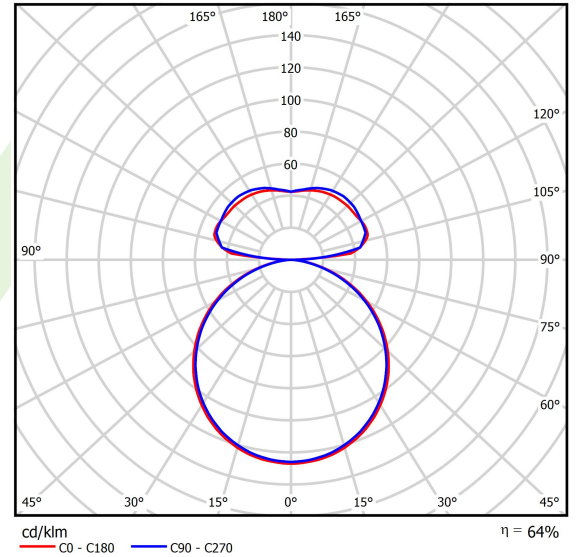

Product information

Category	Architectural luminaires
Family	ARTSHAPE SQ LED
Name	ARTSHAPE SQ LED SMALL EDGE UP&DOWN 3500/8000 PLX E 34 840 / S-1,5M
Index	19.4018.1121.34
EAN	5902107224844

Light and electrical data

Light source	LED
Luminous flux LED [lm]	3648/7920
LED power [W]	28/56
Luminaire luminous flux [lm]	7390
Power of luminaire [W]	95
Luminaire's light efficiency [lm/W]	77,8
Color of the light [K]	4000
CRI	>80
Beam angle [°]	(C0-C180) / (C90-C270) - 113,4° / 111,8°
Protection against electric shock	I
Protection degree	IP40
Voltage	220..240 V, 50..60 Hz
Lifetime of LED sources [h]	100000
Lx/By	L80/B10
Operating temperature range [°C]	0 ÷ 30
Driver	standard on/off (E)
Power factor cos φ	>0,95
Circuit load capacity	5 (B10), 7 (B16), 8 (C10), 12 (C16)

Mechanical data

Assembly	surface mounted on slings
Material	aluminum
Color	RAL 9016 (white)
Diffuser	PLX (PMMA opal)
Impact resistant	IK04
Weight [kg]	5,1
Dimensions [mm]	660 x 660 x 85

A graph of light