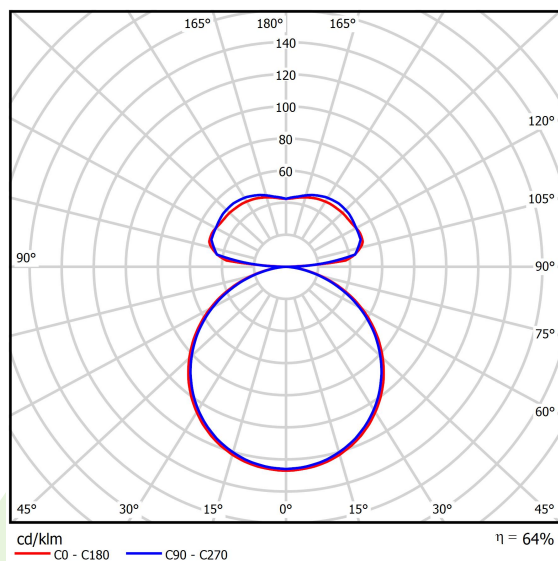

Product information

Category	Architectural luminaires
Family	ARTSHAPE SQ LED
Name	ARTSHAPE SQ LED SMALL EDGE UP&DOWN 3500/8000 PLX E 34 840 / S-1,5M
Index	19.4018.1121.34

Light and electrical data

Light source	LED
Luminous flux LED [lm]	3648/7920
LED power [W]	28/56
Luminaire luminous flux [lm]	7390
Power of luminaire [W]	95
Luminaire's light efficiency [lm/W]	77,8
Color of the light [K]	4000
CRI	>80
SDCM (LED sources)	4
Beam angle [°]	(C0-C180) / (C90-C270) - 113,4° / 111,8°
Protection against electric shock	I
Protection degree	IP40
Voltage	220..240 V, 50..60 Hz
Lifetime of LED sources [h]	35000
Lx/By	L80/B10
Operating temperature range [°C]	0 ÷ 30
Driver	standard on/off (E)
Power factor cos φ	>0,95
Circuit load capacity	5 (B10), 7 (B16), 8 (C10), 12 (C16)

Mechanical data

Assembly	surface mounted on slings
Material	aluminum
Color	RAL 9016 (white)
Diffuser	PLX (PMMA opal)
Impact resistant	IK04
Weight [kg]	5,1
Dimensions [mm]	660 x 660 x 85

A graph of light