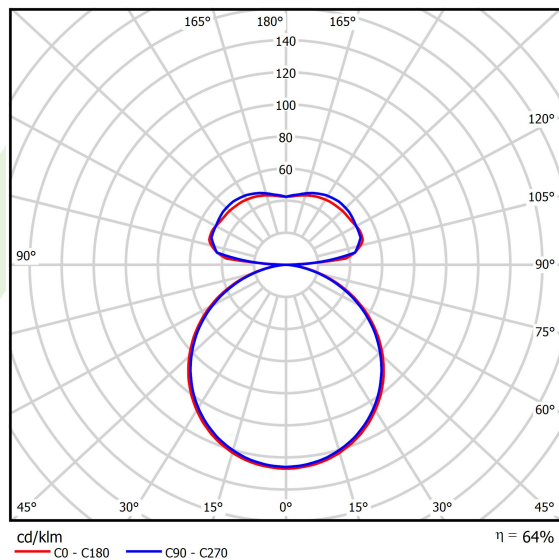

Product information

Category	Architectural luminaires
Family	ARTSHAPE SQ LED
Name	ARTSHAPE SQ LED SMALL EDGE UP&DOWN 3500/8000 PLX E 34 840 / S-1,5M
Index	19.4018.1121.34
EAN	5902107224844

Light and electrical data

Light source	LED
Luminous flux LED [lm]	3648/7920
LED power [W]	28/56
Luminaire luminous flux [lm]	7390
Power of luminaire [W]	95
Luminaire's light efficiency [lm/W]	77,8
Color of the light [K]	4000
CRI	>80
Beam angle [°]	(C0-C180) / (C90-C270) - 113,4° / 111,8°
Protection against electric shock	I
Protection degree	IP40
Voltage	220..240 V, 50..60 Hz
Lifetime of LED sources [h]	100000
Lx/By	L80/B10
Operating temperature range [°C]	0 ÷ 30
Driver	standard on/off (E)
Power factor cos φ	>0,95
Circuit load capacity	5 (B10), 7 (B16), 8 (C10), 12 (C16)

Mechanical data

Assembly	surface mounted on slings
Material	aluminum
Color	RAL 9016 (white)
Diffuser	PLX (PMMA opal)
Impact resistant	IK04
Weight [kg]	5,1
Dimensions [mm]	660 x 660 x 85

A graph of light