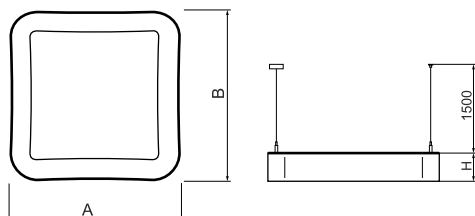

Product information

Category	Architectural luminaires
Family	ARTSHAPE SQ LED
Name	ARTSHAPE SQ LED SMALL EDGE UP&DOWN 3500/8000 PLX E 34 840 / S-1,5M
Index	19.4018.1121.34

Light and electrical data

Light source	LED
Luminous flux LED [lm]	3648/7920
LED power [W]	28/56
Luminaire luminous flux [lm]	7390
Power of luminaire [W]	95
Luminaire's light efficiency [lm/W]	77,8
Color of the light [K]	4000
CRI	>80
SDCM (LED sources)	4
Beam angle [°]	(C0-C180) / (C90-C270) - 113,4° / 111,8°
Protection against electric shock	I
Protection degree	IP40
Voltage	220..240 V, 50..60 Hz
Lifetime of LED sources [h]	35000
Lx/By	L80/B10
Operating temperature range [°C]	0 ÷ 30
Driver	standard on/off (E)
Power factor cos φ	>0,95
Circuit load capacity	5 (B10), 7 (B16), 8 (C10), 12 (C16)

Mechanical data

Assembly	surface mounted on slings
Material	aluminum
Color	RAL 9016 (white)
Diffuser	PLX (PMMA opal)
Impact resistant	IK04
Weight [kg]	5,1
Dimensions [mm]	660 x 660 x 85

A graph of light

Accessories

Index 6E1-500OKW1P-3

Name SUSPENSION NEW TYPE-J 34
LENGHT 1,5M WIRE 3X 1-POINT

Index 19.3272.1205.00

Name SUSPENSION NEW TYPE-E
LENGHT-1,5 METER WITHOUT
WIRE 1-POINT