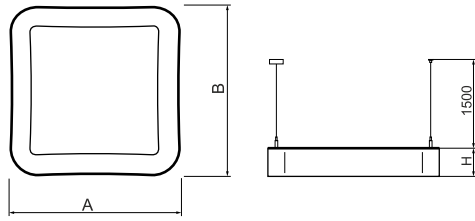

## Product information

Category	Architectural luminaires
Family	ARTSHAPE SQ LED
Name	ARTSHAPE SQ LED LARGE FULL UP&DOWN 6800/30000 PLX E 34 840 / S-1,5M
Index	19.4018.6521.34
EAN	5902107225087

## Light and electrical data

Light source	LED
Luminous flux LED [lm]	6992/29700
LED power [W]	53/215
Luminaire luminous flux [lm]	28044
Power of luminaire [W]	295
Luminaire's light efficiency [lm/W]	95,1
Color of the light [K]	4000
CRI	>80
Beam angle [°]	(C0-C180) / (C90-C270) - 111,2° / 114,2°
Protection against electric shock	I
Protection degree	IP20
Voltage	220..240 V, 50..60 Hz
Lifetime of LED sources [h]	100000
Lx/By	L80/B10
Operating temperature range [°C]	0 ÷ 30
Driver	standard on/off (E)
Power factor cos φ	>0,95
Circuit load capacity	2 (B10), 3 (B16), 3 (C10), 5 (C16)

**Mechanical data**

Assembly	surface mounted on slings
Material	aluminum
Color	RAL 9016 (white)
Diffuser	PLX (PMMA opal)
Impact resistant	IK04
Dimensions [mm]	1200 x 1200 x 85

**A graph of light**

**Accessories**