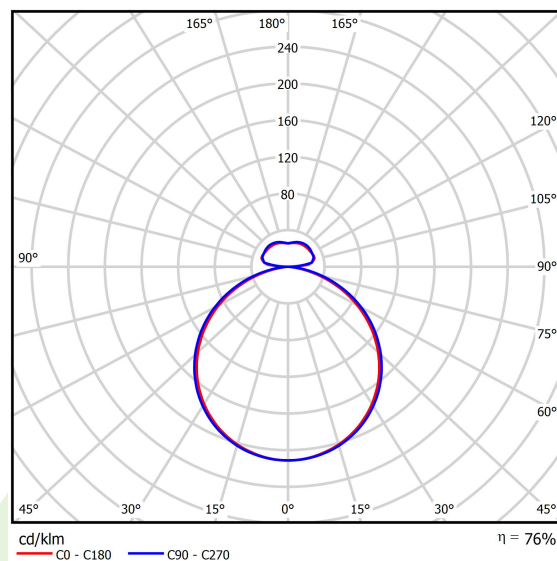

## Light and electrical data

Light source	LED
Luminous flux LED [lm]	6992/29700
LED power [W]	53/215
Luminaire luminous flux [lm]	28044
Power of luminaire [W]	295
Luminaire's light efficiency [lm/W]	95,1
Color of the light [K]	4000
CRI	>80
SDCM (LED sources)	4
Beam angle [°]	(C0-C180) / (C90-C270) - 111,2° / 114,2°
Protection against electric shock	I
Protection degree	IP20
Voltage	220..240 V, 50..60 Hz
Lifetime of LED sources [h]	35000
Lx/By	L80/B10
Operating temperature range [°C]	0 ÷ 30
Driver	standard on/off (E)
Power factor cos φ	>0,95
Circuit load capacity	2 (B10), 3 (B16), 3 (C10), 5 (C16)

## A graph of light