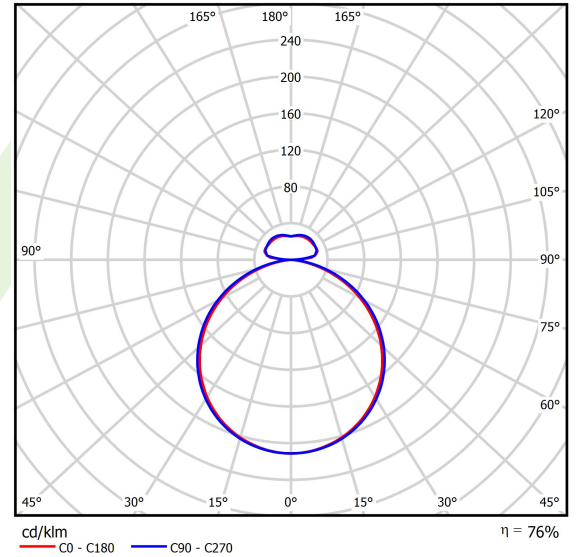

Mechanical data

Assembly	surface mounted on slings
Material	aluminum
Color	RAL 9016 (white)
Diffuser	PLX (PMMA opal)
Impact resistant	IK04
Dimensions [mm]	1200 x 1200 x 85

A graph of light

Accessories

Index 19.3272.0429.34
Name SUSPENSION NEW TYPE-J 34
LENGHT 1,5M WIRE 3X 1-POINT

Index 19.3272.1205.00
Name SUSPENSION NEW TYPE-E
LENGHT-1,5 METER WITHOUT
WIRE 1-POINT