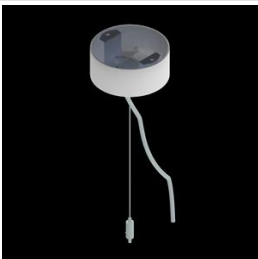

## Description

Modernistic architectural luminaire in shapes of popular geometrical figures and fashionable design of simple form. The luminaire is adjusted to be mounted on slings. It is equipped with highly efficient LED light sources. Various options of luminous flux and colour temperature are available. The sides of the shade are made of thin-walled aluminium profile. In combination with a possibility of painting according to RAL palette, the luminaires allow to achieve a unique arrangement of various premises. Perfectly even surface-emitting is made of material which has very good light transmittance factor and has good diffusion parameters. This luminaire is dedicated to room of high stylistic requirements. It is perfect for hotel atrium, office receptions, architectural studios, conference rooms or halls and corridors in exclusive buildings as well as for theatres or modern shops in shopping centres. Direct-indirect light distribution.

**Mechanical data**

Assembly	surface mounted on slings
Material	aluminum
Color	RAL 9016 (white)
Diffuser	PLX (PMMA opal)
Impact resistant	IK04
Dimensions [mm]	1200 x 1200 x 85

**A graph of light**

**Accessories**

Index 19.3272.0429.34  
Name SUSPENSION NEW TYPE-J 34  
LENGHT 1,5M WIRE 3X 1-POINT

Index 19.3272.1205.00  
Name SUSPENSION NEW TYPE-E  
LENGHT-1,5 METER WITHOUT  
WIRE 1-POINT