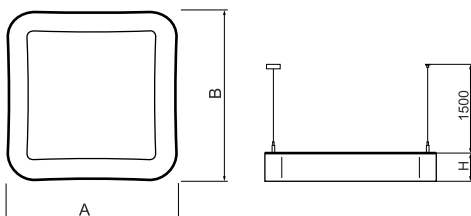

## Product information

Category	Architectural luminaires
Family	ARTSHAPE SQ LED
Name	ARTSHAPE SQ LED LARGE FULL UP&DOWN 6800/30000 PLX E 34 840 / S-1,5M
Index	19.4018.6521.34

## Light and electrical data

Light source	LED
Luminous flux LED [lm]	6992/29700
LED power [W]	53/215
Luminaire luminous flux [lm]	28044
Power of luminaire [W]	295
Luminaire's light efficiency [lm/W]	95,1
Color of the light [K]	4000
CRI	>80
SDCM (LED sources)	4
Beam angle [°]	(C0-C180) / (C90-C270) - 111,2° / 114,2°
Protection against electric shock	I
Protection degree	IP20
Voltage	220..240 V, 50..60 Hz
Lifetime of LED sources [h]	35000
Lx/By	L80/B10
Operating temperature range [°C]	0 ÷ 30
Driver	standard on/off (E)
Power factor cos φ	>0,95
Circuit load capacity	2 (B10), 3 (B16), 3 (C10), 5 (C16)

## Mechanical data

Assembly	surface mounted on slings
Material	aluminum
Color	RAL 9016 (white)
Diffuser	PLX (PMMA opal)
Impact resistant	IK04
Dimensions [mm]	1200 x 1200 x 85