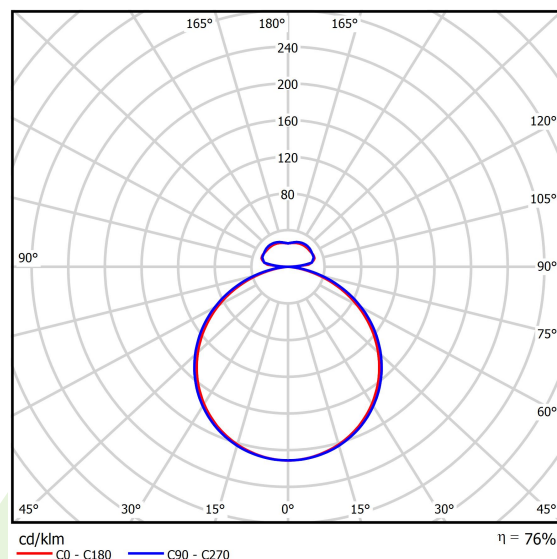

Product information

Category	Architectural luminaires
Family	ARTSHAPE SQ LED
Name	ARTSHAPE SQ LED LARGE FULL UP&DOWN 6800/30000 PLX E 34 840 / S-1,5M
Index	19.4018.6521.34

Light and electrical data

Light source	LED
Luminous flux LED [lm]	6992/29700
LED power [W]	53/215
Luminaire luminous flux [lm]	28044
Power of luminaire [W]	295
Luminaire's light efficiency [lm/W]	95,1
Color of the light [K]	4000
CRI	>80
SDCM (LED sources)	4
Beam angle [°]	(C0-C180) / (C90-C270) - 111,2° / 114,2°
Protection against electric shock	I
Protection degree	IP20
Voltage	220..240 V, 50..60 Hz
Lifetime of LED sources [h]	35000
Lx/By	L80/B10
Operating temperature range [°C]	0 ÷ 30
Driver	standard on/off (E)
Power factor cos φ	>0,95
Circuit load capacity	2 (B10), 3 (B16), 3 (C10), 5 (C16)

Mechanical data

Assembly	surface mounted on slings
Material	aluminum
Color	RAL 9016 (white)
Diffuser	PLX (PMMA opal)
Impact resistant	IK04
Dimensions [mm]	1200 x 1200 x 85

A graph of light

Accessories

Index 6E1-500OKW1P-3