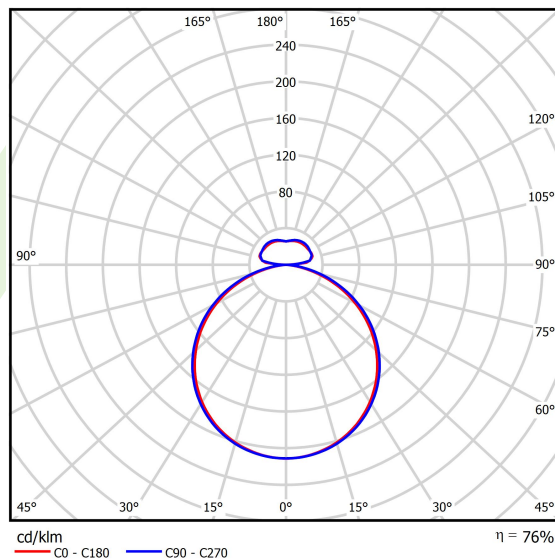

Mechanical data

Assembly	surface mounted on slings
Material	aluminum
Color	RAL 9016 (white)
Diffuser	PLX (PMMA opal)
Impact resistant	IK04
Dimensions [mm]	1200 x 1200 x 85

A graph of light

Accessories

Index 19.3272.0429.34
Name SUSPENSION NEW TYPE-J 34
LENGHT 1,5M WIRE 3X 1-POINT

Index 19.3272.1205.00
Name SUSPENSION NEW TYPE-E
LENGHT-1,5 METER WITHOUT
WIRE 1-POINT