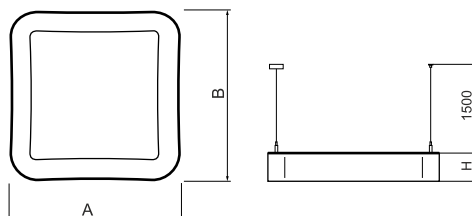

Product information

Category	Architectural luminaires
Family	ARTSHAPE SQ LED
Name	ARTSHAPE SQ LED LARGE FULL UP&DOWN 6800/30000 PLX E 34 840 / S-1,5M
Index	19.4018.6521.34

Light and electrical data

Light source	LED
Luminous flux LED [lm]	6992/29700
LED power [W]	53/215
Luminaire luminous flux [lm]	28044
Power of luminaire [W]	295
Luminaire's light efficiency [lm/W]	95,1
Color of the light [K]	4000
CRI	>80
SDCM (LED sources)	4
Beam angle [°]	(C0-C180) / (C90-C270) - 111,2° / 114,2°
Protection against electric shock	I
Protection degree	IP20
Voltage	220..240 V, 50..60 Hz
Lifetime of LED sources [h]	35000
Lx/By	L80/B10
Operating temperature range [°C]	0 ÷ 30
Driver	standard on/off (E)
Power factor cos φ	>0,95
Circuit load capacity	2 (B10), 3 (B16), 3 (C10), 5 (C16)

Mechanical data

Assembly	surface mounted on slings
Material	aluminum
Color	RAL 9016 (white)
Diffuser	PLX (PMMA opal)
Impact resistant	IK04
Dimensions [mm]	1200 x 1200 x 85

A graph of light

Accessories

Index 6E1-500OKW1P-3