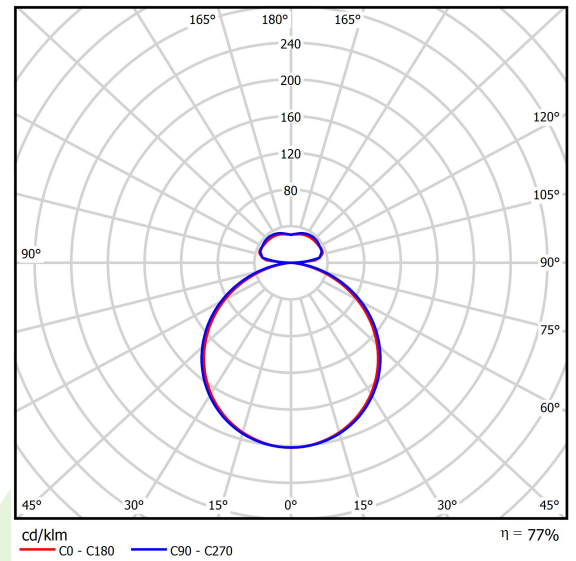

Product information

Category	Architectural luminaires
Family	ARTSHAPE SQ LED
Name	ARTSHAPE SQ LED MEDIUM FULL UP&DOWN 5200/17000 PLX E 34 840 / S-1,5M
Index	19.4018.5421.34

Light and electrical data

Light source	LED
Luminous flux LED [lm]	5320/17820
LED power [W]	40/128
Luminaire luminous flux [lm]	17820
Power of luminaire [W]	185
Luminaire's light efficiency [lm/W]	96,3
Color of the light [K]	4000
CRI	>80
SDCM (LED sources)	4
Beam angle [°]	(C0-C180) / (C90-C270) - 111,2° / 114,2°
Protection against electric shock	I
Protection degree	IP20
Voltage	220..240 V, 50..60 Hz
Lifetime of LED sources [h]	35000
Lx/By	L80/B10
Operating temperature range [°C]	0 ÷ 30
Driver	standard on/off (E)
Power factor cos φ	>0,95
Circuit load capacity	5 (B10), 7 (B16), 8 (C10), 12 (C16)

Mechanical data

Assembly	surface mounted on slings
Material	aluminum
Color	RAL 9016 (white)
Diffuser	PLX (PMMA opal)
Impact resistant	IK04
Dimensions [mm]	930 x 930 x 85

A graph of light

Accessories

Index 6E1-500OKW1P-3