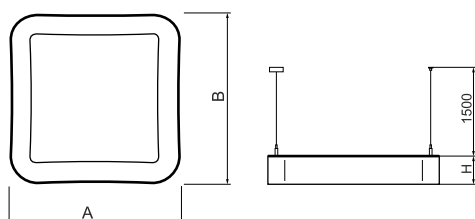

Product information

Category	Architectural luminaires
Family	ARTSHAPE SQ LED
Name	ARTSHAPE SQ LED MEDIUM FULL UP&DOWN 5200/17000 PLX E 34 840 / S-1,5M
Index	19.4018.5421.34

Light and electrical data

Light source	LED
Luminous flux LED [lm]	5320/17820
LED power [W]	40/128
Luminaire luminous flux [lm]	17820
Power of luminaire [W]	185
Luminaire's light efficiency [lm/W]	96,3
Color of the light [K]	4000
CRI	>80
SDCM (LED sources)	4
Beam angle [°]	(C0-C180) / (C90-C270) - 111,2° / 114,2°
Protection against electric shock	I
Protection degree	IP20
Voltage	220..240 V, 50..60 Hz
Lifetime of LED sources [h]	35000
Lx/By	L80/B10
Operating temperature range [°C]	0 ÷ 30
Driver	standard on/off (E)
Power factor cos φ	>0,95
Circuit load capacity	5 (B10), 7 (B16), 8 (C10), 12 (C16)

Mechanical data

Assembly	surface mounted on slings
Material	aluminum
Color	RAL 9016 (white)
Diffuser	PLX (PMMA opal)
Impact resistant	IK04
Dimensions [mm]	930 x 930 x 85

A graph of light

Accessories

Index 6E1-500OKW1P-3

Name SUSPENSION NEW TYPE-J 34
LENGHT 1,5M WIRE 3X 1-POINT

Index 19.3272.1205.00

Name SUSPENSION NEW TYPE-E
LENGHT-1,5 METER WITHOUT
WIRE 1-POINT