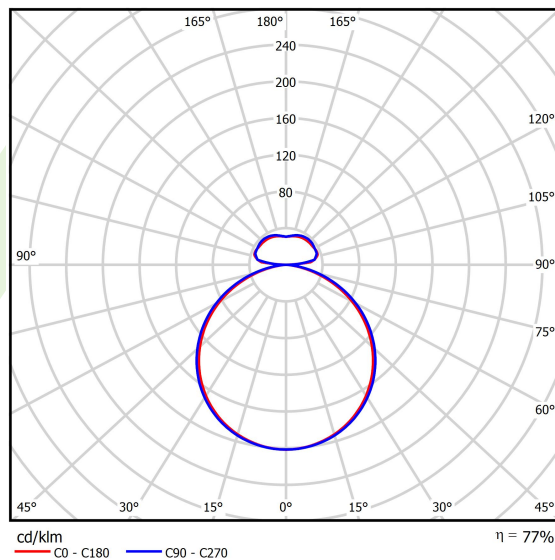

Mechanical data

Assembly	surface mounted on slings
Material	aluminum
Color	RAL 9016 (white)
Diffuser	PLX (PMMA opal)
Impact resistant	IK04
Dimensions [mm]	930 x 930 x 85

A graph of light

Accessories

Index 19.3272.0429.34
Name SUSPENSION NEW TYPE-J 34
LENGHT 1,5M WIRE 3X 1-POINT

Index 19.3272.1205.00
Name SUSPENSION NEW TYPE-E
LENGHT-1,5 METER WITHOUT
WIRE 1-POINT