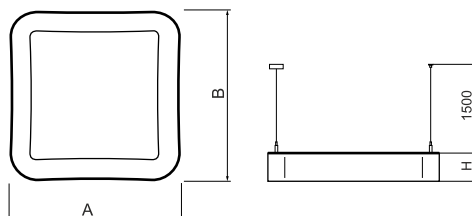

Product information

Category	Architectural luminaires
Family	ARTSHAPE SQ LED
Name	ARTSHAPE SQ LED MEDIUM FULL UP&DOWN 5200/17000 PLX E 34 840 / S-1,5M
Index	19.4018.5421.34
EAN	5902107225070

Light and electrical data

Light source	LED
Luminous flux LED [lm]	5320/17820
LED power [W]	40/128
Luminaire luminous flux [lm]	17820
Power of luminaire [W]	185
Luminaire's light efficiency [lm/W]	96,3
Color of the light [K]	4000
CRI	>80
Beam angle [°]	(C0-C180) / (C90-C270) - 111,2° / 114,2°
Protection against electric shock	I
Protection degree	IP20
Voltage	220..240 V, 50..60 Hz
Lifetime of LED sources [h]	100000
Lx/By	L80/B10
Operating temperature range [°C]	0 ÷ 30
Driver	standard on/off (E)
Power factor cos φ	>0,95
Circuit load capacity	5 (B10), 7 (B16), 8 (C10), 12 (C16)

Mechanical data

Assembly	surface mounted on slings
Material	aluminum
Color	RAL 9016 (white)
Diffuser	PLX (PMMA opal)
Impact resistant	IK04
Dimensions [mm]	930 x 930 x 85

A graph of light

Accessories

Index 6E1-500OKW1P-3