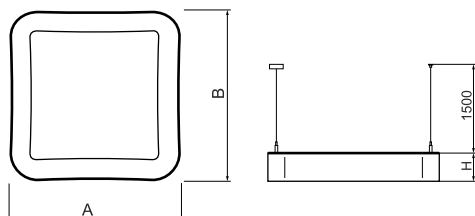

Product information

| | |
|----------|--|
| Category | Architectural luminaires |
| Family | ARTSHAPE SQ LED |
| Name | ARTSHAPE SQ LED MEDIUM FULL UP&DOWN 5200/17000 PLX E 34 840 / S-1,5M |
| Index | 19.4018.5421.34 |

Light and electrical data

| | |
|-------------------------------------|--|
| Light source | LED |
| Luminous flux LED [lm] | 5320/17820 |
| LED power [W] | 40/128 |
| Luminaire luminous flux [lm] | 17820 |
| Power of luminaire [W] | 185 |
| Luminaire's light efficiency [lm/W] | 96,3 |
| Color of the light [K] | 4000 |
| CRI | >80 |
| SDCM (LED sources) | 4 |
| Beam angle [°] | (C0-C180) / (C90-C270) - 111,2° / 114,2° |
| Protection against electric shock | I |
| Protection degree | IP20 |
| Voltage | 220..240 V, 50..60 Hz |
| Lifetime of LED sources [h] | 35000 |
| Lx/By | L80/B10 |
| Operating temperature range [°C] | 0 ÷ 30 |
| Driver | standard on/off (E) |
| Power factor cos φ | >0,95 |
| Circuit load capacity | 5 (B10), 7 (B16), 8 (C10), 12 (C16) |

Mechanical data

| | |
|------------------|---------------------------|
| Assembly | surface mounted on slings |
| Material | aluminum |
| Color | RAL 9016 (white) |
| Diffuser | PLX (PMMA opal) |
| Impact resistant | IK04 |
| Dimensions [mm] | 930 x 930 x 85 |