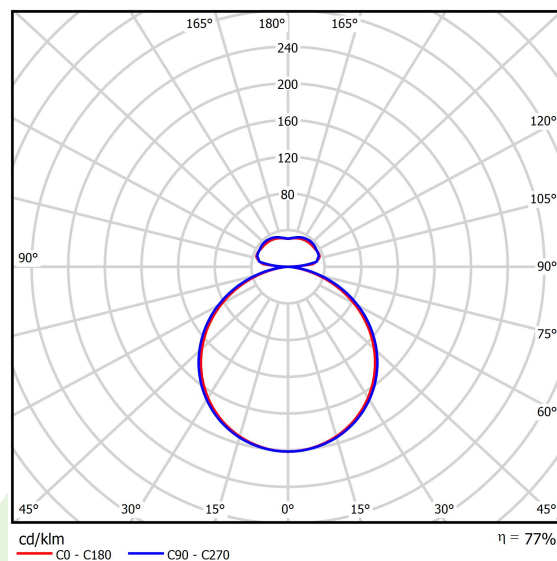

A graph of light