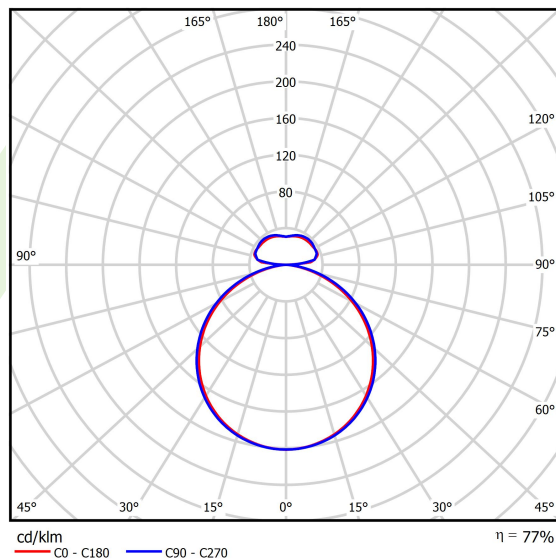

Mechanical data

Assembly	surface mounted on slings
Material	aluminum
Color	RAL 9016 (white)
Diffuser	PLX (PMMA opal)
Impact resistant	IK04
Dimensions [mm]	930 x 930 x 85

A graph of light

Accessories

Index 19.3272.0429.34

Name SUSPENSION NEW TYPE-J 34
LENGHT 1,5M WIRE 3X 1-POINT

Index 19.3272.1205.00

Name SUSPENSION NEW TYPE-E
LENGHT-1,5 METER WITHOUT
WIRE 1-POINT