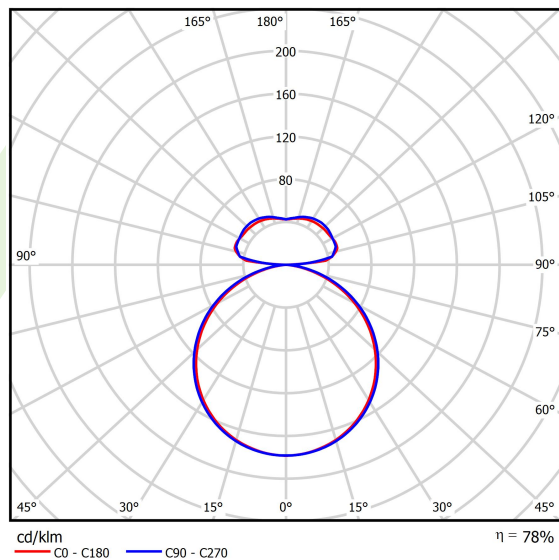

Mechanical data

Assembly	surface mounted on slings
Material	aluminum
Color	RAL 9016 (white)
Diffuser	PLX (PMMA opal)
Impact resistant	IK04
Dimensions [mm]	660 x 660 x 85

A graph of light

Accessories

Index 19.3272.0429.34
Name SUSPENSION NEW TYPE-J 34
LENGHT 1,5M WIRE 3X 1-POINT

Index 19.3272.1205.00
Name SUSPENSION NEW TYPE-E
LENGHT-1,5 METER WITHOUT
WIRE 1-POINT