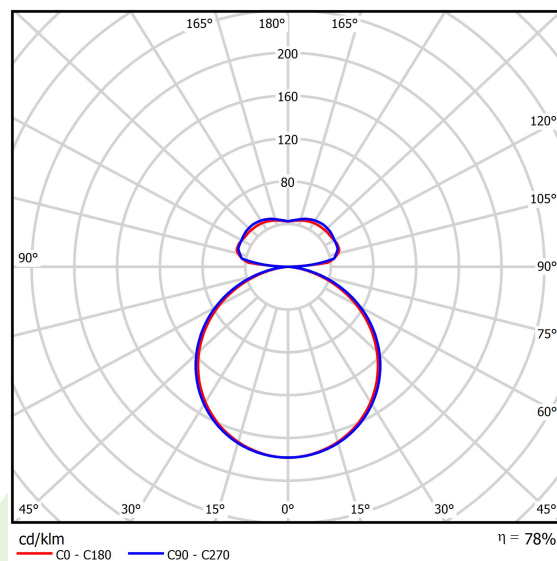

## Light and electrical data

Light source	LED
Luminous flux LED [lm]	3648/7920
LED power [W]	28/57
Luminaire luminous flux [lm]	9060
Power of luminaire [W]	95
Luminaire's light efficiency [lm/W]	95,4
Color of the light [K]	4000
CRI	>80
SDCM (LED sources)	4
Beam angle [°]	(C0-C180) / (C90-C270) - 111,2° / 114,2°
Protection against electric shock	I
Protection degree	IP20
Voltage	220..240 V, 50..60 Hz
Lifetime of LED sources [h]	35000
Lx/By	L80/B10
Operating temperature range [°C]	0 ÷ 30
Driver	standard on/off (E)
Power factor cos φ	>0,95
Circuit load capacity	6 (B10), 11 (B16), 9 (C10), 15 (C16)

## A graph of light