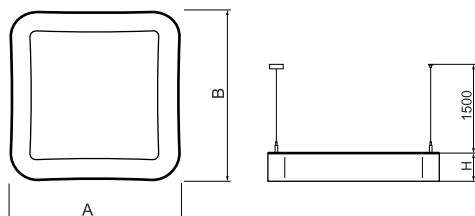

## Product information

Category	Architectural luminaires
Family	ARTSHAPE SQ LED
Name	ARTSHAPE SQ LED SMALL FULL UP&DOWN 3500/8000 PLX E 34 840 / S-1,5M
Index	19.4018.4121.34

## Light and electrical data

Light source	LED
Luminous flux LED [lm]	3648/7920
LED power [W]	28/57
Luminaire luminous flux [lm]	9060
Power of luminaire [W]	95
Luminaire's light efficiency [lm/W]	95,4
Color of the light [K]	4000
CRI	>80
SDCM (LED sources)	4
Beam angle [°]	(C0-C180) / (C90-C270) - 111,2° / 114,2°
Protection against electric shock	I
Protection degree	IP20
Voltage	220..240 V, 50..60 Hz
Lifetime of LED sources [h]	35000
Lx/By	L80/B10
Operating temperature range [°C]	0 ÷ 30
Driver	standard on/off (E)
Power factor cos φ	>0,95
Circuit load capacity	6 (B10), 11 (B16), 9 (C10), 15 (C16)

## Mechanical data

Assembly	surface mounted on slings
Material	aluminum
Color	RAL 9016 (white)
Diffuser	PLX (PMMA opal)
Impact resistant	IK04
Dimensions [mm]	660 x 660 x 85