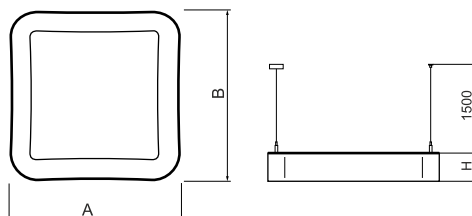

Product information

Category	Architectural luminaires
Family	ARTSHAPE SQ LED
Name	ARTSHAPE SQ LED SMALL FULL UP&DOWN 3500/8000 PLX E 34 840 / S-1,5M
Index	19.4018.4121.34

Light and electrical data

Light source	LED
Luminous flux LED [lm]	3648/7920
LED power [W]	28/57
Luminaire luminous flux [lm]	9060
Power of luminaire [W]	95
Luminaire's light efficiency [lm/W]	95,4
Color of the light [K]	4000
CRI	>80
SDCM (LED sources)	4
Beam angle [°]	(C0-C180) / (C90-C270) - 111,2° / 114,2°
Protection against electric shock	I
Protection degree	IP20
Voltage	220..240 V, 50..60 Hz
Lifetime of LED sources [h]	35000
Lx/By	L80/B10
Operating temperature range [°C]	0 ÷ 30
Driver	standard on/off (E)
Power factor cos φ	>0,95
Circuit load capacity	6 (B10), 11 (B16), 9 (C10), 15 (C16)

Mechanical data

Assembly	surface mounted on slings
Material	aluminum
Color	RAL 9016 (white)
Diffuser	PLX (PMMA opal)
Impact resistant	IK04
Dimensions [mm]	660 x 660 x 85

A graph of light

Accessories

Index 6E1-500OKW1P-3