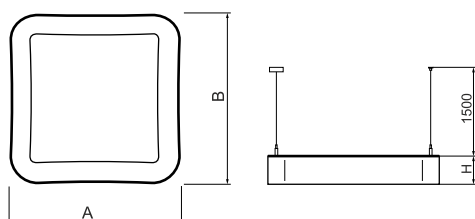

Product information

Category	Architectural luminaires
Family	ARTSHAPE SQ LED
Name	ARTSHAPE SQ LED LARGE EDGE SUSPENDED TW 10000 PLX EDD 34 827-865 / S-1,5M
Index	19.4017.3953.34

Light and electrical data

Light source	LED
Luminous flux LED [lm]	10440
LED power [W]	91
Luminaire luminous flux [lm]	5475
Power of luminaire [W]	100
Luminaire's light efficiency [lm/W]	54,8
Color of the light [K]	2700 ÷ 6500
CRI	>80
SDCM (LED sources)	4
Beam angle [°]	(C0-C180) / (C90-C270) - 113,4° / 111,8°
Protection against electric shock	I
Protection degree	IP40
Voltage	220..240 V, 50..60 Hz
Lifetime of LED sources [h]	60000
Lx/By	L80/B10
Operating temperature range [°C]	0 ÷ 30
Driver	DIM DALI (EDD)
Power factor cos φ	>0,95
Circuit load capacity	8 (B10), 14 (B16), 15(C10), 25 (C16)

Mechanical data

Assembly	surface mounted on slings
Material	aluminum
Color	RAL 9016 (white)
Diffuser	PLX (PMMA opal)
Impact resistant	IK04
Dimensions [mm]	1200 x 1200 x 85

A graph of light

Accessories

Index 6E1-500OKW1P-5

Name SUSPENSION NEW TYPE-J 34
LENGHT 1,5M WIRE 5X 1-POINT

Index 19.3272.1205.00

Name SUSPENSION NEW TYPE-E
LENGHT-1,5 METER WITHOUT
WIRE 1-POINT