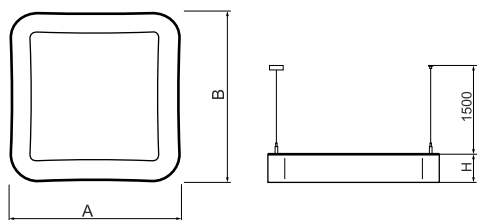

Product information

| | |
|----------|--|
| Category | Architectural luminaires |
| Family | ARTSHAPE SQ LED |
| Name | ARTSHAPE SQ LED LARGE EDGE SUSPENDED 16000 PLX EDD 34 840 / S-1,5M |
| Index | 19.4017.3823.34 |
| EAN | 5902107176419 |

Light and electrical data

| | |
|---|--|
| Light source | LED |
| Luminous flux LED [lm] | 15840 |
| LED power [W] | 112 |
| Luminaire luminous flux [lm] | 8306 |
| Power of luminaire [W] | 123 |
| Luminaire's light efficiency [lm/W] | 67,5 |
| Color of the light [K] | 4000 |
| CRI | >80 |
| SDCM (LED sources) | 3 |
| Beam angle [°] | (C0-C180) / (C90-C270) - 113,4° / 111,8° |
| Photobiological risk class (IEC/EN 62471) | RG0 |
| Protection against electric shock | I |
| Protection degree | IP40 |
| Voltage | 220..240 V, 50..60 Hz |
| Lifetime of LED sources [h] | 100000 |
| Lx/By | L80/B10 |
| Operating temperature range [°C] | 0 ÷ 30 |
| Driver | DIM DALI (EDD) |
| Power factor cos φ | >0,95 |
| Circuit load capacity | 4 (B10), 6 (B16), 6 (C10), 10 (C16) |

Mechanical data

| | |
|------------------|---------------------------|
| Assembly | surface mounted on slings |
| Material | aluminum |
| Color | RAL 9016 (white) |
| Diffuser | PLX (PMMA opal) |
| Impact resistant | IK04 |
| Weight [kg] | 9,78 |
| Dimensions [mm] | 1200 x 1200 x 85 |