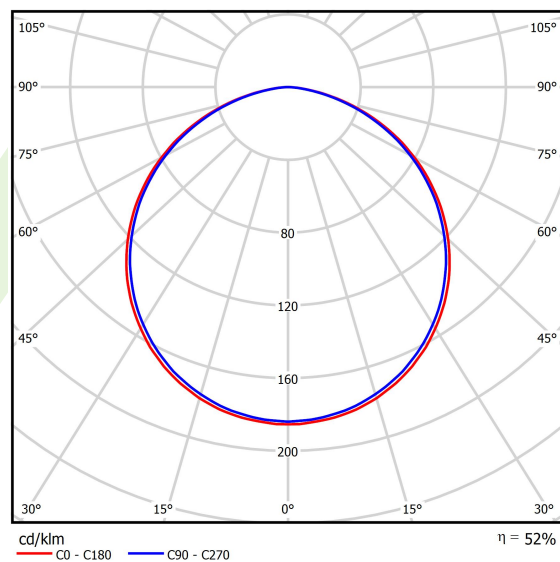

## Light and electrical data

Light source	<b>LED</b>
Luminous flux LED [lm]	<b>15840</b>
LED power [W]	<b>112</b>
Luminaire luminous flux [lm]	<b>8306</b>
Power of luminaire [W]	<b>123</b>
Luminaire's light efficiency [lm/W]	<b>67,5</b>
Color of the light [K]	<b>4000</b>
CRI	<b>&gt;80</b>
SDCM (LED sources)	<b>3</b>
Beam angle [°]	<b>(C0-C180) / (C90-C270) - 113,4° / 111,8°</b>
Photobiological risk class (IEC/EN 62471)	<b>RG0</b>
Protection against electric shock	<b>I</b>
Protection degree	<b>IP40</b>
Voltage	<b>220..240 V, 50..60 Hz</b>
Lifetime of LED sources [h]	<b>60000</b>
Lx/By	<b>L80/B10</b>
Operating temperature range [°C]	<b>0 ÷ 30</b>
Driver	<b>DIM DALI (EDD)</b>
Power factor cos φ	<b>&gt;0,95</b>
Circuit load capacity	<b>4 (B10), 6 (B16), 6 (C10), 10 (C16)</b>

## A graph of light