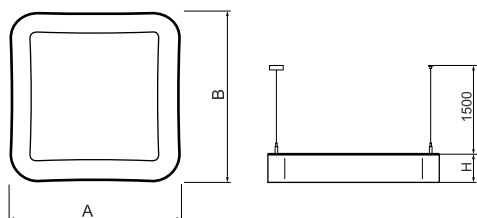

## Product information

Category	<b>Architectural luminaires</b>
Family	<b>ARTSHAPE SQ LED</b>
Name	<b>ARTSHAPE SQ LED LARGE EDGE SUSPENDED 16000 PLX EDD 34 840 / S-1,5M</b>
Index	<b>19.4017.3823.34</b>

## Light and electrical data

Light source	<b>LED</b>
Luminous flux LED [lm]	<b>15840</b>
LED power [W]	<b>112</b>
Luminaire luminous flux [lm]	<b>8306</b>
Power of luminaire [W]	<b>123</b>
Luminaire's light efficiency [lm/W]	<b>67,5</b>
Color of the light [K]	<b>4000</b>
CRI	<b>&gt;80</b>
SDCM (LED sources)	<b>3</b>
Beam angle [°]	<b>(C0-C180) / (C90-C270) - 113,4° / 111,8°</b>
Photobiological risk class (IEC/EN 62471)	<b>RG0</b>
Protection against electric shock	<b>I</b>
Protection degree	<b>IP40</b>
Voltage	<b>220..240 V, 50..60 Hz</b>
Lifetime of LED sources [h]	<b>60000</b>
Lx/By	<b>L80/B10</b>
Operating temperature range [°C]	<b>0 ÷ 30</b>
Driver	<b>DIM DALI (EDD)</b>
Power factor cos φ	<b>&gt;0,95</b>
Circuit load capacity	<b>4 (B10), 6 (B16), 6 (C10), 10 (C16)</b>

## Mechanical data

Assembly	surface mounted on slings
Material	aluminum
Color	RAL 9016 (white)
Diffuser	PLX (PMMA opal)
Impact resistant	IK04
Weight [kg]	9,78
Dimensions [mm]	1200 x 1200 x 85