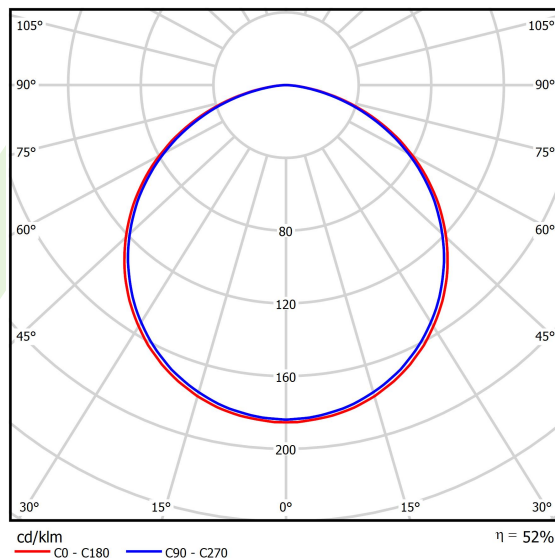

Mechanical data

Assembly	surface mounted on slings
Material	aluminum
Color	RAL 9016 (white)
Diffuser	PLX (PMMA opal)
Impact resistant	IK04
Weight [kg]	9,78
Dimensions [mm]	1200 x 1200 x 85

A graph of light

Accessories

Index 6E1-500OKW1P-5

Name SUSPENSION NEW TYPE-J 34
LENGHT 1,5M WIRE 5X 1-POINT

Index 19.3272.1205.00

Name SUSPENSION NEW TYPE-E
LENGHT-1,5 METER WITHOUT
WIRE 1-POINT