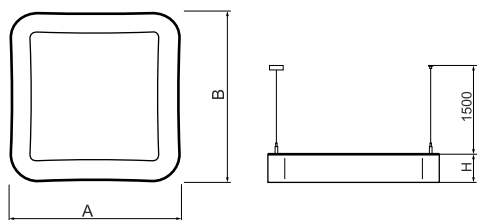

Product information

Category	Architectural luminaires
Family	ARTSHAPE SQ LED
Name	ARTSHAPE SQ LED LARGE EDGE SUSPENDED 16000 PLX E 34 840 / S-1,5M
Index	19.4017.3821.34

Light and electrical data

Light source	LED
Luminous flux LED [lm]	15840
LED power [W]	112
Luminaire luminous flux [lm]	8306
Power of luminaire [W]	123
Luminaire's light efficiency [lm/W]	67,5
Color of the light [K]	4000
CRI	>80
SDCM (LED sources)	3
Beam angle [°]	(C0-C180) / (C90-C270) - 113,4° / 111,8°
Photobiological risk class (IEC/EN 62471)	RG0
Protection against electric shock	I
Protection degree	IP40
Voltage	220..240 V, 50..60 Hz
Lifetime of LED sources [h]	60000
Lx/By	L80/B10
Operating temperature range [°C]	0 ÷ 30
Driver	standard on/off (E)
Power factor cos φ	>0,95
Circuit load capacity	14 (B10), 22 (B16), 14 (C10), 22 (C16)

Mechanical data

Assembly	surface mounted on slings
Material	aluminum
Color	RAL 9016 (white)
Diffuser	PLX (PMMA opal)
Impact resistant	IK04
Dimensions [mm]	1200 x 1200 x 85

A graph of light

Accessories

Index 6E1-500OKW1P-3

Name SUSPENSION NEW TYPE-J 34
LENGHT 1,5M WIRE 3X 1-POINT

Index 19.3272.1205.00

Name SUSPENSION NEW TYPE-E
LENGHT-1,5 METER WITHOUT
WIRE 1-POINT