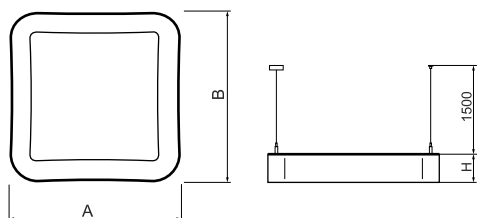

Product information

Category	Architectural luminaires
Family	ARTSHAPE SQ LED
Name	ARTSHAPE SQ LED LARGE EDGE SUSPENDED 16000 PLX E 34 840 / S-1,5M
Index	19.4017.3821.34

Light and electrical data

Light source	LED
Luminous flux LED [lm]	15840
LED power [W]	112
Luminaire luminous flux [lm]	8306
Power of luminaire [W]	123
Luminaire's light efficiency [lm/W]	67,5
Color of the light [K]	4000
CRI	>80
SDCM (LED sources)	3
Beam angle [°]	(C0-C180) / (C90-C270) - 113,4° / 111,8°
Photobiological risk class (IEC/EN 62471)	RG0
Protection against electric shock	I
Protection degree	IP40
Voltage	220..240 V, 50..60 Hz
Lifetime of LED sources [h]	60000
Lx/By	L80/B10
Operating temperature range [°C]	0 ÷ 30
Driver	standard on/off (E)
Power factor cos φ	>0,95
Circuit load capacity	14 (B10), 22 (B16), 14 (C10), 22 (C16)

Mechanical data

Assembly	surface mounted on slings
Material	aluminum
Color	RAL 9016 (white)
Diffuser	PLX (PMMA opal)
Impact resistant	IK04
Dimensions [mm]	1200 x 1200 x 85

A graph of light

Accessories

Index 6E1-500OKW1P-3