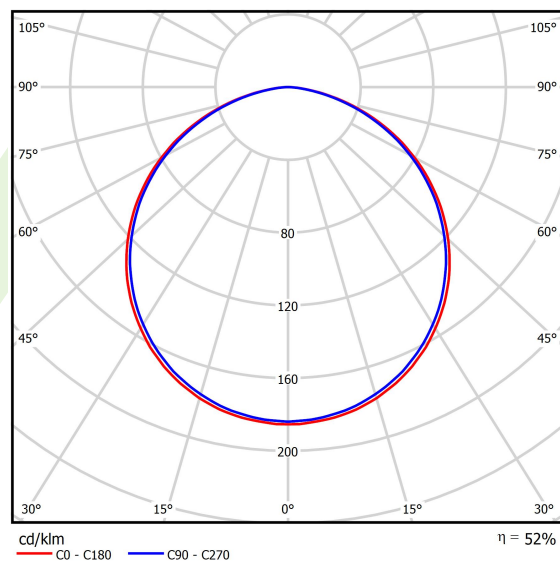

Product information

Category	Architectural luminaires
Family	ARTSHAPE SQ LED
Name	ARTSHAPE SQ LED LARGE EDGE SUSPENDED 16000 PLX E 34 840 / S-1,5M
Index	19.4017.3821.34

Light and electrical data

Light source	LED
Luminous flux LED [lm]	15840
LED power [W]	112
Luminaire luminous flux [lm]	8306
Power of luminaire [W]	123
Luminaire's light efficiency [lm/W]	67,5
Color of the light [K]	4000
CRI	>80
SDCM (LED sources)	3
Beam angle [°]	(C0-C180) / (C90-C270) - 113,4° / 111,8°
Photobiological risk class (IEC/EN 62471)	RG0
Protection against electric shock	I
Protection degree	IP40
Voltage	220..240 V, 50..60 Hz
Lifetime of LED sources [h]	60000
Lx/By	L80/B10
Operating temperature range [°C]	0 ÷ 30
Driver	standard on/off (E)
Power factor cos φ	>0,95
Circuit load capacity	14 (B10), 22 (B16), 14 (C10), 22 (C16)

Mechanical data

Assembly	surface mounted on slings
Material	aluminum
Color	RAL 9016 (white)
Diffuser	PLX (PMMA opal)
Impact resistant	IK04
Dimensions [mm]	1200 x 1200 x 85

A graph of light

Accessories

Index 6E1-500OKW1P-3