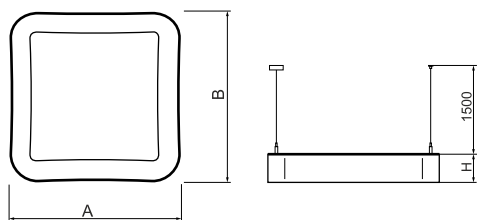

Product information

Category	Architectural luminaires
Family	ARTSHAPE SQ LED
Name	ARTSHAPE SQ LED LARGE EDGE SUSPENDED 16000 PLX E 34 840 / S-1,5M
Index	19.4017.3821.34
EAN	5902107176402

Light and electrical data

Light source	LED
Luminous flux LED [lm]	15840
LED power [W]	112
Luminaire luminous flux [lm]	8306
Power of luminaire [W]	123
Luminaire's light efficiency [lm/W]	67,5
Color of the light [K]	4000
CRI	>80
SDCM (LED sources)	3
Beam angle [°]	(C0-C180) / (C90-C270) - 113,4° / 111,8°
Photobiological risk class (IEC/EN 62471)	RG0
Protection against electric shock	I
Protection degree	IP40
Voltage	220..240 V, 50..60 Hz
Lifetime of LED sources [h]	100000
Lx/By	L80/B10
Operating temperature range [°C]	0 ÷ 30
Driver	standard on/off (E)
Power factor cos φ	>0,95
Circuit load capacity	14 (B10), 22 (B16), 14 (C10), 22 (C16)

Mechanical data

Assembly	surface mounted on slings
Material	aluminum
Color	RAL 9016 (white)
Diffuser	PLX (PMMA opal)
Impact resistant	IK04
Dimensions [mm]	1200 x 1200 x 85

A graph of light

Accessories

Index 19.3272.0429.34