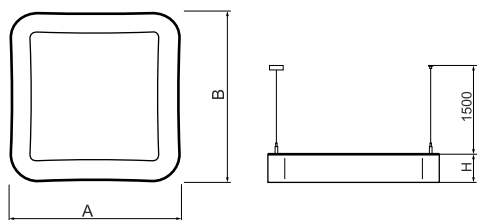

Product information

Category	Architectural luminaires
Family	ARTSHAPE SQ LED
Name	ARTSHAPE SQ LED LARGE EDGE SUSPENDED 8000 PLX EDD 34 840 / S-1,5M
Index	19.4017.3523.34

Light and electrical data

Light source	LED
Luminous flux LED [lm]	7920
LED power [W]	56
Luminaire luminous flux [lm]	4153
Power of luminaire [W]	65
Luminaire's light efficiency [lm/W]	63,9
Color of the light [K]	4000
CRI	>80
SDCM (LED sources)	3
Beam angle [°]	(C0-C180) / (C90-C270) - 113,4° / 111,8°
Photobiological risk class (IEC/EN 62471)	RG0
Protection against electric shock	I
Protection degree	IP40
Voltage	220..240 V, 50..60 Hz
Lifetime of LED sources [h]	60000
Lx/By	L80/B10
Operating temperature range [°C]	0 ÷ 30
Driver	DIM DALI (EDD)
Power factor cos φ	>0,95
Circuit load capacity	14 (B10), 23 (B16), 22 (C10), 35 (C16)

Mechanical data

Assembly	surface mounted on slings
Material	aluminum
Color	RAL 9016 (white)
Diffuser	PLX (PMMA opal)
Impact resistant	IK04
Dimensions [mm]	1200 x 1200 x 85

A graph of light

Accessories

Index 6E1-500OKW1P-5

Name SUSPENSION NEW TYPE-J 34
LENGHT 1,5M WIRE 5X 1-POINT

Index 19.3272.1205.00

Name SUSPENSION NEW TYPE-E
LENGHT-1,5 METER WITHOUT
WIRE 1-POINT