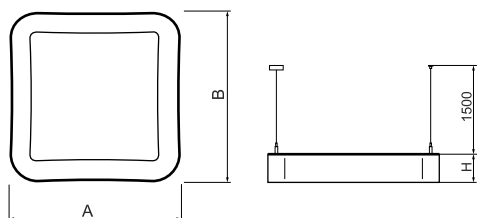

## Product information

Category	Architectural luminaires
Family	ARTSHAPE SQ LED
Name	ARTSHAPE SQ LED LARGE EDGE SUSPENDED 8000 PLX EDD 34 840 / S-1,5M
Index	19.4017.3523.34

## Light and electrical data

Light source	LED
Luminous flux LED [lm]	7920
LED power [W]	56
Luminaire luminous flux [lm]	4153
Power of luminaire [W]	65
Luminaire's light efficiency [lm/W]	63,9
Color of the light [K]	4000
CRI	>80
SDCM (LED sources)	3
Beam angle [°]	(C0-C180) / (C90-C270) - 113,4° / 111,8°
Photobiological risk class (IEC/EN 62471)	RG0
Protection against electric shock	I
Protection degree	IP40
Voltage	220..240 V, 50..60 Hz
Lifetime of LED sources [h]	60000
Lx/By	L80/B10
Operating temperature range [°C]	0 ÷ 30
Driver	DIM DALI (EDD)
Power factor cos φ	>0,95
Circuit load capacity	14 (B10), 23 (B16), 22 (C10), 35 (C16)

## Mechanical data

Assembly	surface mounted on slings
Material	aluminum
Color	RAL 9016 (white)
Diffuser	PLX (PMMA opal)
Impact resistant	IK04
Dimensions [mm]	1200 x 1200 x 85