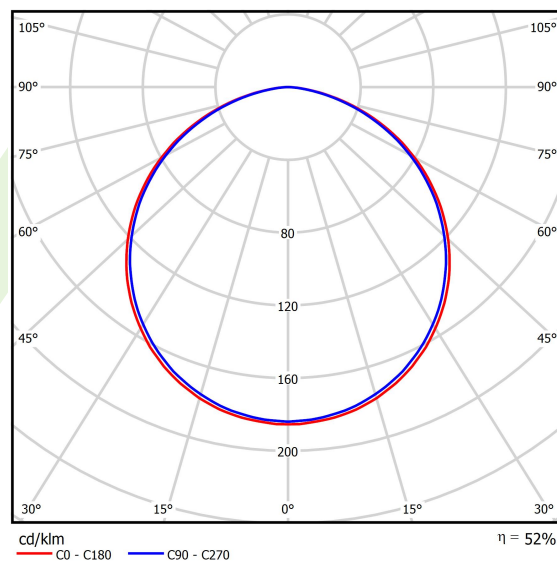

Product information

Category	Architectural luminaires
Family	ARTSHAPE SQ LED
Name	ARTSHAPE SQ LED LARGE EDGE SUSPENDED 8000 PLX EDD 34 840 / S-1,5M
Index	19.4017.3523.34

Light and electrical data

Light source	LED
Luminous flux LED [lm]	7920
LED power [W]	56
Luminaire luminous flux [lm]	4153
Power of luminaire [W]	65
Luminaire's light efficiency [lm/W]	63,9
Color of the light [K]	4000
CRI	>80
SDCM (LED sources)	3
Beam angle [°]	(C0-C180) / (C90-C270) - 113,4° / 111,8°
Photobiological risk class (IEC/EN 62471)	RG0
Protection against electric shock	I
Protection degree	IP40
Voltage	220..240 V, 50..60 Hz
Lifetime of LED sources [h]	60000
Lx/By	L80/B10
Operating temperature range [°C]	0 ÷ 30
Driver	DIM DALI (EDD)
Power factor cos φ	>0,95
Circuit load capacity	14 (B10), 23 (B16), 22 (C10), 35 (C16)

Mechanical data

Assembly	surface mounted on slings
Material	aluminum
Color	RAL 9016 (white)
Diffuser	PLX (PMMA opal)
Impact resistant	IK04
Dimensions [mm]	1200 x 1200 x 85

A graph of light

Accessories

Index 6E1-500OKW1P-5