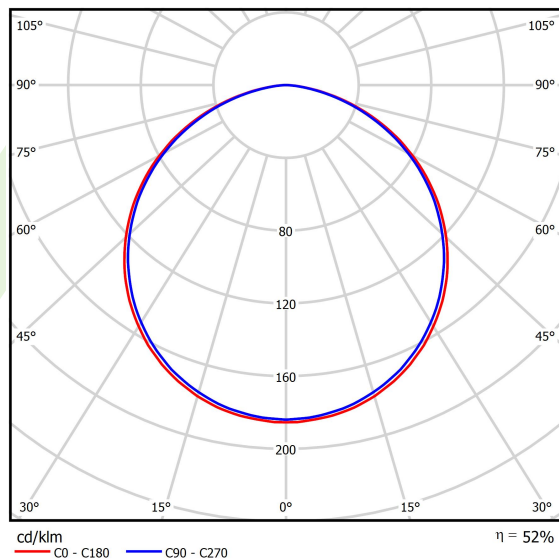

Product information

Category	Architectural luminaires
Family	ARTSHAPE SQ LED
Name	ARTSHAPE SQ LED LARGE EDGE SUSPENDED 8000 PLX E 34 840 / S-1,5M
Index	19.4017.3521.34

Light and electrical data

Light source	LED
Luminous flux LED [lm]	7920
LED power [W]	56
Luminaire luminous flux [lm]	4153
Power of luminaire [W]	65
Luminaire's light efficiency [lm/W]	63,9
Color of the light [K]	4000
CRI	>80
SDCM (LED sources)	3
Beam angle [°]	(C0-C180) / (C90-C270) - 113,4° / 111,8°
Photobiological risk class (IEC/EN 62471)	RG0
Protection against electric shock	I
Protection degree	IP40
Voltage	220..240 V, 50..60 Hz
Lifetime of LED sources [h]	60000
Lx/By	L80/B10
Operating temperature range [°C]	0 ÷ 30
Driver	standard on/off (E)
Power factor cos φ	>0,95
Circuit load capacity	9 (B10), 15 (B16), 15 (C10), 24 (C16)

Mechanical data

Assembly	surface mounted on slings
Material	aluminum
Color	RAL 9016 (white)
Diffuser	PLX (PMMA opal)
Impact resistant	IK04
Weight [kg]	8,5
Dimensions [mm]	1200 x 1200 x 85

A graph of light