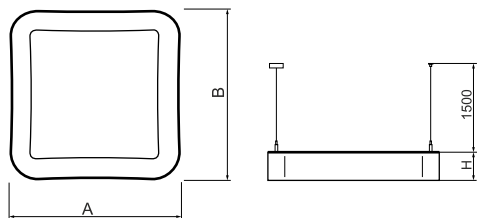

## Product information

Category	<b>Architectural luminaires</b>
Family	<b>ARTSHAPE SQ LED</b>
Name	<b>ARTSHAPE SQ LED LARGE EDGE SUSPENDED 8000 PLX E 34 840 / S-1,5M</b>
Index	<b>19.4017.3521.34</b>

## Light and electrical data

Light source	<b>LED</b>
Luminous flux LED [lm]	<b>7920</b>
LED power [W]	<b>56</b>
Luminaire luminous flux [lm]	<b>4153</b>
Power of luminaire [W]	<b>65</b>
Luminaire's light efficiency [lm/W]	<b>63,9</b>
Color of the light [K]	<b>4000</b>
CRI	<b>&gt;80</b>
SDCM (LED sources)	<b>3</b>
Beam angle [°]	<b>(C0-C180) / (C90-C270) - 113,4° / 111,8°</b>
Photobiological risk class (IEC/EN 62471)	<b>RG0</b>
Protection against electric shock	<b>I</b>
Protection degree	<b>IP40</b>
Voltage	<b>220..240 V, 50..60 Hz</b>
Lifetime of LED sources [h]	<b>60000</b>
Lx/By	<b>L80/B10</b>
Operating temperature range [°C]	<b>0 ÷ 30</b>
Driver	<b>standard on/off (E)</b>
Power factor cos φ	<b>&gt;0,95</b>
Circuit load capacity	<b>9 (B10), 15 (B16), 15 (C10), 24 (C16)</b>

## Mechanical data

Assembly	surface mounted on slings
Material	aluminum
Color	RAL 9016 (white)
Diffuser	PLX (PMMA opal)
Impact resistant	IK04
Weight [kg]	8,5
Dimensions [mm]	1200 x 1200 x 85