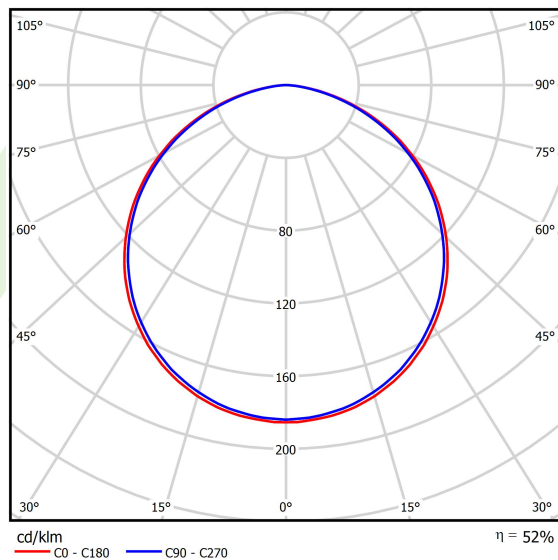

## Light and electrical data

Light source	<b>LED</b>
Luminous flux LED [lm]	<b>7920</b>
LED power [W]	<b>56</b>
Luminaire luminous flux [lm]	<b>4153</b>
Power of luminaire [W]	<b>65</b>
Luminaire's light efficiency [lm/W]	<b>63,9</b>
Color of the light [K]	<b>4000</b>
CRI	<b>&gt;80</b>
SDCM (LED sources)	<b>3</b>
Beam angle [°]	<b>(C0-C180) / (C90-C270) - 113,4° / 111,8°</b>
Photobiological risk class (IEC/EN 62471)	<b>RG0</b>
Protection against electric shock	<b>I</b>
Protection degree	<b>IP40</b>
Voltage	<b>220..240 V, 50..60 Hz</b>
Lifetime of LED sources [h]	<b>60000</b>
Lx/By	<b>L80/B10</b>
Operating temperature range [°C]	<b>0 ÷ 30</b>
Driver	<b>standard on/off (E)</b>
Power factor cos φ	<b>&gt;0,95</b>
Circuit load capacity	<b>9 (B10), 15 (B16), 15 (C10), 24 (C16)</b>

## A graph of light