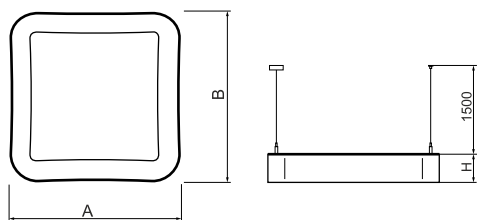

Product information

Category	Architectural luminaires
Family	ARTSHAPE SQ LED
Name	ARTSHAPE SQ LED LARGE EDGE SUSPENDED 8000 PLX E 34 840 / S-1,5M
Index	19.4017.3521.34
EAN	5902107176389

Light and electrical data

Light source	LED
Luminous flux LED [lm]	7920
LED power [W]	56
Luminaire luminous flux [lm]	4153
Power of luminaire [W]	65
Luminaire's light efficiency [lm/W]	63,9
Color of the light [K]	4000
CRI	>80
SDCM (LED sources)	3
Beam angle [°]	(C0-C180) / (C90-C270) - 113,4° / 111,8°
Photobiological risk class (IEC/EN 62471)	RG0
Protection against electric shock	I
Protection degree	IP40
Voltage	220..240 V, 50..60 Hz
Lifetime of LED sources [h]	100000
Lx/By	L80/B10
Operating temperature range [°C]	0 ÷ 30
Driver	standard on/off (E)
Power factor cos φ	>0,95
Circuit load capacity	9 (B10), 15 (B16), 15 (C10), 24 (C16)

Mechanical data

Assembly	surface mounted on slings
Material	aluminum
Color	RAL 9016 (white)
Diffuser	PLX (PMMA opal)
Impact resistant	IK04
Weight [kg]	8,5
Dimensions [mm]	1200 x 1200 x 85

A graph of light