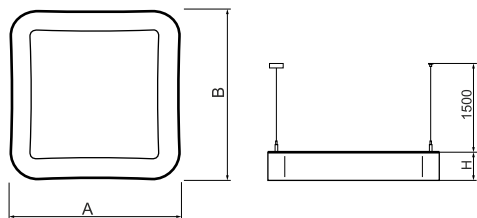

Product information

Category	Architectural luminaires
Family	ARTSHAPE SQ LED
Name	ARTSHAPE SQ LED LARGE EDGE SUSPENDED 8000 PLX E 34 840 / S-1,5M
Index	19.4017.3521.34

Light and electrical data

Light source	LED
Luminous flux LED [lm]	7920
LED power [W]	56
Luminaire luminous flux [lm]	4153
Power of luminaire [W]	65
Luminaire's light efficiency [lm/W]	63,9
Color of the light [K]	4000
CRI	>80
SDCM (LED sources)	3
Beam angle [°]	(C0-C180) / (C90-C270) - 113,4° / 111,8°
Photobiological risk class (IEC/EN 62471)	RG0
Protection against electric shock	I
Protection degree	IP40
Voltage	220..240 V, 50..60 Hz
Lifetime of LED sources [h]	60000
Lx/By	L80/B10
Operating temperature range [°C]	0 ÷ 30
Driver	standard on/off (E)
Power factor cos φ	>0,95
Circuit load capacity	9 (B10), 15 (B16), 15 (C10), 24 (C16)

Mechanical data

Assembly	surface mounted on slings
Material	aluminum
Color	RAL 9016 (white)
Diffuser	PLX (PMMA opal)
Impact resistant	IK04
Weight [kg]	8,5
Dimensions [mm]	1200 x 1200 x 85

A graph of light

Accessories

Index 6E1-500OKW1P-3

Name SUSPENSION NEW TYPE-J 34
LENGHT 1,5M WIRE 3X 1-POINT

Index 19.3272.1205.00

Name SUSPENSION NEW TYPE-E
LENGHT-1,5 METER WITHOUT
WIRE 1-POINT