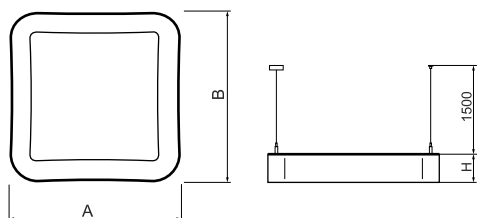

Product information

| | |
|----------|--|
| Category | Architectural luminaires |
| Family | ARTSHAPE SQ LED |
| Name | ARTSHAPE SQ LED MEDIUM EDGE SUSPENDED 12000 PLX EDD 34 840 / S-1,5M |
| Index | 19.4017.2623.34 |

Light and electrical data

| | |
|---|---|
| Light source | LED |
| Luminous flux LED [lm] | 11880 |
| LED power [W] | 84 |
| Luminaire luminous flux [lm] | 6230 |
| Power of luminaire [W] | 92 |
| Luminaire's light efficiency [lm/W] | 67,7 |
| Color of the light [K] | 4000 |
| CRI | >80 |
| SDCM (LED sources) | 3 |
| Beam angle [°] | (C0-C180) / (C90-C270) - 113,4° / 111,8° |
| Photobiological risk class (IEC/EN 62471) | RG0 |
| Protection against electric shock | I |
| Protection degree | IP40 |
| Voltage | 220..240 V, 50..60 Hz |
| Lifetime of LED sources [h] | 60000 |
| Lx/By | L80/B10 |
| Operating temperature range [°C] | 0 ÷ 30 |
| Driver | DIM DALI (EDD) |
| Power factor cos φ | >0,95 |
| Circuit load capacity | 4 (B10), 6 (B16), 6 (C10), 10 (C16) |

Mechanical data

| | |
|------------------|---------------------------|
| Assembly | surface mounted on slings |
| Material | aluminum |
| Color | RAL 9016 (white) |
| Diffuser | PLX (PMMA opal) |
| Impact resistant | IK04 |
| Dimensions [mm] | 930 x 930 x 85 |