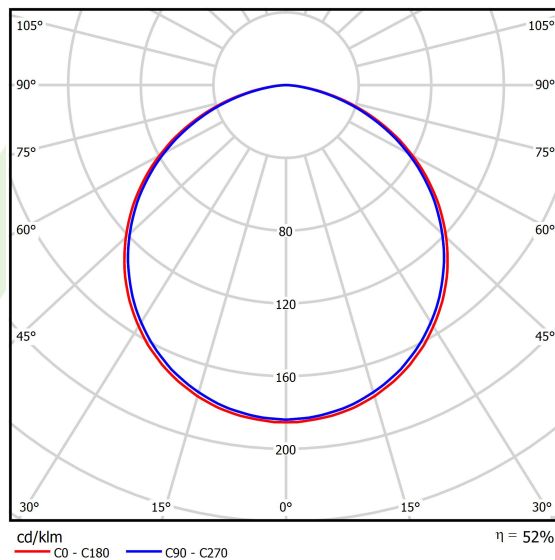

Product information

Category	Architectural luminaires
Family	ARTSHAPE SQ LED
Name	ARTSHAPE SQ LED MEDIUM EDGE SUSPENDED 12000 PLX EDD 34 840 / S-1,5M
Index	19.4017.2623.34

Light and electrical data

Light source	LED
Luminous flux LED [lm]	11880
LED power [W]	84
Luminaire luminous flux [lm]	6230
Power of luminaire [W]	92
Luminaire's light efficiency [lm/W]	67,7
Color of the light [K]	4000
CRI	>80
SDCM (LED sources)	3
Beam angle [°]	(C0-C180) / (C90-C270) - 113,4° / 111,8°
Photobiological risk class (IEC/EN 62471)	RG0
Protection against electric shock	I
Protection degree	IP40
Voltage	220..240 V, 50..60 Hz
Lifetime of LED sources [h]	60000
Lx/By	L80/B10
Operating temperature range [°C]	0 ÷ 30
Driver	DIM DALI (EDD)
Power factor cos φ	>0,95
Circuit load capacity	4 (B10), 6 (B16), 6 (C10), 10 (C16)

Mechanical data

Assembly	surface mounted on slings
Material	aluminum
Color	RAL 9016 (white)
Diffuser	PLX (PMMA opal)
Impact resistant	IK04
Dimensions [mm]	930 x 930 x 85

A graph of light

Accessories

Index 6E1-500OKW1P-5