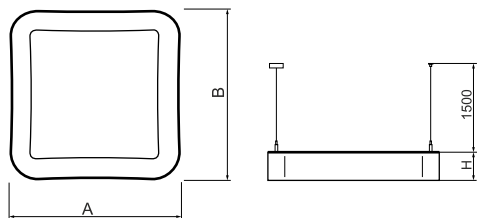

Product information

Category	Architectural luminaires
Family	ARTSHAPE SQ LED
Name	ARTSHAPE SQ LED MEDIUM EDGE SUSPENDED 12000 PLX EDD 34 840 / S-1,5M
Index	19.4017.2623.34

Light and electrical data

Light source	LED
Luminous flux LED [lm]	11880
LED power [W]	84
Luminaire luminous flux [lm]	6230
Power of luminaire [W]	92
Luminaire's light efficiency [lm/W]	67,7
Color of the light [K]	4000
CRI	>80
SDCM (LED sources)	3
Beam angle [°]	(C0-C180) / (C90-C270) - 113,4° / 111,8°
Photobiological risk class (IEC/EN 62471)	RG0
Protection against electric shock	I
Protection degree	IP40
Voltage	220..240 V, 50..60 Hz
Lifetime of LED sources [h]	60000
Lx/By	L80/B10
Operating temperature range [°C]	0 ÷ 30
Driver	DIM DALI (EDD)
Power factor cos φ	>0,95
Circuit load capacity	4 (B10), 6 (B16), 6 (C10), 10 (C16)

Mechanical data

Assembly	surface mounted on slings
Material	aluminum
Color	RAL 9016 (white)
Diffuser	PLX (PMMA opal)
Impact resistant	IK04
Dimensions [mm]	930 x 930 x 85

A graph of light

Accessories

Index 6E1-500OKW1P-5

Name SUSPENSION NEW TYPE-J 34
LENGHT 1,5M WIRE 5X 1-POINT

Index 19.3272.1205.00

Name SUSPENSION NEW TYPE-E
LENGHT-1,5 METER WITHOUT
WIRE 1-POINT