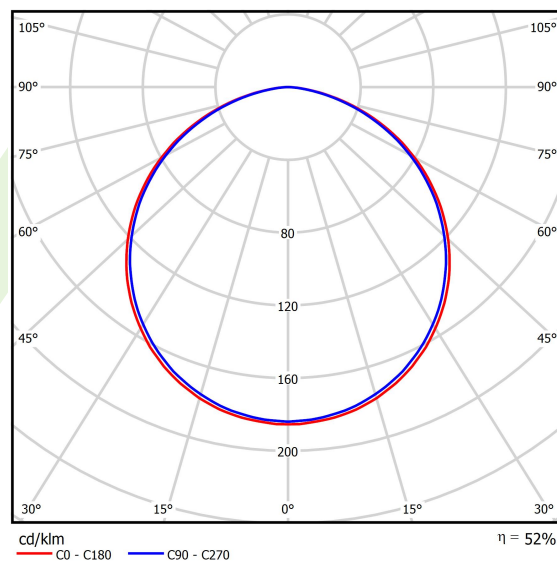

Mechanical data

Assembly	surface mounted on slings
Material	aluminum
Color	RAL 9016 (white)
Diffuser	PLX (PMMA opal)
Impact resistant	IK04
Dimensions [mm]	930 x 930 x 85

A graph of light

Accessories

Index 6E1-500OKW1P-5

Name SUSPENSION NEW TYPE-J 34
LENGHT 1,5M WIRE 5X 1-POINT

Index 19.3272.1205.00

Name SUSPENSION NEW TYPE-E
LENGHT-1,5 METER WITHOUT
WIRE 1-POINT