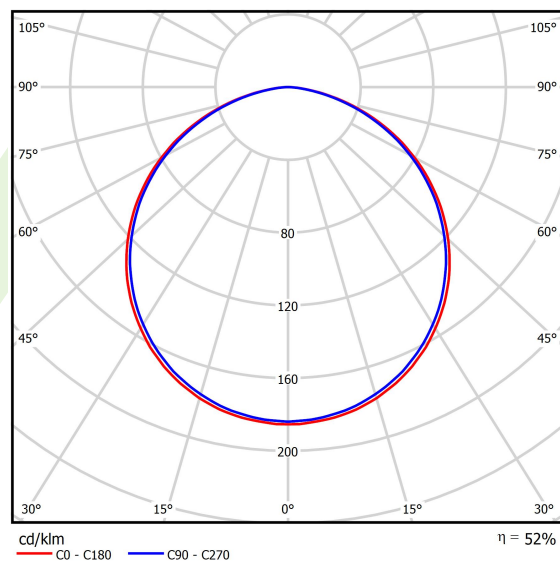

Product information

Category	Architectural luminaires
Family	ARTSHAPE SQ LED
Name	ARTSHAPE SQ LED MEDIUM EDGE SUSPENDED 12000 PLX E 34 830 / S-1,5M
Index	19.4017.2611.34

Light and electrical data

Light source	LED
Luminous flux LED [lm]	11358
LED power [W]	84
Luminaire luminous flux [lm]	5956
Power of luminaire [W]	92
Luminaire's light efficiency [lm/W]	64,7
Color of the light [K]	3000
CRI	>80
SDCM (LED sources)	3
Beam angle [°]	(C0-C180) / (C90-C270) - 113,4° / 111,8°
Photobiological risk class (IEC/EN 62471)	RG0
Protection against electric shock	I
Protection degree	IP40
Voltage	220..240 V, 50..60 Hz
Lifetime of LED sources [h]	60000
Lx/By	L80/B10
Operating temperature range [°C]	0 ÷ 30
Driver	standard on/off (E)
Power factor cos φ	>0,95
Circuit load capacity	9 (B10), 15 (B16), 15 (C10), 24 (C16)

Mechanical data

Assembly	surface mounted on slings
Material	aluminum
Color	RAL 9016 (white)
Diffuser	PLX (PMMA opal)
Impact resistant	IK04
Dimensions [mm]	930 x 930 x 85

A graph of light

Accessories

Index 6E1-500OKW1P-3