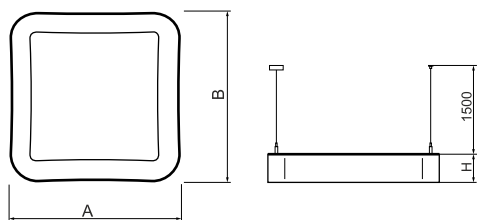

Product information

Category	Architectural luminaires
Family	ARTSHAPE SQ LED
Name	ARTSHAPE SQ LED MEDIUM EDGE SUSPENDED 12000 PLX E 34 830 / S-1,5M
Index	19.4017.2611.34

Light and electrical data

Light source	LED
Luminous flux LED [lm]	11358
LED power [W]	84
Luminaire luminous flux [lm]	5956
Power of luminaire [W]	92
Luminaire's light efficiency [lm/W]	64,7
Color of the light [K]	3000
CRI	>80
SDCM (LED sources)	3
Beam angle [°]	(C0-C180) / (C90-C270) - 113,4° / 111,8°
Photobiological risk class (IEC/EN 62471)	RG0
Protection against electric shock	I
Protection degree	IP40
Voltage	220..240 V, 50..60 Hz
Lifetime of LED sources [h]	60000
Lx/By	L80/B10
Operating temperature range [°C]	0 ÷ 30
Driver	standard on/off (E)
Power factor cos φ	>0,95
Circuit load capacity	9 (B10), 15 (B16), 15 (C10), 24 (C16)

Mechanical data

Assembly	surface mounted on slings
Material	aluminum
Color	RAL 9016 (white)
Diffuser	PLX (PMMA opal)
Impact resistant	IK04
Dimensions [mm]	930 x 930 x 85

A graph of light

Accessories

Index 6E1-500OKW1P-3

Name SUSPENSION NEW TYPE-J 34
LENGHT 1,5M WIRE 3X 1-POINT

Index 19.3272.1205.00

Name SUSPENSION NEW TYPE-E
LENGHT-1,5 METER WITHOUT
WIRE 1-POINT