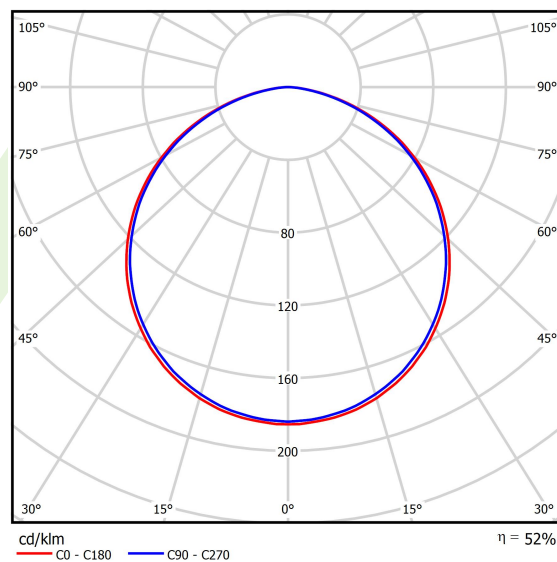

Product information

Category	Architectural luminaires
Family	ARTSHAPE SQ LED
Name	ARTSHAPE SQ LED MEDIUM EDGE SUSPENDED 12000 PLX E 34 830 / S-1,5M
Index	19.4017.2611.34

Light and electrical data

Light source	LED
Luminous flux LED [lm]	11358
LED power [W]	84
Luminaire luminous flux [lm]	5956
Power of luminaire [W]	92
Luminaire's light efficiency [lm/W]	64,7
Color of the light [K]	3000
CRI	>80
SDCM (LED sources)	3
Beam angle [°]	(C0-C180) / (C90-C270) - 113,4° / 111,8°
Photobiological risk class (IEC/EN 62471)	RG0
Protection against electric shock	I
Protection degree	IP40
Voltage	220..240 V, 50..60 Hz
Lifetime of LED sources [h]	60000
Lx/By	L80/B10
Operating temperature range [°C]	0 ÷ 30
Driver	standard on/off (E)
Power factor cos φ	>0,95
Circuit load capacity	9 (B10), 15 (B16), 15 (C10), 24 (C16)

Mechanical data

Assembly	surface mounted on slings
Material	aluminum
Color	RAL 9016 (white)
Diffuser	PLX (PMMA opal)
Impact resistant	IK04
Dimensions [mm]	930 x 930 x 85

A graph of light

Accessories

Index 6E1-500OKW1P-3