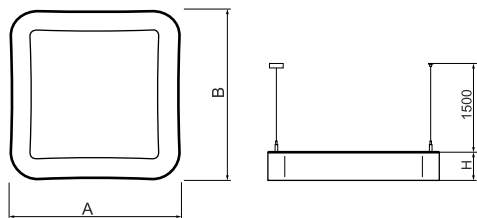

## Product information

Category	<b>Architectural luminaires</b>
Family	<b>ARTSHAPE SQ LED</b>
Name	<b>ARTSHAPE SQ LED MEDIUM EDGE SUSPENDED 12000 PLX E 34 830 / S-1,5M</b>
Index	<b>19.4017.2611.34</b>

## Light and electrical data

Light source	<b>LED</b>
Luminous flux LED [lm]	<b>11358</b>
LED power [W]	<b>84</b>
Luminaire luminous flux [lm]	<b>5956</b>
Power of luminaire [W]	<b>92</b>
Luminaire's light efficiency [lm/W]	<b>64,7</b>
Color of the light [K]	<b>3000</b>
CRI	<b>&gt;80</b>
SDCM (LED sources)	<b>3</b>
Beam angle [°]	<b>(C0-C180) / (C90-C270) - 113,4° / 111,8°</b>
Photobiological risk class (IEC/EN 62471)	<b>RG0</b>
Protection against electric shock	<b>I</b>
Protection degree	<b>IP40</b>
Voltage	<b>220..240 V, 50..60 Hz</b>
Lifetime of LED sources [h]	<b>60000</b>
Lx/By	<b>L80/B10</b>
Operating temperature range [°C]	<b>0 ÷ 30</b>
Driver	<b>standard on/off (E)</b>
Power factor cos φ	<b>&gt;0,95</b>
Circuit load capacity	<b>9 (B10), 15 (B16), 15 (C10), 24 (C16)</b>

**Mechanical data**

Assembly	surface mounted on slings
Material	aluminum
Color	RAL 9016 (white)
Diffuser	PLX (PMMA opal)
Impact resistant	IK04
Dimensions [mm]	930 x 930 x 85

**A graph of light**

**Accessories**