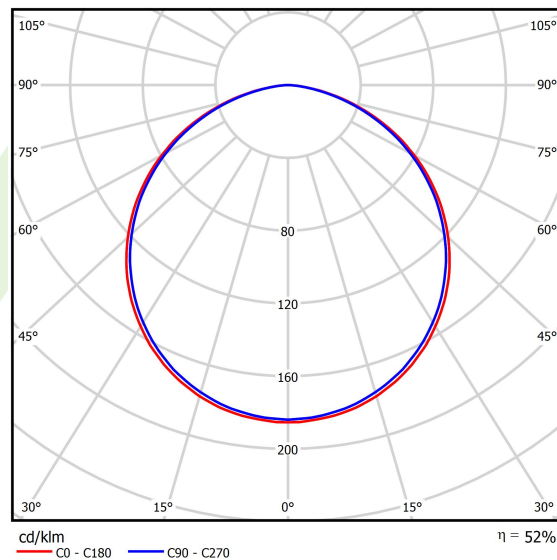

Product information

Category	Architectural luminaires
Family	ARTSHAPE SQ LED
Name	ARTSHAPE SQ LED MEDIUM EDGE SUSPENDED 12000 PLX E 34 830 / S-1,5M
Index	19.4017.2611.34

Light and electrical data

Light source	LED
Luminous flux LED [lm]	11358
LED power [W]	84
Luminaire luminous flux [lm]	5956
Power of luminaire [W]	92
Luminaire's light efficiency [lm/W]	64,7
Color of the light [K]	3000
CRI	>80
SDCM (LED sources)	3
Beam angle [°]	(C0-C180) / (C90-C270) - 113,4° / 111,8°
Photobiological risk class (IEC/EN 62471)	RG0
Protection against electric shock	I
Protection degree	IP40
Voltage	220..240 V, 50..60 Hz
Lifetime of LED sources [h]	60000
Lx/By	L80/B10
Operating temperature range [°C]	0 ÷ 30
Driver	standard on/off (E)
Power factor cos φ	>0,95
Circuit load capacity	9 (B10), 15 (B16), 15 (C10), 24 (C16)

Mechanical data

Assembly	surface mounted on slings
Material	aluminum
Color	RAL 9016 (white)
Diffuser	PLX (PMMA opal)
Impact resistant	IK04
Dimensions [mm]	930 x 930 x 85

A graph of light

Accessories

Index 6E1-500OKW1P-3