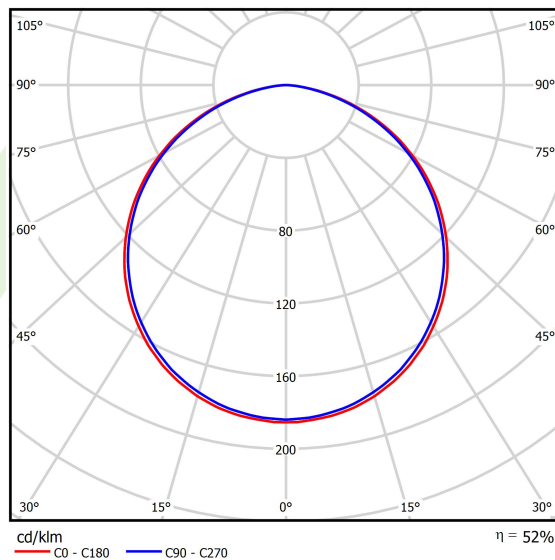

Mechanical data

Assembly	surface mounted on slings
Material	aluminum
Color	RAL 9016 (white)
Diffuser	PLX (PMMA opal)
Impact resistant	IK04
Dimensions [mm]	930 x 930 x 85

A graph of light

Accessories

Index 6E1-500OKW1P-3
Name SUSPENSION NEW TYPE-J 34
LENGHT 1,5M WIRE 3X 1-POINT

Index 19.3272.1205.00
Name SUSPENSION NEW TYPE-E
LENGHT-1,5 METER WITHOUT
WIRE 1-POINT