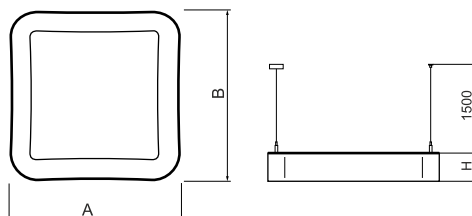

Product information

Category	Architectural luminaires
Family	ARTSHAPE SQ LED
Name	ARTSHAPE SQ LED MEDIUM EDGE SUSPENDED TW 8000 PLX EDD 34 827-865 / S-1,5M
Index	19.4017.2553.34

Light and electrical data

Light source	LED
Luminous flux LED [lm]	7800
LED power [W]	68
Luminaire luminous flux [lm]	4090
Power of luminaire [W]	75
Luminaire's light efficiency [lm/W]	54,5
Color of the light [K]	2700 ÷ 6500
CRI	>80
SDCM (LED sources)	4
Beam angle [°]	(C0-C180) / (C90-C270) - 113,4° / 111,8°
Protection against electric shock	I
Protection degree	IP40
Voltage	220..240 V, 50..60 Hz
Lifetime of LED sources [h]	60000
Lx/By	L80/B10
Operating temperature range [°C]	0 ÷ 30
Driver	DIM DALI (EDD)
Power factor cos φ	>0,95
Circuit load capacity	8 (B10), 14 (B16), 15(C10), 25 (C16)

Mechanical data

Assembly	surface mounted on slings
Material	aluminum
Color	RAL 9016 (white)
Diffuser	PLX (PMMA opal)
Impact resistant	IK04
Dimensions [mm]	930 x 930 x 85

A graph of light

Accessories

Index 6E1-500OKW1P-5

Name SUSPENSION NEW TYPE-J 34
LENGHT 1,5M WIRE 5X 1-POINT

Index 19.3272.1205.00

Name SUSPENSION NEW TYPE-E
LENGHT-1,5 METER WITHOUT
WIRE 1-POINT