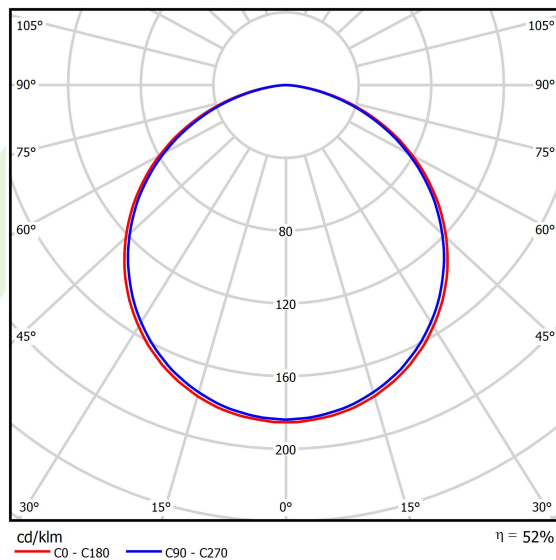

Product information

Category	Architectural luminaires
Family	ARTSHAPE SQ LED
Name	ARTSHAPE SQ LED MEDIUM EDGE SUSPENDED 6000 PLX EDD 34 840 / S-1,5M
Index	19.4017.2323.34

Light and electrical data

Light source	LED
Luminous flux LED [lm]	5940
LED power [W]	46
Luminaire luminous flux [lm]	3115
Power of luminaire [W]	50
Luminaire's light efficiency [lm/W]	62,3
Color of the light [K]	4000
CRI	>80
SDCM (LED sources)	3
Beam angle [°]	(C0-C180) / (C90-C270) - 113,4° / 111,8°
Photobiological risk class (IEC/EN 62471)	RG0
Protection against electric shock	I
Protection degree	IP40
Voltage	220..240 V, 50..60 Hz
Lifetime of LED sources [h]	60000
Lx/By	L80/B10
Operating temperature range [°C]	0 ÷ 30
Driver	DIM DALI (EDD)
Power factor cos φ	>0,95
Circuit load capacity	12 (B10), 20 (B16), 20 (C10), 32 (C16)

Mechanical data

Assembly	surface mounted on slings
Material	aluminum
Color	RAL 9016 (white)
Diffuser	PLX (PMMA opal)
Impact resistant	IK04
Dimensions [mm]	930 x 930 x 85

A graph of light

Accessories

Index 6E1-500OKW1P-5