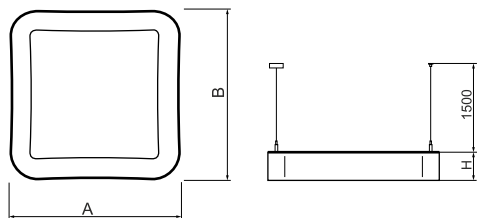

Product information

Category	Architectural luminaires
Family	ARTSHAPE SQ LED
Name	ARTSHAPE SQ LED MEDIUM EDGE SUSPENDED 6000 PLX EDD 34 840 / S-1,5M
Index	19.4017.2323.34

Light and electrical data

Light source	LED
Luminous flux LED [lm]	5940
LED power [W]	46
Luminaire luminous flux [lm]	3115
Power of luminaire [W]	50
Luminaire's light efficiency [lm/W]	62,3
Color of the light [K]	4000
CRI	>80
SDCM (LED sources)	3
Beam angle [°]	(C0-C180) / (C90-C270) - 113,4° / 111,8°
Photobiological risk class (IEC/EN 62471)	RG0
Protection against electric shock	I
Protection degree	IP40
Voltage	220..240 V, 50..60 Hz
Lifetime of LED sources [h]	60000
Lx/By	L80/B10
Operating temperature range [°C]	0 ÷ 30
Driver	DIM DALI (EDD)
Power factor cos φ	>0,95
Circuit load capacity	12 (B10), 20 (B16), 20 (C10), 32 (C16)

Mechanical data

Assembly	surface mounted on slings
Material	aluminum
Color	RAL 9016 (white)
Diffuser	PLX (PMMA opal)
Impact resistant	IK04
Dimensions [mm]	930 x 930 x 85

A graph of light

Accessories

Index 6E1-500OKW1P-5

Name SUSPENSION NEW TYPE-J 34
LENGHT 1,5M WIRE 5X 1-POINT

Index 19.3272.1205.00

Name SUSPENSION NEW TYPE-E
LENGHT-1,5 METER WITHOUT
WIRE 1-POINT