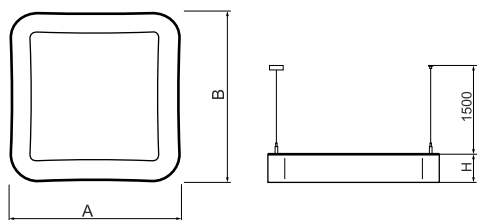

Product information

| | |
|----------|--|
| Category | Architectural luminaires |
| Family | ARTSHAPE SQ LED |
| Name | ARTSHAPE SQ LED MEDIUM EDGE SUSPENDED 6000 PLX EDD 34 840 / S-1,5M |
| Index | 19.4017.2323.34 |

Light and electrical data

| | |
|---|--|
| Light source | LED |
| Luminous flux LED [lm] | 5940 |
| LED power [W] | 46 |
| Luminaire luminous flux [lm] | 3115 |
| Power of luminaire [W] | 50 |
| Luminaire's light efficiency [lm/W] | 62,3 |
| Color of the light [K] | 4000 |
| CRI | >80 |
| SDCM (LED sources) | 3 |
| Beam angle [°] | (C0-C180) / (C90-C270) - 113,4° / 111,8° |
| Photobiological risk class (IEC/EN 62471) | RG0 |
| Protection against electric shock | I |
| Protection degree | IP40 |
| Voltage | 220..240 V, 50..60 Hz |
| Lifetime of LED sources [h] | 60000 |
| Lx/By | L80/B10 |
| Operating temperature range [°C] | 0 ÷ 30 |
| Driver | DIM DALI (EDD) |
| Power factor cos φ | >0,95 |
| Circuit load capacity | 12 (B10), 20 (B16), 20 (C10), 32 (C16) |

Mechanical data

| | |
|------------------|---------------------------|
| Assembly | surface mounted on slings |
| Material | aluminum |
| Color | RAL 9016 (white) |
| Diffuser | PLX (PMMA opal) |
| Impact resistant | IK04 |
| Dimensions [mm] | 930 x 930 x 85 |