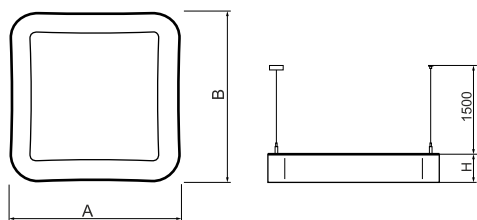

## Light and electrical data

Light source	<b>LED</b>
Luminous flux LED [lm]	<b>5940</b>
LED power [W]	<b>46</b>
Luminaire luminous flux [lm]	<b>3115</b>
Power of luminaire [W]	<b>50</b>
Luminaire's light efficiency [lm/W]	<b>62,3</b>
Color of the light [K]	<b>4000</b>
CRI	<b>&gt;80</b>
SDCM (LED sources)	<b>3</b>
Beam angle [°]	<b>(C0-C180) / (C90-C270) - 113,4° / 111,8°</b>
Photobiological risk class (IEC/EN 62471)	<b>RG0</b>
Protection against electric shock	<b>I</b>
Protection degree	<b>IP40</b>
Voltage	<b>220..240 V, 50..60 Hz</b>
Lifetime of LED sources [h]	<b>60000</b>
Lx/By	<b>L80/B10</b>
Operating temperature range [°C]	<b>0 ÷ 30</b>
Driver	<b>DIM DALI (EDD)</b>
Power factor cos φ	<b>&gt;0,95</b>
Circuit load capacity	<b>12 (B10), 20 (B16), 20 (C10), 32 (C16)</b>

## Mechanical data

Assembly	surface mounted on slings
Material	aluminum
Color	RAL 9016 (white)
Diffuser	PLX (PMMA opal)
Impact resistant	IK04
Dimensions [mm]	930 x 930 x 85