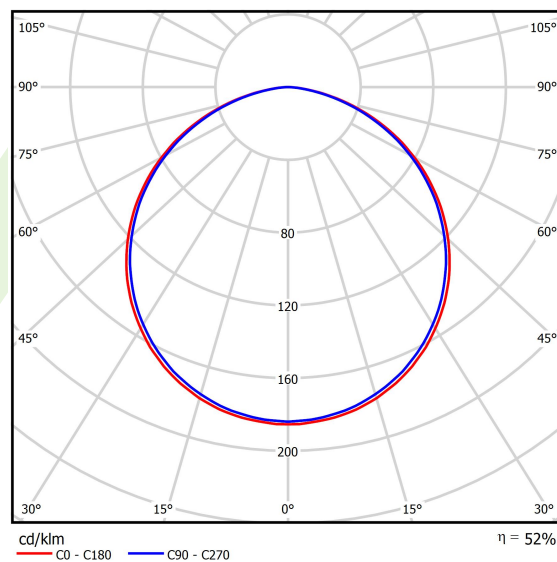

## Light and electrical data

Light source	<b>LED</b>
Luminous flux LED [lm]	<b>5940</b>
LED power [W]	<b>46</b>
Luminaire luminous flux [lm]	<b>3115</b>
Power of luminaire [W]	<b>50</b>
Luminaire's light efficiency [lm/W]	<b>62,3</b>
Color of the light [K]	<b>4000</b>
CRI	<b>&gt;80</b>
SDCM (LED sources)	<b>3</b>
Beam angle [°]	<b>(C0-C180) / (C90-C270) - 113,4° / 111,8°</b>
Photobiological risk class (IEC/EN 62471)	<b>RG0</b>
Protection against electric shock	<b>I</b>
Protection degree	<b>IP40</b>
Voltage	<b>220..240 V, 50..60 Hz</b>
Lifetime of LED sources [h]	<b>60000</b>
Lx/By	<b>L80/B10</b>
Operating temperature range [°C]	<b>0 ÷ 30</b>
Driver	<b>DIM DALI (EDD)</b>
Power factor cos φ	<b>&gt;0,95</b>
Circuit load capacity	<b>12 (B10), 20 (B16), 20 (C10), 32 (C16)</b>

## A graph of light