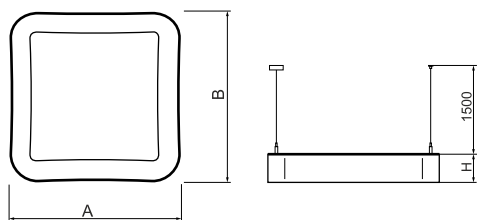

Product information

Category	Architectural luminaires
Family	ARTSHAPE SQ LED
Name	ARTSHAPE SQ LED MEDIUM EDGE SUSPENDED 6000 PLX E 34 840 / S-1,5M
Index	19.4017.2321.34
EAN	5902107170264

Light and electrical data

Light source	LED
Luminous flux LED [lm]	5940
LED power [W]	46
Luminaire luminous flux [lm]	3115
Power of luminaire [W]	50
Luminaire's light efficiency [lm/W]	62,3
Color of the light [K]	4000
CRI	>80
SDCM (LED sources)	3
Beam angle [°]	(C0-C180) / (C90-C270) - 113,4° / 111,8°
Photobiological risk class (IEC/EN 62471)	RG0
Protection against electric shock	I
Protection degree	IP40
Voltage	220..240 V, 50..60 Hz
Lifetime of LED sources [h]	100000
Lx/By	L80/B10
Operating temperature range [°C]	0 ÷ 30
Driver	standard on/off (E)
Power factor cos φ	>0,95
Circuit load capacity	15 (B10), 25 (B16), 24 (C10), 38 (C16)

Mechanical data

Assembly	surface mounted on slings
Material	aluminum
Color	RAL 9016 (white)
Diffuser	PLX (PMMA opal)
Impact resistant	IK04
Weight [kg]	7,13
Dimensions [mm]	930 x 930 x 85

A graph of light