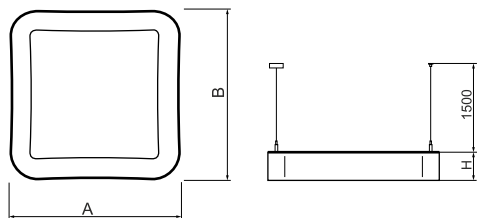

Product information

Category	Architectural luminaires
Family	ARTSHAPE SQ LED
Name	ARTSHAPE SQ LED MEDIUM EDGE SUSPENDED 6000 PLX E 34 840 / S-1,5M
Index	19.4017.2321.34

Light and electrical data

Light source	LED
Luminous flux LED [lm]	5940
LED power [W]	46
Luminaire luminous flux [lm]	3115
Power of luminaire [W]	50
Luminaire's light efficiency [lm/W]	62,3
Color of the light [K]	4000
CRI	>80
SDCM (LED sources)	3
Beam angle [°]	(C0-C180) / (C90-C270) - 113,4° / 111,8°
Photobiological risk class (IEC/EN 62471)	RG0
Protection against electric shock	I
Protection degree	IP40
Voltage	220..240 V, 50..60 Hz
Lifetime of LED sources [h]	60000
Lx/By	L80/B10
Operating temperature range [°C]	0 ÷ 30
Driver	standard on/off (E)
Power factor cos φ	>0,95
Circuit load capacity	15 (B10), 25 (B16), 24 (C10), 38 (C16)

Mechanical data

Assembly	surface mounted on slings
Material	aluminum
Color	RAL 9016 (white)
Diffuser	PLX (PMMA opal)
Impact resistant	IK04
Weight [kg]	7,13
Dimensions [mm]	930 x 930 x 85

A graph of light

Accessories

Index 6E1-500OKW1P-3

Name SUSPENSION NEW TYPE-J 34
LENGHT 1,5M WIRE 3X 1-POINT

Index 19.3272.1205.00

Name SUSPENSION NEW TYPE-E
LENGHT-1,5 METER WITHOUT
WIRE 1-POINT