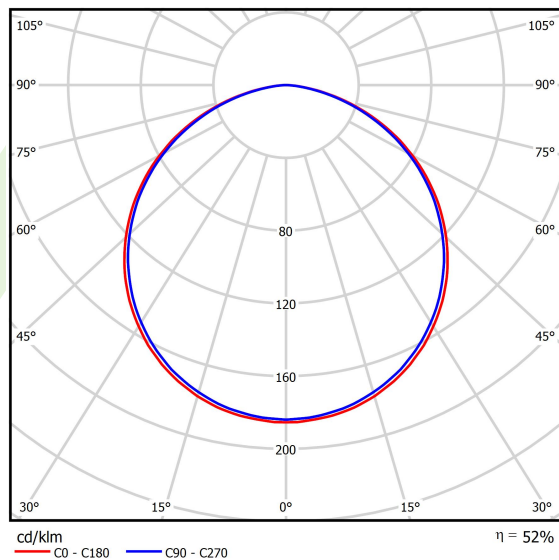

Product information

Category	Architectural luminaires
Family	ARTSHAPE SQ LED
Name	ARTSHAPE SQ LED MEDIUM EDGE SUSPENDED 6000 PLX E 34 840 / S-1,5M
Index	19.4017.2321.34

Light and electrical data

Light source	LED
Luminous flux LED [lm]	5940
LED power [W]	46
Luminaire luminous flux [lm]	3115
Power of luminaire [W]	50
Luminaire's light efficiency [lm/W]	62,3
Color of the light [K]	4000
CRI	>80
SDCM (LED sources)	3
Beam angle [°]	(C0-C180) / (C90-C270) - 113,4° / 111,8°
Photobiological risk class (IEC/EN 62471)	RG0
Protection against electric shock	I
Protection degree	IP40
Voltage	220..240 V, 50..60 Hz
Lifetime of LED sources [h]	60000
Lx/By	L80/B10
Operating temperature range [°C]	0 ÷ 30
Driver	standard on/off (E)
Power factor cos φ	>0,95
Circuit load capacity	15 (B10), 25 (B16), 24 (C10), 38 (C16)

Mechanical data

Assembly	surface mounted on slings
Material	aluminum
Color	RAL 9016 (white)
Diffuser	PLX (PMMA opal)
Impact resistant	IK04
Weight [kg]	7,13
Dimensions [mm]	930 x 930 x 85

A graph of light