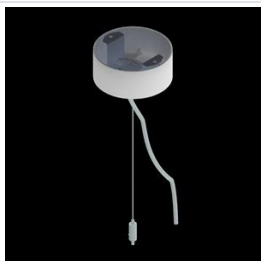

Product: ARTSHAPE SQ LED SMALL EDGE SUSPENDED 4000 PLX E 34 840 / S-1,5M

Index: 19.4017.1721.34

Description

Modernistic architectural luminaire in shapes of popular geometrical figures and fashionable design of simple form. The luminaire is adjusted to be mounted on slings. It is equipped with highly efficient LED light sources. Various options of luminous flux and colour temperature are available. The sides of the shade are made of thin-walled aluminium profile. In combination with a possibility of painting according to RAL palette, the luminaires allow to achieve a unique arrangement of various premises. Perfectly even surface-emitting is made of material which has very good light transmittance factor and has good diffusion parameters. This luminaire is dedicated to room of high stylistic requirements. It is perfect for hotel atrium, office receptions, architectural studios, conference rooms or halls and corridors in exclusive buildings as well as for theatres or modern shops in shopping centres.

Mechanical data

Assembly	surface mounted on slings
Material	aluminum
Color	RAL 9016 (white)
Diffuser	PLX (PMMA opal)
Impact resistant	IK04
Weight [kg]	5,88
Dimensions [mm]	660 x 660 x 85

A graph of light

Accessories

Index 19.3272.0429.34

Name SUSPENSION NEW TYPE-J 34
LENGHT 1,5M WIRE 3X 1-POINT

Index 19.3272.1205.00

Name SUSPENSION NEW TYPE-E
LENGHT-1,5 METER WITHOUT
WIRE 1-POINT