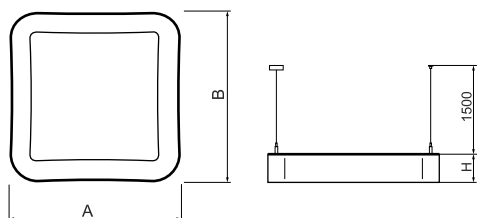

## Product information

Category	Architectural luminaires
Family	ARTSHAPE SQ LED
Name	ARTSHAPE SQ LED SMALL EDGE SUSPENDED 4000 PLX E 34 830 / S-1,5M
Index	19.4017.1711.34

## Light and electrical data

Light source	LED
Luminous flux LED [lm]	3800
LED power [W]	28
Luminaire luminous flux [lm]	1993
Power of luminaire [W]	32
Luminaire's light efficiency [lm/W]	62,3
Color of the light [K]	3000
CRI	>80
SDCM (LED sources)	3
Beam angle [°]	(C0-C180) / (C90-C270) - 113,4° / 111,8°
Photobiological risk class (IEC/EN 62471)	RG0
Protection against electric shock	I
Protection degree	IP40
Voltage	220..240 V, 50..60 Hz
Lifetime of LED sources [h]	60000
Lx/By	L80/B10
Operating temperature range [°C]	0 ÷ 30
Driver	standard on/off (E)
Power factor cos φ	>0,95
Circuit load capacity	22 (B10), 34 (B16), 33 (C10), 54 (C16)

## Mechanical data

Assembly	surface mounted on slings
Material	aluminum
Color	RAL 9016 (white)
Diffuser	PLX (PMMA opal)
Impact resistant	IK04
Dimensions [mm]	660 x 660 x 85