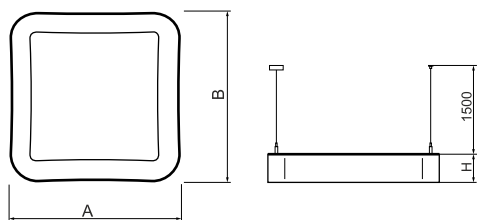

Product information

Category	Architectural luminaires
Family	ARTSHAPE SQ LED
Name	ARTSHAPE SQ LED SMALL EDGE SUSPENDED 4000 PLX E 34 830 / S-1,5M
Index	19.4017.1711.34

Light and electrical data

Light source	LED
Luminous flux LED [lm]	3800
LED power [W]	28
Luminaire luminous flux [lm]	1993
Power of luminaire [W]	32
Luminaire's light efficiency [lm/W]	62,3
Color of the light [K]	3000
CRI	>80
SDCM (LED sources)	3
Beam angle [°]	(C0-C180) / (C90-C270) - 113,4° / 111,8°
Photobiological risk class (IEC/EN 62471)	RG0
Protection against electric shock	I
Protection degree	IP40
Voltage	220..240 V, 50..60 Hz
Lifetime of LED sources [h]	60000
Lx/By	L80/B10
Operating temperature range [°C]	0 ÷ 30
Driver	standard on/off (E)
Power factor cos φ	>0,95
Circuit load capacity	22 (B10), 34 (B16), 33 (C10), 54 (C16)

Mechanical data

Assembly	surface mounted on slings
Material	aluminum
Color	RAL 9016 (white)
Diffuser	PLX (PMMA opal)
Impact resistant	IK04
Dimensions [mm]	660 x 660 x 85

A graph of light

Accessories

Index 6E1-500OKW1P-3

Name SUSPENSION NEW TYPE-J 34
LENGHT 1,5M WIRE 3X 1-POINT

Index 19.3272.1205.00

Name SUSPENSION NEW TYPE-E
LENGHT-1,5 METER WITHOUT
WIRE 1-POINT