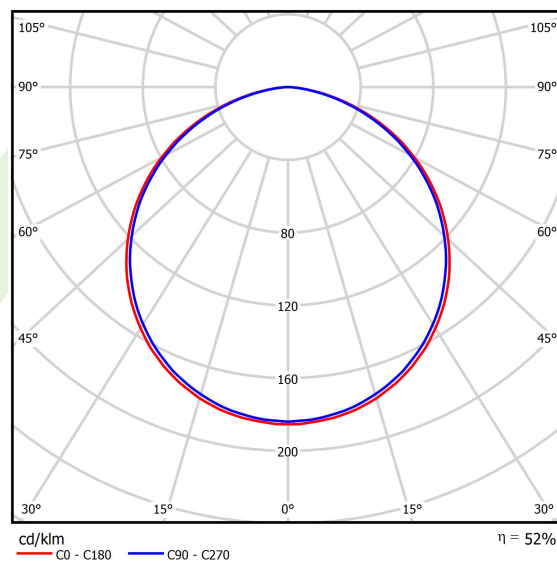

Product information

Category	Architectural luminaires
Family	ARTSHAPE SQ LED
Name	ARTSHAPE SQ LED SMALL EDGE SUSPENDED 4000 PLX E 34 830 / S-1,5M
Index	19.4017.1711.34

Light and electrical data

Light source	LED
Luminous flux LED [lm]	3800
LED power [W]	28
Luminaire luminous flux [lm]	1993
Power of luminaire [W]	32
Luminaire's light efficiency [lm/W]	62,3
Color of the light [K]	3000
CRI	>80
SDCM (LED sources)	3
Beam angle [°]	(C0-C180) / (C90-C270) - 113,4° / 111,8°
Photobiological risk class (IEC/EN 62471)	RG0
Protection against electric shock	I
Protection degree	IP40
Voltage	220..240 V, 50..60 Hz
Lifetime of LED sources [h]	60000
Lx/By	L80/B10
Operating temperature range [°C]	0 ÷ 30
Driver	standard on/off (E)
Power factor cos φ	>0,95
Circuit load capacity	22 (B10), 34 (B16), 33 (C10), 54 (C16)

Mechanical data

Assembly	surface mounted on slings
Material	aluminum
Color	RAL 9016 (white)
Diffuser	PLX (PMMA opal)
Impact resistant	IK04
Dimensions [mm]	660 x 660 x 85

A graph of light

Accessories

Index 6E1-500OKW1P-3