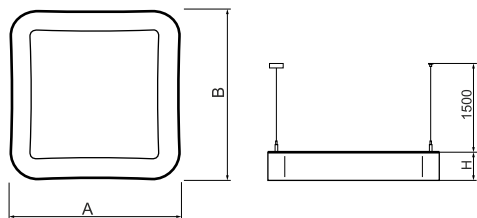

Product information

Category	Architectural luminaires
Family	ARTSHAPE SQ LED
Name	ARTSHAPE SQ LED SMALL EDGE SUSPENDED 8000 PLX E 34 840 / S-1,5M
Index	19.4017.1521.34

Light and electrical data

Light source	LED
Luminous flux LED [lm]	7920
LED power [W]	56
Luminaire luminous flux [lm]	4153
Power of luminaire [W]	65
Luminaire's light efficiency [lm/W]	63,9
Color of the light [K]	4000
CRI	>80
SDCM (LED sources)	3
Beam angle [°]	(C0-C180) / (C90-C270) - 113,4° / 111,8°
Photobiological risk class (IEC/EN 62471)	RG0
Protection against electric shock	I
Protection degree	IP40
Voltage	220..240 V, 50..60 Hz
Lifetime of LED sources [h]	60000
Lx/By	L80/B10
Operating temperature range [°C]	0 ÷ 30
Driver	standard on/off (E)
Power factor cos φ	>0,95
Circuit load capacity	9 (B10), 15 (B16), 15 (C10), 24 (C16)

Mechanical data

Assembly	surface mounted on slings
Material	aluminum
Color	RAL 9016 (white)
Diffuser	PLX (PMMA opal)
Impact resistant	IK04
Weight [kg]	5,3
Dimensions [mm]	660 x 660 x 85

A graph of light

Accessories

Index 6E1-500OKW1P-3

Name SUSPENSION NEW TYPE-J 34
LENGHT 1,5M WIRE 3X 1-POINT

Index 19.3272.1205.00

Name SUSPENSION NEW TYPE-E
LENGHT-1,5 METER WITHOUT
WIRE 1-POINT