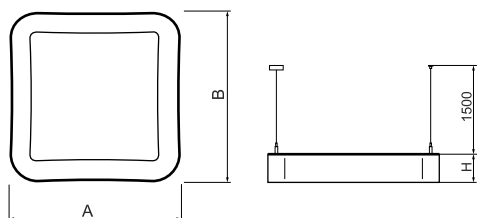

Product information

Category	Architectural luminaires
Family	ARTSHAPE SQ LED
Name	ARTSHAPE SQ LED SMALL EDGE SUSPENDED 8000 PLX E 34 840 / S-1,5M
Index	19.4017.1521.34

Light and electrical data

Light source	LED
Luminous flux LED [lm]	7920
LED power [W]	56
Luminaire luminous flux [lm]	4153
Power of luminaire [W]	65
Luminaire's light efficiency [lm/W]	63,9
Color of the light [K]	4000
CRI	>80
SDCM (LED sources)	3
Beam angle [°]	(C0-C180) / (C90-C270) - 113,4° / 111,8°
Photobiological risk class (IEC/EN 62471)	RG0
Protection against electric shock	I
Protection degree	IP40
Voltage	220..240 V, 50..60 Hz
Lifetime of LED sources [h]	60000
Lx/By	L80/B10
Operating temperature range [°C]	0 ÷ 30
Driver	standard on/off (E)
Power factor cos φ	>0,95
Circuit load capacity	9 (B10), 15 (B16), 15 (C10), 24 (C16)

Mechanical data

Assembly	surface mounted on slings
Material	aluminum
Color	RAL 9016 (white)
Diffuser	PLX (PMMA opal)
Impact resistant	IK04
Weight [kg]	5,3
Dimensions [mm]	660 x 660 x 85

A graph of light

Accessories

Index 6E1-500OKW1P-3

Name SUSPENSION NEW TYPE-J 34
LENGHT 1,5M WIRE 3X 1-POINT

Index 19.3272.1205.00

Name SUSPENSION NEW TYPE-E
LENGHT-1,5 METER WITHOUT
WIRE 1-POINT