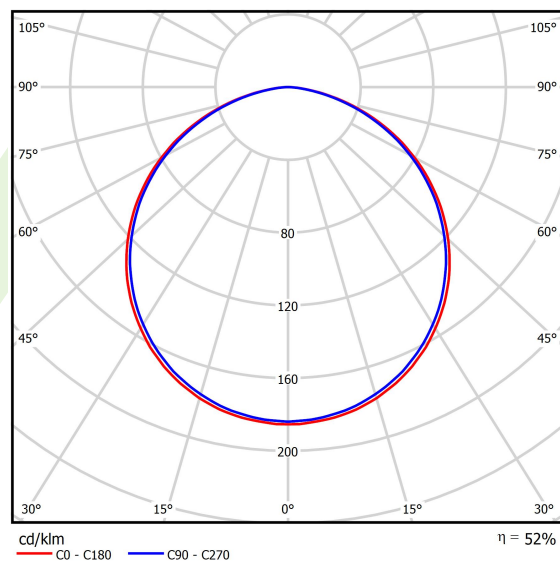

Product information

Category	Architectural luminaires
Family	ARTSHAPE SQ LED
Name	ARTSHAPE SQ LED SMALL EDGE SUSPENDED 8000 PLX E 34 840 / S-1,5M
Index	19.4017.1521.34

Light and electrical data

Light source	LED
Luminous flux LED [lm]	7920
LED power [W]	56
Luminaire luminous flux [lm]	4153
Power of luminaire [W]	65
Luminaire's light efficiency [lm/W]	63,9
Color of the light [K]	4000
CRI	>80
SDCM (LED sources)	3
Beam angle [°]	(C0-C180) / (C90-C270) - 113,4° / 111,8°
Photobiological risk class (IEC/EN 62471)	RG0
Protection against electric shock	I
Protection degree	IP40
Voltage	220..240 V, 50..60 Hz
Lifetime of LED sources [h]	60000
Lx/By	L80/B10
Operating temperature range [°C]	0 ÷ 30
Driver	standard on/off (E)
Power factor cos φ	>0,95
Circuit load capacity	9 (B10), 15 (B16), 15 (C10), 24 (C16)

Mechanical data

Assembly	surface mounted on slings
Material	aluminum
Color	RAL 9016 (white)
Diffuser	PLX (PMMA opal)
Impact resistant	IK04
Weight [kg]	5,3
Dimensions [mm]	660 x 660 x 85

A graph of light