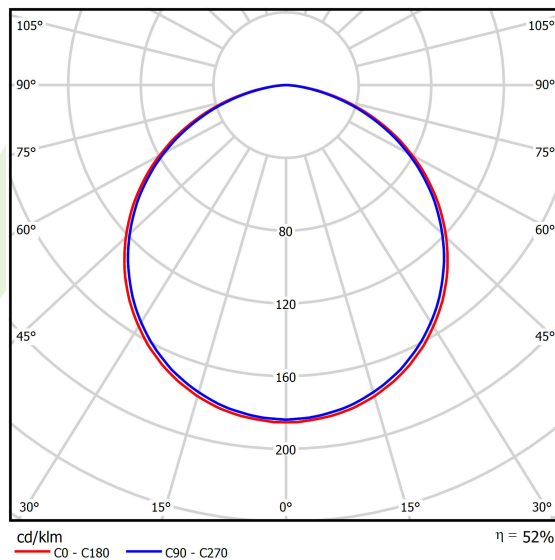

Product information

Category	Architectural luminaires
Family	ARTSHAPE SQ LED
Name	ARTSHAPE SQ LED SMALL EDGE SUSPENDED 8000 PLX E 34 840 / S-1,5M
Index	19.4017.1521.34

Light and electrical data

Light source	LED
Luminous flux LED [lm]	7920
LED power [W]	56
Luminaire luminous flux [lm]	4153
Power of luminaire [W]	65
Luminaire's light efficiency [lm/W]	63,9
Color of the light [K]	4000
CRI	>80
SDCM (LED sources)	3
Beam angle [°]	(C0-C180) / (C90-C270) - 113,4° / 111,8°
Photobiological risk class (IEC/EN 62471)	RG0
Protection against electric shock	I
Protection degree	IP40
Voltage	220..240 V, 50..60 Hz
Lifetime of LED sources [h]	60000
Lx/By	L80/B10
Operating temperature range [°C]	0 ÷ 30
Driver	standard on/off (E)
Power factor cos φ	>0,95
Circuit load capacity	9 (B10), 15 (B16), 15 (C10), 24 (C16)

Mechanical data

Assembly	surface mounted on slings
Material	aluminum
Color	RAL 9016 (white)
Diffuser	PLX (PMMA opal)
Impact resistant	IK04
Weight [kg]	5,3
Dimensions [mm]	660 x 660 x 85

A graph of light