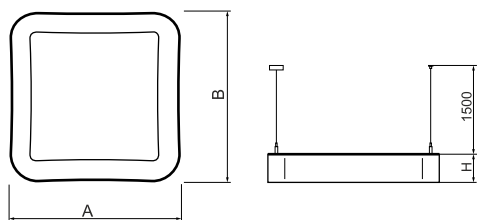

Product information

Category	Architectural luminaires
Family	ARTSHAPE SQ LED
Name	ARTSHAPE SQ LED SMALL EDGE SUSPENDED 8000 PLX E 34 830 / S-1,5M
Index	19.4017.1511.34

Light and electrical data

Light source	LED
Luminous flux LED [lm]	7574
LED power [W]	56
Luminaire luminous flux [lm]	3972
Power of luminaire [W]	65
Luminaire's light efficiency [lm/W]	61,1
Color of the light [K]	3000
CRI	>80
SDCM (LED sources)	3
Beam angle [°]	(C0-C180) / (C90-C270) - 113,4° / 111,8°
Photobiological risk class (IEC/EN 62471)	RG0
Protection against electric shock	I
Protection degree	IP40
Voltage	220..240 V, 50..60 Hz
Lifetime of LED sources [h]	60000
Lx/By	L80/B10
Operating temperature range [°C]	0 ÷ 30
Driver	standard on/off (E)
Power factor cos φ	>0,95
Circuit load capacity	9 (B10), 15 (B16), 15 (C10), 24 (C16)

Mechanical data

Assembly	surface mounted on slings
Material	aluminum
Color	RAL 9016 (white)
Diffuser	PLX (PMMA opal)
Impact resistant	IK04
Dimensions [mm]	660 x 660 x 85

A graph of light

Accessories

Index 6E1-500OKW1P-3

Name SUSPENSION NEW TYPE-J 34
LENGHT 1,5M WIRE 3X 1-POINT

Index 19.3272.1205.00

Name SUSPENSION NEW TYPE-E
LENGHT-1,5 METER WITHOUT
WIRE 1-POINT