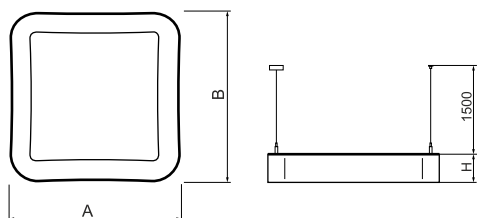

Product information

Category	Architectural luminaires
Family	ARTSHAPE SQ LED
Name	ARTSHAPE SQ LED SMALL EDGE SUSPENDED 8000 PLX E 34 830 / S-1,5M
Index	19.4017.1511.34

Light and electrical data

Light source	LED
Luminous flux LED [lm]	7574
LED power [W]	56
Luminaire luminous flux [lm]	3972
Power of luminaire [W]	65
Luminaire's light efficiency [lm/W]	61,1
Color of the light [K]	3000
CRI	>80
SDCM (LED sources)	3
Beam angle [°]	(C0-C180) / (C90-C270) - 113,4° / 111,8°
Photobiological risk class (IEC/EN 62471)	RG0
Protection against electric shock	I
Protection degree	IP40
Voltage	220..240 V, 50..60 Hz
Lifetime of LED sources [h]	60000
Lx/By	L80/B10
Operating temperature range [°C]	0 ÷ 30
Driver	standard on/off (E)
Power factor cos φ	>0,95
Circuit load capacity	9 (B10), 15 (B16), 15 (C10), 24 (C16)

Mechanical data

Assembly	surface mounted on slings
Material	aluminum
Color	RAL 9016 (white)
Diffuser	PLX (PMMA opal)
Impact resistant	IK04
Dimensions [mm]	660 x 660 x 85

A graph of light

Accessories

Index 6E1-500OKW1P-3