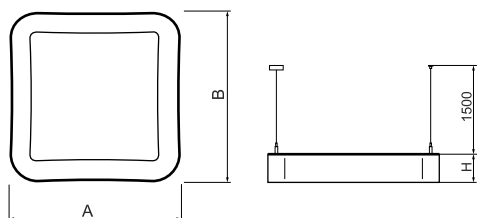

## Product information

Category	Architectural luminaires
Family	ARTSHAPE SQ LED
Name	ARTSHAPE SQ LED SMALL EDGE SUSPENDED 8000 PLX E 34 830 / S-1,5M
Index	19.4017.1511.34

## Light and electrical data

Light source	LED
Luminous flux LED [lm]	7574
LED power [W]	56
Luminaire luminous flux [lm]	3972
Power of luminaire [W]	65
Luminaire's light efficiency [lm/W]	61,1
Color of the light [K]	3000
CRI	>80
SDCM (LED sources)	3
Beam angle [°]	(C0-C180) / (C90-C270) - 113,4° / 111,8°
Photobiological risk class (IEC/EN 62471)	RG0
Protection against electric shock	I
Protection degree	IP40
Voltage	220..240 V, 50..60 Hz
Lifetime of LED sources [h]	60000
Lx/By	L80/B10
Operating temperature range [°C]	0 ÷ 30
Driver	standard on/off (E)
Power factor cos φ	>0,95
Circuit load capacity	9 (B10), 15 (B16), 15 (C10), 24 (C16)

## Mechanical data

Assembly	surface mounted on slings
Material	aluminum
Color	RAL 9016 (white)
Diffuser	PLX (PMMA opal)
Impact resistant	IK04
Dimensions [mm]	660 x 660 x 85