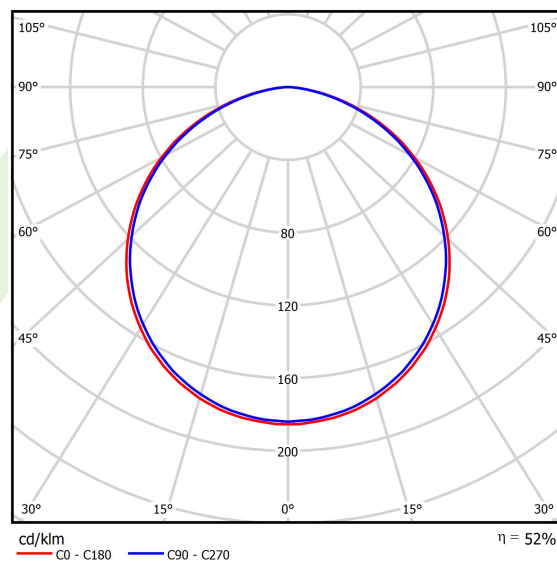

Product information

Category	Architectural luminaires
Family	ARTSHAPE SQ LED
Name	ARTSHAPE SQ LED SMALL EDGE SUSPENDED 8000 PLX E 34 830 / S-1,5M
Index	19.4017.1511.34

Light and electrical data

Light source	LED
Luminous flux LED [lm]	7574
LED power [W]	56
Luminaire luminous flux [lm]	3972
Power of luminaire [W]	65
Luminaire's light efficiency [lm/W]	61,1
Color of the light [K]	3000
CRI	>80
SDCM (LED sources)	3
Beam angle [°]	(C0-C180) / (C90-C270) - 113,4° / 111,8°
Photobiological risk class (IEC/EN 62471)	RG0
Protection against electric shock	I
Protection degree	IP40
Voltage	220..240 V, 50..60 Hz
Lifetime of LED sources [h]	60000
Lx/By	L80/B10
Operating temperature range [°C]	0 ÷ 30
Driver	standard on/off (E)
Power factor cos φ	>0,95
Circuit load capacity	9 (B10), 15 (B16), 15 (C10), 24 (C16)

Mechanical data

Assembly	surface mounted on slings
Material	aluminum
Color	RAL 9016 (white)
Diffuser	PLX (PMMA opal)
Impact resistant	IK04
Dimensions [mm]	660 x 660 x 85

A graph of light

Accessories

Index 6E1-500OKW1P-3