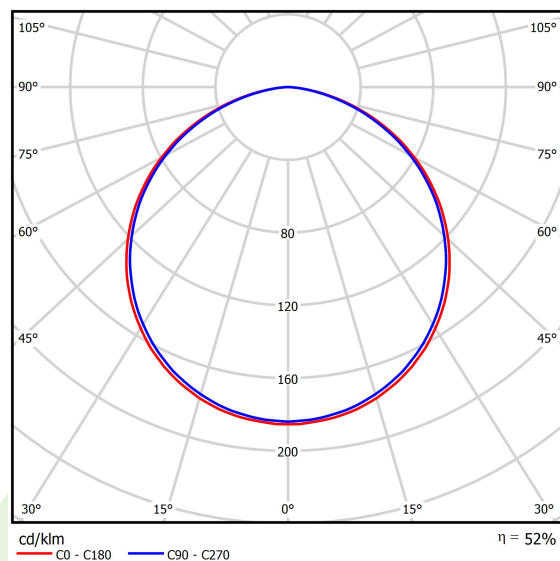

A graph of light