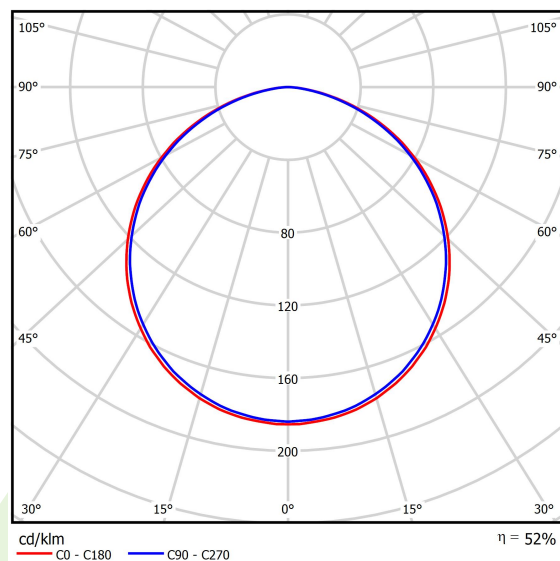

Product information

Category	Architectural luminaires
Family	ARTSHAPE SQ LED
Name	ARTSHAPE SQ LED SMALL EDGE SUSPENDED TW 5500 PLX EDD 34 827-865 / S-1,5M
Index	19.4017.1253.34

Light and electrical data

Light source	LED
Luminous flux LED [lm]	5400
LED power [W]	47
Luminaire luminous flux [lm]	2832
Power of luminaire [W]	52
Luminaire's light efficiency [lm/W]	54,5
Color of the light [K]	2700 ÷ 6500
CRI	>80
SDCM (LED sources)	4
Beam angle [°]	(C0-C180) / (C90-C270) - 113,4° / 111,8°
Protection against electric shock	I
Protection degree	IP40
Voltage	220..240 V, 50..60 Hz
Lifetime of LED sources [h]	60000
Lx/By	L80/B10
Operating temperature range [°C]	0 ÷ 30
Driver	DIM DALI (EDD)
Power factor cos φ	>0,95
Circuit load capacity	8 (B10), 14 (B16), 15(C10), 25 (C16)

Mechanical data

Assembly	surface mounted on slings
Material	aluminum
Color	RAL 9016 (white)
Diffuser	PLX (PMMA opal)
Impact resistant	IK04
Dimensions [mm]	660 x 660 x 85

A graph of light

Accessories

Index 6E1-500OKW1P-5