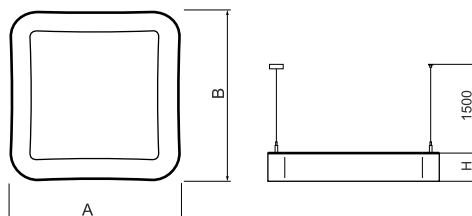

Product information

Category	Architectural luminaires
Family	ARTSHAPE SQ LED
Name	ARTSHAPE SQ LED SMALL EDGE SUSPENDED TW 5500 PLX EDD 34 827-865 / S-1,5M
Index	19.4017.1253.34

Light and electrical data

Light source	LED
Luminous flux LED [lm]	5400
LED power [W]	47
Luminaire luminous flux [lm]	2832
Power of luminaire [W]	52
Luminaire's light efficiency [lm/W]	54,5
Color of the light [K]	2700 ÷ 6500
CRI	>80
SDCM (LED sources)	4
Beam angle [°]	(C0-C180) / (C90-C270) - 113,4° / 111,8°
Protection against electric shock	I
Protection degree	IP40
Voltage	220..240 V, 50..60 Hz
Lifetime of LED sources [h]	60000
Lx/By	L80/B10
Operating temperature range [°C]	0 ÷ 30
Driver	DIM DALI (EDD)
Power factor cos φ	>0,95
Circuit load capacity	8 (B10), 14 (B16), 15(C10), 25 (C16)

Mechanical data

Assembly	surface mounted on slings
Material	aluminum
Color	RAL 9016 (white)
Diffuser	PLX (PMMA opal)
Impact resistant	IK04
Dimensions [mm]	660 x 660 x 85

A graph of light

Accessories

Index 6E1-500OKW1P-5