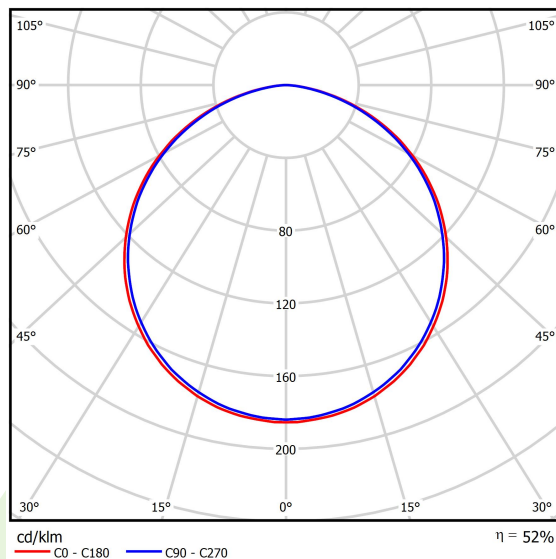

A graph of light