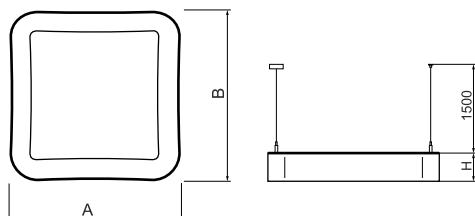

Product information

Category	Architectural luminaires
Family	ARTSHAPE SQ LED
Name	ARTSHAPE SQ LED SMALL EDGE SUSPENDED TW 5500 PLX EDD 34 827-865 / S-1,5M
Index	19.4017.1253.34

Light and electrical data

Light source	LED
Luminous flux LED [lm]	5400
LED power [W]	47
Luminaire luminous flux [lm]	2832
Power of luminaire [W]	52
Luminaire's light efficiency [lm/W]	54,5
Color of the light [K]	2700 ÷ 6500
CRI	>80
SDCM (LED sources)	4
Beam angle [°]	(C0-C180) / (C90-C270) - 113,4° / 111,8°
Protection against electric shock	I
Protection degree	IP40
Voltage	220..240 V, 50..60 Hz
Lifetime of LED sources [h]	60000
Lx/By	L80/B10
Operating temperature range [°C]	0 ÷ 30
Driver	DIM DALI (EDD)
Power factor cos φ	>0,95
Circuit load capacity	8 (B10), 14 (B16), 15(C10), 25 (C16)

Mechanical data

Assembly	surface mounted on slings
Material	aluminum
Color	RAL 9016 (white)
Diffuser	PLX (PMMA opal)
Impact resistant	IK04
Dimensions [mm]	660 x 660 x 85

A graph of light

Accessories

Index 6E1-5000KW1P-5