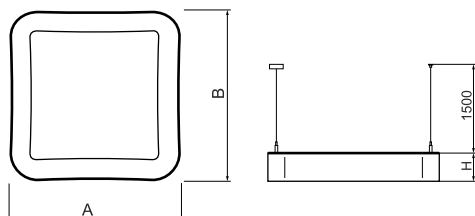

Product information

Category	Architectural luminaires
Family	ARTSHAPE SQ LED
Name	ARTSHAPE SQ LED SMALL EDGE SUSPENDED TW 5500 PLX EDD 34 827-865 / S-1,5M
Index	19.4017.1253.34

Light and electrical data

Light source	LED
Luminous flux LED [lm]	5400
LED power [W]	47
Luminaire luminous flux [lm]	2832
Power of luminaire [W]	52
Luminaire's light efficiency [lm/W]	54,5
Color of the light [K]	2700 ÷ 6500
CRI	>80
SDCM (LED sources)	4
Beam angle [°]	(C0-C180) / (C90-C270) - 113,4° / 111,8°
Protection against electric shock	I
Protection degree	IP40
Voltage	220..240 V, 50..60 Hz
Lifetime of LED sources [h]	60000
Lx/By	L80/B10
Operating temperature range [°C]	0 ÷ 30
Driver	DIM DALI (EDD)
Power factor cos φ	>0,95
Circuit load capacity	8 (B10), 14 (B16), 15(C10), 25 (C16)

Mechanical data

Assembly	surface mounted on slings
Material	aluminum
Color	RAL 9016 (white)
Diffuser	PLX (PMMA opal)
Impact resistant	IK04
Dimensions [mm]	660 x 660 x 85

A graph of light

Accessories

Index 6E1-500OKW1P-5