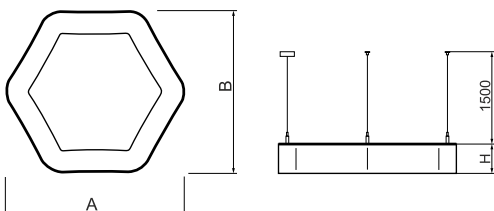

Product information

Category	Architectural luminaires
Family	ARTSHAPE SIX LED
Name	ARTSHAPE SIX LED LARGE EDGE UP&DOWN 5200/12000 PLX E 34 840 / S-1,5M
Index	19.4016.3321.34

Light and electrical data

Light source	LED
Luminous flux LED [lm]	5320/11880
LED power [W]	40/84
Luminaire luminous flux [lm]	10951
Power of luminaire [W]	138
Luminaire's light efficiency [lm/W]	79,4
Color of the light [K]	4000
CRI	>80
SDCM (LED sources)	4
Beam angle [°]	(C0-C180) / (C90-C270) - 113,4° / 111,8°
Protection against electric shock	I
Protection degree	IP40
Voltage	220..240 V, 50..60 Hz
Lifetime of LED sources [h]	100000
Lx/By	L80/B10
Operating temperature range [°C]	0 ÷ 30
Driver	standard on/off (E)
Power factor cos φ	>0,95
Circuit load capacity	5 (B10), 7 (B16), 8 (C10), 12 (C16)

Mechanical data

Assembly	surface mounted on slings
Material	aluminum
Color	RAL 9016 (white)
Diffuser	PLX (PMMA opal)
Impact resistant	IK04
Dimensions [mm]	1170 x 1043 x 85

A graph of light

Accessories

Index 6E1-500OKW1P-3