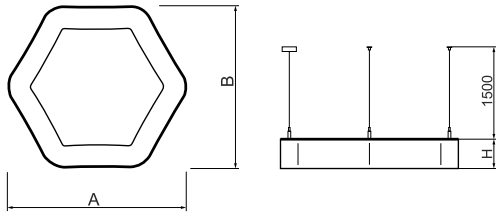

Product information

Category	Architectural luminaires
Family	ARTSHAPE SIX LED
Name	ARTSHAPE SIX LED LARGE EDGE UP&DOWN 5200/12000 PLX E 34 840 / S-1,5M
Index	19.4016.3321.34
EAN	5902107224998

Light and electrical data

Light source	LED
Luminous flux LED [lm]	5320/11880
LED power [W]	40/84
Luminaire luminous flux [lm]	10951
Power of luminaire [W]	138
Luminaire's light efficiency [lm/W]	79,4
Color of the light [K]	4000
CRI	>80
Beam angle [°]	(C0-C180) / (C90-C270) - 113,4° / 111,8°
Protection against electric shock	I
Protection degree	IP40
Voltage	220..240 V, 50..60 Hz
Lifetime of LED sources [h]	100000
Lx/By	L80/B10
Operating temperature range [°C]	0 ÷ 30
Driver	standard on/off (E)
Power factor cos φ	>0,95
Circuit load capacity	5 (B10), 7 (B16), 8 (C10), 12 (C16)

Mechanical data

Assembly	surface mounted on slings
Material	aluminum
Color	RAL 9016 (white)
Diffuser	PLX (PMMA opal)
Impact resistant	IK04
Dimensions [mm]	1170 x 1043 x 85

A graph of light

Accessories

Index 19.3272.0429.34
Name SUSPENSION NEW TYPE-J 34
LENGHT 1,5M WIRE 3X 1-POINT