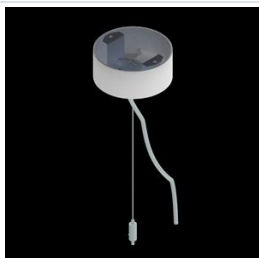

Product information

Category	Architectural luminaires
Family	ARTSHAPE SIX LED
Name	ARTSHAPE SIX LED LARGE EDGE UP&DOWN 5200/12000 PLX E 34 840 / S-1,5M
Index	19.4016.3321.34

Light and electrical data

Light source	LED
Luminous flux LED [lm]	5320/11880
LED power [W]	40/84
Luminaire luminous flux [lm]	10951
Power of luminaire [W]	138
Luminaire's light efficiency [lm/W]	79,4
Color of the light [K]	4000
CRI	>80
SDCM (LED sources)	4
Beam angle [°]	(C0-C180) / (C90-C270) - 113,4° / 111,8°
Protection against electric shock	I
Protection degree	IP40
Voltage	220..240 V, 50..60 Hz
Lifetime of LED sources [h]	100000
Lx/By	L80/B10
Operating temperature range [°C]	0 ÷ 30
Driver	standard on/off (E)
Power factor cos φ	>0,95
Circuit load capacity	5 (B10), 7 (B16), 8 (C10), 12 (C16)

Mechanical data

Assembly	surface mounted on slings
Material	aluminum
Color	RAL 9016 (white)
Diffuser	PLX (PMMA opal)
Impact resistant	IK04
Dimensions [mm]	1170 x 1043 x 85

A graph of light

Accessories

Index 6E1-500OKW1P-3

Name SUSPENSION NEW TYPE-J 34
LENGHT 1,5M WIRE 3X 1-POINT

Index 19.3272.1205.00

Name SUSPENSION NEW TYPE-E
LENGHT-1,5 METER WITHOUT
WIRE 1-POINT