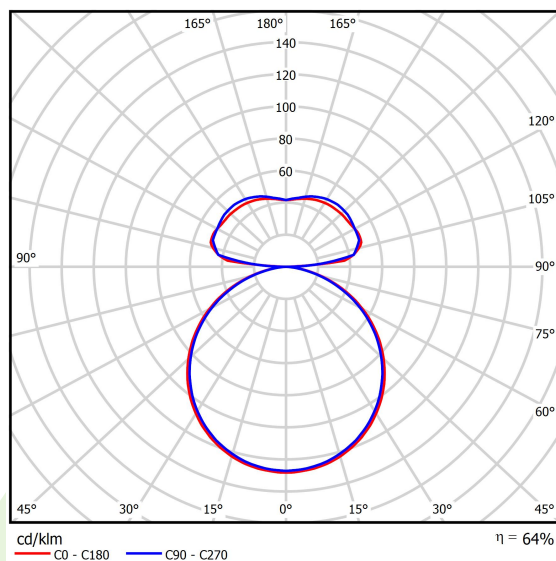

Product information

Category	Architectural luminaires
Family	ARTSHAPE SIX LED
Name	ARTSHAPE SIX LED LARGE EDGE UP&DOWN 5200/12000 PLX E 34 840 / S-1,5M
Index	19.4016.3321.34

Light and electrical data

Light source	LED
Luminous flux LED [lm]	5320/11880
LED power [W]	40/84
Luminaire luminous flux [lm]	10951
Power of luminaire [W]	138
Luminaire's light efficiency [lm/W]	79,4
Color of the light [K]	4000
CRI	>80
SDCM (LED sources)	4
Beam angle [°]	(C0-C180) / (C90-C270) - 113,4° / 111,8°
Protection against electric shock	I
Protection degree	IP40
Voltage	220..240 V, 50..60 Hz
Lifetime of LED sources [h]	100000
Lx/By	L80/B10
Operating temperature range [°C]	0 ÷ 30
Driver	standard on/off (E)
Power factor cos φ	>0,95
Circuit load capacity	5 (B10), 7 (B16), 8 (C10), 12 (C16)

Mechanical data

Assembly	surface mounted on slings
Material	aluminum
Color	RAL 9016 (white)
Diffuser	PLX (PMMA opal)
Impact resistant	IK04
Dimensions [mm]	1170 x 1043 x 85

A graph of light

Accessories

Index 6E1-500OKW1P-3