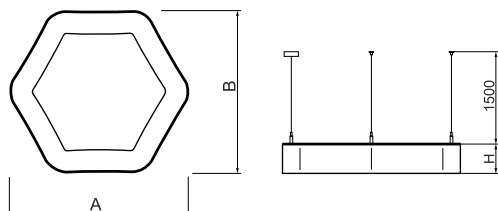

Product information

Category	Architectural luminaires
Family	ARTSHAPE SIX LED
Name	ARTSHAPE SIX LED LARGE EDGE UP&DOWN 5200/12000 PLX E 34 840 / S-1,5M
Index	19.4016.3321.34

Light and electrical data

Light source	LED
Luminous flux LED [lm]	5320/11880
LED power [W]	40/84
Luminaire luminous flux [lm]	10951
Power of luminaire [W]	138
Luminaire's light efficiency [lm/W]	79,4
Color of the light [K]	4000
CRI	>80
SDCM (LED sources)	4
Beam angle [°]	(C0-C180) / (C90-C270) - 113,4° / 111,8°
Protection against electric shock	I
Protection degree	IP40
Voltage	220..240 V, 50..60 Hz
Lifetime of LED sources [h]	35000
Lx/By	L80/B10
Operating temperature range [°C]	0 ÷ 30
Driver	standard on/off (E)
Power factor cos φ	>0,95
Circuit load capacity	5 (B10), 7 (B16), 8 (C10), 12 (C16)

Mechanical data

Assembly	surface mounted on slings
Material	aluminum
Color	RAL 9016 (white)
Diffuser	PLX (PMMA opal)
Impact resistant	IK04
Dimensions [mm]	1170 x 1043 x 85

A graph of light

Accessories

Index 6E1-500OKW1P-3

Name SUSPENSION NEW TYPE-J 34
LENGHT 1,5M WIRE 3X 1-POINT

Index 19.3272.1205.00

Name SUSPENSION NEW TYPE-E
LENGHT-1,5 METER WITHOUT
WIRE 1-POINT