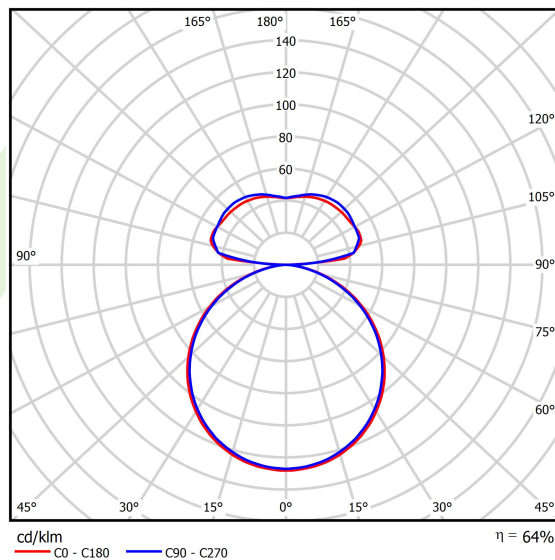

Mechanical data

Assembly	surface mounted on slings
Material	aluminum
Color	RAL 9016 (white)
Diffuser	PLX (PMMA opal)
Impact resistant	IK04
Dimensions [mm]	1170 x 1043 x 85

A graph of light

Accessories

Index 19.3272.0429.34

Name SUSPENSION NEW TYPE-J 34
LENGHT 1,5M WIRE 3X 1-POINT

Index 19.3272.1205.00

Name SUSPENSION NEW TYPE-E
LENGHT-1,5 METER WITHOUT
WIRE 1-POINT