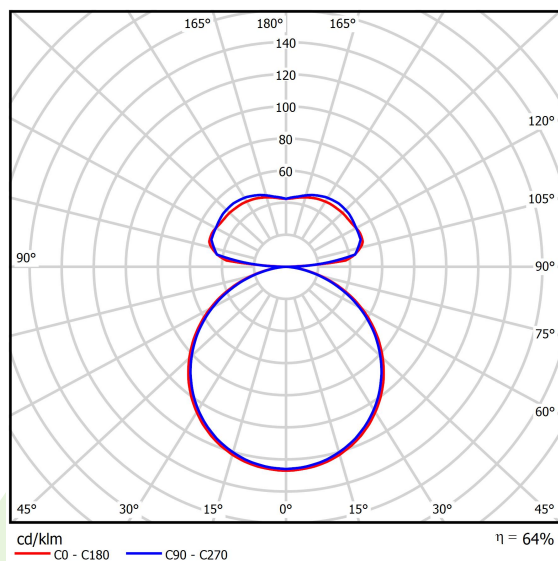

## Light and electrical data

Light source	<b>LED</b>
Luminous flux LED [lm]	<b>4104/8910</b>
LED power [W]	<b>31/64</b>
Luminaire luminous flux [lm]	<b>8313</b>
Power of luminaire [W]	<b>105</b>
Luminaire's light efficiency [lm/W]	<b>79,2</b>
Color of the light [K]	<b>4000</b>
CRI	<b>&gt;80</b>
SDCM (LED sources)	<b>4</b>
Beam angle [°]	<b>(C0-C180) / (C90-C270) - 113,4° / 111,8°</b>
Protection against electric shock	<b>I</b>
Protection degree	<b>IP40</b>
Voltage	<b>220..240 V, 50..60 Hz</b>
Lifetime of LED sources [h]	<b>35000</b>
Lx/By	<b>L80/B10</b>
Operating temperature range [°C]	<b>0 ÷ 30</b>
Driver	<b>standard on/off (E)</b>
Power factor cos φ	<b>&gt;0,95</b>
Circuit load capacity	<b>5 (B10), 7 (B16), 8 (C10), 12 (C16)</b>

## A graph of light