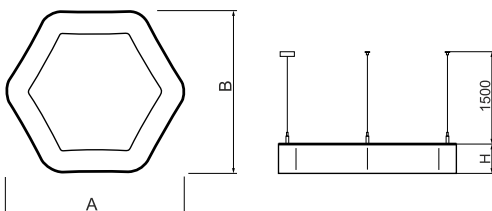

Product information

Category	Architectural luminaires
Family	ARTSHAPE SIX LED
Name	ARTSHAPE SIX LED MEDIUM EDGE UP&DOWN 4000/9000 PLX E 34 840 / S-1,5M
Index	19.4016.2221.34

Light and electrical data

Light source	LED
Luminous flux LED [lm]	4104/8910
LED power [W]	31/64
Luminaire luminous flux [lm]	8313
Power of luminaire [W]	105
Luminaire's light efficiency [lm/W]	79,2
Color of the light [K]	4000
CRI	>80
SDCM (LED sources)	4
Beam angle [°]	(C0-C180) / (C90-C270) - 113,4° / 111,8°
Protection against electric shock	I
Protection degree	IP40
Voltage	220..240 V, 50..60 Hz
Lifetime of LED sources [h]	35000
Lx/By	L80/B10
Operating temperature range [°C]	0 ÷ 30
Driver	standard on/off (E)
Power factor cos φ	>0,95
Circuit load capacity	5 (B10), 7 (B16), 8 (C10), 12 (C16)

Mechanical data

Assembly	surface mounted on slings
Material	aluminum
Color	RAL 9016 (white)
Diffuser	PLX (PMMA opal)
Impact resistant	IK04
Dimensions [mm]	900 x 809 x 85

A graph of light

Accessories

Index 6E1-500OKW1P-3

Name SUSPENSION NEW TYPE-J 34
LENGHT 1,5M WIRE 3X 1-POINT

Index 19.3272.1205.00

Name SUSPENSION NEW TYPE-E
LENGHT-1,5 METER WITHOUT
WIRE 1-POINT