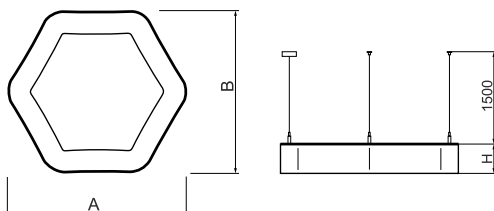

## Product information

Category	<b>Architectural luminaires</b>
Family	<b>ARTSHAPE SIX LED</b>
Name	<b>ARTSHAPE SIX LED MEDIUM EDGE UP&amp;DOWN 4000/9000 PLX E 34 840 / S-1,5M</b>
Index	<b>19.4016.2221.34</b>

## Light and electrical data

Light source	<b>LED</b>
Luminous flux LED [lm]	<b>4104/8910</b>
LED power [W]	<b>31/64</b>
Luminaire luminous flux [lm]	<b>8313</b>
Power of luminaire [W]	<b>105</b>
Luminaire's light efficiency [lm/W]	<b>79,2</b>
Color of the light [K]	<b>4000</b>
CRI	<b>&gt;80</b>
SDCM (LED sources)	<b>4</b>
Beam angle [°]	<b>(C0-C180) / (C90-C270) - 113,4° / 111,8°</b>
Protection against electric shock	<b>I</b>
Protection degree	<b>IP40</b>
Voltage	<b>220..240 V, 50..60 Hz</b>
Lifetime of LED sources [h]	<b>35000</b>
Lx/By	<b>L80/B10</b>
Operating temperature range [°C]	<b>0 ÷ 30</b>
Driver	<b>standard on/off (E)</b>
Power factor cos φ	<b>&gt;0,95</b>
Circuit load capacity	<b>5 (B10), 7 (B16), 8 (C10), 12 (C16)</b>

## Mechanical data

Assembly	<b>surface mounted on slings</b>
Material	<b>aluminum</b>
Color	<b>RAL 9016 (white)</b>
Diffuser	<b>PLX (PMMA opal)</b>
Impact resistant	<b>IK04</b>
Dimensions [mm]	<b>900 x 809 x 85</b>