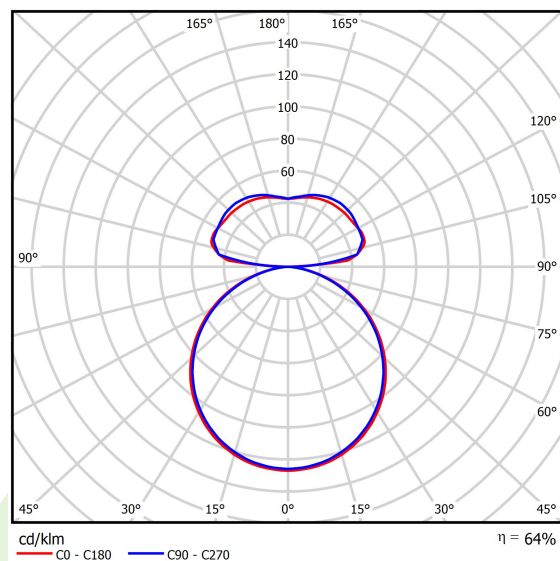

Product information

Category	Architectural luminaires
Family	ARTSHAPE SIX LED
Name	ARTSHAPE SIX LED MEDIUM EDGE UP&DOWN 4000/9000 PLX E 34 840 / S-1,5M
Index	19.4016.2221.34

Light and electrical data

Light source	LED
Luminous flux LED [lm]	4104/8910
LED power [W]	31/64
Luminaire luminous flux [lm]	8313
Power of luminaire [W]	105
Luminaire's light efficiency [lm/W]	79,2
Color of the light [K]	4000
CRI	>80
SDCM (LED sources)	4
Beam angle [°]	(C0-C180) / (C90-C270) - 113,4° / 111,8°
Protection against electric shock	I
Protection degree	IP40
Voltage	220..240 V, 50..60 Hz
Lifetime of LED sources [h]	35000
Lx/By	L80/B10
Operating temperature range [°C]	0 ÷ 30
Driver	standard on/off (E)
Power factor cos φ	>0,95
Circuit load capacity	5 (B10), 7 (B16), 8 (C10), 12 (C16)

Mechanical data

Assembly	surface mounted on slings
Material	aluminum
Color	RAL 9016 (white)
Diffuser	PLX (PMMA opal)
Impact resistant	IK04
Dimensions [mm]	900 x 809 x 85

A graph of light

Accessories

Index 6E1-500OKW1P-3

Name SUSPENSION NEW TYPE-J 34
LENGHT 1,5M WIRE 3X 1-POINT

Index 19.3272.1205.00

Name SUSPENSION NEW TYPE-E
LENGHT-1,5 METER WITHOUT
WIRE 1-POINT