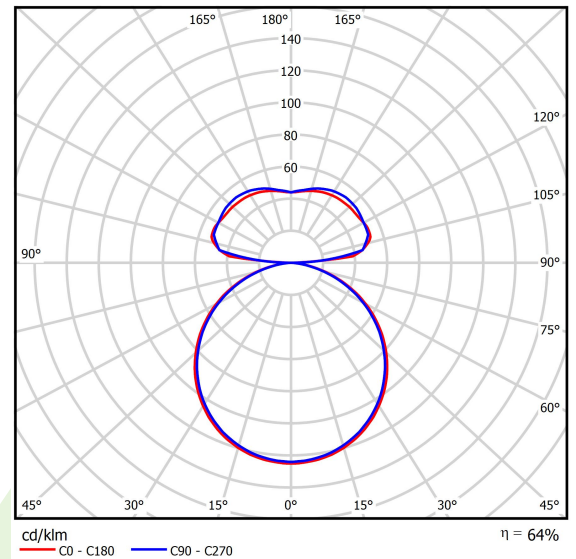

Product information

Category	Architectural luminaires
Family	ARTSHAPE SIX LED
Name	ARTSHAPE SIX LED SMALL EDGE UP&DOWN 2800/6000 PLX E 34 840 / S-1,5M
Index	19.4016.1121.34

Light and electrical data

Light source	LED
Luminous flux LED [lm]	2888/5940
LED power [W]	22/46
Luminaire luminous flux [lm]	5678
Power of luminaire [W]	75
Luminaire's light efficiency [lm/W]	75,7
Color of the light [K]	4000
CRI	>80
SDCM (LED sources)	4
Beam angle [°]	(C0-C180) / (C90-C270) - 113,4° / 111,8°
Protection against electric shock	I
Protection degree	IP40
Voltage	220..240 V, 50..60 Hz
Lifetime of LED sources [h]	35000
Lx/By	L80/B10
Operating temperature range [°C]	0 ÷ 30
Driver	standard on/off (E)
Power factor cos φ	>0,95
Circuit load capacity	6 (B10), 11 (B16), 9 (C10), 15 (C16)

Mechanical data

Assembly	surface mounted on slings
Material	aluminum
Color	RAL 9016 (white)
Diffuser	PLX (PMMA opal)
Impact resistant	IK04
Dimensions [mm]	650 x 592 x 85

A graph of light

Accessories

Index 6E1-5000KW1P-3