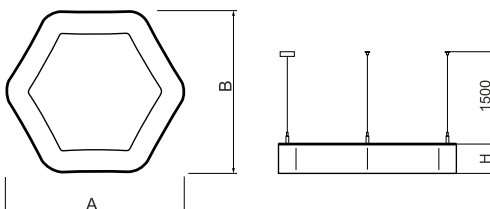

Product information

Category	Architectural luminaires
Family	ARTSHAPE SIX LED
Name	ARTSHAPE SIX LED SMALL EDGE UP&DOWN 2800/6000 PLX E 34 840 / S-1,5M
Index	19.4016.1121.34

Light and electrical data

Light source	LED
Luminous flux LED [lm]	2888/5940
LED power [W]	22/46
Luminaire luminous flux [lm]	5678
Power of luminaire [W]	75
Luminaire's light efficiency [lm/W]	75,7
Color of the light [K]	4000
CRI	>80
SDCM (LED sources)	4
Beam angle [°]	(C0-C180) / (C90-C270) - 113,4° / 111,8°
Protection against electric shock	I
Protection degree	IP40
Voltage	220..240 V, 50..60 Hz
Lifetime of LED sources [h]	35000
Lx/By	L80/B10
Operating temperature range [°C]	0 ÷ 30
Driver	standard on/off (E)
Power factor cos φ	>0,95
Circuit load capacity	6 (B10), 11 (B16), 9 (C10), 15 (C16)

Mechanical data

Assembly	surface mounted on slings
Material	aluminum
Color	RAL 9016 (white)
Diffuser	PLX (PMMA opal)
Impact resistant	IK04
Dimensions [mm]	650 x 592 x 85

A graph of light

Accessories

Index 6E1-500OKW1P-3