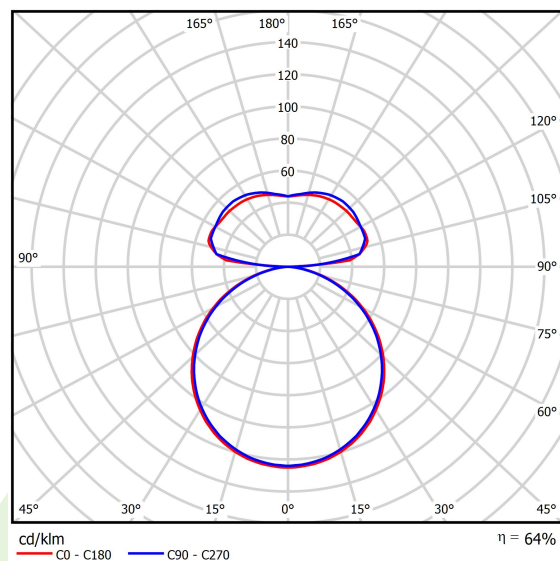

## Light and electrical data

Light source	<b>LED</b>
Luminous flux LED [lm]	<b>2888/5940</b>
LED power [W]	<b>22/46</b>
Luminaire luminous flux [lm]	<b>5678</b>
Power of luminaire [W]	<b>75</b>
Luminaire's light efficiency [lm/W]	<b>75,7</b>
Color of the light [K]	<b>4000</b>
CRI	<b>&gt;80</b>
SDCM (LED sources)	<b>4</b>
Beam angle [°]	<b>(C0-C180) / (C90-C270) - 113,4° / 111,8°</b>
Protection against electric shock	<b>I</b>
Protection degree	<b>IP40</b>
Voltage	<b>220..240 V, 50..60 Hz</b>
Lifetime of LED sources [h]	<b>35000</b>
Lx/By	<b>L80/B10</b>
Operating temperature range [°C]	<b>0 ÷ 30</b>
Driver	<b>standard on/off (E)</b>
Power factor cos φ	<b>&gt;0,95</b>
Circuit load capacity	<b>6 (B10), 11 (B16), 9 (C10), 15 (C16)</b>

## A graph of light