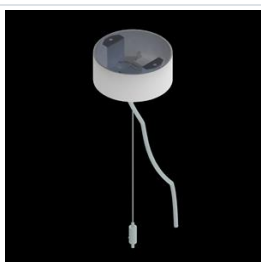

## Description

Modernistic architectural luminaire in shapes of popular geometrical figures and fashionable design of simple form. The luminaire is adjusted to be mounted on slings. It is equipped with highly efficient LED light sources. Various options of luminous flux and colour temperature are available. The sides of the shade are made of thin-walled aluminium profile. In combination with a possibility of painting according to RAL palette, the luminaires allow to achieve a unique arrangement of various premises. Perfectly even surface-emitting is made of material which has very good light transmittance factor and has good diffusion parameters. This luminaire is dedicated to room of high stylistic requirements. It is perfect for hotel atrium, office receptions, architectural studios, conference rooms or halls and corridors in exclusive buildings as well as for theatres or modern shops in shopping centres. Direct-indirect light distribution.

**Mechanical data**

Assembly	surface mounted on slings
Material	aluminum
Color	RAL 9016 (white)
Diffuser	PLX (PMMA opal)
Impact resistant	IK04
Dimensions [mm]	650 x 592 x 85

**A graph of light**

**Accessories**

Index 19.3272.0429.34

Name SUSPENSION NEW TYPE-J 34  
LENGHT 1,5M WIRE 3X 1-POINT

Index 19.3272.1205.00

Name SUSPENSION NEW TYPE-E  
LENGHT-1,5 METER WITHOUT  
WIRE 1-POINT