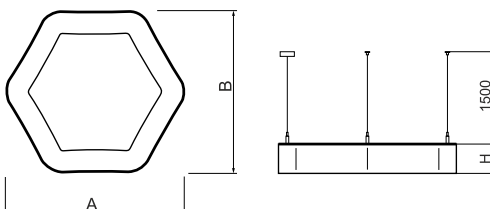

## Product information

Category	<b>Architectural luminaires</b>
Family	<b>ARTSHAPE SIX LED</b>
Name	<b>ARTSHAPE SIX LED SMALL EDGE UP&amp;DOWN 2800/6000 PLX E 34 840 / S-1,5M</b>
Index	<b>19.4016.1121.34</b>

## Light and electrical data

Light source	<b>LED</b>
Luminous flux LED [lm]	<b>2888/5940</b>
LED power [W]	<b>22/46</b>
Luminaire luminous flux [lm]	<b>5678</b>
Power of luminaire [W]	<b>75</b>
Luminaire's light efficiency [lm/W]	<b>75,7</b>
Color of the light [K]	<b>4000</b>
CRI	<b>&gt;80</b>
SDCM (LED sources)	<b>4</b>
Beam angle [°]	<b>(C0-C180) / (C90-C270) - 113,4° / 111,8°</b>
Protection against electric shock	<b>I</b>
Protection degree	<b>IP40</b>
Voltage	<b>220..240 V, 50..60 Hz</b>
Lifetime of LED sources [h]	<b>35000</b>
Lx/By	<b>L80/B10</b>
Operating temperature range [°C]	<b>0 ÷ 30</b>
Driver	<b>standard on/off (E)</b>
Power factor cos φ	<b>&gt;0,95</b>
Circuit load capacity	<b>6 (B10), 11 (B16), 9 (C10), 15 (C16)</b>

## Mechanical data

Assembly	<b>surface mounted on slings</b>
Material	<b>aluminum</b>
Color	<b>RAL 9016 (white)</b>
Diffuser	<b>PLX (PMMA opal)</b>
Impact resistant	<b>IK04</b>
Dimensions [mm]	<b>650 x 592 x 85</b>