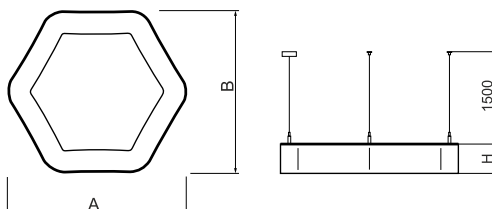

Product information

Category	Architectural luminaires
Family	ARTSHAPE SIX LED
Name	ARTSHAPE SIX LED SMALL EDGE UP&DOWN 2800/6000 PLX E 34 840 / S-1,5M
Index	19.4016.1121.34

Light and electrical data

Light source	LED
Luminous flux LED [lm]	2888/5940
LED power [W]	22/46
Luminaire luminous flux [lm]	5678
Power of luminaire [W]	75
Luminaire's light efficiency [lm/W]	75,7
Color of the light [K]	4000
CRI	>80
SDCM (LED sources)	4
Beam angle [°]	(C0-C180) / (C90-C270) - 113,4° / 111,8°
Protection against electric shock	I
Protection degree	IP40
Voltage	220..240 V, 50..60 Hz
Lifetime of LED sources [h]	35000
Lx/By	L80/B10
Operating temperature range [°C]	0 ÷ 30
Driver	standard on/off (E)
Power factor cos φ	>0,95
Circuit load capacity	6 (B10), 11 (B16), 9 (C10), 15 (C16)

Mechanical data

Assembly	surface mounted on slings
Material	aluminum
Color	RAL 9016 (white)
Diffuser	PLX (PMMA opal)
Impact resistant	IK04
Dimensions [mm]	650 x 592 x 85

A graph of light

Accessories

Index 6E1-500OKW1P-3