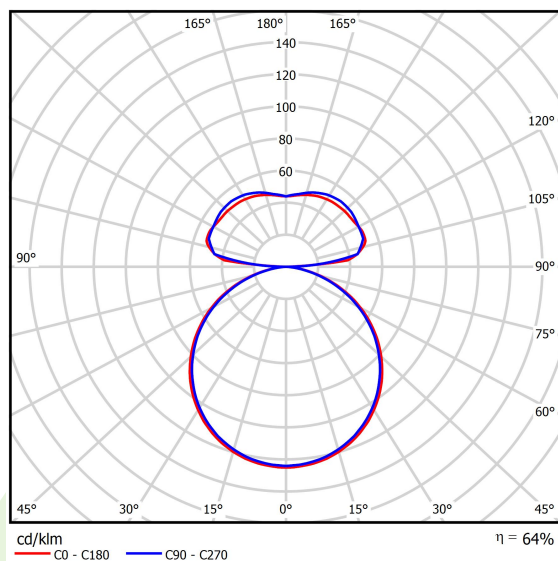

Product information

Category	Architectural luminaires
Family	ARTSHAPE SIX LED
Name	ARTSHAPE SIX LED SMALL EDGE UP&DOWN 2800/6000 PLX E 34 840 / S-1,5M
Index	19.4016.1121.34

Light and electrical data

Light source	LED
Luminous flux LED [lm]	2888/5940
LED power [W]	22/46
Luminaire luminous flux [lm]	5678
Power of luminaire [W]	75
Luminaire's light efficiency [lm/W]	75,7
Color of the light [K]	4000
CRI	>80
SDCM (LED sources)	4
Beam angle [°]	(C0-C180) / (C90-C270) - 113,4° / 111,8°
Protection against electric shock	I
Protection degree	IP40
Voltage	220..240 V, 50..60 Hz
Lifetime of LED sources [h]	35000
Lx/By	L80/B10
Operating temperature range [°C]	0 ÷ 30
Driver	standard on/off (E)
Power factor cos φ	>0,95
Circuit load capacity	6 (B10), 11 (B16), 9 (C10), 15 (C16)

Mechanical data

Assembly	surface mounted on slings
Material	aluminum
Color	RAL 9016 (white)
Diffuser	PLX (PMMA opal)
Impact resistant	IK04
Dimensions [mm]	650 x 592 x 85

A graph of light

Accessories

Index 6E1-500OKW1P-3