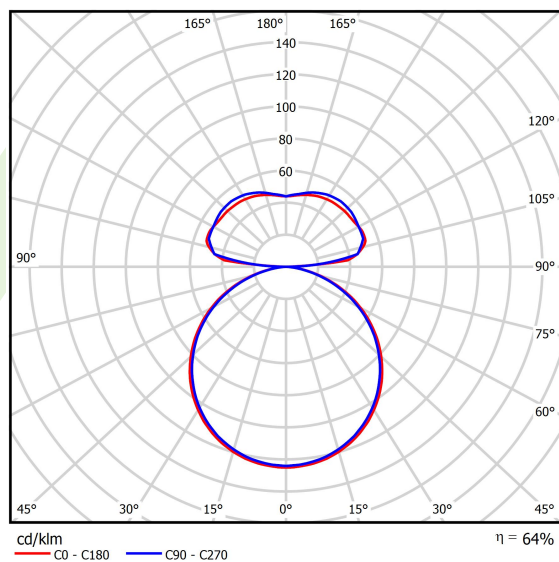

Mechanical data

Assembly	surface mounted on slings
Material	aluminum
Color	RAL 9016 (white)
Diffuser	PLX (PMMA opal)
Impact resistant	IK04
Dimensions [mm]	650 x 592 x 85

A graph of light

Accessories

Index 19.3272.0429.34

Name SUSPENSION NEW TYPE-J 34
LENGHT 1,5M WIRE 3X 1-POINT

Index 19.3272.1205.00

Name SUSPENSION NEW TYPE-E
LENGHT-1,5 METER WITHOUT
WIRE 1-POINT