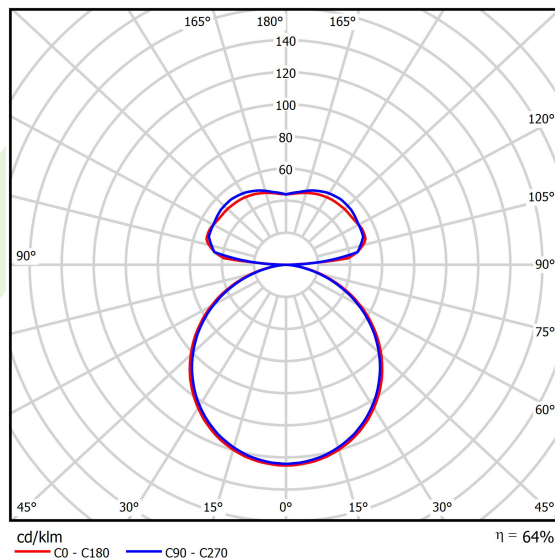

Mechanical data

Assembly	surface mounted on slings
Material	aluminum
Color	RAL 9016 (white)
Diffuser	PLX (PMMA opal)
Impact resistant	IK04
Dimensions [mm]	650 x 592 x 85

A graph of light

Accessories

Index 19.3272.0429.34

Name SUSPENSION NEW TYPE-J 34
LENGHT 1,5M WIRE 3X 1-POINT

Index 19.3272.1205.00

Name SUSPENSION NEW TYPE-E
LENGHT-1,5 METER WITHOUT
WIRE 1-POINT