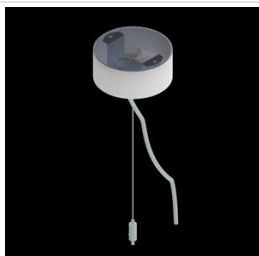

Product information

Category	Architectural luminaires
Family	ARTSHAPE SIX LED
Name	ARTSHAPE SIX LED SMALL EDGE UP&DOWN 2800/6000 PLX E 34 840 / S-1,5M
Index	19.4016.1121.34

Light and electrical data

Light source	LED
Luminous flux LED [lm]	2888/5940
LED power [W]	22/46
Luminaire luminous flux [lm]	5678
Power of luminaire [W]	75
Luminaire's light efficiency [lm/W]	75,7
Color of the light [K]	4000
CRI	>80
SDCM (LED sources)	4
Beam angle [°]	(C0-C180) / (C90-C270) - 113,4° / 111,8°
Protection against electric shock	I
Protection degree	IP40
Voltage	220..240 V, 50..60 Hz
Lifetime of LED sources [h]	35000
Lx/By	L80/B10
Operating temperature range [°C]	0 ÷ 30
Driver	standard on/off (E)
Power factor cos φ	>0,95
Circuit load capacity	6 (B10), 11 (B16), 9 (C10), 15 (C16)

Mechanical data

Assembly	surface mounted on slings
Material	aluminum
Color	RAL 9016 (white)
Diffuser	PLX (PMMA opal)
Impact resistant	IK04
Dimensions [mm]	650 x 592 x 85

A graph of light

Accessories

Index 6E1-500OKW1P-3

Name SUSPENSION NEW TYPE-J 34
LENGHT 1,5M WIRE 3X 1-POINT

Index 19.3272.1205.00

Name SUSPENSION NEW TYPE-E
LENGHT-1,5 METER WITHOUT
WIRE 1-POINT