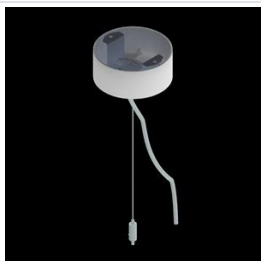

## Description

Modernistic architectural luminaire in shapes of popular geometrical figures and fashionable design of simple form. The luminaire is adjusted to be mounted on slings. It is equipped with highly efficient LED light sources. Various options of luminous flux and colour temperature are available. The sides of the shade are made of thin-walled aluminium profile. In combination with a possibility of painting according to RAL palette, the luminaires allow to achieve a unique arrangement of various premises. Perfectly even surface-emitting is made of material which has very good light transmittance factor and has good diffusion parameters. This luminaire is dedicated to room of high stylistic requirements. It is perfect for hotel atrium, office receptions, architectural studios, conference rooms or halls and corridors in exclusive buildings as well as for theatres or modern shops in shopping centres. Direct-indirect light distribution.

**Mechanical data**

Assembly	surface mounted on slings
Material	aluminum
Color	RAL 9016 (white)
Diffuser	PLX (PMMA opal)
Impact resistant	IK04
Dimensions [mm]	650 x 592 x 85

**A graph of light**

**Accessories**

Index 19.3272.0429.34

Name SUSPENSION NEW TYPE-J 34  
LENGHT 1,5M WIRE 3X 1-POINT

Index 19.3272.1205.00

Name SUSPENSION NEW TYPE-E  
LENGHT-1,5 METER WITHOUT  
WIRE 1-POINT