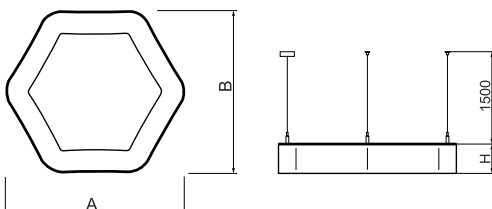

Product information

Category	Architectural luminaires
Family	ARTSHAPE SIX LED
Name	ARTSHAPE SIX LED SMALL EDGE UP&DOWN 2800/6000 PLX E 34 840 / S-1,5M
Index	19.4016.1121.34

Light and electrical data

Light source	LED
Luminous flux LED [lm]	2888/5940
LED power [W]	22/46
Luminaire luminous flux [lm]	5678
Power of luminaire [W]	75
Luminaire's light efficiency [lm/W]	75,7
Color of the light [K]	4000
CRI	>80
SDCM (LED sources)	4
Beam angle [°]	(C0-C180) / (C90-C270) - 113,4° / 111,8°
Protection against electric shock	I
Protection degree	IP40
Voltage	220..240 V, 50..60 Hz
Lifetime of LED sources [h]	35000
Lx/By	L80/B10
Operating temperature range [°C]	0 ÷ 30
Driver	standard on/off (E)
Power factor cos φ	>0,95
Circuit load capacity	6 (B10), 11 (B16), 9 (C10), 15 (C16)

Mechanical data

Assembly	surface mounted on slings
Material	aluminum
Color	RAL 9016 (white)
Diffuser	PLX (PMMA opal)
Impact resistant	IK04
Dimensions [mm]	650 x 592 x 85

A graph of light

Accessories

Index 6E1-5000KW1P-3