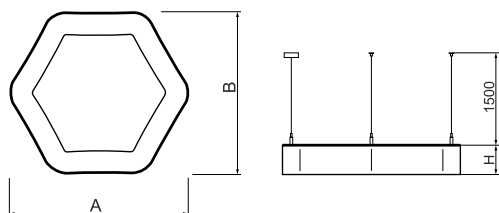

## Product information

Category	Architectural luminaires
Family	ARTSHAPE SIX LED
Name	ARTSHAPE SIX LED SMALL EDGE UP&DOWN 2800/6000 PLX E 34 840 / S-1,5M
Index	19.4016.1121.34
EAN	5902107224974

## Light and electrical data

Light source	LED
Luminous flux LED [lm]	2888/5940
LED power [W]	22/46
Luminaire luminous flux [lm]	5678
Power of luminaire [W]	75
Luminaire's light efficiency [lm/W]	75,7
Color of the light [K]	4000
CRI	>80
Beam angle [°]	(C0-C180) / (C90-C270) - 113,4° / 111,8°
Protection against electric shock	I
Protection degree	IP40
Voltage	220..240 V, 50..60 Hz
Lifetime of LED sources [h]	100000
Lx/By	L80/B10
Operating temperature range [°C]	0 ÷ 30
Driver	standard on/off (E)
Power factor cos φ	>0,95
Circuit load capacity	6 (B10), 11 (B16), 9 (C10), 15 (C16)

**Mechanical data**

Assembly	surface mounted on slings
Material	aluminum
Color	RAL 9016 (white)
Diffuser	PLX (PMMA opal)
Impact resistant	IK04
Dimensions [mm]	650 x 592 x 85

**A graph of light**

**Accessories**