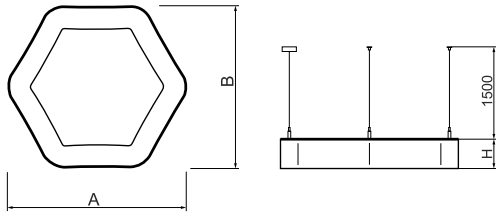

Product information

Category	Architectural luminaires
Family	ARTSHAPE SIX LED
Name	ARTSHAPE SIX LED LARGE FULL UP&DOWN 5000/21000 PLX E 34 840 / S-1,5M
Index	19.4016.6621.34
EAN	5902107225117

Light and electrical data

Light source	LED
Luminous flux LED [lm]	5320/21782
LED power [W]	40/156
Luminaire luminous flux [lm]	20738
Power of luminaire [W]	218
Luminaire's light efficiency [lm/W]	95,1
Color of the light [K]	4000
CRI	>80
Beam angle [°]	(C0-C180) / (C90-C270) - 111,2° / 114,2°
Protection against electric shock	I
Protection degree	IP20
Voltage	220..240 V, 50..60 Hz
Lifetime of LED sources [h]	100000
Lx/By	L80/B10
Operating temperature range [°C]	0 ÷ 30
Driver	standard on/off (E)
Power factor cos φ	>0,95
Circuit load capacity	2 (B10), 3 (B16), 4 (C10), 6 (C16)

Mechanical data

Assembly	surface mounted on slings
Material	aluminum
Color	RAL 9016 (white)
Diffuser	PLX (PMMA opal)
Impact resistant	IK04
Dimensions [mm]	1170 x 1043 x 85

A graph of light

Accessories

Index 19.3272.0429.34