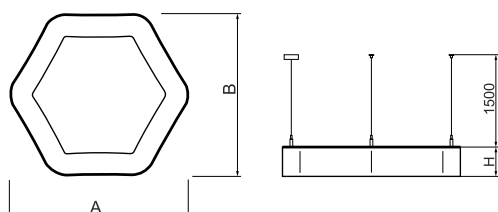

## Product information

Category	Architectural luminaires
Family	ARTSHAPE SIX LED
Name	ARTSHAPE SIX LED LARGE FULL UP&DOWN 5000/21000 PLX E 34 840 / S-1,5M
Index	19.4016.6621.34

## Light and electrical data

Light source	LED
Luminous flux LED [lm]	5320/21782
LED power [W]	40/156
Luminaire luminous flux [lm]	20738
Power of luminaire [W]	218
Luminaire's light efficiency [lm/W]	95,1
Color of the light [K]	4000
CRI	>80
SDCM (LED sources)	4
Beam angle [°]	(C0-C180) / (C90-C270) - 111,2° / 114,2°
Protection against electric shock	I
Protection degree	IP20
Voltage	220..240 V, 50..60 Hz
Lifetime of LED sources [h]	35000
Lx/By	L80/B10
Operating temperature range [°C]	0 ÷ 30
Driver	standard on/off (E)
Power factor cos φ	>0,95
Circuit load capacity	2 (B10), 3 (B16), 4 (C10), 6 (C16)

## Mechanical data

Assembly	surface mounted on slings
Material	aluminum
Color	RAL 9016 (white)
Diffuser	PLX (PMMA opal)
Impact resistant	IK04
Dimensions [mm]	1170 x 1043 x 85