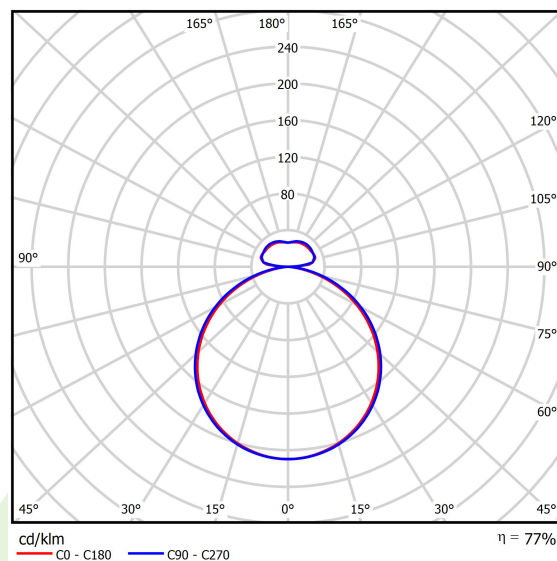

## Light and electrical data

Light source	<b>LED</b>
Luminous flux LED [lm]	<b>5320/21782</b>
LED power [W]	<b>40/156</b>
Luminaire luminous flux [lm]	<b>20738</b>
Power of luminaire [W]	<b>218</b>
Luminaire's light efficiency [lm/W]	<b>95,1</b>
Color of the light [K]	<b>4000</b>
CRI	<b>&gt;80</b>
SDCM (LED sources)	<b>4</b>
Beam angle [°]	<b>(C0-C180) / (C90-C270) - 111,2° / 114,2°</b>
Protection against electric shock	<b>I</b>
Protection degree	<b>IP20</b>
Voltage	<b>220..240 V, 50..60 Hz</b>
Lifetime of LED sources [h]	<b>35000</b>
Lx/By	<b>L80/B10</b>
Operating temperature range [°C]	<b>0 ÷ 30</b>
Driver	<b>standard on/off (E)</b>
Power factor cos φ	<b>&gt;0,95</b>
Circuit load capacity	<b>2 (B10), 3 (B16), 4 (C10), 6 (C16)</b>

## A graph of light