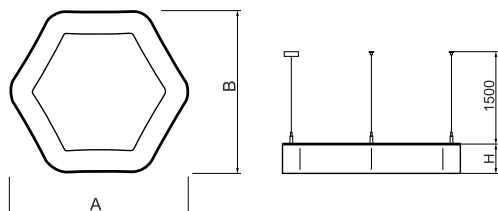

## Product information

Category	<b>Architectural luminaires</b>
Family	<b>ARTSHAPE SIX LED</b>
Name	<b>ARTSHAPE SIX LED LARGE FULL UP&amp;DOWN 5000/21000 PLX E 34 840 / S-1,5M</b>
Index	<b>19.4016.6621.34</b>

## Light and electrical data

Light source	<b>LED</b>
Luminous flux LED [lm]	<b>5320/21782</b>
LED power [W]	<b>40/156</b>
Luminaire luminous flux [lm]	<b>20738</b>
Power of luminaire [W]	<b>218</b>
Luminaire's light efficiency [lm/W]	<b>95,1</b>
Color of the light [K]	<b>4000</b>
CRI	<b>&gt;80</b>
SDCM (LED sources)	<b>4</b>
Beam angle [°]	<b>(C0-C180) / (C90-C270) - 111,2° / 114,2°</b>
Protection against electric shock	<b>I</b>
Protection degree	<b>IP20</b>
Voltage	<b>220..240 V, 50..60 Hz</b>
Lifetime of LED sources [h]	<b>35000</b>
Lx/By	<b>L80/B10</b>
Operating temperature range [°C]	<b>0 ÷ 30</b>
Driver	<b>standard on/off (E)</b>
Power factor cos φ	<b>&gt;0,95</b>
Circuit load capacity	<b>2 (B10), 3 (B16), 4 (C10), 6 (C16)</b>

## Mechanical data

Assembly	<b>surface mounted on slings</b>
Material	<b>aluminum</b>
Color	<b>RAL 9016 (white)</b>
Diffuser	<b>PLX (PMMA opal)</b>
Impact resistant	<b>IK04</b>
Dimensions [mm]	<b>1170 x 1043 x 85</b>