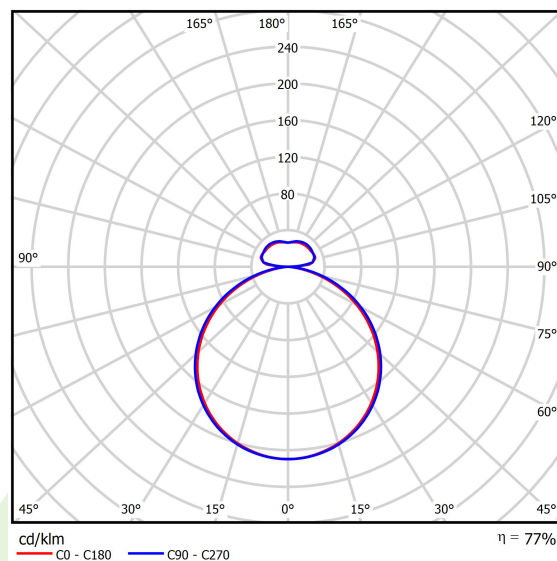

## Light and electrical data

Light source	LED
Luminous flux LED [lm]	5320/21782
LED power [W]	40/156
Luminaire luminous flux [lm]	20738
Power of luminaire [W]	218
Luminaire's light efficiency [lm/W]	95,1
Color of the light [K]	4000
CRI	>80
SDCM (LED sources)	4
Beam angle [°]	(C0-C180) / (C90-C270) - 111,2° / 114,2°
Protection against electric shock	I
Protection degree	IP20
Voltage	220..240 V, 50..60 Hz
Lifetime of LED sources [h]	35000
Lx/By	L80/B10
Operating temperature range [°C]	0 ÷ 30
Driver	standard on/off (E)
Power factor cos φ	>0,95
Circuit load capacity	2 (B10), 3 (B16), 4 (C10), 6 (C16)

## A graph of light