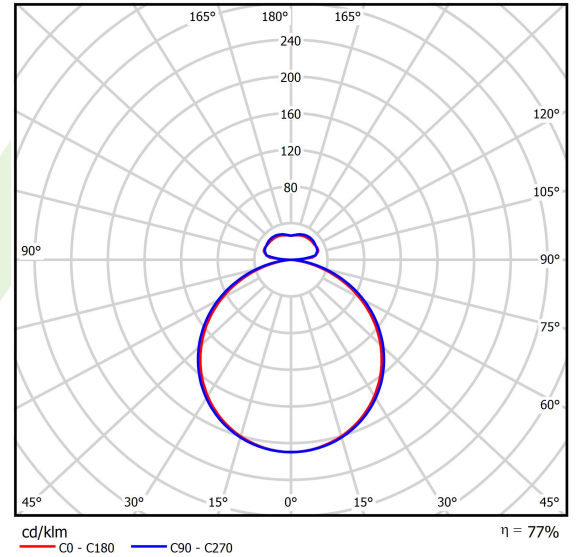

Mechanical data

Assembly	surface mounted on slings
Material	aluminum
Color	RAL 9016 (white)
Diffuser	PLX (PMMA opal)
Impact resistant	IK04
Dimensions [mm]	1170 x 1043 x 85

A graph of light

Accessories

Index 19.3272.0429.34

Name SUSPENSION NEW TYPE-J 34
LENGHT 1,5M WIRE 3X 1-POINT

Index 19.3272.1205.00

Name SUSPENSION NEW TYPE-E
LENGHT-1,5 METER WITHOUT
WIRE 1-POINT