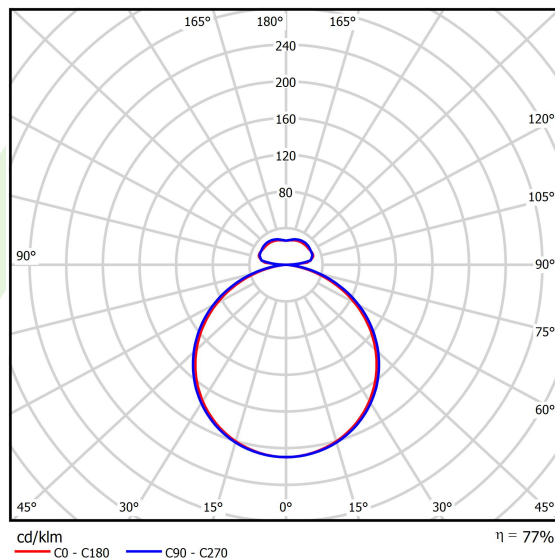

Mechanical data

Assembly	surface mounted on slings
Material	aluminum
Color	RAL 9016 (white)
Diffuser	PLX (PMMA opal)
Impact resistant	IK04
Dimensions [mm]	1170 x 1043 x 85

A graph of light

Accessories

Index 19.3272.0429.34

Name SUSPENSION NEW TYPE-J 34
LENGHT 1,5M WIRE 3X 1-POINT

Index 19.3272.1205.00

Name SUSPENSION NEW TYPE-E
LENGHT-1,5 METER WITHOUT
WIRE 1-POINT