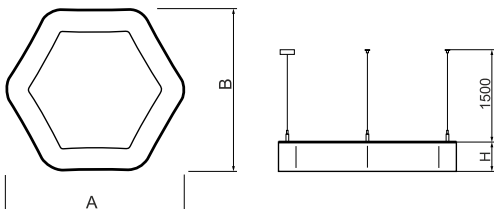

Product information

Category	Architectural luminaires
Family	ARTSHAPE SIX LED
Name	ARTSHAPE SIX LED LARGE FULL UP&DOWN 5000/21000 PLX E 34 840 / S-1,5M
Index	19.4016.6621.34
EAN	5902107225117

Light and electrical data

Light source	LED
Luminous flux LED [lm]	5320/21782
LED power [W]	40/156
Luminaire luminous flux [lm]	20738
Power of luminaire [W]	218
Luminaire's light efficiency [lm/W]	95,1
Color of the light [K]	4000
CRI	>80
Beam angle [°]	(C0-C180) / (C90-C270) - 111,2° / 114,2°
Protection against electric shock	I
Protection degree	IP20
Voltage	220..240 V, 50..60 Hz
Lifetime of LED sources [h]	100000
Lx/By	L80/B10
Operating temperature range [°C]	0 ÷ 30
Driver	standard on/off (E)
Power factor cos φ	>0,95
Circuit load capacity	2 (B10), 3 (B16), 4 (C10), 6 (C16)

Mechanical data

Assembly	surface mounted on slings
Material	aluminum
Color	RAL 9016 (white)
Diffuser	PLX (PMMA opal)
Impact resistant	IK04
Dimensions [mm]	1170 x 1043 x 85

A graph of light

Accessories

Index 6E1-500OKW1P-3