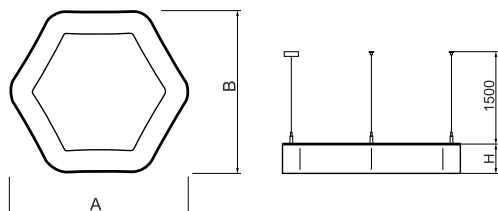

## Product information

Category	Architectural luminaires
Family	ARTSHAPE SIX LED
Name	ARTSHAPE SIX LED LARGE FULL UP&DOWN 5000/21000 PLX E 34 840 / S-1,5M
Index	19.4016.6621.34

## Light and electrical data

Light source	LED
Luminous flux LED [lm]	5320/21782
LED power [W]	40/156
Luminaire luminous flux [lm]	20738
Power of luminaire [W]	218
Luminaire's light efficiency [lm/W]	95,1
Color of the light [K]	4000
CRI	>80
SDCM (LED sources)	4
Beam angle [°]	(C0-C180) / (C90-C270) - 111,2° / 114,2°
Protection against electric shock	I
Protection degree	IP20
Voltage	220..240 V, 50..60 Hz
Lifetime of LED sources [h]	35000
Lx/By	L80/B10
Operating temperature range [°C]	0 ÷ 30
Driver	standard on/off (E)
Power factor cos φ	>0,95
Circuit load capacity	2 (B10), 3 (B16), 4 (C10), 6 (C16)

## Mechanical data

Assembly	surface mounted on slings
Material	aluminum
Color	RAL 9016 (white)
Diffuser	PLX (PMMA opal)
Impact resistant	IK04
Dimensions [mm]	1170 x 1043 x 85