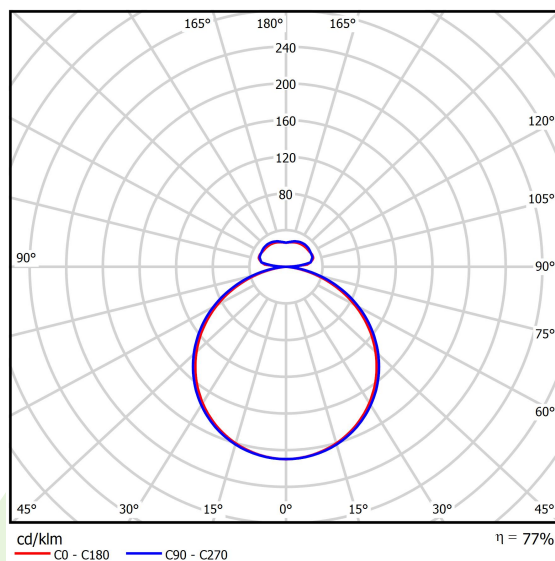

A graph of light