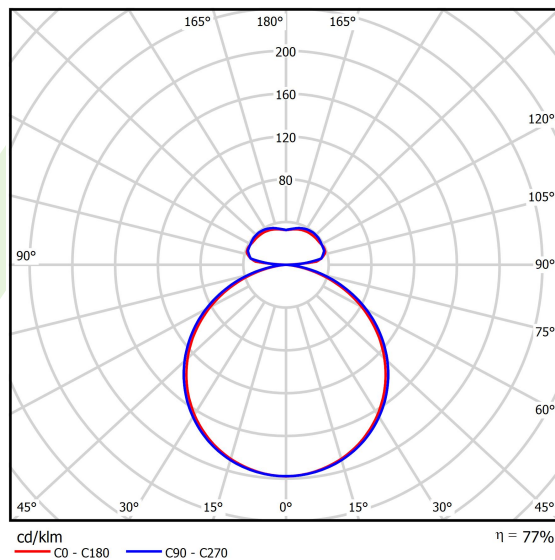

Mechanical data

Assembly	surface mounted on slings
Material	aluminum
Color	RAL 9016 (white)
Diffuser	PLX (PMMA opal)
Impact resistant	IK04
Dimensions [mm]	900 x 809 x 85

A graph of light

Accessories

Index 19.3272.0429.34

Name SUSPENSION NEW TYPE-J 34
LENGHT 1,5M WIRE 3X 1-POINT

Index 19.3272.1205.00

Name SUSPENSION NEW TYPE-E
LENGHT-1,5 METER WITHOUT
WIRE 1-POINT