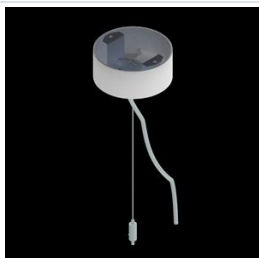

Product: ARTSHAPE SIX LED MEDIUM FULL UP&DOWN 4000/12000 PLX E 34 840 / S-1,5M

Index: 19.4016.5521.34

Description

Modernistic architectural luminaire in shapes of popular geometrical figures and fashionable design of simple form. The luminaire is adjusted to be mounted on slings. It is equipped with highly efficient LED light sources. Various options of luminous flux and colour temperature are available. The sides of the shade are made of thin-walled aluminium profile. In combination with a possibility of painting according to RAL palette, the luminaires allow to achieve a unique arrangement of various premises. Perfectly even surface-emitting is made of material which has very good light transmittance factor and has good diffusion parameters. This luminaire is dedicated to room of high stylistic requirements. It is perfect for hotel atrium, office receptions, architectural studios, conference rooms or halls and corridors in exclusive buildings as well as for theatres or modern shops in shopping centres. Direct-indirect light distribution.

Mechanical data

Assembly	surface mounted on slings
Material	aluminum
Color	RAL 9016 (white)
Diffuser	PLX (PMMA opal)
Impact resistant	IK04
Dimensions [mm]	900 x 809 x 85

A graph of light

Accessories

Index 6E1-500OKW1P-3

Name SUSPENSION NEW TYPE-J 34
LENGHT 1,5M WIRE 3X 1-POINT

Index 19.3272.1205.00

Name SUSPENSION NEW TYPE-E
LENGHT-1,5 METER WITHOUT
WIRE 1-POINT