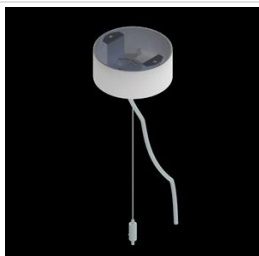

Product: ARTSHAPE SIX LED MEDIUM FULL UP&DOWN 4000/12000 PLX E 34 840 / S-1,5M

Index: 19.4016.5521.34

Description

Modernistic architectural luminaire in shapes of popular geometrical figures and fashionable design of simple form. The luminaire is adjusted to be mounted on slings. It is equipped with highly efficient LED light sources. Various options of luminous flux and colour temperature are available. The sides of the shade are made of thin-walled aluminium profile. In combination with a possibility of painting according to RAL palette, the luminaires allow to achieve a unique arrangement of various premises. Perfectly even surface-emitting is made of material which has very good light transmittance factor and has good diffusion parameters. This luminaire is dedicated to room of high stylistic requirements. It is perfect for hotel atrium, office receptions, architectural studios, conference rooms or halls and corridors in exclusive buildings as well as for theatres or modern shops in shopping centres. Direct-indirect light distribution.

Mechanical data

Assembly	surface mounted on slings
Material	aluminum
Color	RAL 9016 (white)
Diffuser	PLX (PMMA opal)
Impact resistant	IK04
Dimensions [mm]	900 x 809 x 85

A graph of light

Accessories

Index 6E1-500OKW1P-3

Name SUSPENSION NEW TYPE-J 34
LENGHT 1,5M WIRE 3X 1-POINT

Index 19.3272.1205.00

Name SUSPENSION NEW TYPE-E
LENGHT-1,5 METER WITHOUT
WIRE 1-POINT