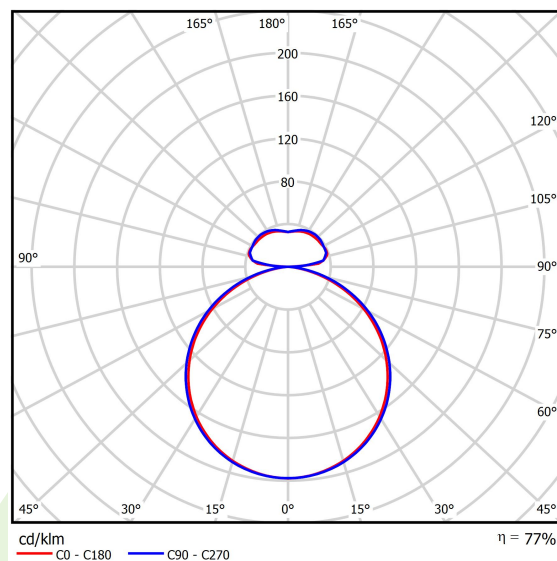

Product information

Category	Architectural luminaires
Family	ARTSHAPE SIX LED
Name	ARTSHAPE SIX LED MEDIUM FULL UP&DOWN 4000/12000 PLX E 34 840 / S-1,5M
Index	19.4016.5521.34

Light and electrical data

Light source	LED
Luminous flux LED [lm]	4104/12874
LED power [W]	31/92
Luminaire luminous flux [lm]	13110
Power of luminaire [W]	135
Luminaire's light efficiency [lm/W]	97,1
Color of the light [K]	4000
CRI	>80
SDCM (LED sources)	4
Beam angle [°]	(C0-C180) / (C90-C270) - 111,2° / 114,2°
Protection against electric shock	I
Protection degree	IP20
Voltage	220..240 V, 50..60 Hz
Lifetime of LED sources [h]	35000
Lx/By	L80/B10
Operating temperature range [°C]	0 ÷ 30
Driver	standard on/off (E)
Power factor cos φ	>0,95
Circuit load capacity	5 (B10), 7 (B16), 8 (C10), 12 (C16)

Mechanical data

Assembly	surface mounted on slings
Material	aluminum
Color	RAL 9016 (white)
Diffuser	PLX (PMMA opal)
Impact resistant	IK04
Dimensions [mm]	900 x 809 x 85

A graph of light

Accessories

Index 6E1-500OKW1P-3