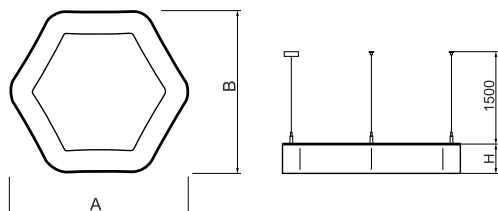

Product information

Category	Architectural luminaires
Family	ARTSHAPE SIX LED
Name	ARTSHAPE SIX LED MEDIUM FULL UP&DOWN 4000/12000 PLX E 34 840 / S-1,5M
Index	19.4016.5521.34

Light and electrical data

Light source	LED
Luminous flux LED [lm]	4104/12874
LED power [W]	31/92
Luminaire luminous flux [lm]	13110
Power of luminaire [W]	135
Luminaire's light efficiency [lm/W]	97,1
Color of the light [K]	4000
CRI	>80
SDCM (LED sources)	4
Beam angle [°]	(C0-C180) / (C90-C270) - 111,2° / 114,2°
Protection against electric shock	I
Protection degree	IP20
Voltage	220..240 V, 50..60 Hz
Lifetime of LED sources [h]	35000
Lx/By	L80/B10
Operating temperature range [°C]	0 ÷ 30
Driver	standard on/off (E)
Power factor cos φ	>0,95
Circuit load capacity	5 (B10), 7 (B16), 8 (C10), 12 (C16)

Mechanical data

Assembly	surface mounted on slings
Material	aluminum
Color	RAL 9016 (white)
Diffuser	PLX (PMMA opal)
Impact resistant	IK04
Dimensions [mm]	900 x 809 x 85

A graph of light

Accessories

Index 6E1-500OKW1P-3

Name SUSPENSION NEW TYPE-J 34
LENGHT 1,5M WIRE 3X 1-POINT

Index 19.3272.1205.00

Name SUSPENSION NEW TYPE-E
LENGHT-1,5 METER WITHOUT
WIRE 1-POINT