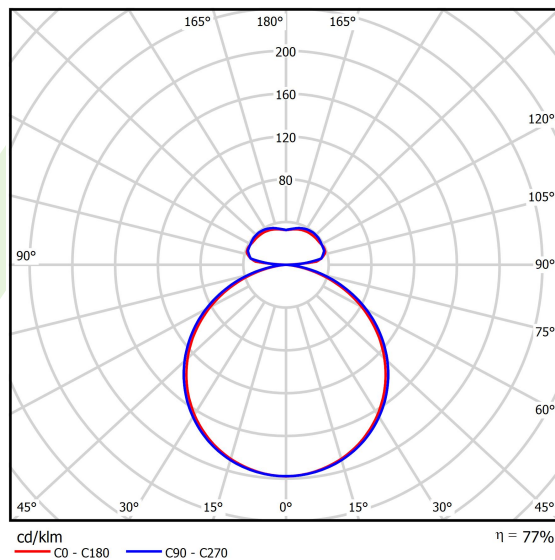

## Light and electrical data

Light source	LED
Luminous flux LED [lm]	4104/12874
LED power [W]	31/92
Luminaire luminous flux [lm]	13110
Power of luminaire [W]	135
Luminaire's light efficiency [lm/W]	97,1
Color of the light [K]	4000
CRI	>80
Beam angle [°]	(C0-C180) / (C90-C270) - 111,2° / 114,2°
Protection against electric shock	I
Protection degree	IP20
Voltage	220..240 V, 50..60 Hz
Lifetime of LED sources [h]	100000
Lx/By	L80/B10
Operating temperature range [°C]	0 ÷ 30
Driver	standard on/off (E)
Power factor cos φ	>0,95
Circuit load capacity	5 (B10), 7 (B16), 8 (C10), 12 (C16)