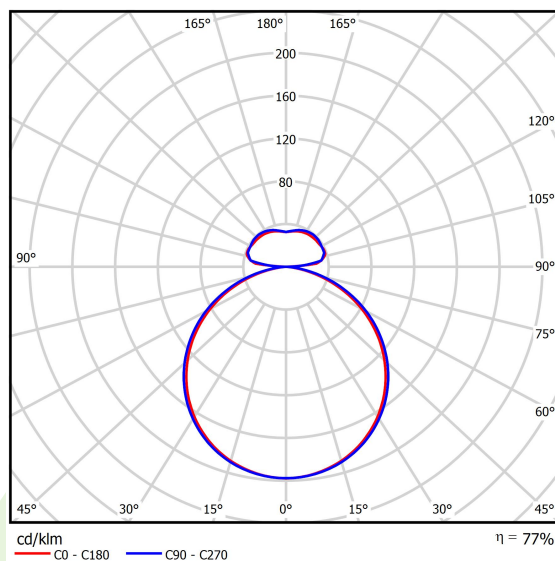

Product information

Category	Architectural luminaires
Family	ARTSHAPE SIX LED
Name	ARTSHAPE SIX LED MEDIUM FULL UP&DOWN 4000/12000 PLX E 34 840 / S-1,5M
Index	19.4016.5521.34

Light and electrical data

Light source	LED
Luminous flux LED [lm]	4104/12874
LED power [W]	31/92
Luminaire luminous flux [lm]	13110
Power of luminaire [W]	135
Luminaire's light efficiency [lm/W]	97,1
Color of the light [K]	4000
CRI	>80
SDCM (LED sources)	4
Beam angle [°]	(C0-C180) / (C90-C270) - 111,2° / 114,2°
Protection against electric shock	I
Protection degree	IP20
Voltage	220..240 V, 50..60 Hz
Lifetime of LED sources [h]	35000
Lx/By	L80/B10
Operating temperature range [°C]	0 ÷ 30
Driver	standard on/off (E)
Power factor cos φ	>0,95
Circuit load capacity	5 (B10), 7 (B16), 8 (C10), 12 (C16)

Mechanical data

Assembly	surface mounted on slings
Material	aluminum
Color	RAL 9016 (white)
Diffuser	PLX (PMMA opal)
Impact resistant	IK04
Dimensions [mm]	900 x 809 x 85

A graph of light

Accessories

Index 6E1-500OKW1P-3