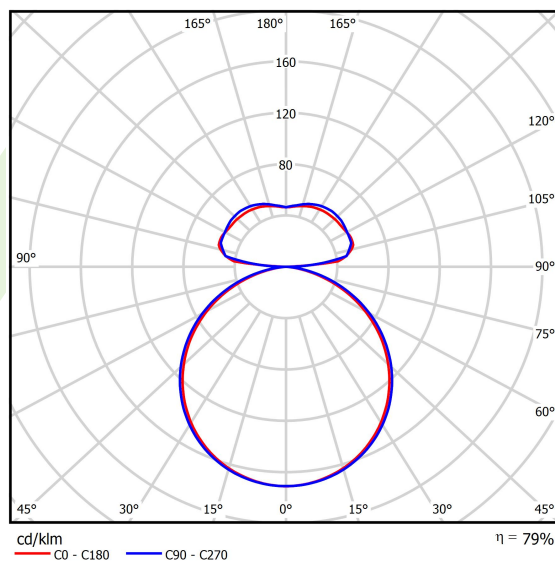

## Light and electrical data

Light source	<b>LED</b>
Luminous flux LED [lm]	<b>2888/5445</b>
LED power [W]	<b>22/39</b>
Luminaire luminous flux [lm]	<b>6567</b>
Power of luminaire [W]	<b>68</b>
Luminaire's light efficiency [lm/W]	<b>96,6</b>
Color of the light [K]	<b>4000</b>
CRI	<b>&gt;80</b>
Beam angle [°]	<b>(C0-C180) / (C90-C270) - 111,2° / 114,2°</b>
Protection against electric shock	<b>I</b>
Protection degree	<b>IP20</b>
Voltage	<b>220..240 V, 50..60 Hz</b>
Lifetime of LED sources [h]	<b>100000</b>
Lx/By	<b>L80/B10</b>
Operating temperature range [°C]	<b>0 ÷ 30</b>
Driver	<b>standard on/off (E)</b>
Power factor cos φ	<b>&gt;0,95</b>
Circuit load capacity	<b>6 (B10), 11 (B16), 9 (C10), 15 (C16)</b>

## A graph of light