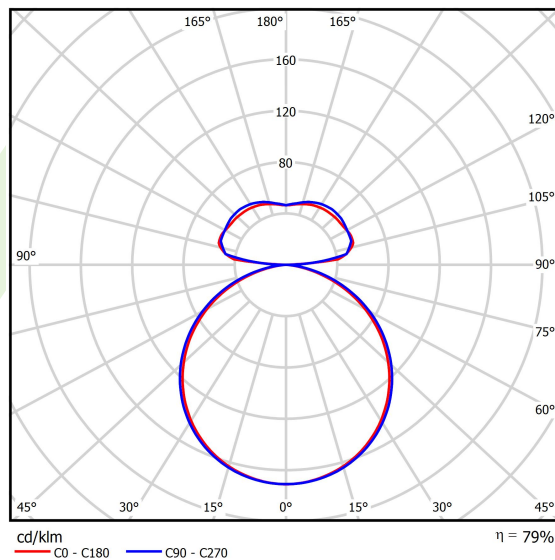

Product information

Category	Architectural luminaires
Family	ARTSHAPE SIX LED
Name	ARTSHAPE SIX LED SMALL FULL UP&DOWN 2800/5500 PLX E 34 840 / S-1,5M
Index	19.4016.4421.34
EAN	5902107225094

Light and electrical data

Light source	LED
Luminous flux LED [lm]	2888/5445
LED power [W]	22/39
Luminaire luminous flux [lm]	6567
Power of luminaire [W]	68
Luminaire's light efficiency [lm/W]	96,6
Color of the light [K]	4000
CRI	>80
Beam angle [°]	(C0-C180) / (C90-C270) - 111,2° / 114,2°
Protection against electric shock	I
Protection degree	IP20
Voltage	220..240 V, 50..60 Hz
Lifetime of LED sources [h]	100000
Lx/By	L80/B10
Operating temperature range [°C]	0 ÷ 30
Driver	standard on/off (E)
Power factor cos φ	>0,95
Circuit load capacity	6 (B10), 11 (B16), 9 (C10), 15 (C16)

Mechanical data

Assembly	surface mounted on slings
Material	aluminum
Color	RAL 9016 (white)
Diffuser	PLX (PMMA opal)
Impact resistant	IK04
Weight [kg]	4,9
Dimensions [mm]	650 x 592 x 85

A graph of light