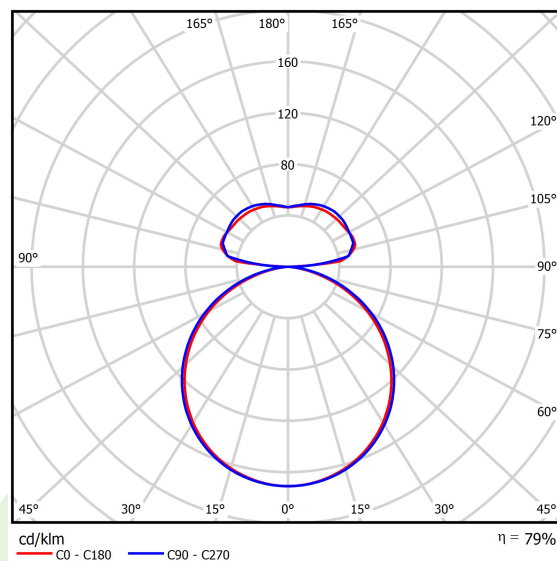

A graph of light