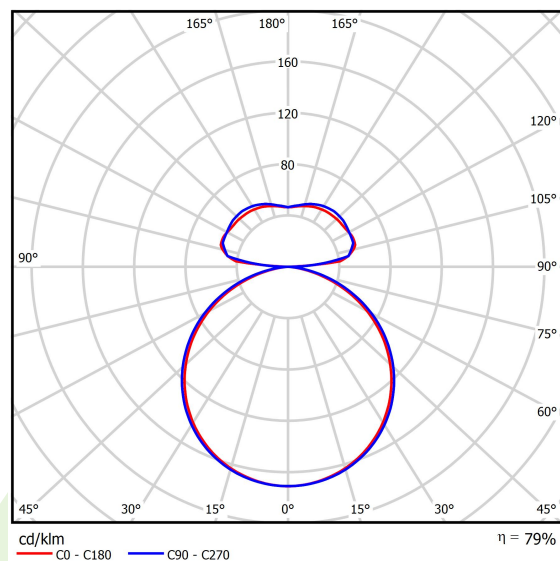

Product information

Category	Architectural luminaires
Family	ARTSHAPE SIX LED
Name	ARTSHAPE SIX LED SMALL FULL UP&DOWN 2800/5500 PLX E 34 840 / S-1,5M
Index	19.4016.4421.34

Light and electrical data

Light source	LED
Luminous flux LED [lm]	2888/5445
LED power [W]	22/39
Luminaire luminous flux [lm]	6567
Power of luminaire [W]	68
Luminaire's light efficiency [lm/W]	96,6
Color of the light [K]	4000
CRI	>80
SDCM (LED sources)	4
Beam angle [°]	(C0-C180) / (C90-C270) - 111,2° / 114,2°
Protection against electric shock	I
Protection degree	IP20
Voltage	220..240 V, 50..60 Hz
Lifetime of LED sources [h]	35000
Lx/By	L80/B10
Operating temperature range [°C]	0 ÷ 30
Driver	standard on/off (E)
Power factor cos φ	>0,95
Circuit load capacity	6 (B10), 11 (B16), 9 (C10), 15 (C16)

Mechanical data

Assembly	surface mounted on slings
Material	aluminum
Color	RAL 9016 (white)
Diffuser	PLX (PMMA opal)
Impact resistant	IK04
Weight [kg]	4,9
Dimensions [mm]	650 x 592 x 85

A graph of light