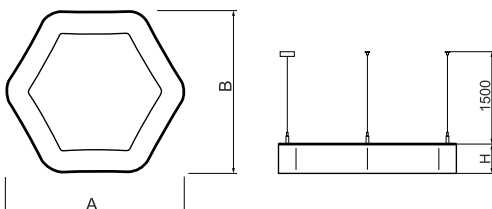

Product information

Category	Architectural luminaires
Family	ARTSHAPE SIX LED
Name	ARTSHAPE SIX LED SMALL FULL UP&DOWN 2800/5500 PLX E 34 840 / S-1,5M
Index	19.4016.4421.34

Light and electrical data

Light source	LED
Luminous flux LED [lm]	2888/5445
LED power [W]	22/39
Luminaire luminous flux [lm]	6567
Power of luminaire [W]	68
Luminaire's light efficiency [lm/W]	96,6
Color of the light [K]	4000
CRI	>80
SDCM (LED sources)	4
Beam angle [°]	(C0-C180) / (C90-C270) - 111,2° / 114,2°
Protection against electric shock	I
Protection degree	IP20
Voltage	220..240 V, 50..60 Hz
Lifetime of LED sources [h]	35000
Lx/By	L80/B10
Operating temperature range [°C]	0 ÷ 30
Driver	standard on/off (E)
Power factor cos φ	>0,95
Circuit load capacity	6 (B10), 11 (B16), 9 (C10), 15 (C16)

Mechanical data

Assembly	surface mounted on slings
Material	aluminum
Color	RAL 9016 (white)
Diffuser	PLX (PMMA opal)
Impact resistant	IK04
Weight [kg]	4,9
Dimensions [mm]	650 x 592 x 85

A graph of light

Accessories

Index 6E1-500OKW1P-3

Name SUSPENSION NEW TYPE-J 34
LENGHT 1,5M WIRE 3X 1-POINT

Index 19.3272.1205.00

Name SUSPENSION NEW TYPE-E
LENGHT-1,5 METER WITHOUT
WIRE 1-POINT