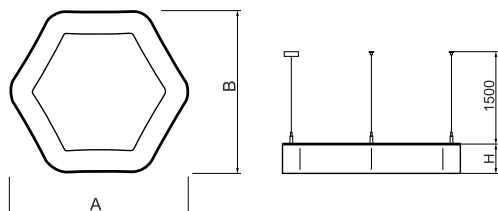

Product information

| | |
|----------|---|
| Category | Architectural luminaires |
| Family | ARTSHAPE SIX LED |
| Name | ARTSHAPE SIX LED SMALL FULL UP&DOWN 2800/5500 PLX E 34 840 / S-1,5M |
| Index | 19.4016.4421.34 |

Light and electrical data

| | |
|-------------------------------------|--|
| Light source | LED |
| Luminous flux LED [lm] | 2888/5445 |
| LED power [W] | 22/39 |
| Luminaire luminous flux [lm] | 6567 |
| Power of luminaire [W] | 68 |
| Luminaire's light efficiency [lm/W] | 96,6 |
| Color of the light [K] | 4000 |
| CRI | >80 |
| SDCM (LED sources) | 4 |
| Beam angle [°] | (C0-C180) / (C90-C270) - 111,2° / 114,2° |
| Protection against electric shock | I |
| Protection degree | IP20 |
| Voltage | 220..240 V, 50..60 Hz |
| Lifetime of LED sources [h] | 35000 |
| Lx/By | L80/B10 |
| Operating temperature range [°C] | 0 ÷ 30 |
| Driver | standard on/off (E) |
| Power factor cos φ | >0,95 |
| Circuit load capacity | 6 (B10), 11 (B16), 9 (C10), 15 (C16) |

Mechanical data

| | |
|------------------|---------------------------|
| Assembly | surface mounted on slings |
| Material | aluminum |
| Color | RAL 9016 (white) |
| Diffuser | PLX (PMMA opal) |
| Impact resistant | IK04 |
| Weight [kg] | 4,9 |
| Dimensions [mm] | 650 x 592 x 85 |