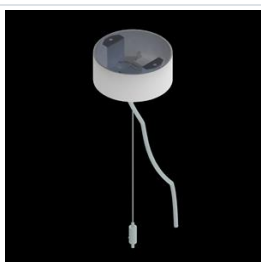

Accessories

Index 19.3272.0429.34

Name SUSPENSION NEW TYPE-J 34
LENGHT 1,5M WIRE 3X 1-POINT