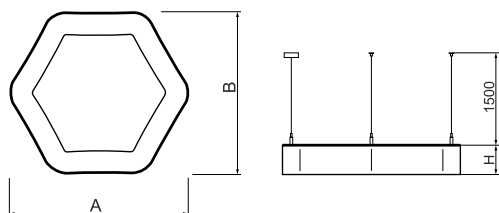

## Product information

Category	<b>Architectural luminaires</b>
Family	<b>ARTSHAPE SIX LED</b>
Name	<b>ARTSHAPE SIX LED SMALL FULL UP&amp;DOWN 2800/5500 PLX E 34 840 / S-1,5M</b>
Index	<b>19.4016.4421.34</b>
EAN	<b>5902107225094</b>

## Light and electrical data

Light source	<b>LED</b>
Luminous flux LED [lm]	<b>2888/5445</b>
LED power [W]	<b>22/39</b>
Luminaire luminous flux [lm]	<b>6567</b>
Power of luminaire [W]	<b>68</b>
Luminaire's light efficiency [lm/W]	<b>96,6</b>
Color of the light [K]	<b>4000</b>
CRI	<b>&gt;80</b>
Beam angle [°]	<b>(C0-C180) / (C90-C270) - 111,2° / 114,2°</b>
Protection against electric shock	<b>I</b>
Protection degree	<b>IP20</b>
Voltage	<b>220..240 V, 50..60 Hz</b>
Lifetime of LED sources [h]	<b>100000</b>
Lx/By	<b>L80/B10</b>
Operating temperature range [°C]	<b>0 ÷ 30</b>
Driver	<b>standard on/off (E)</b>
Power factor cos φ	<b>&gt;0,95</b>
Circuit load capacity	<b>6 (B10), 11 (B16), 9 (C10), 15 (C16)</b>

## Mechanical data

Assembly	surface mounted on slings
Material	aluminum
Color	RAL 9016 (white)
Diffuser	PLX (PMMA opal)
Impact resistant	IK04
Weight [kg]	4,9
Dimensions [mm]	650 x 592 x 85