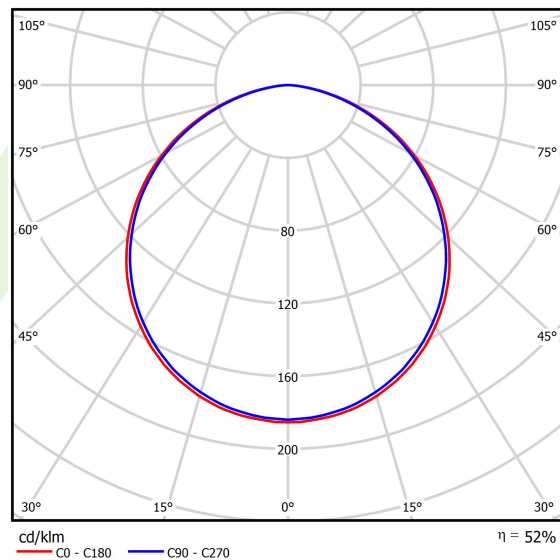

## Light and electrical data

Light source	LED
Luminous flux LED [lm]	11880
LED power [W]	84
Luminaire luminous flux [lm]	6230
Power of luminaire [W]	92
Luminaire's light efficiency [lm/W]	67,7
Color of the light [K]	4000
CRI	>80
SDCM (LED sources)	3
Beam angle [°]	(C0-C180) / (C90-C270) - 113,4° / 111,8°
Photobiological risk class (IEC/EN 62471)	RG0
Protection against electric shock	I
Protection degree	IP40
Voltage	220..240 V, 50..60 Hz
Lifetime of LED sources [h]	60000
Lx/By	L80/B10
Operating temperature range [°C]	0 ÷ 30
Driver	DIM DALI (EDD)
Power factor cos φ	>0,95
Circuit load capacity	4 (B10), 6 (B16), 6 (C10), 10 (C16)

## A graph of light