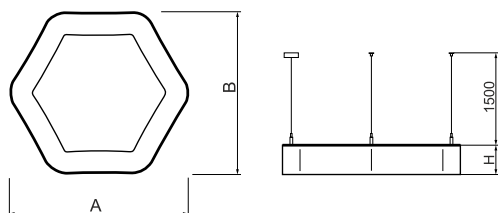

## Product information

Category	Architectural luminaires
Family	ARTSHAPE SIX LED
Name	ARTSHAPE SIX LED LARGE EDGE SUSPENDED 12000 PLX EDD 34 840 / S-1,5M
Index	19.4015.3623.34

## Light and electrical data

Light source	LED
Luminous flux LED [lm]	11880
LED power [W]	84
Luminaire luminous flux [lm]	6230
Power of luminaire [W]	92
Luminaire's light efficiency [lm/W]	67,7
Color of the light [K]	4000
CRI	>80
SDCM (LED sources)	3
Beam angle [°]	(C0-C180) / (C90-C270) - 113,4° / 111,8°
Photobiological risk class (IEC/EN 62471)	RG0
Protection against electric shock	I
Protection degree	IP40
Voltage	220..240 V, 50..60 Hz
Lifetime of LED sources [h]	60000
Lx/By	L80/B10
Operating temperature range [°C]	0 ÷ 30
Driver	DIM DALI (EDD)
Power factor cos φ	>0,95
Circuit load capacity	4 (B10), 6 (B16), 6 (C10), 10 (C16)

## Mechanical data

Assembly	surface mounted on slings
Material	aluminum
Color	RAL 9016 (white)
Diffuser	PLX (PMMA opal)
Impact resistant	IK04
Weight [kg]	9,2
Dimensions [mm]	1170 x 1043 x 85