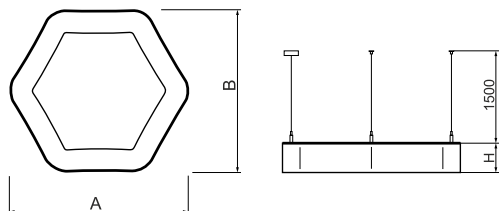

Product information

Category	Architectural luminaires
Family	ARTSHAPE SIX LED
Name	ARTSHAPE SIX LED LARGE EDGE SUSPENDED 12000 PLX EDD 34 840 / S-1,5M
Index	19.4015.3623.34

Light and electrical data

Light source	LED
Luminous flux LED [lm]	11880
LED power [W]	84
Luminaire luminous flux [lm]	6230
Power of luminaire [W]	92
Luminaire's light efficiency [lm/W]	67,7
Color of the light [K]	4000
CRI	>80
SDCM (LED sources)	3
Beam angle [°]	(C0-C180) / (C90-C270) - 113,4° / 111,8°
Photobiological risk class (IEC/EN 62471)	RG0
Protection against electric shock	I
Protection degree	IP40
Voltage	220..240 V, 50..60 Hz
Lifetime of LED sources [h]	60000
Lx/By	L80/B10
Operating temperature range [°C]	0 ÷ 30
Driver	DIM DALI (EDD)
Power factor cos φ	>0,95
Circuit load capacity	4 (B10), 6 (B16), 6 (C10), 10 (C16)

Mechanical data

Assembly	surface mounted on slings
Material	aluminum
Color	RAL 9016 (white)
Diffuser	PLX (PMMA opal)
Impact resistant	IK04
Weight [kg]	9,2
Dimensions [mm]	1170 x 1043 x 85

A graph of light

Accessories

Index 6E1-500OKW1P-5

Name SUSPENSION NEW TYPE-J 34
LENGHT 1,5M WIRE 5X 1-POINT

Index 19.3272.1205.00

Name SUSPENSION NEW TYPE-E
LENGHT-1,5 METER WITHOUT
WIRE 1-POINT