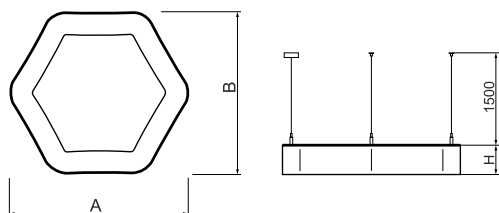

## Product information

Category	<b>Architectural luminaires</b>
Family	<b>ARTSHAPE SIX LED</b>
Name	<b>ARTSHAPE SIX LED LARGE EDGE SUSPENDED 12000 PLX E 34 840 / S-1,5M</b>
Index	<b>19.4015.3621.34</b>
EAN	<b>5902107176648</b>

## Light and electrical data

Light source	<b>LED</b>
Luminous flux LED [lm]	<b>11880</b>
LED power [W]	<b>84</b>
Luminaire luminous flux [lm]	<b>6230</b>
Power of luminaire [W]	<b>92</b>
Luminaire's light efficiency [lm/W]	<b>67,7</b>
Color of the light [K]	<b>4000</b>
CRI	<b>&gt;80</b>
SDCM (LED sources)	<b>3</b>
Beam angle [°]	<b>(C0-C180) / (C90-C270) - 113,4° / 111,8°</b>
Photobiological risk class (IEC/EN 62471)	<b>RG0</b>
Protection against electric shock	<b>I</b>
Protection degree	<b>IP40</b>
Voltage	<b>220..240 V, 50..60 Hz</b>
Lifetime of LED sources [h]	<b>100000</b>
Lx/By	<b>L80/B10</b>
Operating temperature range [°C]	<b>0 ÷ 30</b>
Driver	<b>standard on/off (E)</b>
Power factor cos φ	<b>&gt;0,95</b>
Circuit load capacity	<b>9 (B10), 15 (B16), 15 (C10), 24 (C16)</b>

## Mechanical data

Assembly	surface mounted on slings
Material	aluminum
Color	RAL 9016 (white)
Diffuser	PLX (PMMA opal)
Impact resistant	IK04
Weight [kg]	7,95
Dimensions [mm]	1170 x 1043 x 85