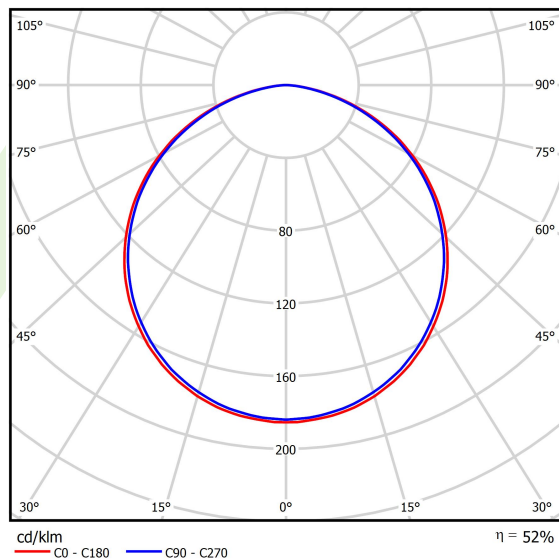

Product information

Category	Architectural luminaires
Family	ARTSHAPE SIX LED
Name	ARTSHAPE SIX LED LARGE EDGE SUSPENDED 12000 PLX E 34 840 / S-1,5M
Index	19.4015.3621.34

Light and electrical data

Light source	LED
Luminous flux LED [lm]	11880
LED power [W]	84
Luminaire luminous flux [lm]	6230
Power of luminaire [W]	92
Luminaire's light efficiency [lm/W]	67,7
Color of the light [K]	4000
CRI	>80
SDCM (LED sources)	3
Beam angle [°]	(C0-C180) / (C90-C270) - 113,4° / 111,8°
Photobiological risk class (IEC/EN 62471)	RG0
Protection against electric shock	I
Protection degree	IP40
Voltage	220..240 V, 50..60 Hz
Lifetime of LED sources [h]	60000
Lx/By	L80/B10
Operating temperature range [°C]	0 ÷ 30
Driver	standard on/off (E)
Power factor cos φ	>0,95
Circuit load capacity	9 (B10), 15 (B16), 15 (C10), 24 (C16)

Mechanical data

Assembly	surface mounted on slings
Material	aluminum
Color	RAL 9016 (white)
Diffuser	PLX (PMMA opal)
Impact resistant	IK04
Weight [kg]	7,95
Dimensions [mm]	1170 x 1043 x 85

A graph of light