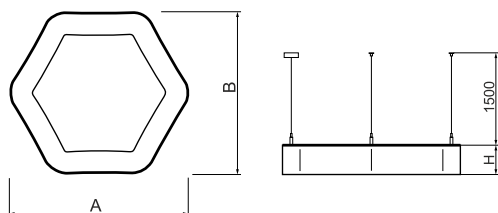

Product information

Category	Architectural luminaires
Family	ARTSHAPE SIX LED
Name	ARTSHAPE SIX LED LARGE EDGE SUSPENDED 12000 PLX E 34 840 / S-1,5M
Index	19.4015.3621.34

Light and electrical data

Light source	LED
Luminous flux LED [lm]	11880
LED power [W]	84
Luminaire luminous flux [lm]	6230
Power of luminaire [W]	92
Luminaire's light efficiency [lm/W]	67,7
Color of the light [K]	4000
CRI	>80
SDCM (LED sources)	3
Beam angle [°]	(C0-C180) / (C90-C270) - 113,4° / 111,8°
Photobiological risk class (IEC/EN 62471)	RG0
Protection against electric shock	I
Protection degree	IP40
Voltage	220..240 V, 50..60 Hz
Lifetime of LED sources [h]	60000
Lx/By	L80/B10
Operating temperature range [°C]	0 ÷ 30
Driver	standard on/off (E)
Power factor cos φ	>0,95
Circuit load capacity	9 (B10), 15 (B16), 15 (C10), 24 (C16)

Mechanical data

Assembly	surface mounted on slings
Material	aluminum
Color	RAL 9016 (white)
Diffuser	PLX (PMMA opal)
Impact resistant	IK04
Weight [kg]	7,95
Dimensions [mm]	1170 x 1043 x 85

A graph of light

Accessories

Index 6E1-500OKW1P-3

Name SUSPENSION NEW TYPE-J 34
LENGHT 1,5M WIRE 3X 1-POINT

Index 19.3272.1205.00

Name SUSPENSION NEW TYPE-E
LENGHT-1,5 METER WITHOUT
WIRE 1-POINT