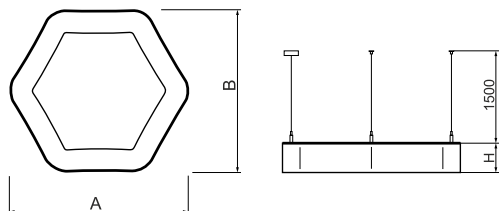

Product information

Category	Architectural luminaires
Family	ARTSHAPE SIX LED
Name	ARTSHAPE SIX LED LARGE EDGE SUSPENDED 12000 PLX E 34 840 / S-1,5M
Index	19.4015.3621.34

Light and electrical data

Light source	LED
Luminous flux LED [lm]	11880
LED power [W]	84
Luminaire luminous flux [lm]	6230
Power of luminaire [W]	92
Luminaire's light efficiency [lm/W]	67,7
Color of the light [K]	4000
CRI	>80
SDCM (LED sources)	3
Beam angle [°]	(C0-C180) / (C90-C270) - 113,4° / 111,8°
Photobiological risk class (IEC/EN 62471)	RG0
Protection against electric shock	I
Protection degree	IP40
Voltage	220..240 V, 50..60 Hz
Lifetime of LED sources [h]	60000
Lx/By	L80/B10
Operating temperature range [°C]	0 ÷ 30
Driver	standard on/off (E)
Power factor cos φ	>0,95
Circuit load capacity	9 (B10), 15 (B16), 15 (C10), 24 (C16)

Mechanical data

Assembly	surface mounted on slings
Material	aluminum
Color	RAL 9016 (white)
Diffuser	PLX (PMMA opal)
Impact resistant	IK04
Weight [kg]	7,95
Dimensions [mm]	1170 x 1043 x 85

A graph of light

Accessories

Index 6E1-500OKW1P-3

Name SUSPENSION NEW TYPE-J 34
LENGHT 1,5M WIRE 3X 1-POINT

Index 19.3272.1205.00

Name SUSPENSION NEW TYPE-E
LENGHT-1,5 METER WITHOUT
WIRE 1-POINT