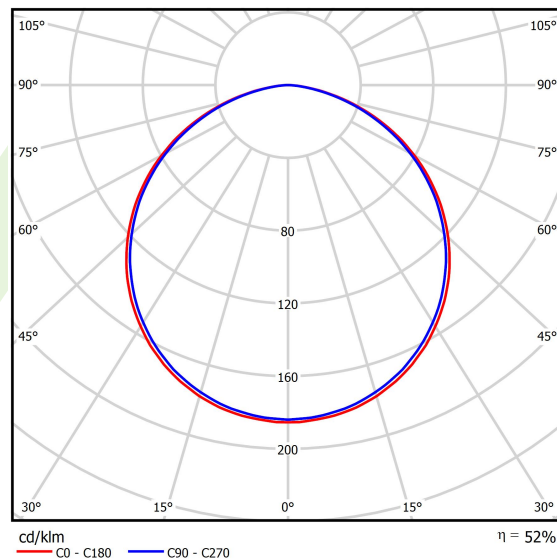

Mechanical data

Assembly	surface mounted on slings
Material	aluminum
Color	RAL 9016 (white)
Diffuser	PLX (PMMA opal)
Impact resistant	IK04
Dimensions [mm]	1170 x 1043 x 85

A graph of light

Accessories

Index 6E1-500OKW1P-5

Name SUSPENSION NEW TYPE-J 34
LENGHT 1,5M WIRE 5X 1-POINT

Index 19.3272.1205.00

Name SUSPENSION NEW TYPE-E
LENGHT-1,5 METER WITHOUT
WIRE 1-POINT