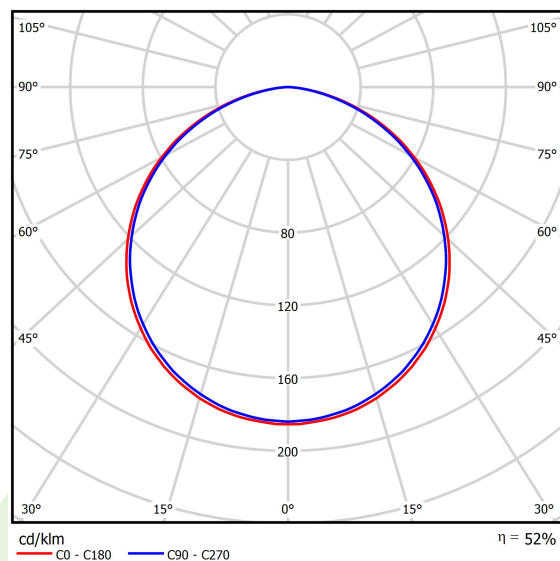

Product information

Category	Architectural luminaires
Family	ARTSHAPE SIX LED
Name	ARTSHAPE SIX LED LARGE EDGE SUSPENDED TW 8000 PLX EDD 34 827-865 / S-1,5M
Index	19.4015.3553.34

Light and electrical data

Light source	LED
Luminous flux LED [lm]	8040
LED power [W]	70
Luminaire luminous flux [lm]	4216
Power of luminaire [W]	77
Luminaire's light efficiency [lm/W]	54,8
Color of the light [K]	2700 ÷ 6500
CRI	>80
SDCM (LED sources)	4
Beam angle [°]	(C0-C180) / (C90-C270) - 113,4° / 111,8°
Protection against electric shock	I
Protection degree	IP40
Voltage	220..240 V, 50..60 Hz
Lifetime of LED sources [h]	60000
Lx/By	L80/B10
Operating temperature range [°C]	0 ÷ 30
Driver	DIM DALI (EDD)
Power factor cos φ	>0,95
Circuit load capacity	8 (B10), 14 (B16), 15(C10), 25 (C16)

Mechanical data

Assembly	surface mounted on slings
Material	aluminum
Color	RAL 9016 (white)
Diffuser	PLX (PMMA opal)
Impact resistant	IK04
Dimensions [mm]	1170 x 1043 x 85

A graph of light

Accessories

Index 6E1-500OKW1P-5