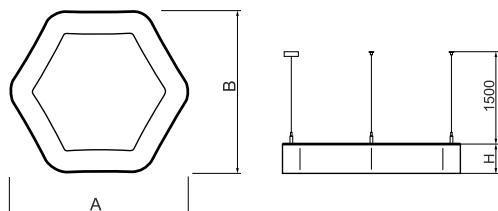

Product information

Category	Architectural luminaires
Family	ARTSHAPE SIX LED
Name	ARTSHAPE SIX LED LARGE EDGE SUSPENDED TW 8000 PLX EDD 34 827-865 / S-1,5M
Index	19.4015.3553.34

Light and electrical data

Light source	LED
Luminous flux LED [lm]	8040
LED power [W]	70
Luminaire luminous flux [lm]	4216
Power of luminaire [W]	77
Luminaire's light efficiency [lm/W]	54,8
Color of the light [K]	2700 ÷ 6500
CRI	>80
SDCM (LED sources)	4
Beam angle [°]	(C0-C180) / (C90-C270) - 113,4° / 111,8°
Protection against electric shock	I
Protection degree	IP40
Voltage	220..240 V, 50..60 Hz
Lifetime of LED sources [h]	60000
Lx/By	L80/B10
Operating temperature range [°C]	0 ÷ 30
Driver	DIM DALI (EDD)
Power factor cos φ	>0,95
Circuit load capacity	8 (B10), 14 (B16), 15(C10), 25 (C16)

Mechanical data

Assembly	surface mounted on slings
Material	aluminum
Color	RAL 9016 (white)
Diffuser	PLX (PMMA opal)
Impact resistant	IK04
Dimensions [mm]	1170 x 1043 x 85

A graph of light

Accessories

Index 6E1-500OKW1P-5

Name SUSPENSION NEW TYPE-J 34
LENGHT 1,5M WIRE 5X 1-POINT

Index 19.3272.1205.00

Name SUSPENSION NEW TYPE-E
LENGHT-1,5 METER WITHOUT
WIRE 1-POINT