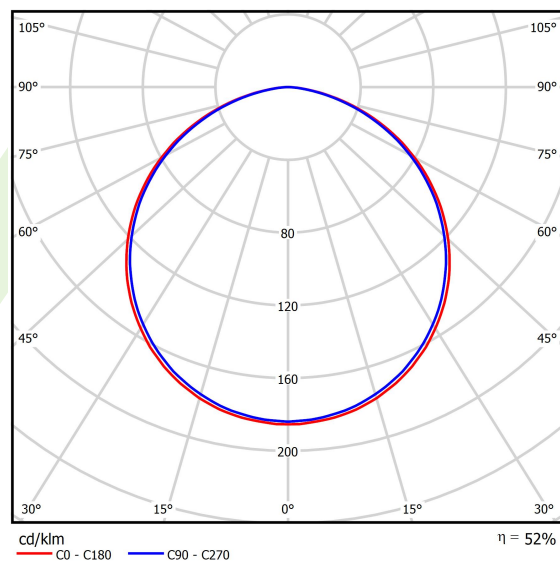

Mechanical data

Assembly	surface mounted on slings
Material	aluminum
Color	RAL 9016 (white)
Diffuser	PLX (PMMA opal)
Impact resistant	IK04
Dimensions [mm]	1170 x 1043 x 85

A graph of light

Accessories

Index 6E1-500OKW1P-5

Name SUSPENSION NEW TYPE-J 34
LENGHT 1,5M WIRE 5X 1-POINT

Index 19.3272.1205.00

Name SUSPENSION NEW TYPE-E
LENGHT-1,5 METER WITHOUT
WIRE 1-POINT