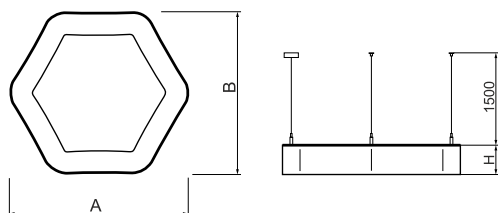

Product information

Category	Architectural luminaires
Family	ARTSHAPE SIX LED
Name	ARTSHAPE SIX LED LARGE EDGE SUSPENDED 6000 PLX EDD 34 840 / S-1,5M
Index	19.4015.3323.34

Light and electrical data

Light source	LED
Luminous flux LED [lm]	5940
LED power [W]	46
Luminaire luminous flux [lm]	3115
Power of luminaire [W]	50
Luminaire's light efficiency [lm/W]	62,3
Color of the light [K]	4000
CRI	>80
SDCM (LED sources)	3
Beam angle [°]	(C0-C180) / (C90-C270) - 113,4° / 111,8°
Photobiological risk class (IEC/EN 62471)	RG0
Protection against electric shock	I
Protection degree	IP40
Voltage	220..240 V, 50..60 Hz
Lifetime of LED sources [h]	60000
Lx/By	L80/B10
Operating temperature range [°C]	0 ÷ 30
Driver	DIM DALI (EDD)
Power factor cos φ	>0,95
Circuit load capacity	14 (B10), 23 (B16), 22 (C10), 35 (C16)

Mechanical data

Assembly	surface mounted on slings
Material	aluminum
Color	RAL 9016 (white)
Diffuser	PLX (PMMA opal)
Impact resistant	IK04
Dimensions [mm]	1170 x 1043 x 85

A graph of light

Accessories

Index 6E1-500OKW1P-5

Name SUSPENSION NEW TYPE-J 34
LENGHT 1,5M WIRE 5X 1-POINT

Index 19.3272.1205.00

Name SUSPENSION NEW TYPE-E
LENGHT-1,5 METER WITHOUT
WIRE 1-POINT