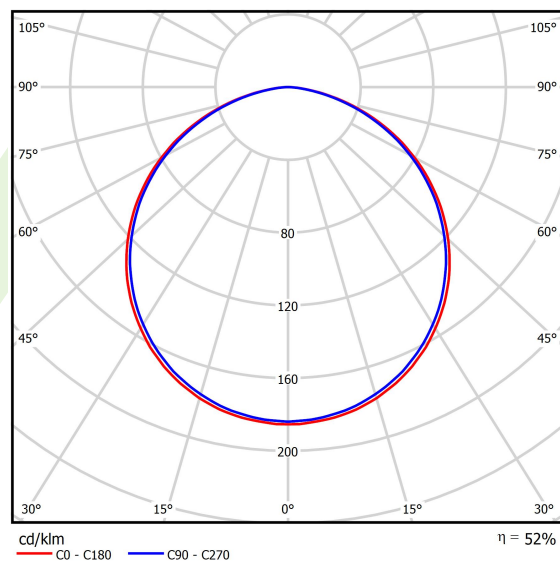

Product information

Category	Architectural luminaires
Family	ARTSHAPE SIX LED
Name	ARTSHAPE SIX LED LARGE EDGE SUSPENDED 6000 PLX EDD 34 840 / S-1,5M
Index	19.4015.3323.34

Light and electrical data

Light source	LED
Luminous flux LED [lm]	5940
LED power [W]	46
Luminaire luminous flux [lm]	3115
Power of luminaire [W]	50
Luminaire's light efficiency [lm/W]	62,3
Color of the light [K]	4000
CRI	>80
SDCM (LED sources)	3
Beam angle [°]	(C0-C180) / (C90-C270) - 113,4° / 111,8°
Photobiological risk class (IEC/EN 62471)	RG0
Protection against electric shock	I
Protection degree	IP40
Voltage	220..240 V, 50..60 Hz
Lifetime of LED sources [h]	60000
Lx/By	L80/B10
Operating temperature range [°C]	0 ÷ 30
Driver	DIM DALI (EDD)
Power factor cos φ	>0,95
Circuit load capacity	14 (B10), 23 (B16), 22 (C10), 35 (C16)

Mechanical data

Assembly	surface mounted on slings
Material	aluminum
Color	RAL 9016 (white)
Diffuser	PLX (PMMA opal)
Impact resistant	IK04
Dimensions [mm]	1170 x 1043 x 85

A graph of light

Accessories

Index 6E1-500OKW1P-5