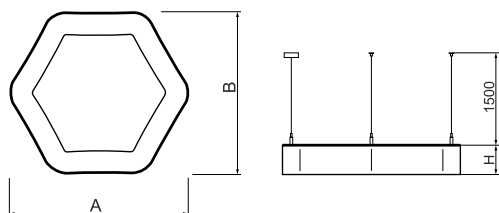

Product information

Category	Architectural luminaires
Family	ARTSHAPE SIX LED
Name	ARTSHAPE SIX LED LARGE EDGE SUSPENDE 6000 PLX EDD 34 840 / S-1,5M
Index	19.4015.3323.34
EAN	5902107176631

Light and electrical data

Light source	LED
Luminous flux LED [lm]	5940
LED power [W]	46
Luminaire luminous flux [lm]	3115
Power of luminaire [W]	50
Luminaire's light efficiency [lm/W]	62,3
Color of the light [K]	4000
CRI	>80
SDCM (LED sources)	3
Beam angle [°]	(C0-C180) / (C90-C270) - 113,4° / 111,8°
Photobiological risk class (IEC/EN 62471)	RG0
Protection against electric shock	I
Protection degree	IP40
Voltage	220..240 V, 50..60 Hz
Lifetime of LED sources [h]	100000
Lx/By	L80/B10
Operating temperature range [°C]	0 ÷ 30
Driver	DIM DALI (EDD)
Power factor cos φ	>0,95
Circuit load capacity	14 (B10), 23 (B16), 22 (C10), 35 (C16)

Mechanical data

Assembly	surface mounted on slings
Material	aluminum
Color	RAL 9016 (white)
Diffuser	PLX (PMMA opal)
Impact resistant	IK04
Dimensions [mm]	1170 x 1043 x 85

A graph of light

Accessories

Index 6E1-500OKW1P-5

Name SUSPENSION NEW TYPE-J 34
LENGHT 1,5M WIRE 5X 1-POINT

Index 19.3272.1205.00

Name SUSPENSION NEW TYPE-E
LENGHT-1,5 METER WITHOUT
WIRE 1-POINT