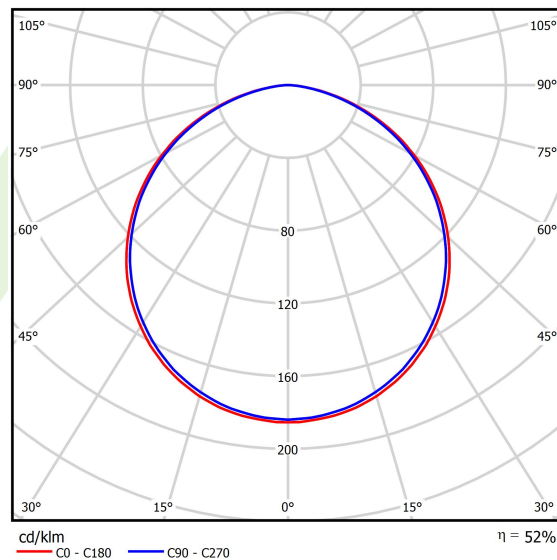

Product information

Category	Architectural luminaires
Family	ARTSHAPE SIX LED
Name	ARTSHAPE SIX LED LARGE EDGE SUSPENDED 6000 PLX E 34 840 / S-1,5M
Index	19.4015.3321.34

Light and electrical data

Light source	LED
Luminous flux LED [lm]	5940
LED power [W]	46
Luminaire luminous flux [lm]	3115
Power of luminaire [W]	50
Luminaire's light efficiency [lm/W]	62,3
Color of the light [K]	4000
CRI	>80
SDCM (LED sources)	3
Beam angle [°]	(C0-C180) / (C90-C270) - 113,4° / 111,8°
Photobiological risk class (IEC/EN 62471)	RG0
Protection against electric shock	I
Protection degree	IP40
Voltage	220..240 V, 50..60 Hz
Lifetime of LED sources [h]	60000
Lx/By	L80/B10
Operating temperature range [°C]	0 ÷ 30
Driver	standard on/off (E)
Power factor cos φ	>0,95
Circuit load capacity	16 (B10), 26 (B16), 23 (C10), 37 (C16)

Mechanical data

Assembly	surface mounted on slings
Material	aluminum
Color	RAL 9016 (white)
Diffuser	PLX (PMMA opal)
Impact resistant	IK04
Weight [kg]	10,1
Dimensions [mm]	1170 x 1043 x 85

A graph of light