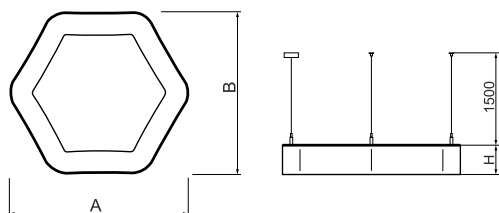

Product information

Category	Architectural luminaires
Family	ARTSHAPE SIX LED
Name	ARTSHAPE SIX LED LARGE EDGE SUSPENDE 6000 PLX E 34 840 / S-1,5M
Index	19.4015.3321.34

Light and electrical data

Light source	LED
Luminous flux LED [lm]	5940
LED power [W]	46
Luminaire luminous flux [lm]	3115
Power of luminaire [W]	50
Luminaire's light efficiency [lm/W]	62,3
Color of the light [K]	4000
CRI	>80
SDCM (LED sources)	3
Beam angle [°]	(C0-C180) / (C90-C270) - 113,4° / 111,8°
Photobiological risk class (IEC/EN 62471)	RG0
Protection against electric shock	I
Protection degree	IP40
Voltage	220..240 V, 50..60 Hz
Lifetime of LED sources [h]	60000
Lx/By	L80/B10
Operating temperature range [°C]	0 ÷ 30
Driver	standard on/off (E)
Power factor cos φ	>0,95
Circuit load capacity	16 (B10), 26 (B16), 23 (C10), 37 (C16)

Mechanical data

Assembly	surface mounted on slings
Material	aluminum
Color	RAL 9016 (white)
Diffuser	PLX (PMMA opal)
Impact resistant	IK04
Weight [kg]	10,1
Dimensions [mm]	1170 x 1043 x 85

A graph of light

Accessories

Index 6E1-500OKW1P-3

Name SUSPENSION NEW TYPE-J 34
LENGHT 1,5M WIRE 3X 1-POINT

Index 19.3272.1205.00

Name SUSPENSION NEW TYPE-E
LENGHT-1,5 METER WITHOUT
WIRE 1-POINT