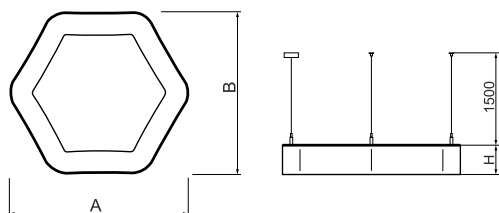

Product information

Category	Architectural luminaires
Family	ARTSHAPE SIX LED
Name	ARTSHAPE SIX LED LARGE EDGE SUSPENDED 6000 PLX E 34 840 / S-1,5M
Index	19.4015.3321.34

Light and electrical data

Light source	LED
Luminous flux LED [lm]	5940
LED power [W]	46
Luminaire luminous flux [lm]	3115
Power of luminaire [W]	50
Luminaire's light efficiency [lm/W]	62,3
Color of the light [K]	4000
CRI	>80
SDCM (LED sources)	3
Beam angle [°]	(C0-C180) / (C90-C270) - 113,4° / 111,8°
Photobiological risk class (IEC/EN 62471)	RG0
Protection against electric shock	I
Protection degree	IP40
Voltage	220..240 V, 50..60 Hz
Lifetime of LED sources [h]	60000
Lx/By	L80/B10
Operating temperature range [°C]	0 ÷ 30
Driver	standard on/off (E)
Power factor cos φ	>0,95
Circuit load capacity	16 (B10), 26 (B16), 23 (C10), 37 (C16)

Mechanical data

Assembly	surface mounted on slings
Material	aluminum
Color	RAL 9016 (white)
Diffuser	PLX (PMMA opal)
Impact resistant	IK04
Weight [kg]	10,1
Dimensions [mm]	1170 x 1043 x 85

A graph of light

Accessories

Index 6E1-500OKW1P-3

Name SUSPENSION NEW TYPE-J 34
LENGHT 1,5M WIRE 3X 1-POINT

Index 19.3272.1205.00

Name SUSPENSION NEW TYPE-E
LENGHT-1,5 METER WITHOUT
WIRE 1-POINT