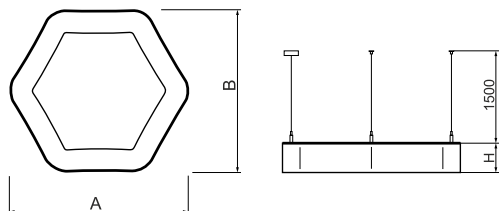

## Product information

Category	Architectural luminaires
Family	ARTSHAPE SIX LED
Name	ARTSHAPE SIX LED LARGE EDGE SUSPENDED 6000 PLX E 34 840 / S-1,5M
Index	19.4015.3321.34

## Light and electrical data

Light source	LED
Luminous flux LED [lm]	5940
LED power [W]	46
Luminaire luminous flux [lm]	3115
Power of luminaire [W]	50
Luminaire's light efficiency [lm/W]	62,3
Color of the light [K]	4000
CRI	>80
SDCM (LED sources)	3
Beam angle [°]	(C0-C180) / (C90-C270) - 113,4° / 111,8°
Photobiological risk class (IEC/EN 62471)	RG0
Protection against electric shock	I
Protection degree	IP40
Voltage	220..240 V, 50..60 Hz
Lifetime of LED sources [h]	60000
Lx/By	L80/B10
Operating temperature range [°C]	0 ÷ 30
Driver	standard on/off (E)
Power factor cos φ	>0,95
Circuit load capacity	16 (B10), 26 (B16), 23 (C10), 37 (C16)

**Mechanical data**

Assembly	surface mounted on slings
Material	aluminum
Color	RAL 9016 (white)
Diffuser	PLX (PMMA opal)
Impact resistant	IK04
Weight [kg]	10,1
Dimensions [mm]	1170 x 1043 x 85

**A graph of light**