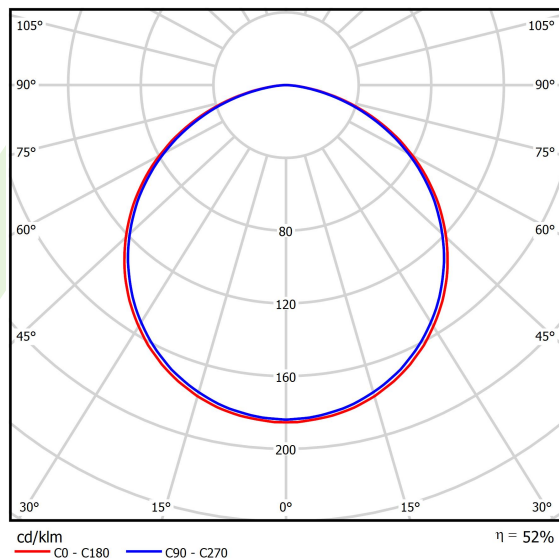

## Light and electrical data

Light source	LED
Luminous flux LED [lm]	5940
LED power [W]	46
Luminaire luminous flux [lm]	3115
Power of luminaire [W]	50
Luminaire's light efficiency [lm/W]	62,3
Color of the light [K]	4000
CRI	>80
SDCM (LED sources)	3
Beam angle [°]	(C0-C180) / (C90-C270) - 113,4° / 111,8°
Photobiological risk class (IEC/EN 62471)	RG0
Protection against electric shock	I
Protection degree	IP40
Voltage	220..240 V, 50..60 Hz
Lifetime of LED sources [h]	60000
Lx/By	L80/B10
Operating temperature range [°C]	0 ÷ 30
Driver	standard on/off (E)
Power factor cos φ	>0,95
Circuit load capacity	16 (B10), 26 (B16), 23 (C10), 37 (C16)

**Mechanical data**

Assembly	surface mounted on slings
Material	aluminum
Color	RAL 9016 (white)
Diffuser	PLX (PMMA opal)
Impact resistant	IK04
Weight [kg]	10,1
Dimensions [mm]	1170 x 1043 x 85

**A graph of light**