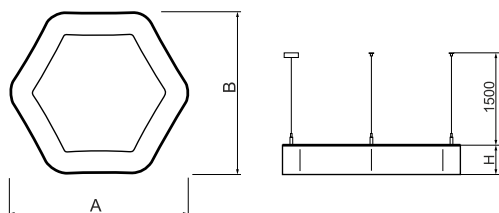

Product information

Category	Architectural luminaires
Family	ARTSHAPE SIX LED
Name	ARTSHAPE SIX LED MEDIUM EDGE SUSPENDED 9000 PLX EDD 34 840 / S-1,5M
Index	19.4015.2423.34

Light and electrical data

Light source	LED
Luminous flux LED [lm]	8910
LED power [W]	64
Luminaire luminous flux [lm]	4672
Power of luminaire [W]	70
Luminaire's light efficiency [lm/W]	66,7
Color of the light [K]	4000
CRI	>80
SDCM (LED sources)	3
Beam angle [°]	(C0-C180) / (C90-C270) - 113,4° / 111,8°
Photobiological risk class (IEC/EN 62471)	RG0
Protection against electric shock	I
Protection degree	IP40
Voltage	220..240 V, 50..60 Hz
Lifetime of LED sources [h]	60000
Lx/By	L80/B10
Operating temperature range [°C]	0 ÷ 30
Driver	DIM DALI (EDD)
Power factor cos φ	>0,95
Circuit load capacity	8 (B10), 13 (B16), 13 (C10), 21 (C16)

Mechanical data

Assembly	surface mounted on slings
Material	aluminum
Color	RAL 9016 (white)
Diffuser	PLX (PMMA opal)
Impact resistant	IK04
Weight [kg]	5,3
Dimensions [mm]	900 x 809 x 85

A graph of light

Accessories

Index 6E1-500OKW1P-5

Name SUSPENSION NEW TYPE-J 34
LENGHT 1,5M WIRE 5X 1-POINT

Index 19.3272.1205.00

Name SUSPENSION NEW TYPE-E
LENGHT-1,5 METER WITHOUT
WIRE 1-POINT