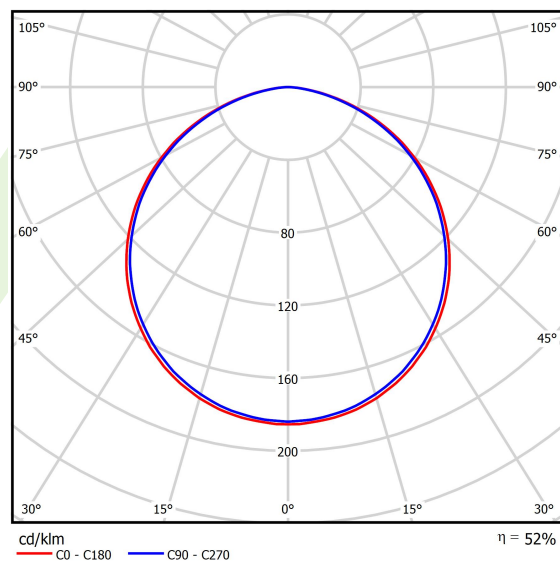

Product information

Category	Architectural luminaires
Family	ARTSHAPE SIX LED
Name	ARTSHAPE SIX LED MEDIUM EDGE SUSPENDED 9000 PLX EDD 34 840 / S-1,5M
Index	19.4015.2423.34

Light and electrical data

Light source	LED
Luminous flux LED [lm]	8910
LED power [W]	64
Luminaire luminous flux [lm]	4672
Power of luminaire [W]	70
Luminaire's light efficiency [lm/W]	66,7
Color of the light [K]	4000
CRI	>80
SDCM (LED sources)	3
Beam angle [°]	(C0-C180) / (C90-C270) - 113,4° / 111,8°
Photobiological risk class (IEC/EN 62471)	RG0
Protection against electric shock	I
Protection degree	IP40
Voltage	220..240 V, 50..60 Hz
Lifetime of LED sources [h]	60000
Lx/By	L80/B10
Operating temperature range [°C]	0 ÷ 30
Driver	DIM DALI (EDD)
Power factor cos φ	>0,95
Circuit load capacity	8 (B10), 13 (B16), 13 (C10), 21 (C16)

Mechanical data

Assembly	surface mounted on slings
Material	aluminum
Color	RAL 9016 (white)
Diffuser	PLX (PMMA opal)
Impact resistant	IK04
Weight [kg]	5,3
Dimensions [mm]	900 x 809 x 85

A graph of light