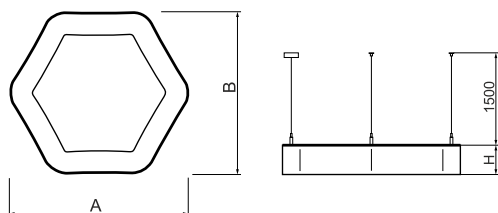

Product information

Category	Architectural luminaires
Family	ARTSHAPE SIX LED
Name	ARTSHAPE SIX LED MEDIUM EDGE SUSPENDED 9000 PLX EDD 34 840 / S-1,5M
Index	19.4015.2423.34

Light and electrical data

Light source	LED
Luminous flux LED [lm]	8910
LED power [W]	64
Luminaire luminous flux [lm]	4672
Power of luminaire [W]	70
Luminaire's light efficiency [lm/W]	66,7
Color of the light [K]	4000
CRI	>80
SDCM (LED sources)	3
Beam angle [°]	(C0-C180) / (C90-C270) - 113,4° / 111,8°
Photobiological risk class (IEC/EN 62471)	RG0
Protection against electric shock	I
Protection degree	IP40
Voltage	220..240 V, 50..60 Hz
Lifetime of LED sources [h]	60000
Lx/By	L80/B10
Operating temperature range [°C]	0 ÷ 30
Driver	DIM DALI (EDD)
Power factor cos φ	>0,95
Circuit load capacity	8 (B10), 13 (B16), 13 (C10), 21 (C16)

Mechanical data

Assembly	surface mounted on slings
Material	aluminum
Color	RAL 9016 (white)
Diffuser	PLX (PMMA opal)
Impact resistant	IK04
Weight [kg]	5,3
Dimensions [mm]	900 x 809 x 85

A graph of light

Accessories

Index 6E1-500OKW1P-5

Name SUSPENSION NEW TYPE-J 34
LENGHT 1,5M WIRE 5X 1-POINT

Index 19.3272.1205.00

Name SUSPENSION NEW TYPE-E
LENGHT-1,5 METER WITHOUT
WIRE 1-POINT