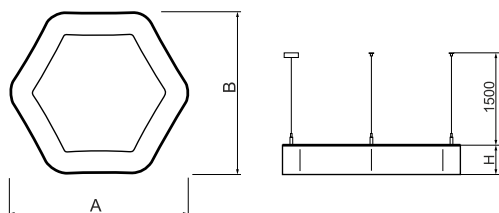

Product information

Category	Architectural luminaires
Family	ARTSHAPE SIX LED
Name	ARTSHAPE SIX LED MEDIUM EDGE SUSPENDED 9000 PLX E 34 840 / S-1,5M
Index	19.4015.2421.34

Light and electrical data

Light source	LED
Luminous flux LED [lm]	8910
LED power [W]	64
Luminaire luminous flux [lm]	4672
Power of luminaire [W]	70
Luminaire's light efficiency [lm/W]	66,7
Color of the light [K]	4000
CRI	>80
SDCM (LED sources)	3
Beam angle [°]	(C0-C180) / (C90-C270) - 113,4° / 111,8°
Photobiological risk class (IEC/EN 62471)	RG0
Protection against electric shock	I
Protection degree	IP40
Voltage	220..240 V, 50..60 Hz
Lifetime of LED sources [h]	60000
Lx/By	L80/B10
Operating temperature range [°C]	0 ÷ 30
Driver	standard on/off (E)
Power factor cos φ	>0,95
Circuit load capacity	9 (B10), 15 (B16), 15 (C10), 24 (C16)

Mechanical data

Assembly	surface mounted on slings
Material	aluminum
Color	RAL 9016 (white)
Diffuser	PLX (PMMA opal)
Impact resistant	IK04
Weight [kg]	5,2
Dimensions [mm]	900 x 809 x 85

A graph of light

Accessories

Index 6E1-500OKW1P-3

Name SUSPENSION NEW TYPE-J 34
LENGHT 1,5M WIRE 3X 1-POINT

Index 19.3272.1205.00

Name SUSPENSION NEW TYPE-E
LENGHT-1,5 METER WITHOUT
WIRE 1-POINT