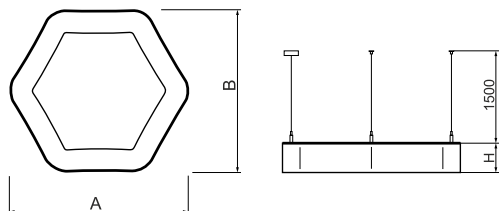

Product information

Category	Architectural luminaires
Family	ARTSHAPE SIX LED
Name	ARTSHAPE SIX LED MEDIUM EDGE SUSPENDED 9000 PLX E 34 840 / S-1,5M
Index	19.4015.2421.34

Light and electrical data

Light source	LED
Luminous flux LED [lm]	8910
LED power [W]	64
Luminaire luminous flux [lm]	4672
Power of luminaire [W]	70
Luminaire's light efficiency [lm/W]	66,7
Color of the light [K]	4000
CRI	>80
SDCM (LED sources)	3
Beam angle [°]	(C0-C180) / (C90-C270) - 113,4° / 111,8°
Photobiological risk class (IEC/EN 62471)	RG0
Protection against electric shock	I
Protection degree	IP40
Voltage	220..240 V, 50..60 Hz
Lifetime of LED sources [h]	60000
Lx/By	L80/B10
Operating temperature range [°C]	0 ÷ 30
Driver	standard on/off (E)
Power factor cos φ	>0,95
Circuit load capacity	9 (B10), 15 (B16), 15 (C10), 24 (C16)

Mechanical data

Assembly	surface mounted on slings
Material	aluminum
Color	RAL 9016 (white)
Diffuser	PLX (PMMA opal)
Impact resistant	IK04
Weight [kg]	5,2
Dimensions [mm]	900 x 809 x 85

A graph of light

Accessories

Index 6E1-500OKW1P-3

Name SUSPENSION NEW TYPE-J 34
LENGHT 1,5M WIRE 3X 1-POINT

Index 19.3272.1205.00

Name SUSPENSION NEW TYPE-E
LENGHT-1,5 METER WITHOUT
WIRE 1-POINT