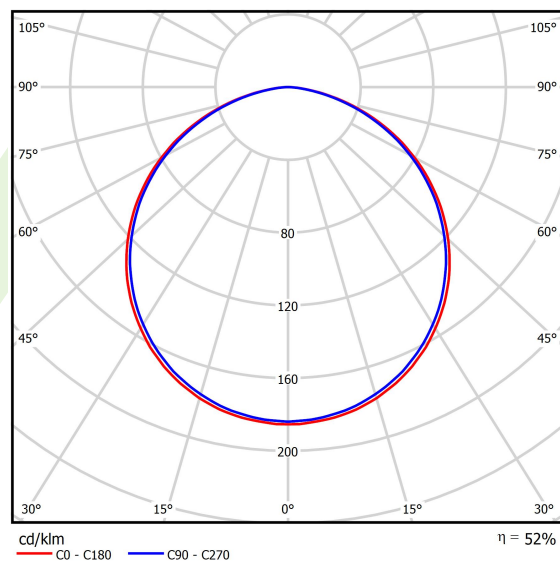

Product information

Category	Architectural luminaires
Family	ARTSHAPE SIX LED
Name	ARTSHAPE SIX LED MEDIUM EDGE SUSPENDED 9000 PLX E 34 840 / S-1,5M
Index	19.4015.2421.34

Light and electrical data

Light source	LED
Luminous flux LED [lm]	8910
LED power [W]	64
Luminaire luminous flux [lm]	4672
Power of luminaire [W]	70
Luminaire's light efficiency [lm/W]	66,7
Color of the light [K]	4000
CRI	>80
SDCM (LED sources)	3
Beam angle [°]	(C0-C180) / (C90-C270) - 113,4° / 111,8°
Photobiological risk class (IEC/EN 62471)	RG0
Protection against electric shock	I
Protection degree	IP40
Voltage	220..240 V, 50..60 Hz
Lifetime of LED sources [h]	60000
Lx/By	L80/B10
Operating temperature range [°C]	0 ÷ 30
Driver	standard on/off (E)
Power factor cos φ	>0,95
Circuit load capacity	9 (B10), 15 (B16), 15 (C10), 24 (C16)

Mechanical data

Assembly	surface mounted on slings
Material	aluminum
Color	RAL 9016 (white)
Diffuser	PLX (PMMA opal)
Impact resistant	IK04
Weight [kg]	5,2
Dimensions [mm]	900 x 809 x 85

A graph of light