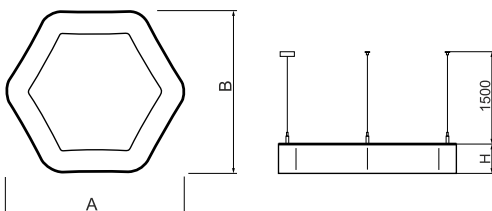

Product information

Category	Architectural luminaires
Family	ARTSHAPE SIX LED
Name	ARTSHAPE SIX LED MEDIUM EDGE SUSPENDED TW 6000 PLX EDD 34 827-865 / S-1,5M
Index	19.4015.2353.34

Light and electrical data

Light source	LED
Luminous flux LED [lm]	5880
LED power [W]	51
Luminaire luminous flux [lm]	3083
Power of luminaire [W]	57
Luminaire's light efficiency [lm/W]	54,1
Color of the light [K]	2700 ÷ 6500
CRI	>80
SDCM (LED sources)	4
Beam angle [°]	(C0-C180) / (C90-C270) - 113,4° / 111,8°
Protection against electric shock	I
Protection degree	IP40
Voltage	220..240 V, 50..60 Hz
Lifetime of LED sources [h]	60000
Lx/By	L80/B10
Operating temperature range [°C]	0 ÷ 30
Driver	DIM DALI (EDD)
Power factor cos φ	>0,95
Circuit load capacity	8 (B10), 14 (B16), 15(C10), 25 (C16)

Mechanical data

Assembly	surface mounted on slings
Material	aluminum
Color	RAL 9016 (white)
Diffuser	PLX (PMMA opal)
Impact resistant	IK04
Dimensions [mm]	900 x 809 x 85

A graph of light

Accessories

Index 6E1-500OKW1P-5

Name SUSPENSION NEW TYPE-J 34
LENGHT 1,5M WIRE 5X 1-POINT

Index 19.3272.1205.00

Name SUSPENSION NEW TYPE-E
LENGHT-1,5 METER WITHOUT
WIRE 1-POINT