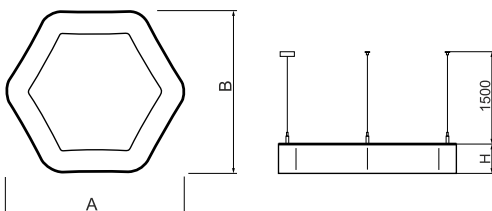

## Light and electrical data

Light source	LED
Luminous flux LED [lm]	5880
LED power [W]	51
Luminaire luminous flux [lm]	3083
Power of luminaire [W]	57
Luminaire's light efficiency [lm/W]	54,1
Color of the light [K]	2700 ÷ 6500
CRI	>80
SDCM (LED sources)	4
Beam angle [°]	(C0-C180) / (C90-C270) - 113,4° / 111,8°
Protection against electric shock	I
Protection degree	IP40
Voltage	220..240 V, 50..60 Hz
Lifetime of LED sources [h]	60000
Lx/By	L80/B10
Operating temperature range [°C]	0 ÷ 30
Driver	DIM DALI (EDD)
Power factor cos φ	>0,95
Circuit load capacity	8 (B10), 14 (B16), 15(C10), 25 (C16)

## Mechanical data

Assembly	surface mounted on slings
Material	aluminum
Color	RAL 9016 (white)
Diffuser	PLX (PMMA opal)
Impact resistant	IK04
Dimensions [mm]	900 x 809 x 85