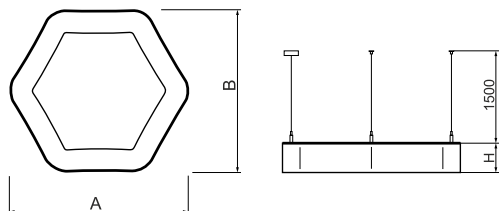

Product information

Category	Architectural luminaires
Family	ARTSHAPE SIX LED
Name	ARTSHAPE SIX LED MEDIUM EDGE SUSPENDED 4500 PLX EDD 34 840 / S-1,5M
Index	19.4015.2223.34

Light and electrical data

Light source	LED
Luminous flux LED [lm]	4455
LED power [W]	32
Luminaire luminous flux [lm]	2336
Power of luminaire [W]	35
Luminaire's light efficiency [lm/W]	66,7
Color of the light [K]	4000
CRI	>80
SDCM (LED sources)	3
Beam angle [°]	(C0-C180) / (C90-C270) - 113,4° / 111,8°
Photobiological risk class (IEC/EN 62471)	RG0
Protection against electric shock	I
Protection degree	IP40
Voltage	220..240 V, 50..60 Hz
Lifetime of LED sources [h]	60000
Lx/By	L80/B10
Operating temperature range [°C]	0 ÷ 30
Driver	DIM DALI (EDD)
Power factor cos φ	>0,95
Circuit load capacity	14 (B10), 23 (B16), 22 (C10), 35 (C16)

Mechanical data

Assembly	surface mounted on slings
Material	aluminum
Color	RAL 9016 (white)
Diffuser	PLX (PMMA opal)
Impact resistant	IK04
Dimensions [mm]	900 x 809 x 85

A graph of light

Accessories

Index 6E1-500OKW1P-5

Name SUSPENSION NEW TYPE-J 34
LENGHT 1,5M WIRE 5X 1-POINT

Index 19.3272.1205.00

Name SUSPENSION NEW TYPE-E
LENGHT-1,5 METER WITHOUT
WIRE 1-POINT