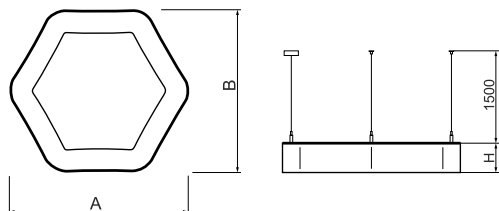

Light source	LED
Luminous flux LED [lm]	4455
LED power [W]	32
Luminaire luminous flux [lm]	2336
Power of luminaire [W]	35
Luminaire's light efficiency [lm/W]	66,7
Color of the light [K]	4000
CRI	>80
SDCM (LED sources)	3
Beam angle [°]	(C0-C180) / (C90-C270) - 113,4° / 111,8°
Photobiological risk class (IEC/EN 62471)	RG0
Protection against electric shock	I
Protection degree	IP40
Voltage	220..240 V, 50..60 Hz
Lifetime of LED sources [h]	100000
Lx/By	L80/B10
Operating temperature range [°C]	0 ÷ 30
Driver	DIM DALI (EDD)
Power factor cos φ	>0,95
Circuit load capacity	14 (B10), 23 (B16), 22 (C10), 35 (C16)

Mechanical data

Assembly	surface mounted on slings
Material	aluminum
Color	RAL 9016 (white)
Diffuser	PLX (PMMA opal)
Impact resistant	IK04
Dimensions [mm]	900 x 809 x 85

A graph of light

Accessories

Index 6E1-500OKW1P-5

Name SUSPENSION NEW TYPE-J 34
LENGHT 1,5M WIRE 5X 1-POINT

Index 19.3272.1205.00

Name SUSPENSION NEW TYPE-E
LENGHT-1,5 METER WITHOUT
WIRE 1-POINT