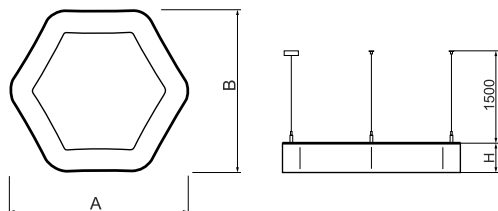

Product information

Category	Architectural luminaires
Family	ARTSHAPE SIX LED
Name	ARTSHAPE SIX LED MEDIUM EDGE SUSPENDED 4500 PLX EDD 34 840 / S-1,5M
Index	19.4015.2223.34

Light and electrical data

Light source	LED
Luminous flux LED [lm]	4455
LED power [W]	32
Luminaire luminous flux [lm]	2336
Power of luminaire [W]	35
Luminaire's light efficiency [lm/W]	66,7
Color of the light [K]	4000
CRI	>80
SDCM (LED sources)	3
Beam angle [°]	(C0-C180) / (C90-C270) - 113,4° / 111,8°
Photobiological risk class (IEC/EN 62471)	RG0
Protection against electric shock	I
Protection degree	IP40
Voltage	220..240 V, 50..60 Hz
Lifetime of LED sources [h]	60000
Lx/By	L80/B10
Operating temperature range [°C]	0 ÷ 30
Driver	DIM DALI (EDD)
Power factor cos φ	>0,95
Circuit load capacity	14 (B10), 23 (B16), 22 (C10), 35 (C16)

Mechanical data

Assembly	surface mounted on slings
Material	aluminum
Color	RAL 9016 (white)
Diffuser	PLX (PMMA opal)
Impact resistant	IK04
Dimensions [mm]	900 x 809 x 85

A graph of light

Accessories

Index 6E1-500OKW1P-5

Name SUSPENSION NEW TYPE-J 34
LENGHT 1,5M WIRE 5X 1-POINT

Index 19.3272.1205.00

Name SUSPENSION NEW TYPE-E
LENGHT-1,5 METER WITHOUT
WIRE 1-POINT