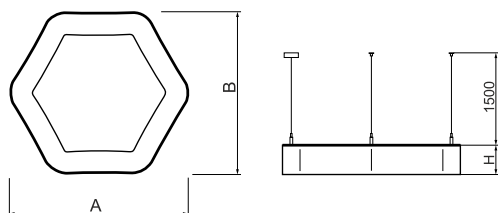

Product information

Category	Architectural luminaires
Family	ARTSHAPE SIX LED
Name	ARTSHAPE SIX LED MEDIUM EDGE SUSPENDED 4500 PLX E 34 840 / S-1,5M
Index	19.4015.2221.34

Light and electrical data

Light source	LED
Luminous flux LED [lm]	4455
LED power [W]	32
Luminaire luminous flux [lm]	2336
Power of luminaire [W]	35
Luminaire's light efficiency [lm/W]	66,7
Color of the light [K]	4000
CRI	>80
SDCM (LED sources)	3
Beam angle [°]	(C0-C180) / (C90-C270) - 113,4° / 111,8°
Photobiological risk class (IEC/EN 62471)	RG0
Protection against electric shock	I
Protection degree	IP40
Voltage	220..240 V, 50..60 Hz
Lifetime of LED sources [h]	60000
Lx/By	L80/B10
Operating temperature range [°C]	0 ÷ 30
Driver	standard on/off (E)
Power factor cos φ	>0,95
Circuit load capacity	15 (B10), 25 (B16), 24 (C10), 38 (C16)

Mechanical data

Assembly	surface mounted on slings
Material	aluminum
Color	RAL 9016 (white)
Diffuser	PLX (PMMA opal)
Impact resistant	IK04
Weight [kg]	5,3
Dimensions [mm]	900 x 809 x 85

A graph of light

Accessories

Index 6E1-500OKW1P-3

Name SUSPENSION NEW TYPE-J 34
LENGHT 1,5M WIRE 3X 1-POINT

Index 19.3272.1205.00

Name SUSPENSION NEW TYPE-E
LENGHT-1,5 METER WITHOUT
WIRE 1-POINT