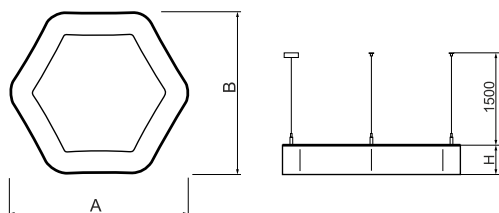

Product information

Category	Architectural luminaires
Family	ARTSHAPE SIX LED
Name	ARTSHAPE SIX LED MEDIUM EDGE SUSPENDED 4500 PLX E 34 840 / S-1,5M
Index	19.4015.2221.34

Light and electrical data

Light source	LED
Luminous flux LED [lm]	4455
LED power [W]	32
Luminaire luminous flux [lm]	2336
Power of luminaire [W]	35
Luminaire's light efficiency [lm/W]	66,7
Color of the light [K]	4000
CRI	>80
SDCM (LED sources)	3
Beam angle [°]	(C0-C180) / (C90-C270) - 113,4° / 111,8°
Photobiological risk class (IEC/EN 62471)	RG0
Protection against electric shock	I
Protection degree	IP40
Voltage	220..240 V, 50..60 Hz
Lifetime of LED sources [h]	60000
Lx/By	L80/B10
Operating temperature range [°C]	0 ÷ 30
Driver	standard on/off (E)
Power factor cos φ	>0,95
Circuit load capacity	15 (B10), 25 (B16), 24 (C10), 38 (C16)

Mechanical data

Assembly	surface mounted on slings
Material	aluminum
Color	RAL 9016 (white)
Diffuser	PLX (PMMA opal)
Impact resistant	IK04
Weight [kg]	5,3
Dimensions [mm]	900 x 809 x 85

A graph of light

Accessories

Index 6E1-500OKW1P-3

Name SUSPENSION NEW TYPE-J 34
LENGHT 1,5M WIRE 3X 1-POINT

Index 19.3272.1205.00

Name SUSPENSION NEW TYPE-E
LENGHT-1,5 METER WITHOUT
WIRE 1-POINT