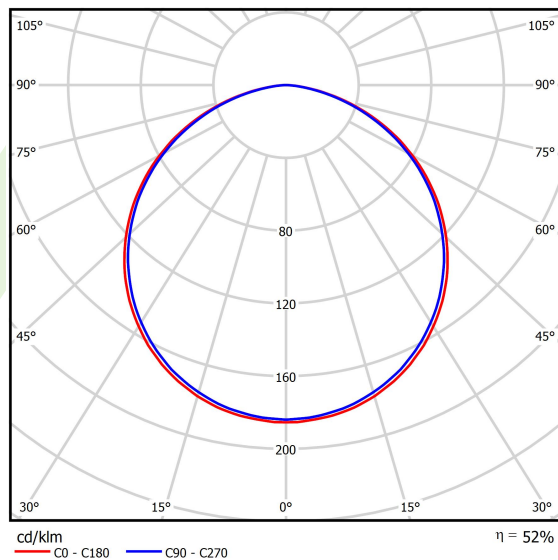

Light source	LED
Luminous flux LED [lm]	4455
LED power [W]	32
Luminaire luminous flux [lm]	2336
Power of luminaire [W]	35
Luminaire's light efficiency [lm/W]	66,7
Color of the light [K]	4000
CRI	>80
SDCM (LED sources)	3
Beam angle [°]	(C0-C180) / (C90-C270) - 113,4° / 111,8°
Photobiological risk class (IEC/EN 62471)	RG0
Protection against electric shock	I
Protection degree	IP40
Voltage	220..240 V, 50..60 Hz
Lifetime of LED sources [h]	100000
Lx/By	L80/B10
Operating temperature range [°C]	0 ÷ 30
Driver	standard on/off (E)
Power factor cos φ	>0,95
Circuit load capacity	15 (B10), 25 (B16), 24 (C10), 38 (C16)

Mechanical data

Assembly	surface mounted on slings
Material	aluminum
Color	RAL 9016 (white)
Diffuser	PLX (PMMA opal)
Impact resistant	IK04
Weight [kg]	5,3
Dimensions [mm]	900 x 809 x 85

A graph of light