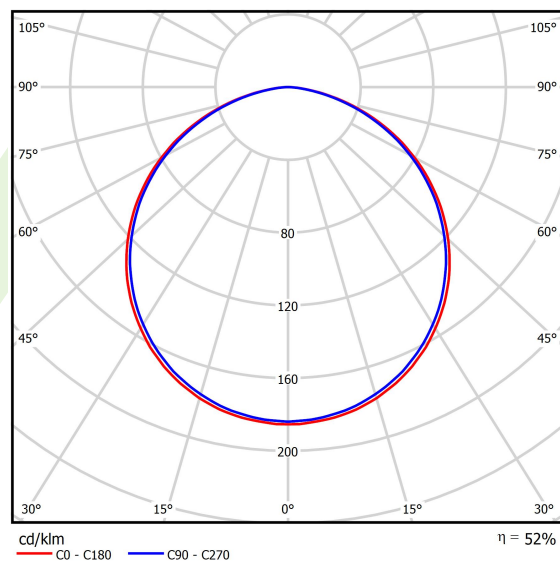

Product information

Category	Architectural luminaires
Family	ARTSHAPE SIX LED
Name	ARTSHAPE SIX LED MEDIUM EDGE SUSPENDED 4500 PLX E 34 840 / S-1,5M
Index	19.4015.2221.34

Light and electrical data

Light source	LED
Luminous flux LED [lm]	4455
LED power [W]	32
Luminaire luminous flux [lm]	2336
Power of luminaire [W]	35
Luminaire's light efficiency [lm/W]	66,7
Color of the light [K]	4000
CRI	>80
SDCM (LED sources)	3
Beam angle [°]	(C0-C180) / (C90-C270) - 113,4° / 111,8°
Photobiological risk class (IEC/EN 62471)	RG0
Protection against electric shock	I
Protection degree	IP40
Voltage	220..240 V, 50..60 Hz
Lifetime of LED sources [h]	60000
Lx/By	L80/B10
Operating temperature range [°C]	0 ÷ 30
Driver	standard on/off (E)
Power factor cos φ	>0,95
Circuit load capacity	15 (B10), 25 (B16), 24 (C10), 38 (C16)

Mechanical data

Assembly	surface mounted on slings
Material	aluminum
Color	RAL 9016 (white)
Diffuser	PLX (PMMA opal)
Impact resistant	IK04
Weight [kg]	5,3
Dimensions [mm]	900 x 809 x 85

A graph of light