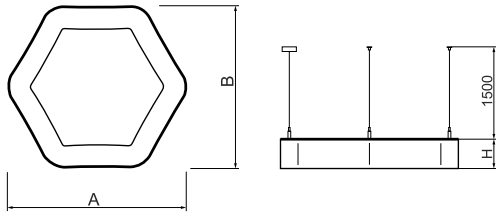

Light source	LED
Luminous flux LED [lm]	4455
LED power [W]	32
Luminaire luminous flux [lm]	2336
Power of luminaire [W]	35
Luminaire's light efficiency [lm/W]	66,7
Color of the light [K]	4000
CRI	>80
SDCM (LED sources)	3
Beam angle [°]	(C0-C180) / (C90-C270) - 113,4° / 111,8°
Photobiological risk class (IEC/EN 62471)	RG0
Protection against electric shock	I
Protection degree	IP40
Voltage	220..240 V, 50..60 Hz
Lifetime of LED sources [h]	100000
Lx/By	L80/B10
Operating temperature range [°C]	0 ÷ 30
Driver	standard on/off (E)
Power factor cos φ	>0,95
Circuit load capacity	15 (B10), 25 (B16), 24 (C10), 38 (C16)

Mechanical data

Assembly	surface mounted on slings
Material	aluminum
Color	RAL 9016 (white)
Diffuser	PLX (PMMA opal)
Impact resistant	IK04
Weight [kg]	5,3
Dimensions [mm]	900 x 809 x 85

A graph of light