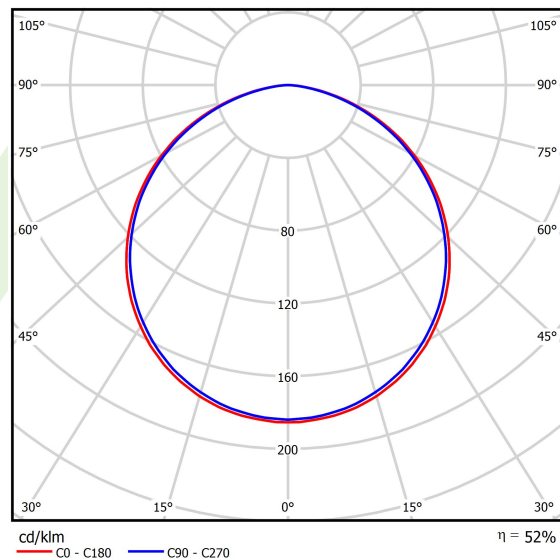

Product information

Category	Architectural luminaires
Family	ARTSHAPE SIX LED
Name	ARTSHAPE SIX LED MEDIUM EDGE SUSPENDED 4500 PLX E 34 840 / S-1,5M
Index	19.4015.2221.34

Light and electrical data

Light source	LED
Luminous flux LED [lm]	4455
LED power [W]	32
Luminaire luminous flux [lm]	2336
Power of luminaire [W]	35
Luminaire's light efficiency [lm/W]	66,7
Color of the light [K]	4000
CRI	>80
SDCM (LED sources)	3
Beam angle [°]	(C0-C180) / (C90-C270) - 113,4° / 111,8°
Photobiological risk class (IEC/EN 62471)	RG0
Protection against electric shock	I
Protection degree	IP40
Voltage	220..240 V, 50..60 Hz
Lifetime of LED sources [h]	60000
Lx/By	L80/B10
Operating temperature range [°C]	0 ÷ 30
Driver	standard on/off (E)
Power factor cos φ	>0,95
Circuit load capacity	15 (B10), 25 (B16), 24 (C10), 38 (C16)

Mechanical data

Assembly	surface mounted on slings
Material	aluminum
Color	RAL 9016 (white)
Diffuser	PLX (PMMA opal)
Impact resistant	IK04
Weight [kg]	5,3
Dimensions [mm]	900 x 809 x 85

A graph of light