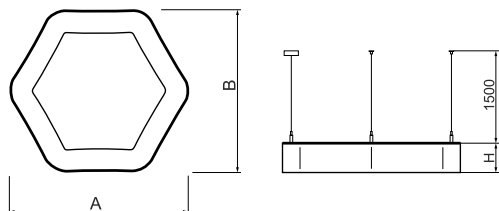

Product information

Category	Architectural luminaires
Family	ARTSHAPE SIX LED
Name	ARTSHAPE SIX LED MEDIUM EDGE SUSPENDED 4500 PLX E 34 840 / S-1,5M
Index	19.4015.2221.34

Light and electrical data

Light source	LED
Luminous flux LED [lm]	4455
LED power [W]	32
Luminaire luminous flux [lm]	2336
Power of luminaire [W]	35
Luminaire's light efficiency [lm/W]	66,7
Color of the light [K]	4000
CRI	>80
SDCM (LED sources)	3
Beam angle [°]	(C0-C180) / (C90-C270) - 113,4° / 111,8°
Photobiological risk class (IEC/EN 62471)	RG0
Protection against electric shock	I
Protection degree	IP40
Voltage	220..240 V, 50..60 Hz
Lifetime of LED sources [h]	60000
Lx/By	L80/B10
Operating temperature range [°C]	0 ÷ 30
Driver	standard on/off (E)
Power factor cos φ	>0,95
Circuit load capacity	15 (B10), 25 (B16), 24 (C10), 38 (C16)

Mechanical data

Assembly	surface mounted on slings
Material	aluminum
Color	RAL 9016 (white)
Diffuser	PLX (PMMA opal)
Impact resistant	IK04
Weight [kg]	5,3
Dimensions [mm]	900 x 809 x 85

A graph of light

Accessories

Index 6E1-500OKW1P-3

Name SUSPENSION NEW TYPE-J 34
LENGHT 1,5M WIRE 3X 1-POINT

Index 19.3272.1205.00

Name SUSPENSION NEW TYPE-E
LENGHT-1,5 METER WITHOUT
WIRE 1-POINT