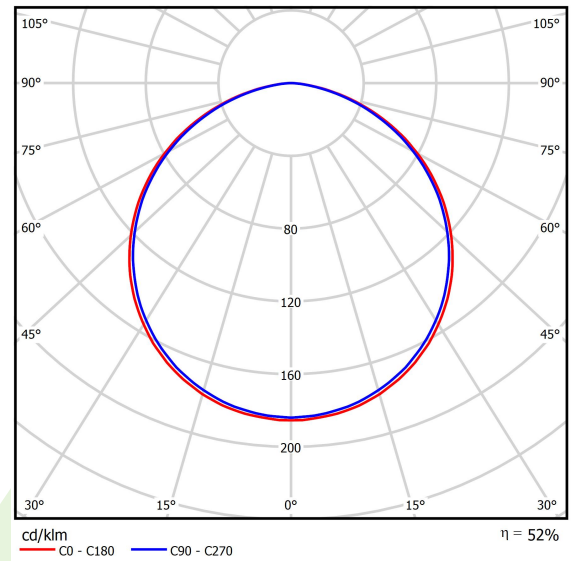

## Light and electrical data

Light source	LED
Luminous flux LED [lm]	4200
LED power [W]	37
Luminaire luminous flux [lm]	2202
Power of luminaire [W]	40
Luminaire's light efficiency [lm/W]	55,1
Color of the light [K]	2700 ÷ 6500
CRI	>80
SDCM (LED sources)	4
Beam angle [°]	(C0-C180) / (C90-C270) - 113,4° / 111,8°
Protection against electric shock	I
Protection degree	IP40
Voltage	220..240 V, 50..60 Hz
Lifetime of LED sources [h]	60000
Lx/By	L80/B10
Operating temperature range [°C]	0 ÷ 30
Driver	DIM DALI (EDD)
Power factor cos φ	>0,95
Circuit load capacity	13 (B10), 21 (B16), 22 (C10), 36 (C16)

## A graph of light