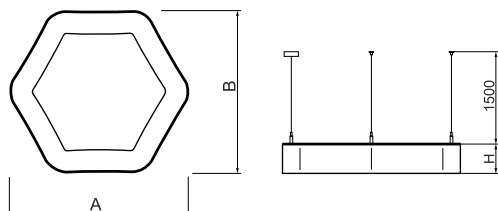

Product information

Category	Architectural luminaires
Family	ARTSHAPE SIX LED
Name	ARTSHAPE SIX LED SMALL EDGE SUSPENDED TW 4000 PLX EDD 34 827-865 / S-1,5M
Index	19.4015.1753.34

Light and electrical data

Light source	LED
Luminous flux LED [lm]	4200
LED power [W]	37
Luminaire luminous flux [lm]	2202
Power of luminaire [W]	40
Luminaire's light efficiency [lm/W]	55,1
Color of the light [K]	2700 ÷ 6500
CRI	>80
SDCM (LED sources)	4
Beam angle [°]	(C0-C180) / (C90-C270) - 113,4° / 111,8°
Protection against electric shock	I
Protection degree	IP40
Voltage	220..240 V, 50..60 Hz
Lifetime of LED sources [h]	60000
Lx/By	L80/B10
Operating temperature range [°C]	0 ÷ 30
Driver	DIM DALI (EDD)
Power factor cos φ	>0,95
Circuit load capacity	13 (B10), 21 (B16), 22 (C10), 36 (C16)

Mechanical data

Assembly	surface mounted on slings
Material	aluminum
Color	RAL 9016 (white)
Diffuser	PLX (PMMA opal)
Impact resistant	IK04
Dimensions [mm]	650 x 592 x 85

A graph of light

Accessories

Index 6E1-500OKW1P-5

Name SUSPENSION NEW TYPE-J 34
LENGHT 1,5M WIRE 5X 1-POINT

Index 19.3272.1205.00

Name SUSPENSION NEW TYPE-E
LENGHT-1,5 METER WITHOUT
WIRE 1-POINT