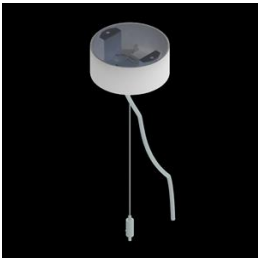

Accessories

Index 6E1-500OKW1P-5

Name SUSPENSION NEW TYPE-J 34
LENGHT 1,5M WIRE 5X 1-POINT