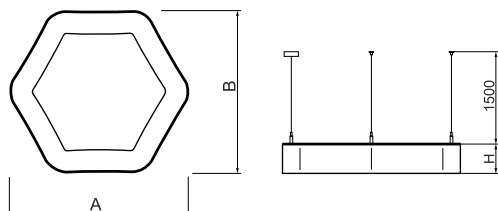

## Product information

Category	Architectural luminaires
Family	ARTSHAPE SIX LED
Name	ARTSHAPE SIX LED SMALL EDGE SUSPENDED TW 4000 PLX EDD 34 827-865 / S-1,5M
Index	19.4015.1753.34

## Light and electrical data

Light source	LED
Luminous flux LED [lm]	4200
LED power [W]	37
Luminaire luminous flux [lm]	2202
Power of luminaire [W]	40
Luminaire's light efficiency [lm/W]	55,1
Color of the light [K]	2700 ÷ 6500
CRI	>80
SDCM (LED sources)	4
Beam angle [°]	(C0-C180) / (C90-C270) - 113,4° / 111,8°
Protection against electric shock	I
Protection degree	IP40
Voltage	220..240 V, 50..60 Hz
Lifetime of LED sources [h]	60000
Lx/By	L80/B10
Operating temperature range [°C]	0 ÷ 30
Driver	DIM DALI (EDD)
Power factor cos φ	>0,95
Circuit load capacity	13 (B10), 21 (B16), 22 (C10), 36 (C16)

## Mechanical data

Assembly	surface mounted on slings
Material	aluminum
Color	RAL 9016 (white)
Diffuser	PLX (PMMA opal)
Impact resistant	IK04
Dimensions [mm]	650 x 592 x 85