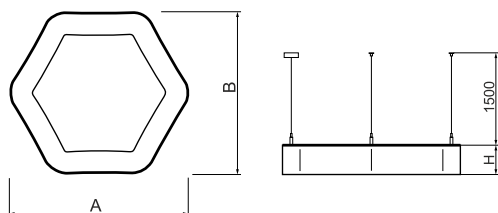

## Product information

Category	Architectural luminaires
Family	ARTSHAPE SIX LED
Name	ARTSHAPE SIX LED SMALL EDGE SUSPENDED 9000 PLX E 34 840 / S-1,5M
Index	19.4015.1421.34

## Light and electrical data

Light source	LED
Luminous flux LED [lm]	8910
LED power [W]	64
Luminaire luminous flux [lm]	4672
Power of luminaire [W]	70
Luminaire's light efficiency [lm/W]	66,7
Color of the light [K]	4000
CRI	>80
SDCM (LED sources)	3
Beam angle [°]	(C0-C180) / (C90-C270) - 113,4° / 111,8°
Photobiological risk class (IEC/EN 62471)	RG0
Protection against electric shock	I
Protection degree	IP40
Voltage	220..240 V, 50..60 Hz
Lifetime of LED sources [h]	60000
Lx/By	L80/B10
Operating temperature range [°C]	0 ÷ 30
Driver	standard on/off (E)
Power factor cos φ	>0,95
Circuit load capacity	9 (B10), 15 (B16), 15 (C10), 24 (C16)

## Mechanical data

Assembly	surface mounted on slings
Material	aluminum
Color	RAL 9016 (white)
Diffuser	PLX (PMMA opal)
Impact resistant	IK04
Weight [kg]	4,6
Dimensions [mm]	650 x 592 x 85