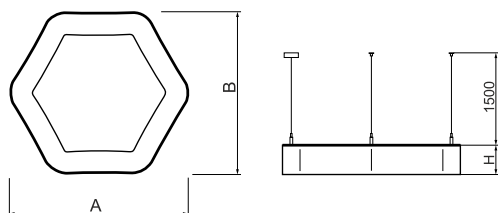

Product information

Category	Architectural luminaires
Family	ARTSHAPE SIX LED
Name	ARTSHAPE SIX LED SMALL EDGE SUSPENDED 9000 PLX E 34 840 / S-1,5M
Index	19.4015.1421.34

Light and electrical data

Light source	LED
Luminous flux LED [lm]	8910
LED power [W]	64
Luminaire luminous flux [lm]	4672
Power of luminaire [W]	70
Luminaire's light efficiency [lm/W]	66,7
Color of the light [K]	4000
CRI	>80
SDCM (LED sources)	3
Beam angle [°]	(C0-C180) / (C90-C270) - 113,4° / 111,8°
Photobiological risk class (IEC/EN 62471)	RG0
Protection against electric shock	I
Protection degree	IP40
Voltage	220..240 V, 50..60 Hz
Lifetime of LED sources [h]	60000
Lx/By	L80/B10
Operating temperature range [°C]	0 ÷ 30
Driver	standard on/off (E)
Power factor cos φ	>0,95
Circuit load capacity	9 (B10), 15 (B16), 15 (C10), 24 (C16)

Mechanical data

Assembly	surface mounted on slings
Material	aluminum
Color	RAL 9016 (white)
Diffuser	PLX (PMMA opal)
Impact resistant	IK04
Weight [kg]	4,6
Dimensions [mm]	650 x 592 x 85

A graph of light

Accessories

Index 6E1-500OKW1P-3

Name SUSPENSION NEW TYPE-J 34
LENGHT 1,5M WIRE 3X 1-POINT

Index 19.3272.1205.00

Name SUSPENSION NEW TYPE-E
LENGHT-1,5 METER WITHOUT
WIRE 1-POINT