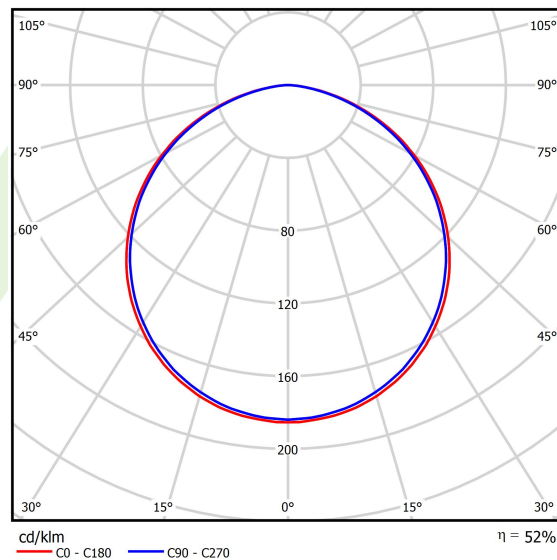

## Light and electrical data

Light source	LED
Luminous flux LED [lm]	8910
LED power [W]	64
Luminaire luminous flux [lm]	4672
Power of luminaire [W]	70
Luminaire's light efficiency [lm/W]	66,7
Color of the light [K]	4000
CRI	>80
SDCM (LED sources)	3
Beam angle [°]	(C0-C180) / (C90-C270) - 113,4° / 111,8°
Photobiological risk class (IEC/EN 62471)	RG0
Protection against electric shock	I
Protection degree	IP40
Voltage	220..240 V, 50..60 Hz
Lifetime of LED sources [h]	60000
Lx/By	L80/B10
Operating temperature range [°C]	0 ÷ 30
Driver	standard on/off (E)
Power factor cos φ	>0,95
Circuit load capacity	9 (B10), 15 (B16), 15 (C10), 24 (C16)

## A graph of light