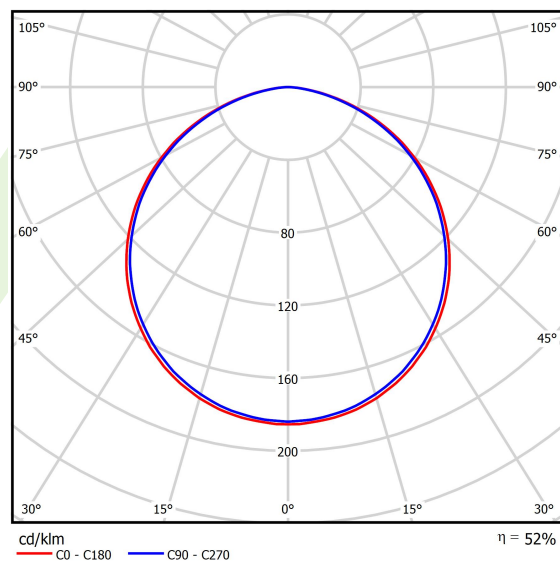

Product information

Category	Architectural luminaires
Family	ARTSHAPE SIX LED
Name	ARTSHAPE SIX LED SMALL EDGE SUSPENDED 9000 PLX E 34 840 / S-1,5M
Index	19.4015.1421.34

Light and electrical data

Light source	LED
Luminous flux LED [lm]	8910
LED power [W]	64
Luminaire luminous flux [lm]	4672
Power of luminaire [W]	70
Luminaire's light efficiency [lm/W]	66,7
Color of the light [K]	4000
CRI	>80
SDCM (LED sources)	3
Beam angle [°]	(C0-C180) / (C90-C270) - 113,4° / 111,8°
Photobiological risk class (IEC/EN 62471)	RG0
Protection against electric shock	I
Protection degree	IP40
Voltage	220..240 V, 50..60 Hz
Lifetime of LED sources [h]	60000
Lx/By	L80/B10
Operating temperature range [°C]	0 ÷ 30
Driver	standard on/off (E)
Power factor cos φ	>0,95
Circuit load capacity	9 (B10), 15 (B16), 15 (C10), 24 (C16)

Mechanical data

Assembly	surface mounted on slings
Material	aluminum
Color	RAL 9016 (white)
Diffuser	PLX (PMMA opal)
Impact resistant	IK04
Weight [kg]	4,6
Dimensions [mm]	650 x 592 x 85

A graph of light