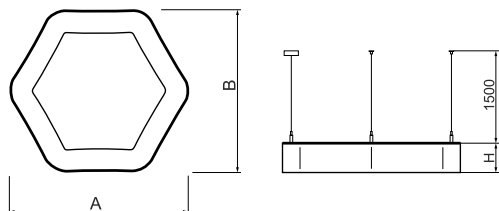

## Product information

Category	Architectural luminaires
Family	ARTSHAPE SIX LED
Name	ARTSHAPE SIX LED SMALL EDGE SUSPENDEE 6000 PLX E 34 830 / S-1,5M
Index	19.4015.1311.34

## Light and electrical data

Light source	LED
Luminous flux LED [lm]	5681
LED power [W]	46
Luminaire luminous flux [lm]	2979
Power of luminaire [W]	50
Luminaire's light efficiency [lm/W]	59,6
Color of the light [K]	3000
CRI	>80
SDCM (LED sources)	3
Beam angle [°]	(C0-C180) / (C90-C270) - 113,4° / 111,8°
Photobiological risk class (IEC/EN 62471)	RG0
Protection against electric shock	I
Protection degree	IP40
Voltage	220..240 V, 50..60 Hz
Lifetime of LED sources [h]	60000
Lx/By	L80/B10
Operating temperature range [°C]	0 ÷ 30
Driver	standard on/off (E)
Power factor cos φ	>0,95
Circuit load capacity	15 (B10), 25 (B16), 24 (C10), 38 (C16)

## Mechanical data

Assembly	surface mounted on slings
Material	aluminum
Color	RAL 9016 (white)
Diffuser	PLX (PMMA opal)
Impact resistant	IK04
Weight [kg]	4,95
Dimensions [mm]	650 x 592 x 85