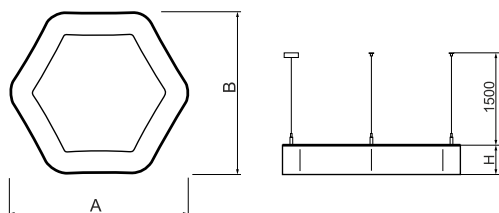

Product information

Category	Architectural luminaires
Family	ARTSHAPE SIX LED
Name	ARTSHAPE SIX LED SMALL EDGE SUSPENDEE 6000 PLX E 34 830 / S-1,5M
Index	19.4015.1311.34

Light and electrical data

Light source	LED
Luminous flux LED [lm]	5681
LED power [W]	46
Luminaire luminous flux [lm]	2979
Power of luminaire [W]	50
Luminaire's light efficiency [lm/W]	59,6
Color of the light [K]	3000
CRI	>80
SDCM (LED sources)	3
Beam angle [°]	(C0-C180) / (C90-C270) - 113,4° / 111,8°
Photobiological risk class (IEC/EN 62471)	RG0
Protection against electric shock	I
Protection degree	IP40
Voltage	220..240 V, 50..60 Hz
Lifetime of LED sources [h]	60000
Lx/By	L80/B10
Operating temperature range [°C]	0 ÷ 30
Driver	standard on/off (E)
Power factor cos φ	>0,95
Circuit load capacity	15 (B10), 25 (B16), 24 (C10), 38 (C16)

Mechanical data

Assembly	surface mounted on slings
Material	aluminum
Color	RAL 9016 (white)
Diffuser	PLX (PMMA opal)
Impact resistant	IK04
Weight [kg]	4,95
Dimensions [mm]	650 x 592 x 85

A graph of light

Accessories

Index 6E1-500OKW1P-3

Name SUSPENSION NEW TYPE-J 34
LENGHT 1,5M WIRE 3X 1-POINT

Index 19.3272.1205.00

Name SUSPENSION NEW TYPE-E
LENGHT-1,5 METER WITHOUT
WIRE 1-POINT