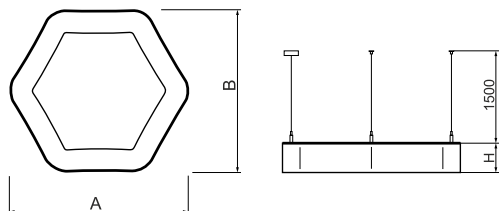

## Product information

Category	Architectural luminaires
Family	ARTSHAPE SIX LED
Name	ARTSHAPE SIX LED SMALL EDGE SUSPENDED 6000 PLX E 34 830 / S-1,5M
Index	19.4015.1311.34

## Light and electrical data

Light source	LED
Luminous flux LED [lm]	5681
LED power [W]	46
Luminaire luminous flux [lm]	2979
Power of luminaire [W]	50
Luminaire's light efficiency [lm/W]	59,6
Color of the light [K]	3000
CRI	>80
SDCM (LED sources)	3
Beam angle [°]	(C0-C180) / (C90-C270) - 113,4° / 111,8°
Photobiological risk class (IEC/EN 62471)	RG0
Protection against electric shock	I
Protection degree	IP40
Voltage	220..240 V, 50..60 Hz
Lifetime of LED sources [h]	60000
Lx/By	L80/B10
Operating temperature range [°C]	0 ÷ 30
Driver	standard on/off (E)
Power factor cos φ	>0,95
Circuit load capacity	15 (B10), 25 (B16), 24 (C10), 38 (C16)

## Mechanical data

Assembly	surface mounted on slings
Material	aluminum
Color	RAL 9016 (white)
Diffuser	PLX (PMMA opal)
Impact resistant	IK04
Weight [kg]	4,95
Dimensions [mm]	650 x 592 x 85