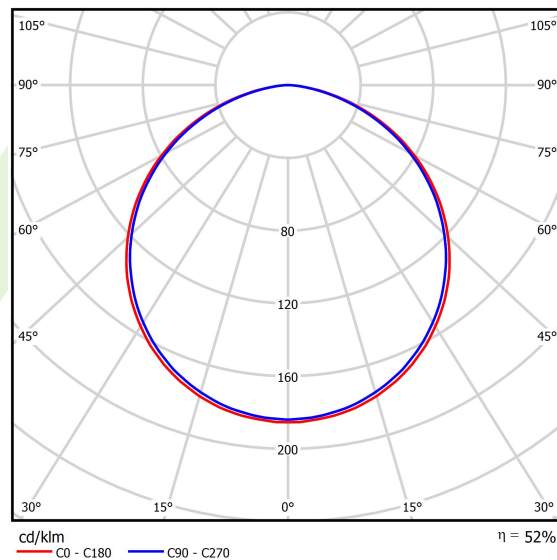

Product information

Category	Architectural luminaires
Family	ARTSHAPE SIX LED
Name	ARTSHAPE SIX LED SMALL EDGE SUSPENDEE 6000 PLX E 34 830 / S-1,5M
Index	19.4015.1311.34

Light and electrical data

Light source	LED
Luminous flux LED [lm]	5681
LED power [W]	46
Luminaire luminous flux [lm]	2979
Power of luminaire [W]	50
Luminaire's light efficiency [lm/W]	59,6
Color of the light [K]	3000
CRI	>80
SDCM (LED sources)	3
Beam angle [°]	(C0-C180) / (C90-C270) - 113,4° / 111,8°
Photobiological risk class (IEC/EN 62471)	RG0
Protection against electric shock	I
Protection degree	IP40
Voltage	220..240 V, 50..60 Hz
Lifetime of LED sources [h]	60000
Lx/By	L80/B10
Operating temperature range [°C]	0 ÷ 30
Driver	standard on/off (E)
Power factor cos φ	>0,95
Circuit load capacity	15 (B10), 25 (B16), 24 (C10), 38 (C16)

Mechanical data

Assembly	surface mounted on slings
Material	aluminum
Color	RAL 9016 (white)
Diffuser	PLX (PMMA opal)
Impact resistant	IK04
Weight [kg]	4,95
Dimensions [mm]	650 x 592 x 85

A graph of light