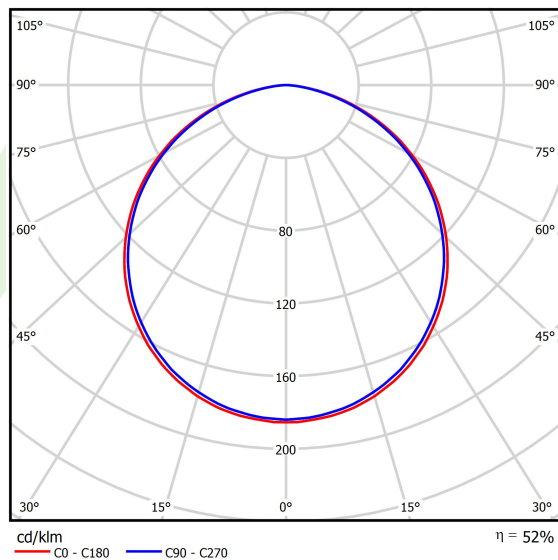

## Light and electrical data

Light source	LED
Luminous flux LED [lm]	5681
LED power [W]	46
Luminaire luminous flux [lm]	2979
Power of luminaire [W]	50
Luminaire's light efficiency [lm/W]	59,6
Color of the light [K]	3000
CRI	>80
SDCM (LED sources)	3
Beam angle [°]	(C0-C180) / (C90-C270) - 113,4° / 111,8°
Photobiological risk class (IEC/EN 62471)	RG0
Protection against electric shock	I
Protection degree	IP40
Voltage	220..240 V, 50..60 Hz
Lifetime of LED sources [h]	60000
Lx/By	L80/B10
Operating temperature range [°C]	0 ÷ 30
Driver	standard on/off (E)
Power factor cos φ	>0,95
Circuit load capacity	15 (B10), 25 (B16), 24 (C10), 38 (C16)

## A graph of light