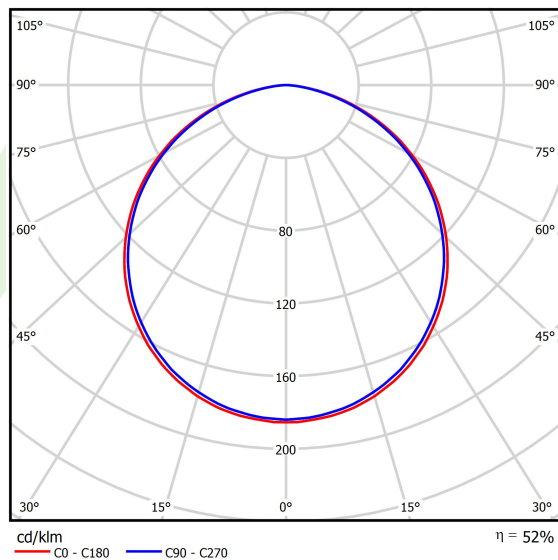

## Light and electrical data

Light source	LED
Luminous flux LED [lm]	2970
LED power [W]	21
Luminaire luminous flux [lm]	1557
Power of luminaire [W]	25
Luminaire's light efficiency [lm/W]	62,3
Color of the light [K]	4000
CRI	>80
SDCM (LED sources)	3
Beam angle [°]	(C0-C180) / (C90-C270) - 113,4° / 111,8°
Photobiological risk class (IEC/EN 62471)	RG0
Protection against electric shock	I
Protection degree	IP40
Voltage	220..240 V, 50..60 Hz
Lifetime of LED sources [h]	60000
Lx/By	L80/B10
Operating temperature range [°C]	0 ÷ 30
Driver	standard on/off (E)
Power factor cos φ	>0,95
Circuit load capacity	22 (B10), 34 (B16), 33 (C10), 54 (C16)

## A graph of light