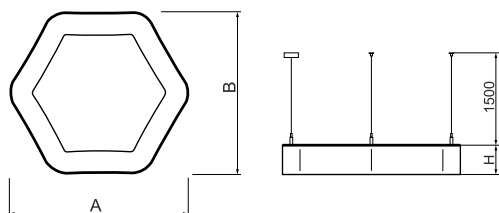

Product information

Category	Architectural luminaires
Family	ARTSHAPE SIX LED
Name	ARTSHAPE SIX LED SMALL EDGE SUSPENDEE 3000 PLX E 34 840 / S-1,5M
Index	19.4015.1121.34

Light and electrical data

Light source	LED
Luminous flux LED [lm]	2970
LED power [W]	21
Luminaire luminous flux [lm]	1557
Power of luminaire [W]	25
Luminaire's light efficiency [lm/W]	62,3
Color of the light [K]	4000
CRI	>80
SDCM (LED sources)	3
Beam angle [°]	(C0-C180) / (C90-C270) - 113,4° / 111,8°
Photobiological risk class (IEC/EN 62471)	RG0
Protection against electric shock	I
Protection degree	IP40
Voltage	220..240 V, 50..60 Hz
Lifetime of LED sources [h]	60000
Lx/By	L80/B10
Operating temperature range [°C]	0 ÷ 30
Driver	standard on/off (E)
Power factor cos φ	>0,95
Circuit load capacity	22 (B10), 34 (B16), 33 (C10), 54 (C16)

Mechanical data

Assembly	surface mounted on slings
Material	aluminum
Color	RAL 9016 (white)
Diffuser	PLX (PMMA opal)
Impact resistant	IK04
Weight [kg]	5,31
Dimensions [mm]	650 x 592 x 85

A graph of light

Accessories

Index 6E1-500OKW1P-3

Name SUSPENSION NEW TYPE-J 34
LENGHT 1,5M WIRE 3X 1-POINT

Index 19.3272.1205.00

Name SUSPENSION NEW TYPE-E
LENGHT-1,5 METER WITHOUT
WIRE 1-POINT