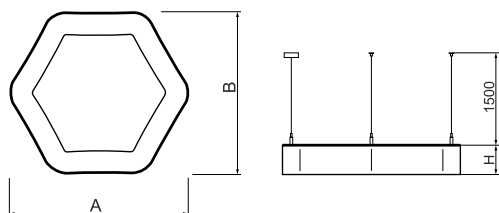

Product information

Category	Architectural luminaires
Family	ARTSHAPE SIX LED
Name	ARTSHAPE SIX LED SMALL EDGE SUSPENDE 3000 PLX E 34 840 / S-1,5M
Index	19.4015.1121.34
EAN	5902107159146

Light and electrical data

Light source	LED
Luminous flux LED [lm]	2970
LED power [W]	21
Luminaire luminous flux [lm]	1557
Power of luminaire [W]	25
Luminaire's light efficiency [lm/W]	62,3
Color of the light [K]	4000
CRI	>80
SDCM (LED sources)	3
Beam angle [°]	(C0-C180) / (C90-C270) - 113,4° / 111,8°
Photobiological risk class (IEC/EN 62471)	RG0
Protection against electric shock	I
Protection degree	IP40
Voltage	220..240 V, 50..60 Hz
Lifetime of LED sources [h]	100000
Lx/By	L80/B10
Operating temperature range [°C]	0 ÷ 30
Driver	standard on/off (E)
Power factor cos φ	>0,95
Circuit load capacity	22 (B10), 34 (B16), 33 (C10), 54 (C16)

Mechanical data

Assembly	surface mounted on slings
Material	aluminum
Color	RAL 9016 (white)
Diffuser	PLX (PMMA opal)
Impact resistant	IK04
Weight [kg]	5,31
Dimensions [mm]	650 x 592 x 85

A graph of light