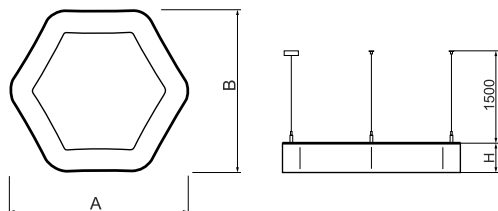

## Product information

Category	Architectural luminaires
Family	ARTSHAPE SIX LED
Name	ARTSHAPE SIX LED SMALL EDGE SUSPENDEE 3000 PLX E 34 840 / S-1,5M
Index	19.4015.1121.34

## Light and electrical data

Light source	LED
Luminous flux LED [lm]	2970
LED power [W]	21
Luminaire luminous flux [lm]	1557
Power of luminaire [W]	25
Luminaire's light efficiency [lm/W]	62,3
Color of the light [K]	4000
CRI	>80
SDCM (LED sources)	3
Beam angle [°]	(C0-C180) / (C90-C270) - 113,4° / 111,8°
Photobiological risk class (IEC/EN 62471)	RG0
Protection against electric shock	I
Protection degree	IP40
Voltage	220..240 V, 50..60 Hz
Lifetime of LED sources [h]	60000
Lx/By	L80/B10
Operating temperature range [°C]	0 ÷ 30
Driver	standard on/off (E)
Power factor cos φ	>0,95
Circuit load capacity	22 (B10), 34 (B16), 33 (C10), 54 (C16)

## Mechanical data

Assembly	surface mounted on slings
Material	aluminum
Color	RAL 9016 (white)
Diffuser	PLX (PMMA opal)
Impact resistant	IK04
Weight [kg]	5,31
Dimensions [mm]	650 x 592 x 85