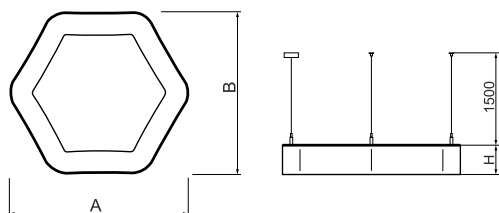

Product information

Category	Architectural luminaires
Family	ARTSHAPE SIX LED
Name	ARTSHAPE SIX LED SMALL EDGE SUSPENDED 3000 PLX E 34 840 / S-1,5M
Index	19.4015.1121.34

Light and electrical data

Light source	LED
Luminous flux LED [lm]	2970
LED power [W]	21
Luminaire luminous flux [lm]	1557
Power of luminaire [W]	25
Luminaire's light efficiency [lm/W]	62,3
Color of the light [K]	4000
CRI	>80
SDCM (LED sources)	3
Beam angle [°]	(C0-C180) / (C90-C270) - 113,4° / 111,8°
Photobiological risk class (IEC/EN 62471)	RG0
Protection against electric shock	I
Protection degree	IP40
Voltage	220..240 V, 50..60 Hz
Lifetime of LED sources [h]	60000
Lx/By	L80/B10
Operating temperature range [°C]	0 ÷ 30
Driver	standard on/off (E)
Power factor cos φ	>0,95
Circuit load capacity	22 (B10), 34 (B16), 33 (C10), 54 (C16)

Mechanical data

Assembly	surface mounted on slings
Material	aluminum
Color	RAL 9016 (white)
Diffuser	PLX (PMMA opal)
Impact resistant	IK04
Weight [kg]	5,31
Dimensions [mm]	650 x 592 x 85

A graph of light

Accessories

Index 6E1-500OKW1P-3

Name SUSPENSION NEW TYPE-J 34
LENGHT 1,5M WIRE 3X 1-POINT

Index 19.3272.1205.00

Name SUSPENSION NEW TYPE-E
LENGHT-1,5 METER WITHOUT
WIRE 1-POINT