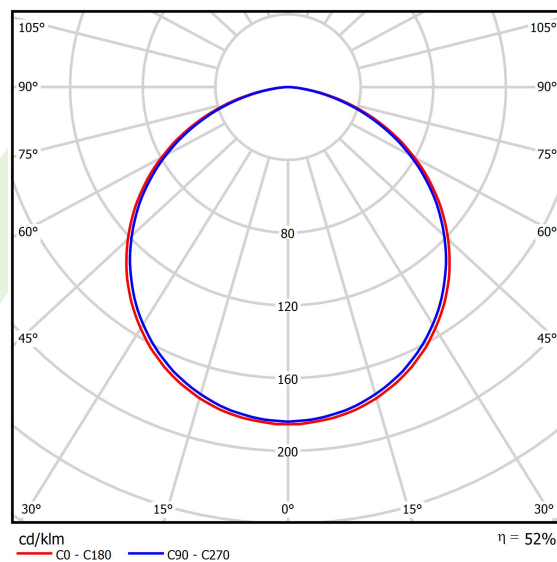

Product information

Category	Architectural luminaires
Family	ARTSHAPE SIX LED
Name	ARTSHAPE SIX LED SMALL EDGE SUSPENDE 3000 PLX E 34 840 / S-1,5M
Index	19.4015.1121.34
EAN	5902107159146

Light and electrical data

Light source	LED
Luminous flux LED [lm]	2970
LED power [W]	21
Luminaire luminous flux [lm]	1557
Power of luminaire [W]	25
Luminaire's light efficiency [lm/W]	62,3
Color of the light [K]	4000
CRI	>80
SDCM (LED sources)	3
Beam angle [°]	(C0-C180) / (C90-C270) - 113,4° / 111,8°
Photobiological risk class (IEC/EN 62471)	RG0
Protection against electric shock	I
Protection degree	IP40
Voltage	220..240 V, 50..60 Hz
Lifetime of LED sources [h]	100000
Lx/By	L80/B10
Operating temperature range [°C]	0 ÷ 30
Driver	standard on/off (E)
Power factor cos φ	>0,95
Circuit load capacity	22 (B10), 34 (B16), 33 (C10), 54 (C16)

Mechanical data

Assembly	surface mounted on slings
Material	aluminum
Color	RAL 9016 (white)
Diffuser	PLX (PMMA opal)
Impact resistant	IK04
Weight [kg]	5,31
Dimensions [mm]	650 x 592 x 85

A graph of light