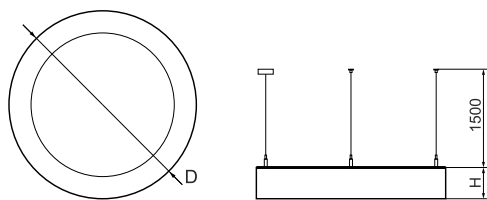

Product information

Category	Architectural luminaires
Family	ARTSHAPE ROUND LED
Name	ARTSHAPE ROUND LED LARGE EDGE UP&DOWN 5500/12000 PLX E 34 840 / S-1,5M
Index	19.4014.3321.34
EAN	5902107225025

Light and electrical data

Light source	LED
Luminous flux LED [lm]	5624/11880
LED power [W]	43/84
Luminaire luminous flux [lm]	11220
Power of luminaire [W]	140
Luminaire's light efficiency [lm/W]	80,1
Color of the light [K]	4000
CRI	>80
Beam angle [°]	(C0-C180) / (C90-C270) - 113,4° / 111,8°
Protection against electric shock	I
Protection degree	IP40
Voltage	220..240 V, 50..60 Hz
Lifetime of LED sources [h]	100000
Lx/By	L80/B10
Operating temperature range [°C]	0 ÷ 30
Driver	standard on/off (E)
Power factor cos φ	>0,95
Circuit load capacity	6 (B10), 11 (B16), 9 (C10), 15 (C16)

Mechanical data

Assembly	surface mounted on slings
Material	aluminum
Color	RAL 9016 (white)
Diffuser	PLX (PMMA opal)
Impact resistant	IK04
Dimensions [mm]	Ø1200 x 85

A graph of light

Accessories

Index 19.3272.0429.34
Name SUSPENSION NEW TYPE-J 34
LENGHT 1,5M WIRE 3X 1-POINT