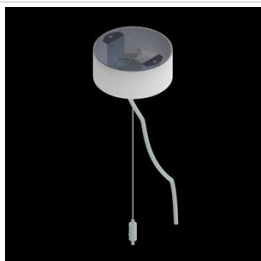

Product: ARTSHAPE ROUND LED LARGE EDGE UP&DOWN 5500/12000 PLX E 34 840 / S-1,5M

Index: 19.4014.3321.34

Description

Modernistic architectural luminaire in shapes of popular geometrical figures and fashionable design of simple form. The luminaire is adjusted to be mounted on slings. It is equipped with highly efficient LED light sources. Various options of luminous flux and colour temperature are available. The sides of the shade are made of thin-walled aluminium profile. In combination with a possibility of painting according to RAL palette, the luminaires allow to achieve a unique arrangement of various premises. Perfectly even surface-emitting is made of material which has very good light transmittance factor and has good diffusion parameters. This luminaire is dedicated to room of high stylistic requirements. It is perfect for hotel atrium, office receptions, architectural studios, conference rooms or halls and corridors in exclusive buildings as well as for theatres or modern shops in shopping centres. Direct-indirect light distribution.

Mechanical data

Assembly	surface mounted on slings
Material	aluminum
Color	RAL 9016 (white)
Diffuser	PLX (PMMA opal)
Impact resistant	IK04
Dimensions [mm]	Ø1200 x 85

A graph of light

Accessories

Index 19.3272.0429.34
Name SUSPENSION NEW TYPE-J 34
LENGHT 1,5M WIRE 3X 1-POINT

Index 19.3272.1205.00
Name SUSPENSION NEW TYPE-E
LENGHT-1,5 METER WITHOUT
WIRE 1-POINT