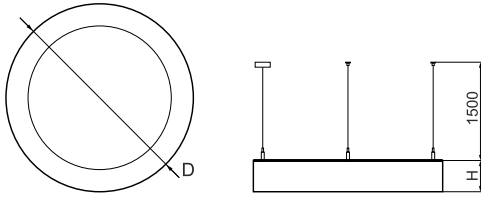

Product information

Category	Architectural luminaires
Family	ARTSHAPE ROUND LED
Name	ARTSHAPE ROUND LED LARGE EDGE UP&DOWN 5500/12000 PLX E 34 840 / S-1,5M
Index	19.4014.3321.34
EAN	5902107225025

Light and electrical data

Light source	LED
Luminous flux LED [lm]	5624/11880
LED power [W]	43/84
Luminaire luminous flux [lm]	11220
Power of luminaire [W]	140
Luminaire's light efficiency [lm/W]	80,1
Color of the light [K]	4000
CRI	>80
Beam angle [°]	(C0-C180) / (C90-C270) - 113,4° / 111,8°
Protection against electric shock	I
Protection degree	IP40
Voltage	220..240 V, 50..60 Hz
Lifetime of LED sources [h]	100000
Lx/By	L80/B10
Operating temperature range [°C]	0 ÷ 30
Driver	standard on/off (E)
Power factor cos φ	>0,95
Circuit load capacity	6 (B10), 11 (B16), 9 (C10), 15 (C16)

Mechanical data

Assembly	surface mounted on slings
Material	aluminum
Color	RAL 9016 (white)
Diffuser	PLX (PMMA opal)
Impact resistant	IK04
Dimensions [mm]	Ø1200 x 85

A graph of light

Accessories

Index 19.3272.0429.34
Name SUSPENSION NEW TYPE-J 34
LENGHT 1,5M WIRE 3X 1-POINT