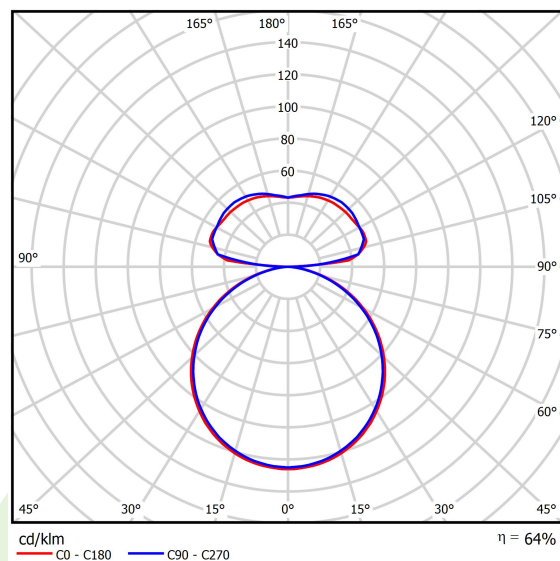

A graph of light