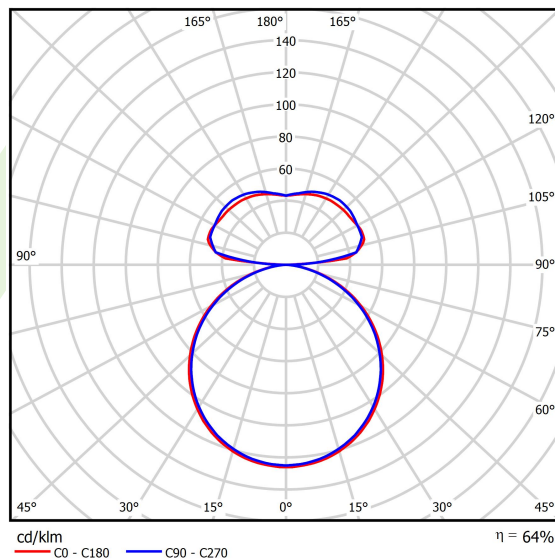

Mechanical data

Assembly	surface mounted on slings
Material	aluminum
Color	RAL 9016 (white)
Diffuser	PLX (PMMA opal)
Impact resistant	IK04
Dimensions [mm]	Ø1200 x 85

A graph of light

Accessories

Index 19.3272.0429.34
Name SUSPENSION NEW TYPE-J 34
LENGHT 1,5M WIRE 3X 1-POINT

Index 19.3272.1205.00
Name SUSPENSION NEW TYPE-E
LENGHT-1,5 METER WITHOUT
WIRE 1-POINT