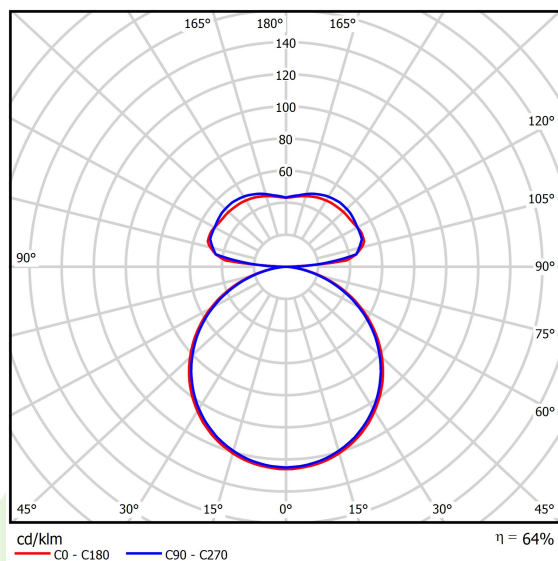

A graph of light