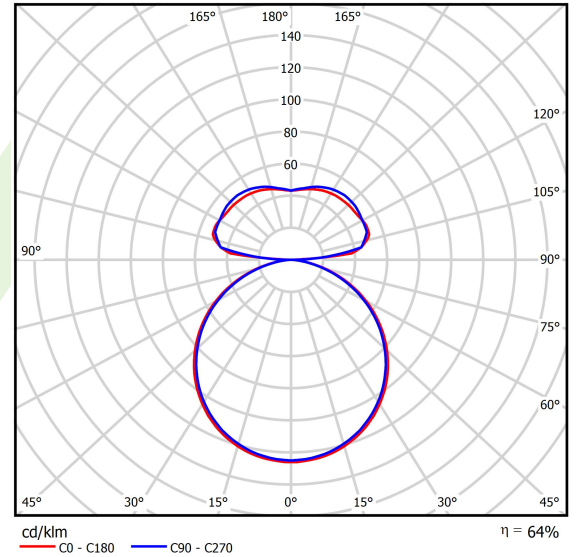

Mechanical data

Assembly	surface mounted on slings
Material	aluminum
Color	RAL 9016 (white)
Diffuser	PLX (PMMA opal)
Impact resistant	IK04
Dimensions [mm]	Ø1200 x 85

A graph of light

Accessories

Index 19.3272.0429.34
Name SUSPENSION NEW TYPE-J 34
LENGHT 1,5M WIRE 3X 1-POINT

Index 19.3272.1205.00
Name SUSPENSION NEW TYPE-E
LENGHT-1,5 METER WITHOUT
WIRE 1-POINT