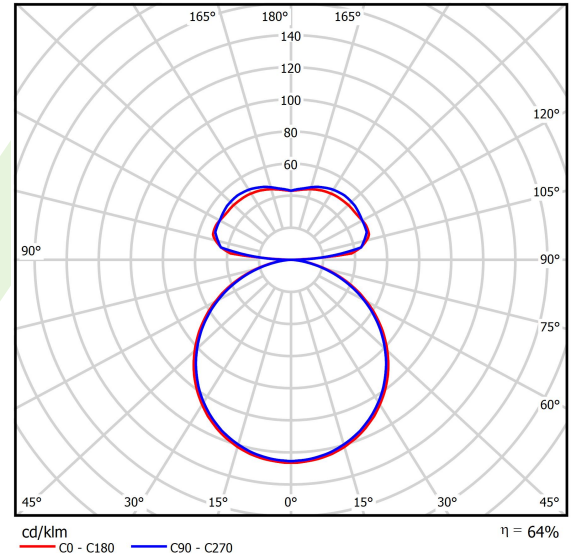

Mechanical data

Assembly	surface mounted on slings
Material	aluminum
Color	RAL 9016 (white)
Diffuser	PLX (PMMA opal)
Impact resistant	IK04
Weight [kg]	7,7
Dimensions [mm]	Ø900 x 85

A graph of light

Accessories

Index 19.3272.0429.34
Name SUSPENSION NEW TYPE-J 34
LENGHT 1,5M WIRE 3X 1-POINT

Index 19.3272.1205.00
Name SUSPENSION NEW TYPE-E
LENGHT-1,5 METER WITHOUT
WIRE 1-POINT