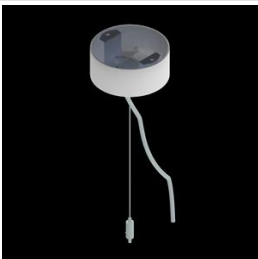

Product: ARTSHAPE ROUND LED MEDIUM EDGE UP&DOWN 4200/9000 PLX E 34 840 / S-1,5M

Index: 19.4014.2221.34

Description

Modernistic architectural luminaire in shapes of popular geometrical figures and fashionable design of simple form. The luminaire is adjusted to be mounted on slings. It is equipped with highly efficient LED light sources. Various options of luminous flux and colour temperature are available. The sides of the shade are made of thin-walled aluminium profile. In combination with a possibility of painting according to RAL palette, the luminaires allow to achieve a unique arrangement of various premises. Perfectly even surface-emitting is made of material which has very good light transmittance factor and has good diffusion parameters. This luminaire is dedicated to room of high stylistic requirements. It is perfect for hotel atrium, office receptions, architectural studios, conference rooms or halls and corridors in exclusive buildings as well as for theatres or modern shops in shopping centres. Direct-indirect light distribution.

Product information

Category	Architectural luminaires
Family	ARTSHAPE ROUND LED
Name	ARTSHAPE ROUND LED MEDIUM EDGE UP&DOWN 4200/9000 PLX E 34 840 / S-1,5M
Index	19.4014.2221.34
EAN	5902107225018

Light and electrical data

Mechanical data

Assembly	surface mounted on slings
Material	aluminum
Color	RAL 9016 (white)
Diffuser	PLX (PMMA opal)
Impact resistant	IK04
Weight [kg]	7,7
Dimensions [mm]	Ø900 x 85

A graph of light

Accessories

Index 19.3272.0429.34
Name SUSPENSION NEW TYPE-J 34
LENGHT 1,5M WIRE 3X 1-POINT

Index 19.3272.1205.00
Name SUSPENSION NEW TYPE-E
LENGHT-1,5 METER WITHOUT
WIRE 1-POINT