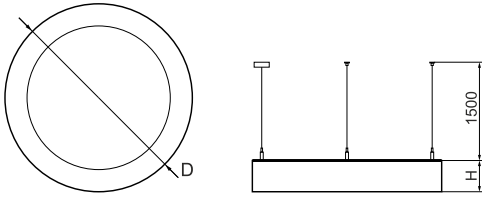

Light source	LED
Luminous flux LED [lm]	4256/8910
LED power [W]	32/64
Luminaire luminous flux [lm]	8449
Power of luminaire [W]	106
Luminaire's light efficiency [lm/W]	79,7
Color of the light [K]	4000
CRI	>80
Beam angle [°]	(C0-C180) / (C90-C270) - 113,4° / 111,8°
Protection against electric shock	I
Protection degree	IP40
Voltage	220..240 V, 50..60 Hz
Lifetime of LED sources [h]	100000
Lx/By	L80/B10
Operating temperature range [°C]	0 ÷ 30
Driver	standard on/off (E)
Power factor cos φ	>0,95
Circuit load capacity	5 (B10), 7 (B16), 8 (C10), 12 (C16)

Mechanical data

Assembly	surface mounted on slings
Material	aluminum
Color	RAL 9016 (white)
Diffuser	PLX (PMMA opal)
Impact resistant	IK04
Weight [kg]	7,7
Dimensions [mm]	Ø900 x 85

A graph of light

Accessories