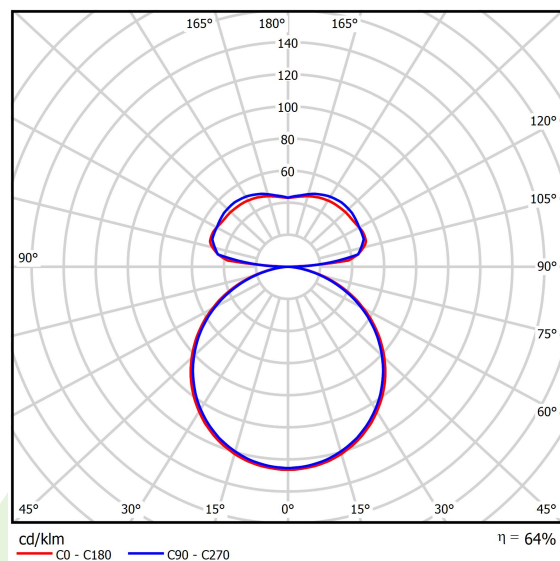

Product information

Category	Architectural luminaires
Family	ARTSHAPE ROUND LED
Name	ARTSHAPE ROUND LED MEDIUM EDGE UP&DOWN 4200/9000 PLX E 34 840 / S-1,5M
Index	19.4014.2221.34

Light and electrical data

Light source	LED
Luminous flux LED [lm]	4256/8910
LED power [W]	32/64
Luminaire luminous flux [lm]	8449
Power of luminaire [W]	106
Luminaire's light efficiency [lm/W]	79,7
Color of the light [K]	4000
CRI	>80
SDCM (LED sources)	4
Beam angle [°]	(C0-C180) / (C90-C270) - 113,4° / 111,8°
Protection against electric shock	I
Protection degree	IP40
Voltage	220..240 V, 50..60 Hz
Lifetime of LED sources [h]	35000
Lx/By	L80/B10
Operating temperature range [°C]	0 ÷ 30
Driver	standard on/off (E)
Power factor cos φ	>0,95
Circuit load capacity	5 (B10), 7 (B16), 8 (C10), 12 (C16)

Mechanical data

Assembly	surface mounted on slings
Material	aluminum
Color	RAL 9016 (white)
Diffuser	PLX (PMMA opal)
Impact resistant	IK04
Weight [kg]	7,7
Dimensions [mm]	Ø900 x 85

A graph of light

Accessories