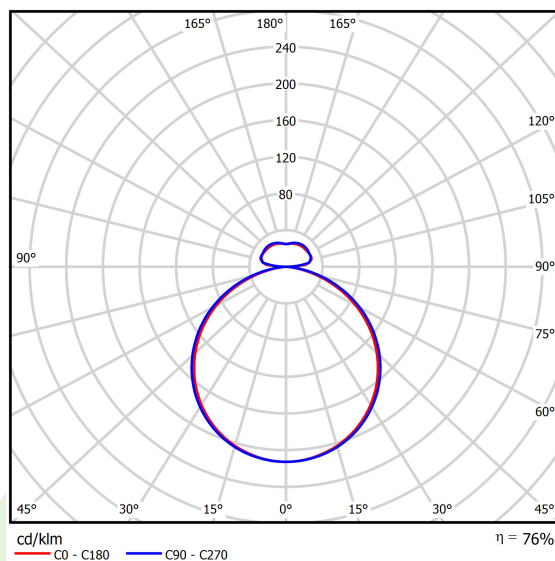

A graph of light