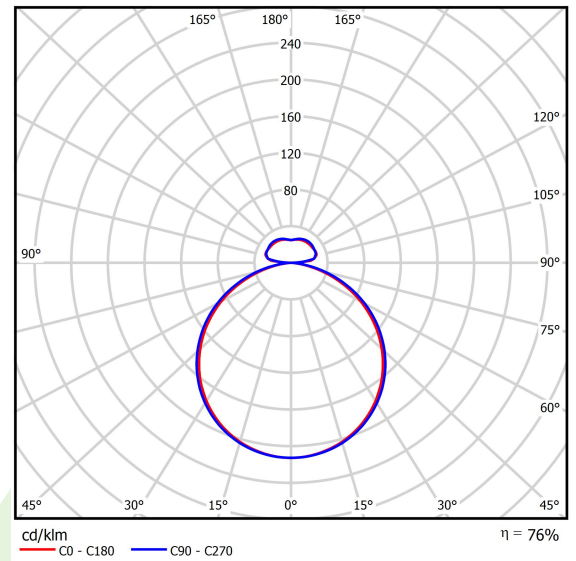

A graph of light