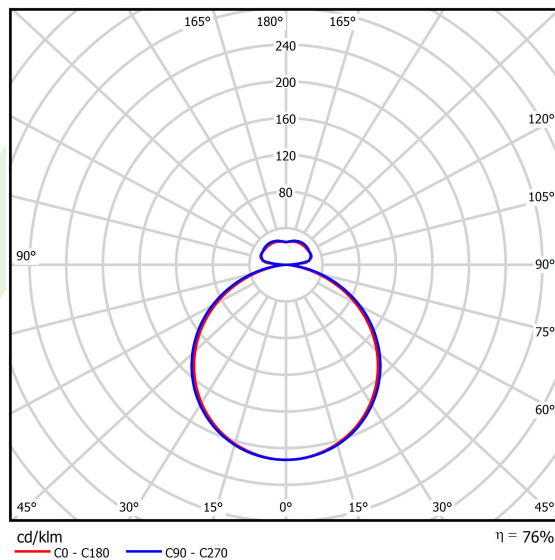

Mechanical data

Assembly	surface mounted on slings
Material	aluminum
Color	RAL 9016 (white)
Diffuser	PLX (PMMA opal)
Impact resistant	IK04
Dimensions [mm]	Ø1200 x 85

A graph of light

Accessories

Index 19.3272.0429.34

Name SUSPENSION NEW TYPE-J 34
LENGHT 1,5M WIRE 3X 1-POINT

Index 19.3272.1205.00

Name SUSPENSION NEW TYPE-E
LENGHT-1,5 METER WITHOUT
WIRE 1-POINT