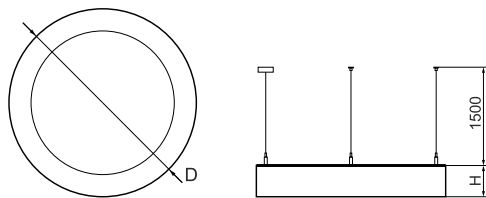

Product information

Category	Architectural luminaires
Family	ARTSHAPE ROUND LED
Name	ARTSHAPE ROUND LED LARGE FULL UP&DOWN 5500/24000 PLX E 34 840 / S-1,5M
Index	19.4014.6521.34
EAN	5902107225148

Light and electrical data

Light source	LED
Luminous flux LED [lm]	5624/24754
LED power [W]	43/177
Luminaire luminous flux [lm]	23194
Power of luminaire [W]	245
Luminaire's light efficiency [lm/W]	94,7
Color of the light [K]	4000
CRI	>80
Beam angle [°]	(C0-C180) / (C90-C270) - 111,2° / 114,2°
Protection against electric shock	I
Protection degree	IP20
Voltage	220..240 V, 50..60 Hz
Lifetime of LED sources [h]	100000
Lx/By	L80/B10
Operating temperature range [°C]	0 ÷ 30
Driver	standard on/off (E)
Power factor cos φ	>0,95
Circuit load capacity	3 (B10), 4 (B16), 5 (C10), 8 (C16)

Mechanical data

Assembly	surface mounted on slings
Material	aluminum
Color	RAL 9016 (white)
Diffuser	PLX (PMMA opal)
Impact resistant	IK04
Dimensions [mm]	Ø1200 x 85

A graph of light

Accessories

Index 19.3272.0429.34