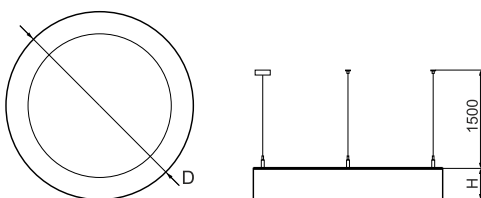

Product information

Category	Architectural luminaires
Family	ARTSHAPE ROUND LED
Name	ARTSHAPE ROUND LED LARGE FULL UP&DOWN 5500/24000 PLX E 34 840 / S-1,5M
Index	19.4014.6521.34

Light and electrical data

Light source	LED
Luminous flux LED [lm]	5624/24754
LED power [W]	43/177
Luminaire luminous flux [lm]	23194
Power of luminaire [W]	245
Luminaire's light efficiency [lm/W]	94,7
Color of the light [K]	4000
CRI	>80
SDCM (LED sources)	4
Beam angle [°]	(C0-C180) / (C90-C270) - 111,2° / 114,2°
Protection against electric shock	I
Protection degree	IP20
Voltage	220..240 V, 50..60 Hz
Lifetime of LED sources [h]	35000
Lx/By	L80/B10
Operating temperature range [°C]	0 ÷ 30
Driver	standard on/off (E)
Power factor cos φ	>0,95
Circuit load capacity	3 (B10), 4 (B16), 5 (C10), 8 (C16)

Mechanical data

Assembly	surface mounted on slings
Material	aluminum
Color	RAL 9016 (white)
Diffuser	PLX (PMMA opal)
Impact resistant	IK04
Dimensions [mm]	Ø1200 x 85

A graph of light

Accessories

Index 6E1-500OKW1P-3