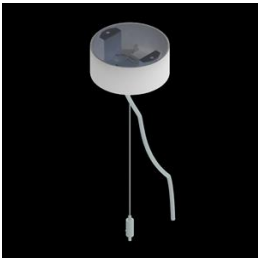

Product: ARTSHAPE ROUND LED LARGE FULL UP&DOWN 5500/24000 PLX E 34 840 / S-1,5M

Index: 19.4014.6521.34

Description

Modernistic architectural luminaire in shapes of popular geometrical figures and fashionable design of simple form. The luminaire is adjusted to be mounted on slings. It is equipped with highly efficient LED light sources. Various options of luminous flux and colour temperature are available. The sides of the shade are made of thin-walled aluminium profile. In combination with a possibility of painting according to RAL palette, the luminaires allow to achieve a unique arrangement of various premises. Perfectly even surface-emitting is made of material which has very good light transmittance factor and has good diffusion parameters. This luminaire is dedicated to room of high stylistic requirements. It is perfect for hotel atrium, office receptions, architectural studios, conference rooms or halls and corridors in exclusive buildings as well as for theatres or modern shops in shopping centres. Direct-indirect light distribution.

Product information

Category	Architectural luminaires
Family	ARTSHAPE ROUND LED
Name	ARTSHAPE ROUND LED LARGE FULL UP&DOWN 5500/24000 PLX E 34 840 / S-1,5M
Index	19.4014.6521.34

Light and electrical data

Mechanical data

Assembly	surface mounted on slings
Material	aluminum
Color	RAL 9016 (white)
Diffuser	PLX (PMMA opal)
Impact resistant	IK04
Dimensions [mm]	Ø1200 x 85

A graph of light

Accessories

Index 6E1-500OKW1P-3

Name SUSPENSION NEW TYPE-J 34
LENGHT 1,5M WIRE 3X 1-POINT

Index 19.3272.1205.00

Name SUSPENSION NEW TYPE-E
LENGHT-1,5 METER WITHOUT
WIRE 1-POINT