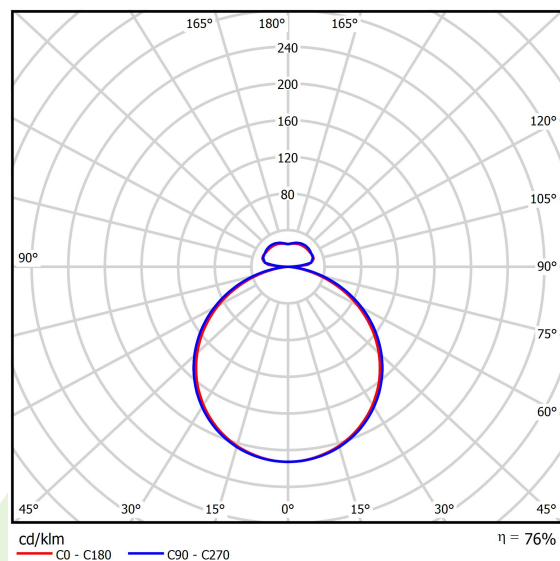

A graph of light