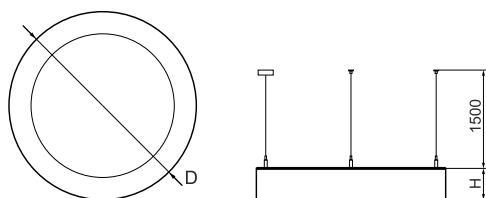

Product information

Category	Architectural luminaires
Family	ARTSHAPE ROUND LED
Name	ARTSHAPE ROUND LED MEDIUM FULL UP&DOWN 4000/14000 PLX E 34 840 / S-1,5M
Index	19.4014.5421.34

Light and electrical data

Light source	LED
Luminous flux LED [lm]	4256/14356
LED power [W]	32/103
Luminaire luminous flux [lm]	14333
Power of luminaire [W]	150
Luminaire's light efficiency [lm/W]	95,6
Color of the light [K]	4000
CRI	>80
SDCM (LED sources)	4
Beam angle [°]	(C0-C180) / (C90-C270) - 111,2° / 114,2°
Protection against electric shock	I
Protection degree	IP20
Voltage	220..240 V, 50..60 Hz
Lifetime of LED sources [h]	35000
Lx/By	L80/B10
Operating temperature range [°C]	0 ÷ 30
Driver	standard on/off (E)
Power factor cos φ	>0,95
Circuit load capacity	4 (B10), 7 (B16), 6 (C10), 10 (C16)

Mechanical data

Assembly	surface mounted on slings
Material	aluminum
Color	RAL 9016 (white)
Diffuser	PLX (PMMA opal)
Impact resistant	IK04
Weight [kg]	8,7
Dimensions [mm]	Ø900 x 85

A graph of light

Accessories