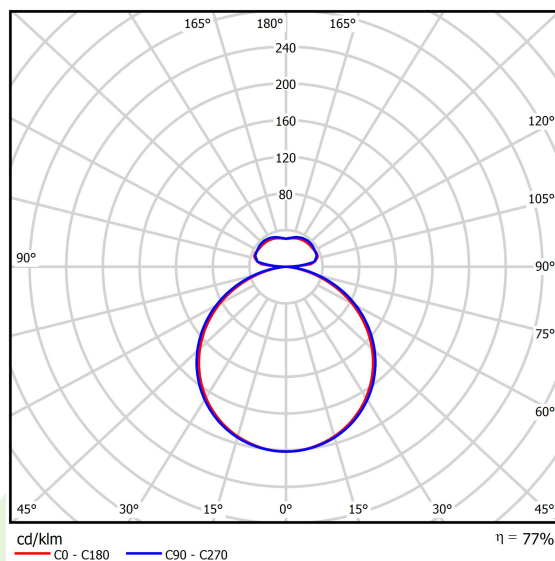

A graph of light