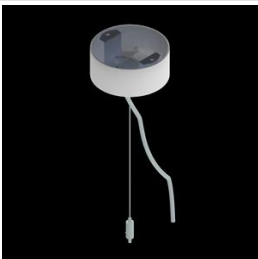

Product: ARTSHAPE ROUND LED SMALL FULL UP&DOWN 3000/6000 PLX E 34 840 / S-1,5M

Index: 19.4014.4121.34

Description

Modernistic architectural luminaire in shapes of popular geometrical figures and fashionable design of simple form. The luminaire is adjusted to be mounted on slings. It is equipped with highly efficient LED light sources. Various options of luminous flux and colour temperature are available. The sides of the shade are made of thin-walled aluminium profile. In combination with a possibility of painting according to RAL palette, the luminaires allow to achieve a unique arrangement of various premises. Perfectly even surface-emitting is made of material which has very good light transmittance factor and has good diffusion parameters. This luminaire is dedicated to room of high stylistic requirements. It is perfect for hotel atrium, office receptions, architectural studios, conference rooms or halls and corridors in exclusive buildings as well as for theatres or modern shops in shopping centres. Direct-indirect light distribution.

Mechanical data

Assembly	surface mounted on slings
Material	aluminum
Color	RAL 9016 (white)
Diffuser	PLX (PMMA opal)
Impact resistant	IK04
Weight [kg]	11,4
Dimensions [mm]	Ø650 x 85

A graph of light

Accessories

Index 19.3272.0429.34
Name SUSPENSION NEW TYPE-J 34
LENGHT 1,5M WIRE 3X 1-POINT

Index 19.3272.1205.00
Name SUSPENSION NEW TYPE-E
LENGHT-1,5 METER WITHOUT
WIRE 1-POINT