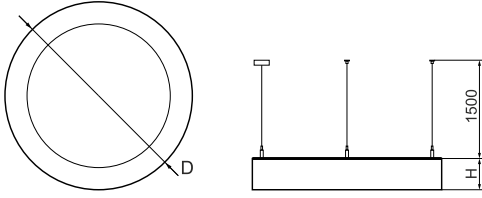

Product information

Category	Architectural luminaires
Family	ARTSHAPE ROUND LED
Name	ARTSHAPE ROUND LED SMALL FULL UP&DOWN 3000/6000 PLX E 34 840 / S-1,5M
Index	19.4014.4121.34
EAN	5902107225124

Light and electrical data

Light source	LED
Luminous flux LED [lm]	3040/5952
LED power [W]	23/43
Luminaire luminous flux [lm]	7074
Power of luminaire [W]	73
Luminaire's light efficiency [lm/W]	96,9
Color of the light [K]	4000
CRI	>80
Beam angle [°]	(C0-C180) / (C90-C270) - 111,2° / 114,2°
Protection against electric shock	I
Protection degree	IP20
Voltage	220..240 V, 50..60 Hz
Lifetime of LED sources [h]	100000
Lx/By	L80/B10
Operating temperature range [°C]	0 ÷ 30
Driver	standard on/off (E)
Power factor cos φ	>0,95
Circuit load capacity	6 (B10), 11 (B16), 9 (C10), 15 (C16)

Mechanical data

Assembly	surface mounted on slings
Material	aluminum
Color	RAL 9016 (white)
Diffuser	PLX (PMMA opal)
Impact resistant	IK04
Weight [kg]	11,4
Dimensions [mm]	Ø650 x 85

A graph of light

Accessories