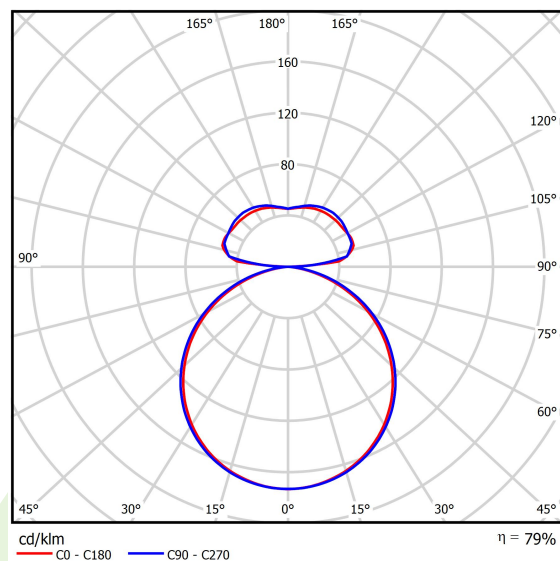

A graph of light