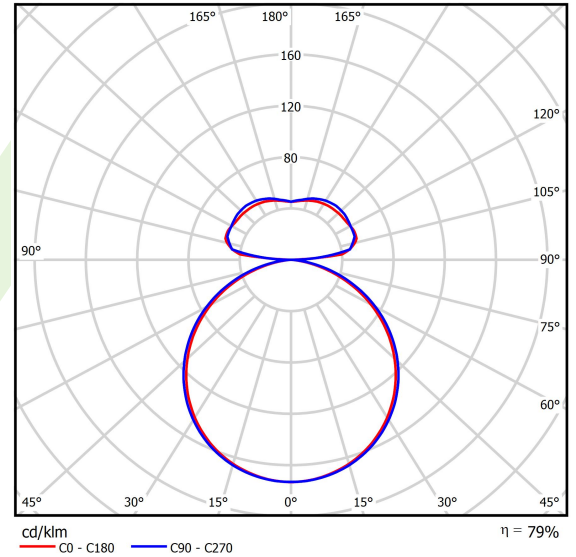

Mechanical data

Assembly	surface mounted on slings
Material	aluminum
Color	RAL 9016 (white)
Diffuser	PLX (PMMA opal)
Impact resistant	IK04
Weight [kg]	11,4
Dimensions [mm]	Ø650 x 85

A graph of light

Accessories

Index 19.3272.0429.34
Name SUSPENSION NEW TYPE-J 34
LENGHT 1,5M WIRE 3X 1-POINT

Index 19.3272.1205.00
Name SUSPENSION NEW TYPE-E
LENGHT-1,5 METER WITHOUT
WIRE 1-POINT