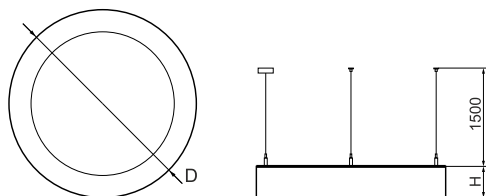

Product information

Category	Architectural luminaires
Family	ARTSHAPE ROUND LED
Name	ARTSHAPE ROUND LED SMALL FULL UP&DOWN 3000/6000 PLX E 34 840 / S-1,5M
Index	19.4014.4121.34

Light and electrical data

Light source	LED
Luminous flux LED [lm]	3040/5952
LED power [W]	23/43
Luminaire luminous flux [lm]	7074
Power of luminaire [W]	73
Luminaire's light efficiency [lm/W]	96,9
Color of the light [K]	4000
CRI	>80
SDCM (LED sources)	4
Beam angle [°]	(C0-C180) / (C90-C270) - 111,2° / 114,2°
Protection against electric shock	I
Protection degree	IP20
Voltage	220..240 V, 50..60 Hz
Lifetime of LED sources [h]	35000
Lx/By	L80/B10
Operating temperature range [°C]	0 ÷ 30
Driver	standard on/off (E)
Power factor cos φ	>0,95
Circuit load capacity	6 (B10), 11 (B16), 9 (C10), 15 (C16)

Mechanical data

Assembly	surface mounted on slings
Material	aluminum
Color	RAL 9016 (white)
Diffuser	PLX (PMMA opal)
Impact resistant	IK04
Weight [kg]	11,4
Dimensions [mm]	Ø650 x 85

A graph of light

Accessories