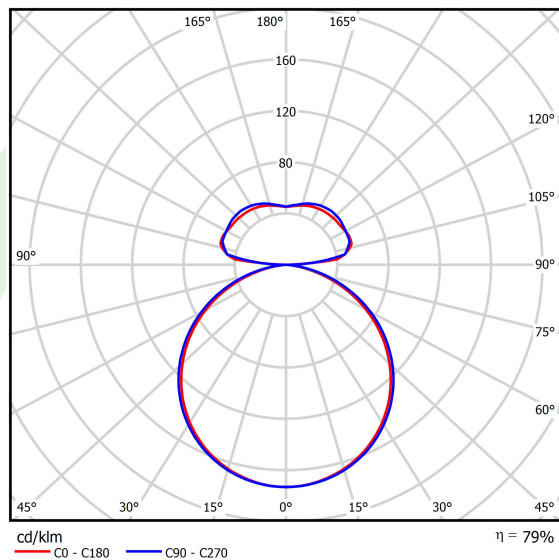

Mechanical data

Assembly	surface mounted on slings
Material	aluminum
Color	RAL 9016 (white)
Diffuser	PLX (PMMA opal)
Impact resistant	IK04
Weight [kg]	11,4
Dimensions [mm]	Ø650 x 85

A graph of light