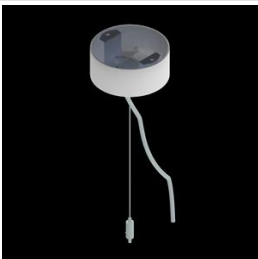

Product: ARTSHAPE ROUND LED LARGE FULL SUSPENDED 24000 PLX EDD 34 830 / S-1,5M

Index: 19.4013.3913.34

Description

Modernistic architectural luminaire in shapes of popular geometrical figures and fashionable design of simple form. The luminaire is adjusted to be mounted on slings. It is equipped with highly efficient LED light sources. Various options of luminous flux and colour temperature are available. The sides of the shade are made of thin-walled aluminium profile. In combination with a possibility of painting according to RAL palette, the luminaires allow to achieve a unique arrangement of various premises. Perfectly even surface-emitting is made of material which has very good light transmittance factor and has good diffusion parameters. This luminaire is dedicated to room of high stylistic requirements. It is perfect for hotel atrium, office receptions, architectural studios, conference rooms or halls and corridors in exclusive buildings as well as for theatres or modern shops in shopping centres.

Mechanical data

Assembly	surface mounted on slings
Material	aluminum
Color	RAL 9016 (white)
Diffuser	PLX (PMMA opal)
Impact resistant	IK04
Weight [kg]	17,5
Dimensions [mm]	Ø1200 x 85

A graph of light

Accessories

Index 6E1-500OKW1P-5
Name SUSPENSION NEW TYPE-J 34
LENGHT 1,5M WIRE 5X 1-POINT

Index 19.3272.1205.00
Name SUSPENSION NEW TYPE-E
LENGHT-1,5 METER WITHOUT
WIRE 1-POINT