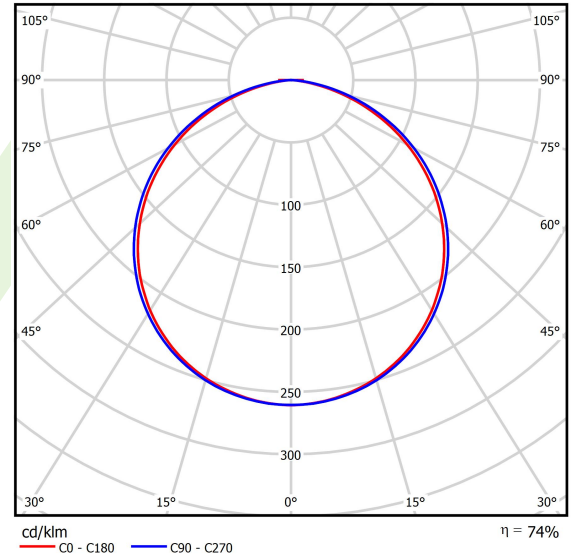

Mechanical data

Assembly	surface mounted on slings
Material	aluminum
Color	RAL 9016 (white)
Diffuser	PLX (PMMA opal)
Impact resistant	IK04
Weight [kg]	17,5
Dimensions [mm]	Ø1200 x 85

A graph of light

Accessories

Index 6E1-500OKW1P-5
Name SUSPENSION NEW TYPE-J 34
LENGHT 1,5M WIRE 5X 1-POINT

Index 19.3272.1205.00
Name SUSPENSION NEW TYPE-E
LENGHT-1,5 METER WITHOUT
WIRE 1-POINT