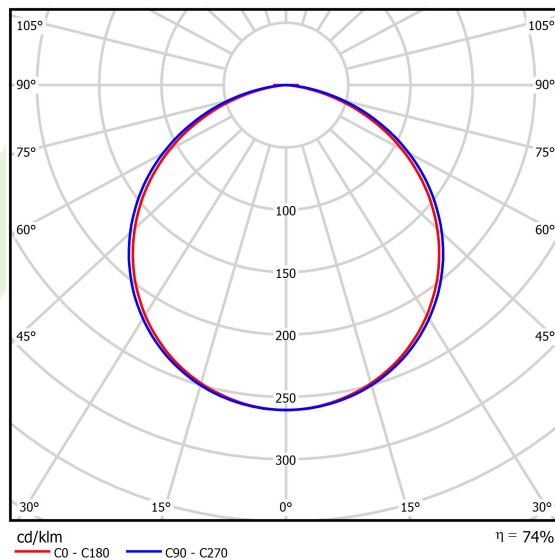

Mechanical data

Assembly	surface mounted on slings
Material	aluminum
Color	RAL 9016 (white)
Diffuser	PLX (PMMA opal)
Impact resistant	IK04
Weight [kg]	17,5
Dimensions [mm]	Ø1200 x 85

A graph of light