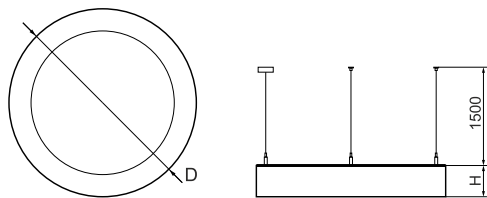

Light source	LED
Luminous flux LED [lm]	23763
LED power [W]	177
Luminaire luminous flux [lm]	17475
Power of luminaire [W]	195
Luminaire's light efficiency [lm/W]	89,6
Color of the light [K]	3000
CRI	>80
SDCM (LED sources)	3
Beam angle [°]	(C0-C180) / (C90-C270) - 111,2° / 114,2°
Photobiological risk class (IEC/EN 62471)	RG0
Protection against electric shock	I
Protection degree	IP20
Voltage	220..240 V, 50..60 Hz
Lifetime of LED sources [h]	100000
Lx/By	L80/B10
Operating temperature range [°C]	0 ÷ 30
Driver	DIM DALI (EDD)
Power factor cos φ	>0,95
Circuit load capacity	4 (B10), 7 (B16), 7 (C10), 11 (C16)

Mechanical data

Assembly	surface mounted on slings
Material	aluminum
Color	RAL 9016 (white)
Diffuser	PLX (PMMA opal)
Impact resistant	IK04
Weight [kg]	17,5
Dimensions [mm]	Ø1200 x 85

A graph of light

Accessories