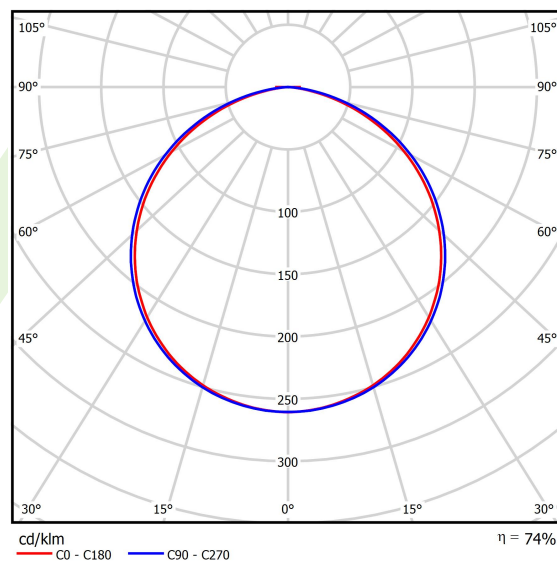

Mechanical data

Assembly	surface mounted on slings
Material	aluminum
Color	RAL 9016 (white)
Diffuser	PLX (PMMA opal)
Impact resistant	IK04
Weight [kg]	17,5
Dimensions [mm]	Ø1200 x 85

A graph of light

Accessories

Index 6E1-500OKW1P-5

Name SUSPENSION NEW TYPE-J 34
LENGHT 1,5M WIRE 5X 1-POINT

Index 19.3272.1205.00

Name SUSPENSION NEW TYPE-E
LENGHT-1,5 METER WITHOUT
WIRE 1-POINT