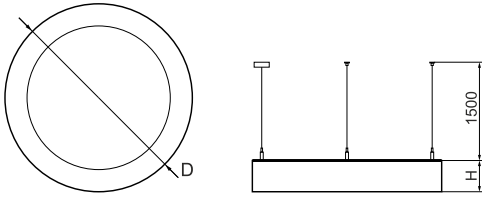

Light source	LED
Luminous flux LED [lm]	23763
LED power [W]	177
Luminaire luminous flux [lm]	17475
Power of luminaire [W]	195
Luminaire's light efficiency [lm/W]	89,6
Color of the light [K]	3000
CRI	>80
SDCM (LED sources)	3
Beam angle [°]	(C0-C180) / (C90-C270) - 111,2° / 114,2°
Photobiological risk class (IEC/EN 62471)	RG0
Protection against electric shock	I
Protection degree	IP20
Voltage	220..240 V, 50..60 Hz
Lifetime of LED sources [h]	100000
Lx/By	L80/B10
Operating temperature range [°C]	0 ÷ 30
Driver	DIM DALI (EDD)
Power factor cos φ	>0,95
Circuit load capacity	4 (B10), 7 (B16), 7 (C10), 11 (C16)

Mechanical data

Assembly	surface mounted on slings
Material	aluminum
Color	RAL 9016 (white)
Diffuser	PLX (PMMA opal)
Impact resistant	IK04
Weight [kg]	17,5
Dimensions [mm]	Ø1200 x 85

A graph of light

Accessories