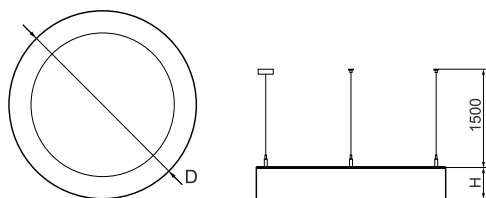

Product information

Category	Architectural luminaires
Family	ARTSHAPE ROUND LED
Name	ARTSHAPE ROUND LED LARGE FULL SUSPENDED 24000 PLX EDD 34 830 / S-1,5M
Index	19.4013.3913.34

Light and electrical data

Light source	LED
Luminous flux LED [lm]	23763
LED power [W]	177
Luminaire luminous flux [lm]	17475
Power of luminaire [W]	195
Luminaire's light efficiency [lm/W]	89,6
Color of the light [K]	3000
CRI	>80
SDCM (LED sources)	3
Beam angle [°]	(C0-C180) / (C90-C270) - 111,2° / 114,2°
Photobiological risk class (IEC/EN 62471)	RG0
Protection against electric shock	I
Protection degree	IP20
Voltage	220..240 V, 50..60 Hz
Lifetime of LED sources [h]	60000
Lx/By	L80/B10
Operating temperature range [°C]	0 ÷ 30
Driver	DIM DALI (EDD)
Power factor cos φ	>0,95
Circuit load capacity	4 (B10), 7 (B16), 7 (C10), 11 (C16)

Mechanical data

Assembly	surface mounted on slings
Material	aluminum
Color	RAL 9016 (white)
Diffuser	PLX (PMMA opal)
Impact resistant	IK04
Weight [kg]	17,5
Dimensions [mm]	Ø1200 x 85

A graph of light

Accessories