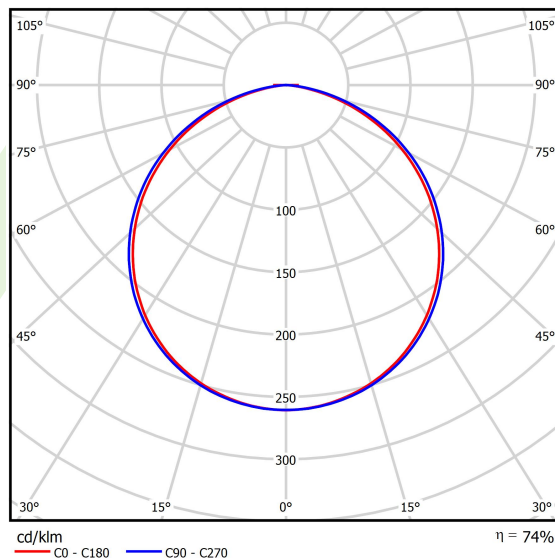

Mechanical data

Assembly	surface mounted on slings
Material	aluminum
Color	RAL 9016 (white)
Diffuser	PLX (PMMA opal)
Impact resistant	IK04
Weight [kg]	17,5
Dimensions [mm]	Ø1200 x 85

A graph of light