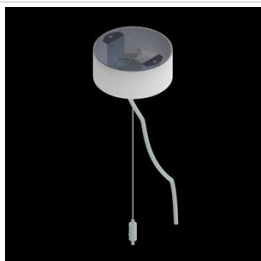

Product: ARTSHAPE ROUND LED LARGE FULL SUSPENDED 24000 PLX EDD 34 830 / S-1,5M

Index: 19.4013.3913.34

Description

Modernistic architectural luminaire in shapes of popular geometrical figures and fashionable design of simple form. The luminaire is adjusted to be mounted on slings. It is equipped with highly efficient LED light sources. Various options of luminous flux and colour temperature are available. The sides of the shade are made of thin-walled aluminium profile. In combination with a possibility of painting according to RAL palette, the luminaires allow to achieve a unique arrangement of various premises. Perfectly even surface-emitting is made of material which has very good light transmittance factor and has good diffusion parameters. This luminaire is dedicated to room of high stylistic requirements. It is perfect for hotel atrium, office receptions, architectural studios, conference rooms or halls and corridors in exclusive buildings as well as for theatres or modern shops in shopping centres.

Mechanical data

Assembly	surface mounted on slings
Material	aluminum
Color	RAL 9016 (white)
Diffuser	PLX (PMMA opal)
Impact resistant	IK04
Weight [kg]	17,5
Dimensions [mm]	Ø1200 x 85

A graph of light

Accessories

Index 6E1-500OKW1P-5
 Name SUSPENSION NEW TYPE-J 34
 LENGHT 1,5M WIRE 5X 1-POINT

Index 19.3272.1205.00
 Name SUSPENSION NEW TYPE-E
 LENGHT-1,5 METER WITHOUT
 WIRE 1-POINT