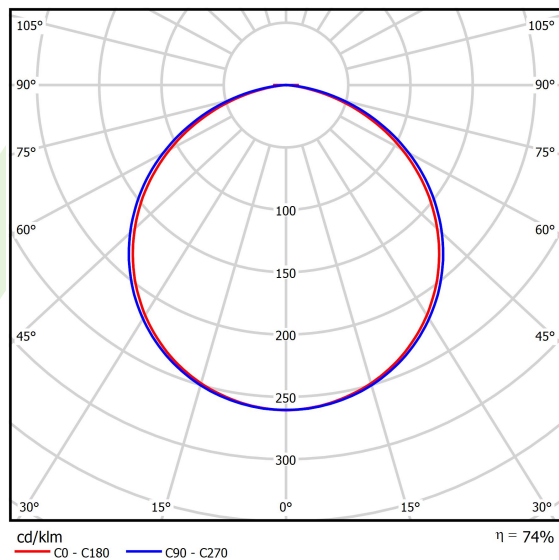

Mechanical data

Assembly	surface mounted on slings
Material	aluminum
Color	RAL 9016 (white)
Diffuser	PLX (PMMA opal)
Impact resistant	IK04
Weight [kg]	17,5
Dimensions [mm]	Ø1200 x 85

A graph of light

Accessories

Index 6E1-500OKW1P-5
Name SUSPENSION NEW TYPE-J 34
LENGHT 1,5M WIRE 5X 1-POINT

Index 19.3272.1205.00
Name SUSPENSION NEW TYPE-E
LENGHT-1,5 METER WITHOUT
WIRE 1-POINT