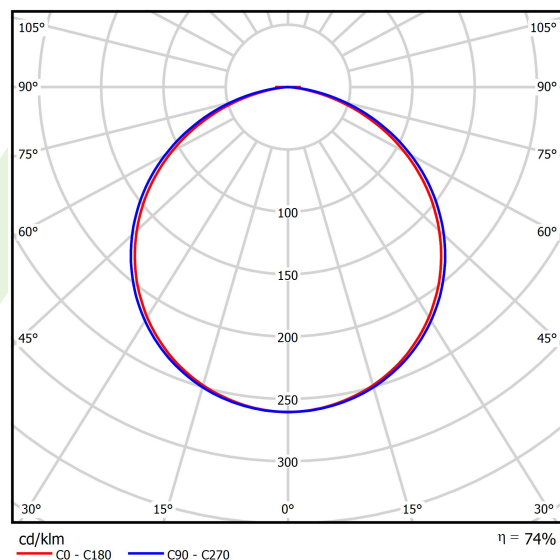

Product information

Category	Architectural luminaires
Family	ARTSHAPE ROUND LED
Name	ARTSHAPE ROUND LED MEDIUM FULL SUSPENDED 14000 PLX E 34 840 / S-1,5M
Index	19.4013.2821.34

Light and electrical data

Light source	LED
Luminous flux LED [lm]	14356
LED power [W]	103
Luminaire luminous flux [lm]	10557
Power of luminaire [W]	115
Luminaire's light efficiency [lm/W]	91,8
Color of the light [K]	4000
CRI	>80
SDCM (LED sources)	3
Beam angle [°]	(C0-C180) / (C90-C270) - 111,2° / 114,2°
Photobiological risk class (IEC/EN 62471)	RG0
Protection against electric shock	I
Protection degree	IP20
Voltage	220..240 V, 50..60 Hz
Lifetime of LED sources [h]	60000
Lx/By	L80/B10
Operating temperature range [°C]	0 ÷ 30
Driver	standard on/off (E)
Power factor cos φ	>0,95
Circuit load capacity	4 (B10), 7 (B16), 7 (C10), 12 (C16)

Mechanical data

Assembly	surface mounted on slings
Material	aluminum
Color	RAL 9016 (white)
Diffuser	PLX (PMMA opal)
Impact resistant	IK04
Weight [kg]	11,1
Dimensions [mm]	Ø900 x 85

A graph of light

Accessories