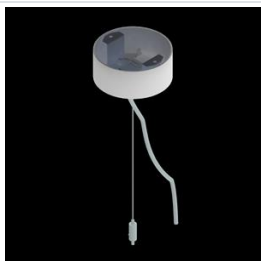

Product: ARTSHAPE ROUND LED MEDIUM FULL SUSPENDED 14000 PLX E 34 840 / S-1,5M

Index: 19.4013.2821.34

Description

Modernistic architectural luminaire in shapes of popular geometrical figures and fashionable design of simple form. The luminaire is adjusted to be mounted on slings. It is equipped with highly efficient LED light sources. Various options of luminous flux and colour temperature are available. The sides of the shade are made of thin-walled aluminium profile. In combination with a possibility of painting according to RAL palette, the luminaires allow to achieve a unique arrangement of various premises. Perfectly even surface-emitting is made of material which has very good light transmittance factor and has good diffusion parameters. This luminaire is dedicated to room of high stylistic requirements. It is perfect for hotel atrium, office receptions, architectural studios, conference rooms or halls and corridors in exclusive buildings as well as for theatres or modern shops in shopping centres.

Mechanical data

Assembly	surface mounted on slings
Material	aluminum
Color	RAL 9016 (white)
Diffuser	PLX (PMMA opal)
Impact resistant	IK04
Weight [kg]	11,1
Dimensions [mm]	Ø900 x 85

A graph of light

Accessories

Index 19.3272.0429.34

Name SUSPENSION NEW TYPE-J 34
LENGHT 1,5M WIRE 3X 1-POINT

Index 19.3272.1205.00

Name SUSPENSION NEW TYPE-E
LENGHT-1,5 METER WITHOUT
WIRE 1-POINT