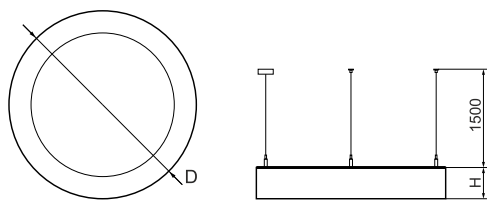

Light source	LED
Luminous flux LED [lm]	13730
LED power [W]	103
Luminaire luminous flux [lm]	10097
Power of luminaire [W]	115
Luminaire's light efficiency [lm/W]	87,8
Color of the light [K]	3000
CRI	>80
SDCM (LED sources)	3
Beam angle [°]	(C0-C180) / (C90-C270) - 111,2° / 114,2°
Photobiological risk class (IEC/EN 62471)	RG0
Protection against electric shock	I
Protection degree	IP20
Voltage	220..240 V, 50..60 Hz
Lifetime of LED sources [h]	60000
Lx/By	L80/B10
Operating temperature range [°C]	0 ÷ 30
Driver	DIM DALI (EDD)
Power factor cos φ	>0,95
Circuit load capacity	7 (B10), 11 (B16), 11 (C10), 17 (C16)

Mechanical data

Assembly	surface mounted on slings
Material	aluminum
Color	RAL 9016 (white)
Diffuser	PLX (PMMA opal)
Impact resistant	IK04
Weight [kg]	8,57
Dimensions [mm]	Ø900 x 85

A graph of light

Accessories