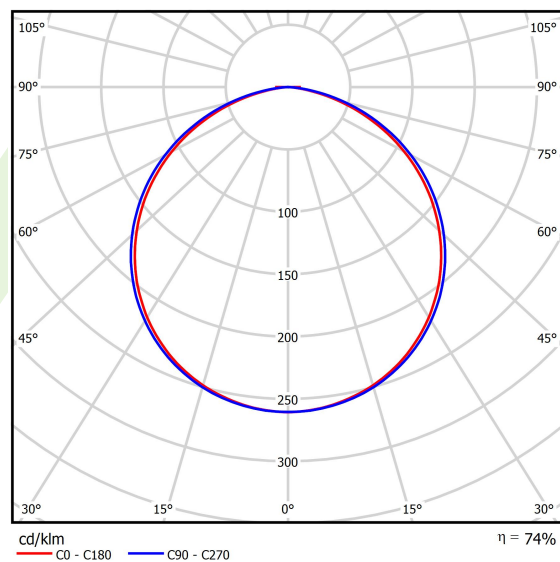

Mechanical data

Assembly	surface mounted on slings
Material	aluminum
Color	RAL 9016 (white)
Diffuser	PLX (PMMA opal)
Impact resistant	IK04
Weight [kg]	8,57
Dimensions [mm]	Ø900 x 85

A graph of light

Accessories

Index 6E1-500OKW1P-5

Name SUSPENSION NEW TYPE-J 34
LENGHT 1,5M WIRE 5X 1-POINT

Index 19.3272.1205.00

Name SUSPENSION NEW TYPE-E
LENGHT-1,5 METER WITHOUT
WIRE 1-POINT