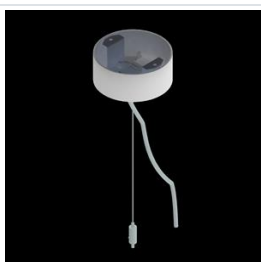

Product: ARTSHAPE ROUND LED MEDIUM FULL SUSPENDED 14000 PLX EDD 34 830 / S-1,5M**Index:** 19.4013.2813.34

Description

Modernistic architectural luminaire in shapes of popular geometrical figures and fashionable design of simple form. The luminaire is adjusted to be mounted on slings. It is equipped with highly efficient LED light sources. Various options of luminous flux and colour temperature are available. The sides of the shade are made of thin-walled aluminium profile. In combination with a possibility of painting according to RAL palette, the luminaires allow to achieve a unique arrangement of various premises. Perfectly even surface-emitting is made of material which has very good light transmittance factor and has good diffusion parameters. This luminaire is dedicated to room of high stylistic requirements. It is perfect for hotel atrium, office receptions, architectural studios, conference rooms or halls and corridors in exclusive buildings as well as for theatres or modern shops in shopping centres.

Mechanical data

Assembly	surface mounted on slings
Material	aluminum
Color	RAL 9016 (white)
Diffuser	PLX (PMMA opal)
Impact resistant	IK04
Weight [kg]	8,57
Dimensions [mm]	Ø900 x 85

A graph of light

Accessories

Index 6E1-500OKW1P-5

Name SUSPENSION NEW TYPE-J 34
LENGHT 1,5M WIRE 5X 1-POINT

Index 19.3272.1205.00

Name SUSPENSION NEW TYPE-E
LENGHT-1,5 METER WITHOUT
WIRE 1-POINT