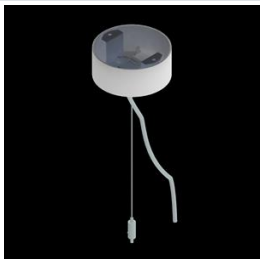

Product: ARTSHAPE ROUND LED MEDIUM FULL SUSPENDED 14000 PLX EDD 34 830 / S-1,5M

Index: 19.4013.2813.34

Description

Modernistic architectural luminaire in shapes of popular geometrical figures and fashionable design of simple form. The luminaire is adjusted to be mounted on slings. It is equipped with highly efficient LED light sources. Various options of luminous flux and colour temperature are available. The sides of the shade are made of thin-walled aluminium profile. In combination with a possibility of painting according to RAL palette, the luminaires allow to achieve a unique arrangement of various premises. Perfectly even surface-emitting is made of material which has very good light transmittance factor and has good diffusion parameters. This luminaire is dedicated to room of high stylistic requirements. It is perfect for hotel atrium, office receptions, architectural studios, conference rooms or halls and corridors in exclusive buildings as well as for theatres or modern shops in shopping centres.

Mechanical data

Assembly	surface mounted on slings
Material	aluminum
Color	RAL 9016 (white)
Diffuser	PLX (PMMA opal)
Impact resistant	IK04
Weight [kg]	8,57
Dimensions [mm]	Ø900 x 85

A graph of light

Accessories

Index 6E1-500OKW1P-5

Name SUSPENSION NEW TYPE-J 34
LENGHT 1,5M WIRE 5X 1-POINT

Index 19.3272.1205.00

Name SUSPENSION NEW TYPE-E
LENGHT-1,5 METER WITHOUT
WIRE 1-POINT