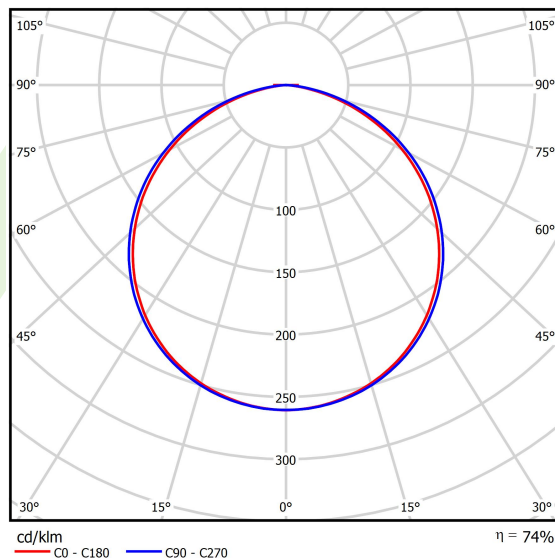

## Light and electrical data

Light source	LED
Luminous flux LED [lm]	13730
LED power [W]	103
Luminaire luminous flux [lm]	10097
Power of luminaire [W]	115
Luminaire's light efficiency [lm/W]	87,8
Color of the light [K]	3000
CRI	>80
SDCM (LED sources)	3
Beam angle [°]	(C0-C180) / (C90-C270) - 111,2° / 114,2°
Photobiological risk class (IEC/EN 62471)	RG0
Protection against electric shock	I
Protection degree	IP20
Voltage	220..240 V, 50..60 Hz
Lifetime of LED sources [h]	60000
Lx/By	L80/B10
Operating temperature range [°C]	0 ÷ 30
Driver	DIM DALI (EDD)
Power factor cos φ	>0,95
Circuit load capacity	7 (B10), 11 (B16), 11 (C10), 17 (C16)

**Mechanical data**

Assembly	surface mounted on slings
Material	aluminum
Color	RAL 9016 (white)
Diffuser	PLX (PMMA opal)
Impact resistant	IK04
Weight [kg]	8,57
Dimensions [mm]	Ø900 x 85

**A graph of light**