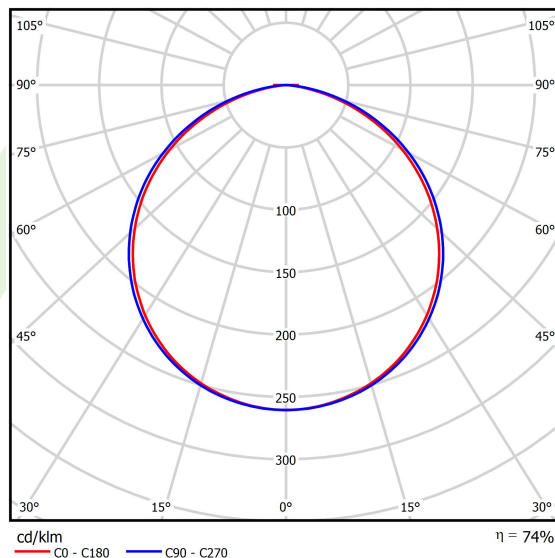

Product information

Category	Architectural luminaires
Family	ARTSHAPE ROUND LED
Name	ARTSHAPE ROUND LED SMALL FULL SUSPENDED 4000 PLX E 34 840 / S-1,5M
Index	19.4013.1721.34

Light and electrical data

Light source	LED
Luminous flux LED [lm]	4456
LED power [W]	32
Luminaire luminous flux [lm]	3277
Power of luminaire [W]	35
Luminaire's light efficiency [lm/W]	93,6
Color of the light [K]	4000
CRI	>80
SDCM (LED sources)	3
Beam angle [°]	(C0-C180) / (C90-C270) - 111,2° / 114,2°
Photobiological risk class (IEC/EN 62471)	RG0
Protection against electric shock	I
Protection degree	IP20
Voltage	220..240 V, 50..60 Hz
Lifetime of LED sources [h]	60000
Lx/By	L80/B10
Operating temperature range [°C]	0 ÷ 30
Driver	standard on/off (E)
Power factor cos φ	>0,95
Circuit load capacity	15 (B10), 24 (B16), 24 (C10), 40 (C16)

Mechanical data

Assembly	surface mounted on slings
Material	aluminum
Color	RAL 9016 (white)
Diffuser	PLX (PMMA opal)
Impact resistant	IK04
Weight [kg]	5,8
Dimensions [mm]	Ø650 x 85

A graph of light

Accessories