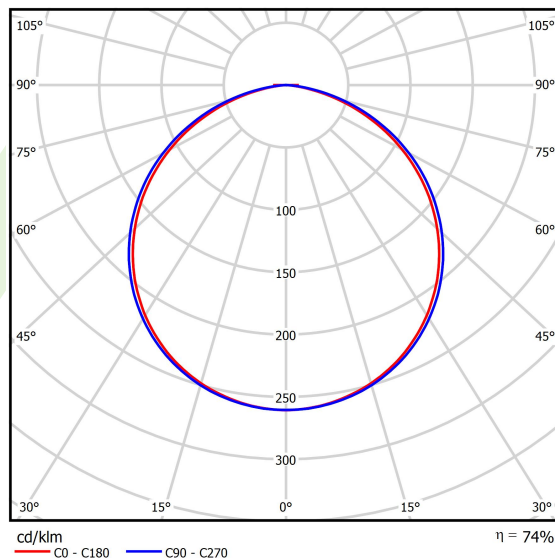

Mechanical data

Assembly	surface mounted on slings
Material	aluminum
Color	RAL 9016 (white)
Diffuser	PLX (PMMA opal)
Impact resistant	IK04
Weight [kg]	5,8
Dimensions [mm]	Ø650 x 85

A graph of light