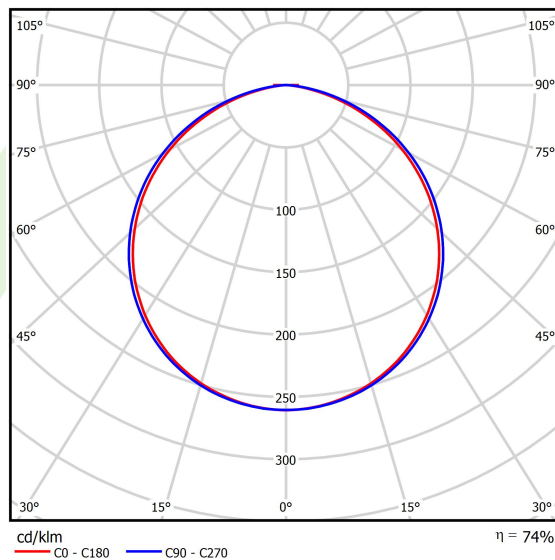

Mechanical data

Assembly	surface mounted on slings
Material	aluminum
Color	RAL 9016 (white)
Diffuser	PLX (PMMA opal)
Impact resistant	IK04
Weight [kg]	5,8
Dimensions [mm]	Ø650 x 85

A graph of light