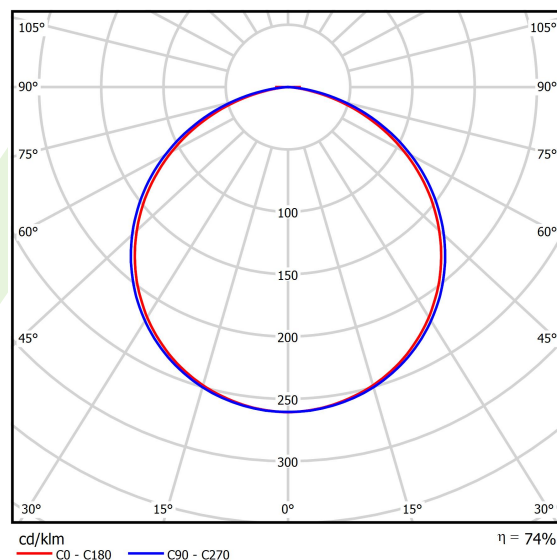

Product information

Category	Architectural luminaires
Family	ARTSHAPE ROUND LED
Name	ARTSHAPE ROUND LED SMALL FULL SUSPENDED 4000 PLX E 34 840 / S-1,5M
Index	19.4013.1721.34

Light and electrical data

Light source	LED
Luminous flux LED [lm]	4456
LED power [W]	32
Luminaire luminous flux [lm]	3277
Power of luminaire [W]	35
Luminaire's light efficiency [lm/W]	93,6
Color of the light [K]	4000
CRI	>80
SDCM (LED sources)	3
Beam angle [°]	(C0-C180) / (C90-C270) - 111,2° / 114,2°
Photobiological risk class (IEC/EN 62471)	RG0
Protection against electric shock	I
Protection degree	IP20
Voltage	220..240 V, 50..60 Hz
Lifetime of LED sources [h]	60000
Lx/By	L80/B10
Operating temperature range [°C]	0 ÷ 30
Driver	standard on/off (E)
Power factor cos φ	>0,95
Circuit load capacity	15 (B10), 24 (B16), 24 (C10), 40 (C16)

Mechanical data

Assembly	surface mounted on slings
Material	aluminum
Color	RAL 9016 (white)
Diffuser	PLX (PMMA opal)
Impact resistant	IK04
Weight [kg]	5,8
Dimensions [mm]	Ø650 x 85

A graph of light

Accessories