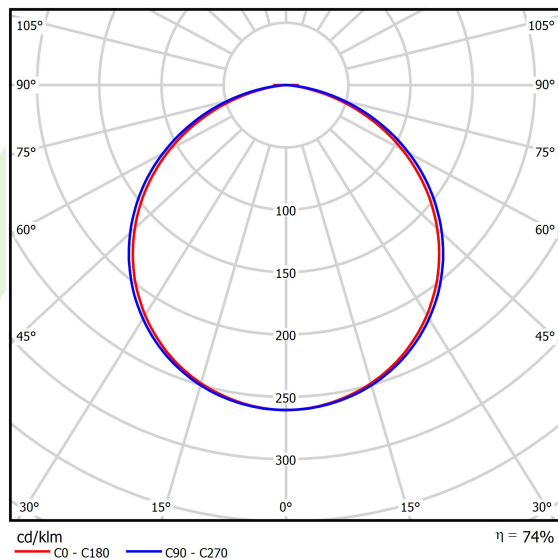

## Light and electrical data

Light source	LED
Luminous flux LED [lm]	4456
LED power [W]	32
Luminaire luminous flux [lm]	3277
Power of luminaire [W]	35
Luminaire's light efficiency [lm/W]	93,6
Color of the light [K]	4000
CRI	>80
SDCM (LED sources)	3
Beam angle [°]	(C0-C180) / (C90-C270) - 111,2° / 114,2°
Photobiological risk class (IEC/EN 62471)	RG0
Protection against electric shock	I
Protection degree	IP20
Voltage	220..240 V, 50..60 Hz
Lifetime of LED sources [h]	60000
Lx/By	L80/B10
Operating temperature range [°C]	0 ÷ 30
Driver	standard on/off (E)
Power factor cos φ	>0,95
Circuit load capacity	15 (B10), 24 (B16), 24 (C10), 40 (C16)

## A graph of light