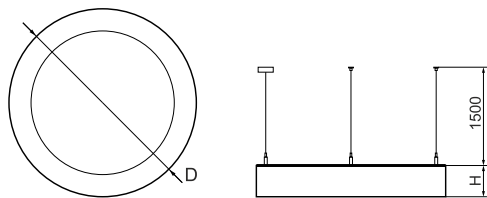

Light source	LED
Luminous flux LED [lm]	4456
LED power [W]	32
Luminaire luminous flux [lm]	3277
Power of luminaire [W]	35
Luminaire's light efficiency [lm/W]	93,6
Color of the light [K]	4000
CRI	>80
SDCM (LED sources)	3
Beam angle [°]	(C0-C180) / (C90-C270) - 111,2° / 114,2°
Photobiological risk class (IEC/EN 62471)	RG0
Protection against electric shock	I
Protection degree	IP20
Voltage	220..240 V, 50..60 Hz
Lifetime of LED sources [h]	100000
Lx/By	L80/B10
Operating temperature range [°C]	0 ÷ 30
Driver	standard on/off (E)
Power factor cos φ	>0,95
Circuit load capacity	15 (B10), 24 (B16), 24 (C10), 40 (C16)

Mechanical data

Assembly	surface mounted on slings
Material	aluminum
Color	RAL 9016 (white)
Diffuser	PLX (PMMA opal)
Impact resistant	IK04
Weight [kg]	5,8
Dimensions [mm]	Ø650 x 85

A graph of light

Accessories