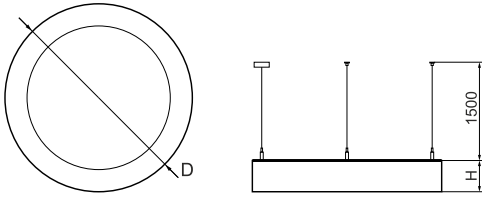

Light source	LED
Luminous flux LED [lm]	4280
LED power [W]	32
Luminaire luminous flux [lm]	3148
Power of luminaire [W]	35
Luminaire's light efficiency [lm/W]	89,9
Color of the light [K]	3000
CRI	>80
SDCM (LED sources)	3
Beam angle [°]	(C0-C180) / (C90-C270) - 111,2° / 114,2°
Photobiological risk class (IEC/EN 62471)	RG0
Protection against electric shock	I
Protection degree	IP20
Voltage	220..240 V, 50..60 Hz
Lifetime of LED sources [h]	100000
Lx/By	L80/B10
Operating temperature range [°C]	0 ÷ 30
Driver	standard on/off (E)
Power factor cos φ	>0,95
Circuit load capacity	15 (B10), 24 (B16), 24 (C10), 40 (C16)

Mechanical data

Assembly	surface mounted on slings
Material	aluminum
Color	RAL 9016 (white)
Diffuser	PLX (PMMA opal)
Impact resistant	IK04
Weight [kg]	3,3
Dimensions [mm]	Ø650 x 85

A graph of light

Accessories