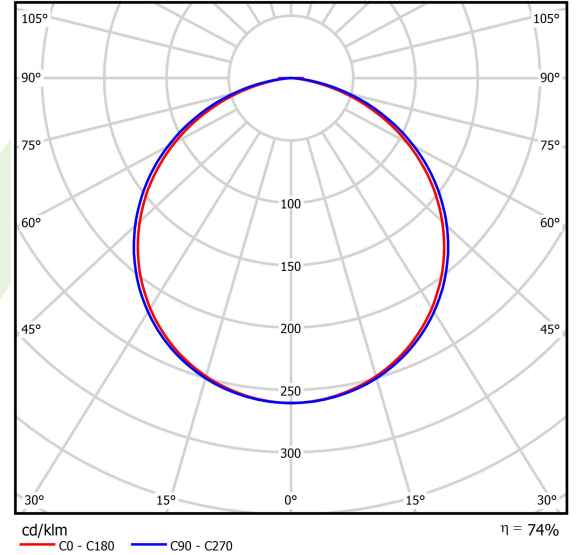

Product information

Category	Architectural luminaires
Family	ARTSHAPE ROUND LED
Name	ARTSHAPE ROUND LED SMALL FULL SUSPENDED 4000 PLX E 34 830 / S-1,5M
Index	19.4013.1711.34
EAN	5902107194932

Light and electrical data

Light source	LED
Luminous flux LED [lm]	4280
LED power [W]	32
Luminaire luminous flux [lm]	3148
Power of luminaire [W]	35
Luminaire's light efficiency [lm/W]	89,9
Color of the light [K]	3000
CRI	>80
SDCM (LED sources)	3
Beam angle [°]	(C0-C180) / (C90-C270) - 111,2° / 114,2°
Photobiological risk class (IEC/EN 62471)	RG0
Protection against electric shock	I
Protection degree	IP20
Voltage	220..240 V, 50..60 Hz
Lifetime of LED sources [h]	100000
Lx/By	L80/B10
Operating temperature range [°C]	0 ÷ 30
Driver	standard on/off (E)
Power factor cos φ	>0,95
Circuit load capacity	15 (B10), 24 (B16), 24 (C10), 40 (C16)

Mechanical data

Assembly	surface mounted on slings
Material	aluminum
Color	RAL 9016 (white)
Diffuser	PLX (PMMA opal)
Impact resistant	IK04
Weight [kg]	3,3
Dimensions [mm]	Ø650 x 85

A graph of light

Accessories