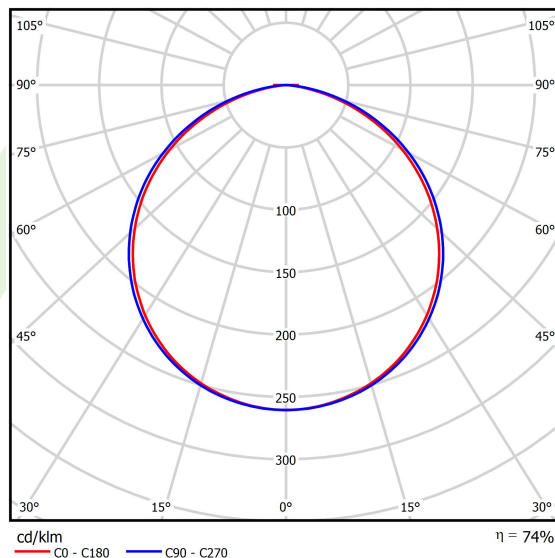

Product information

Category	Architectural luminaires
Family	ARTSHAPE ROUND LED
Name	ARTSHAPE ROUND LED SMALL FULL SUSPENDED 4000 PLX E 34 830 / S-1,5M
Index	19.4013.1711.34

Light and electrical data

Light source	LED
Luminous flux LED [lm]	4280
LED power [W]	32
Luminaire luminous flux [lm]	3148
Power of luminaire [W]	35
Luminaire's light efficiency [lm/W]	89,9
Color of the light [K]	3000
CRI	>80
SDCM (LED sources)	3
Beam angle [°]	(C0-C180) / (C90-C270) - 111,2° / 114,2°
Photobiological risk class (IEC/EN 62471)	RG0
Protection against electric shock	I
Protection degree	IP20
Voltage	220..240 V, 50..60 Hz
Lifetime of LED sources [h]	60000
Lx/By	L80/B10
Operating temperature range [°C]	0 ÷ 30
Driver	standard on/off (E)
Power factor cos φ	>0,95
Circuit load capacity	15 (B10), 24 (B16), 24 (C10), 40 (C16)

Mechanical data

Assembly	surface mounted on slings
Material	aluminum
Color	RAL 9016 (white)
Diffuser	PLX (PMMA opal)
Impact resistant	IK04
Weight [kg]	3,3
Dimensions [mm]	Ø650 x 85

A graph of light

Accessories